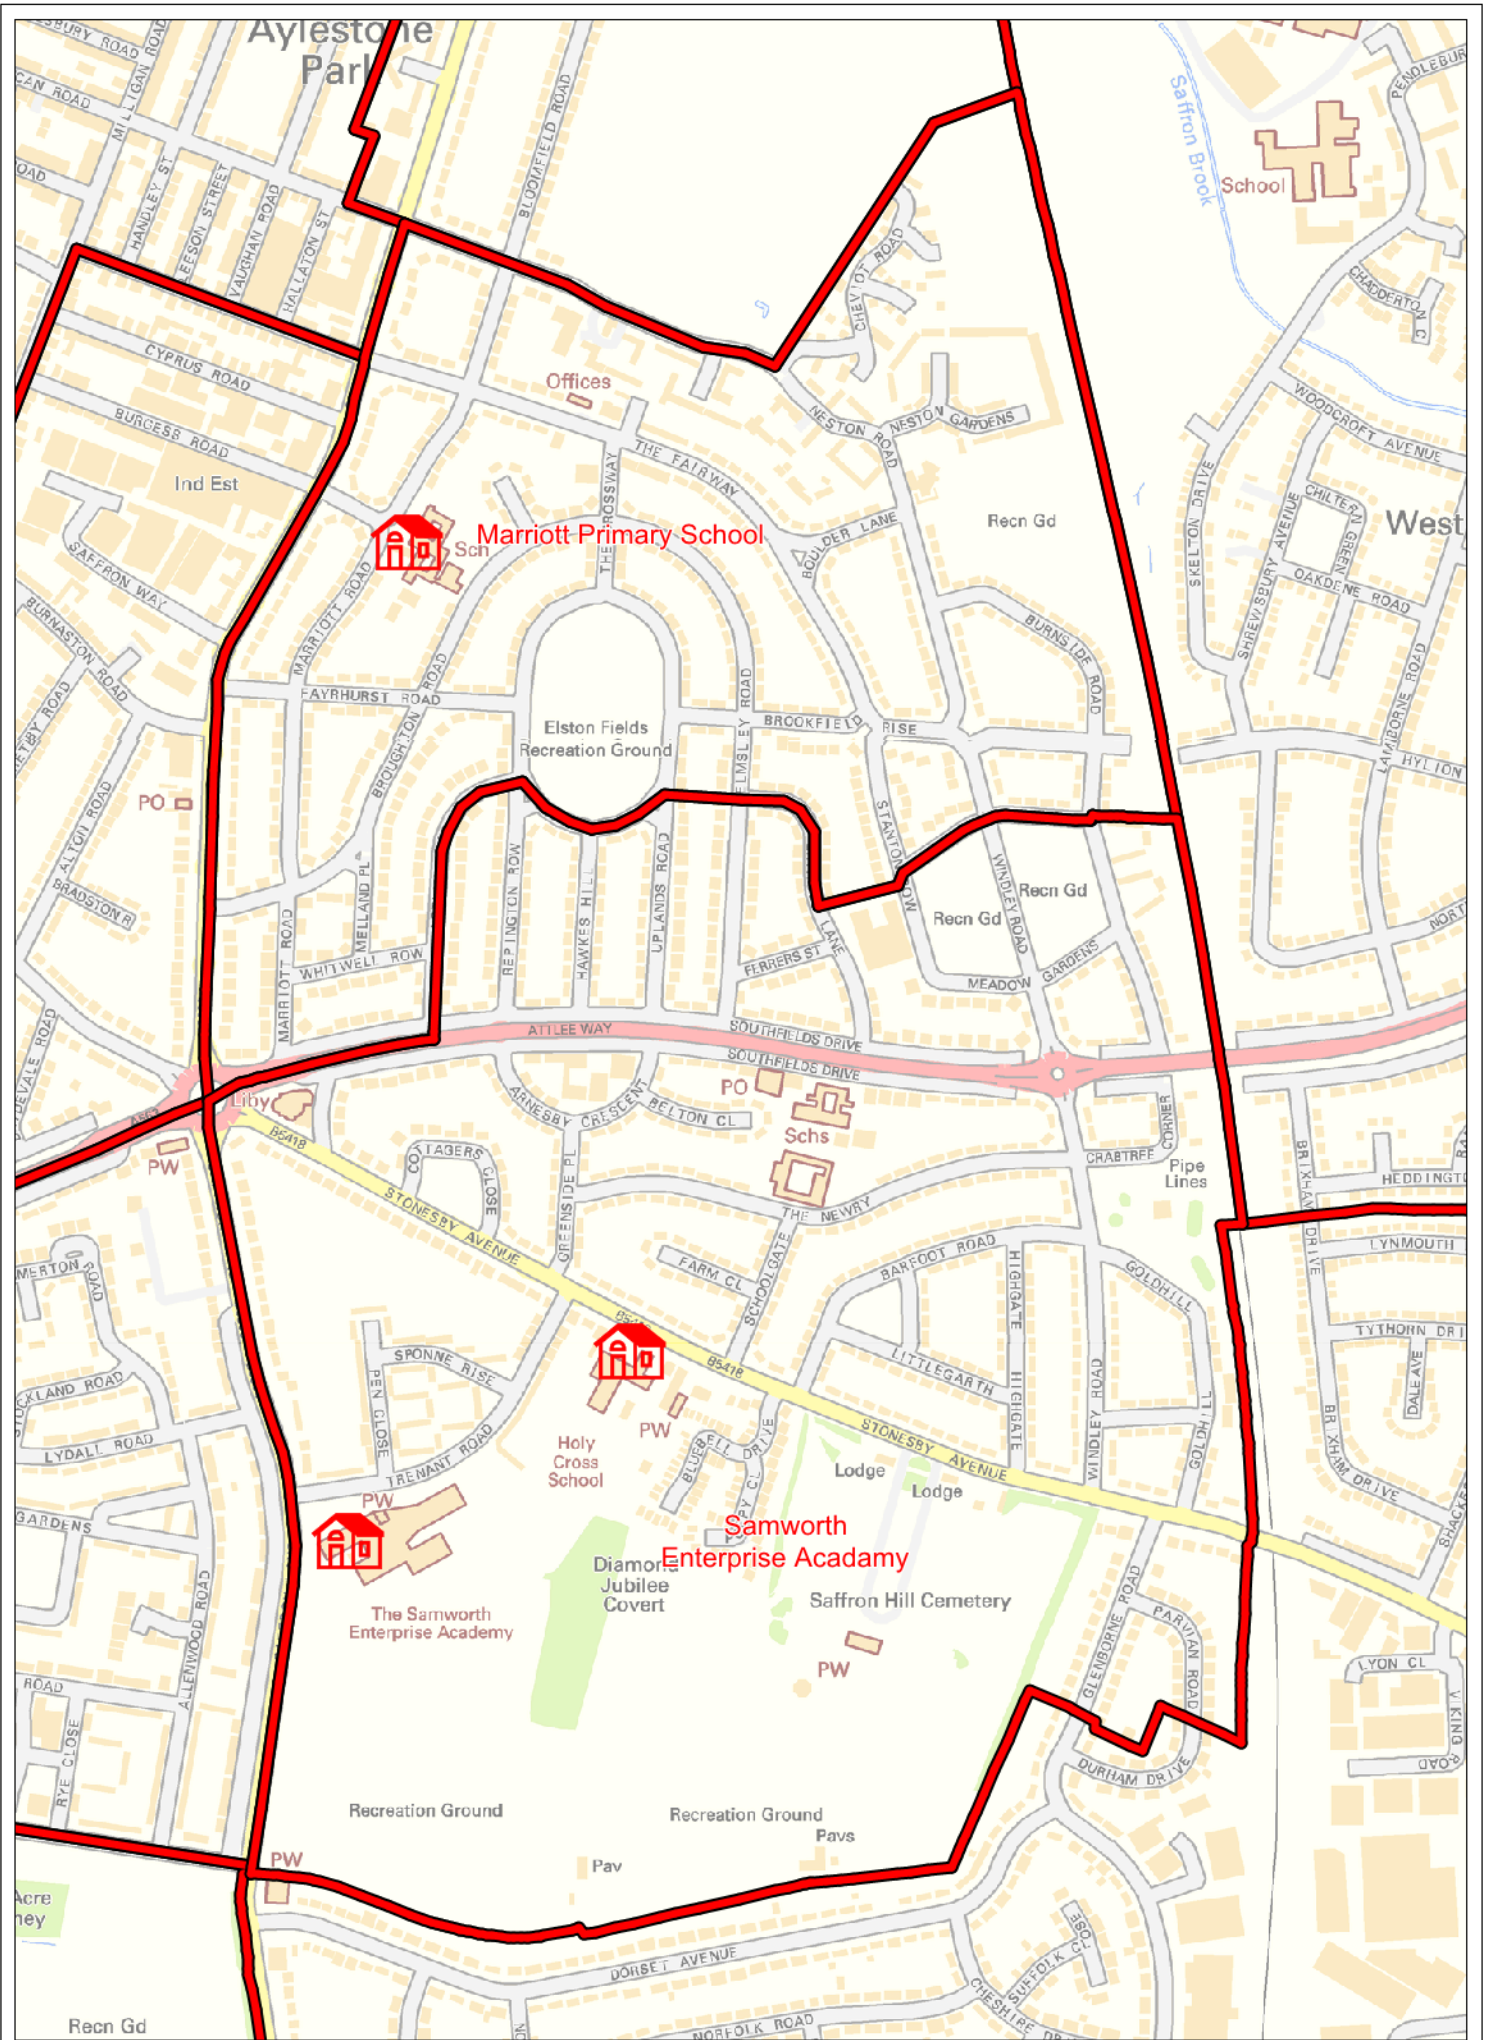

Leicester
City Council

School catchment area review

The Samworth Enterprise Academy (Primary) appendix document

The enclosed maps are for those schools where changes are proposed. All other primary catchment areas remain as determined in April 2012 for implementation in September 3013.

You can view the consultation and respond online at:

www.leicester.gov.uk/catchmentreview

© Crown copyright. All rights reserved
 Leicester City Council. 100019264. 2011

Proposed Catchment Area: The Samworth Enterprise Academy (Primary) to Marriott Primary School

Primary Catchment Area Changes

Streets in Areas of Change

NB. Lists refer to areas within City boundary.

Samworth Academy (primary) to Marriott Primary (remove overlap)

Asplin Road	2-60 (even numbers only)
Bloomfield Road	77-95, 78-96
Boulder Lane	All
Brookfield Rise	All
Broughton Court	All
Broughton Road	All
Burnside Road	All
Cairngorm Close	All
Cheviot Road	All
Elston Fields	1-39a, 2-44
Fayrhurst Road	All
Gedge Way	All
Grampian Close	All
Heathcott Road	1-157 (odd numbers only)
Helmsley Road	1-61, 2-62
Linwood Lane	2-36 (even numbers only)
Marriott Road	All
Meadow Gardens	1-17, 2-16
Melland Place	All
Neston Gardens	All
Neston Road	All
North End Close	All
Saffron Lane	432-586 (even numbers only)
Southfields Drive	2-32 (even numbers only)
Stanton Row	All
The Crossway	All
The Fairway	All
Whitwell Row	All
Windley Road	21-75, 42-88