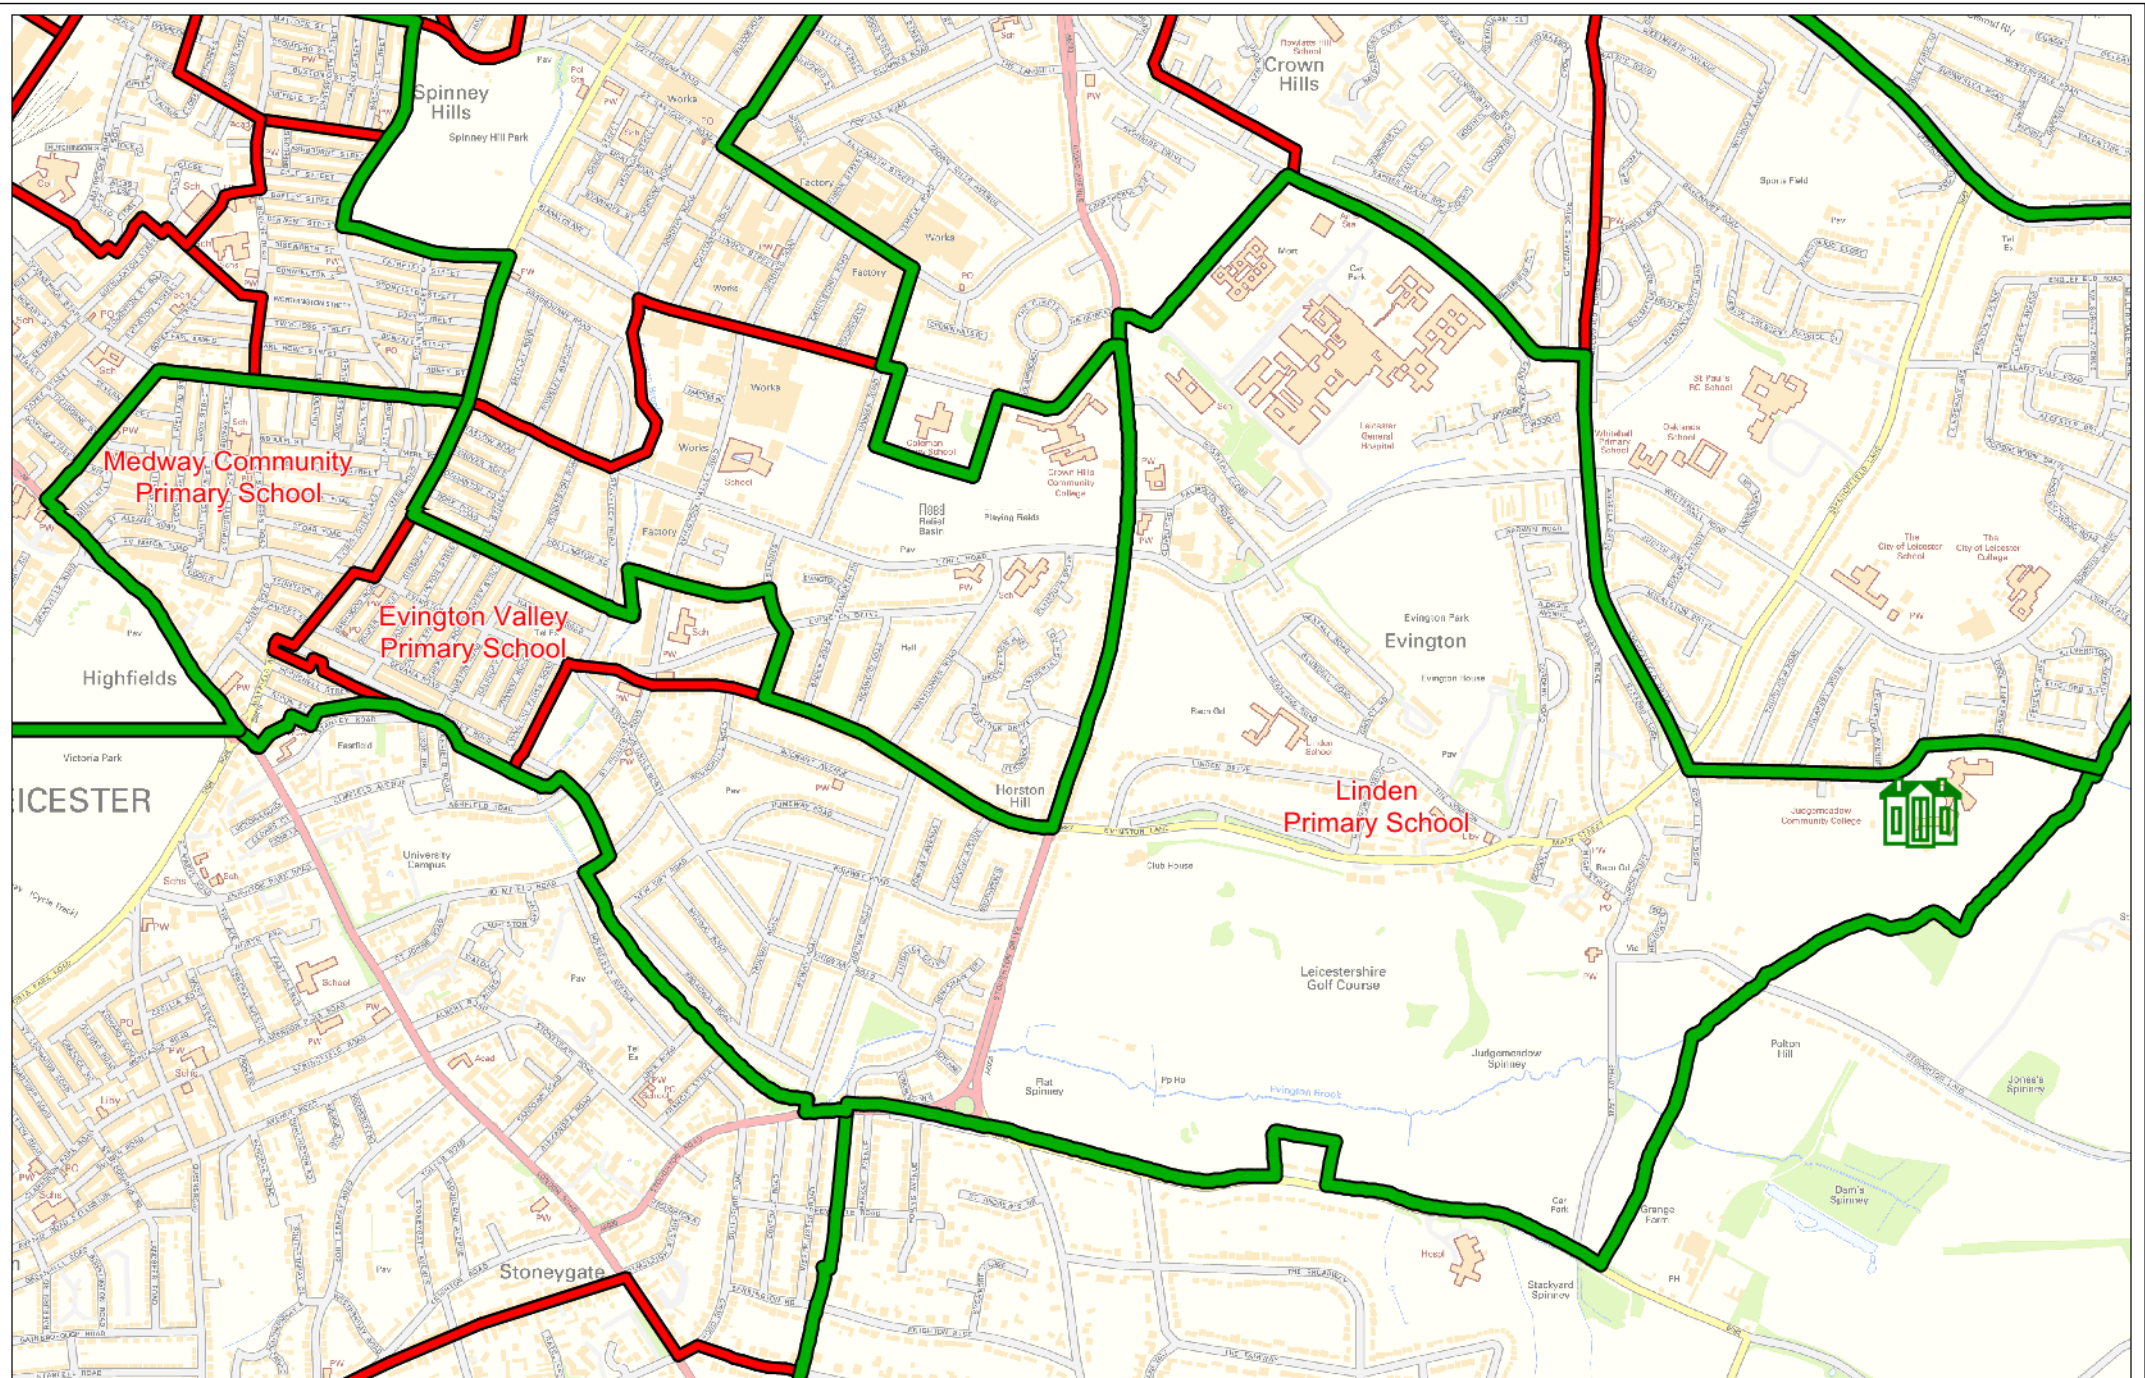

© Crown copyright. All rights reserved
Leicester City Council. 100019264. 2011

Proposed Catchment Area: Judgemeadow Community College