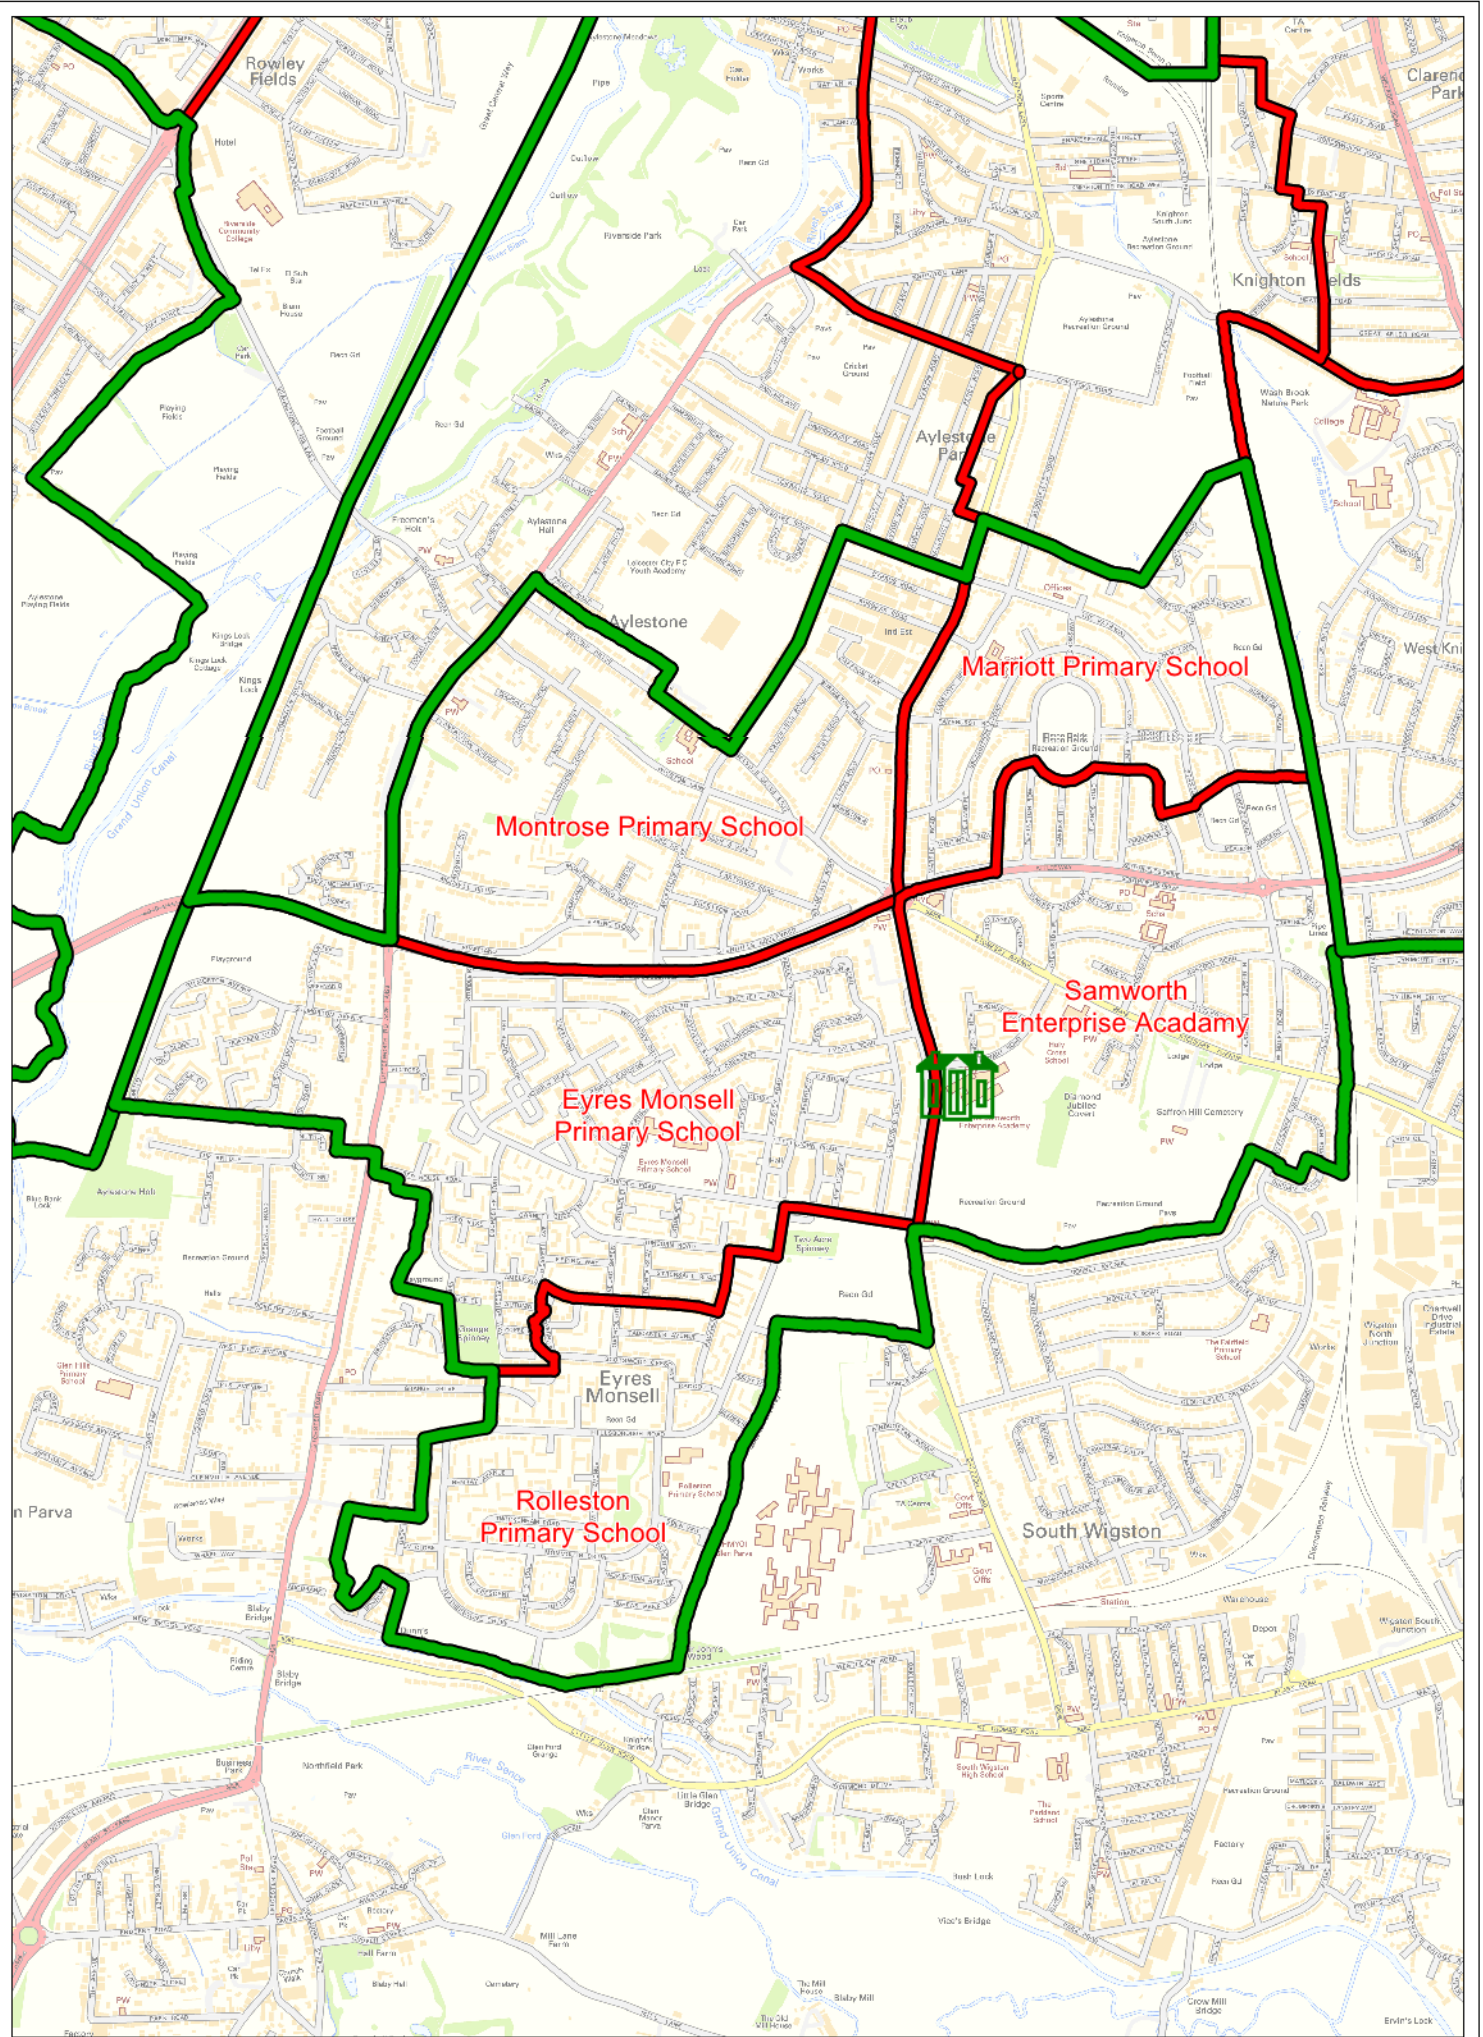

© Crown copyright. All rights reserved
Leicester City Council. 100019264. 2011

Proposed Catchment Area: The Samworth Enterprise Academy