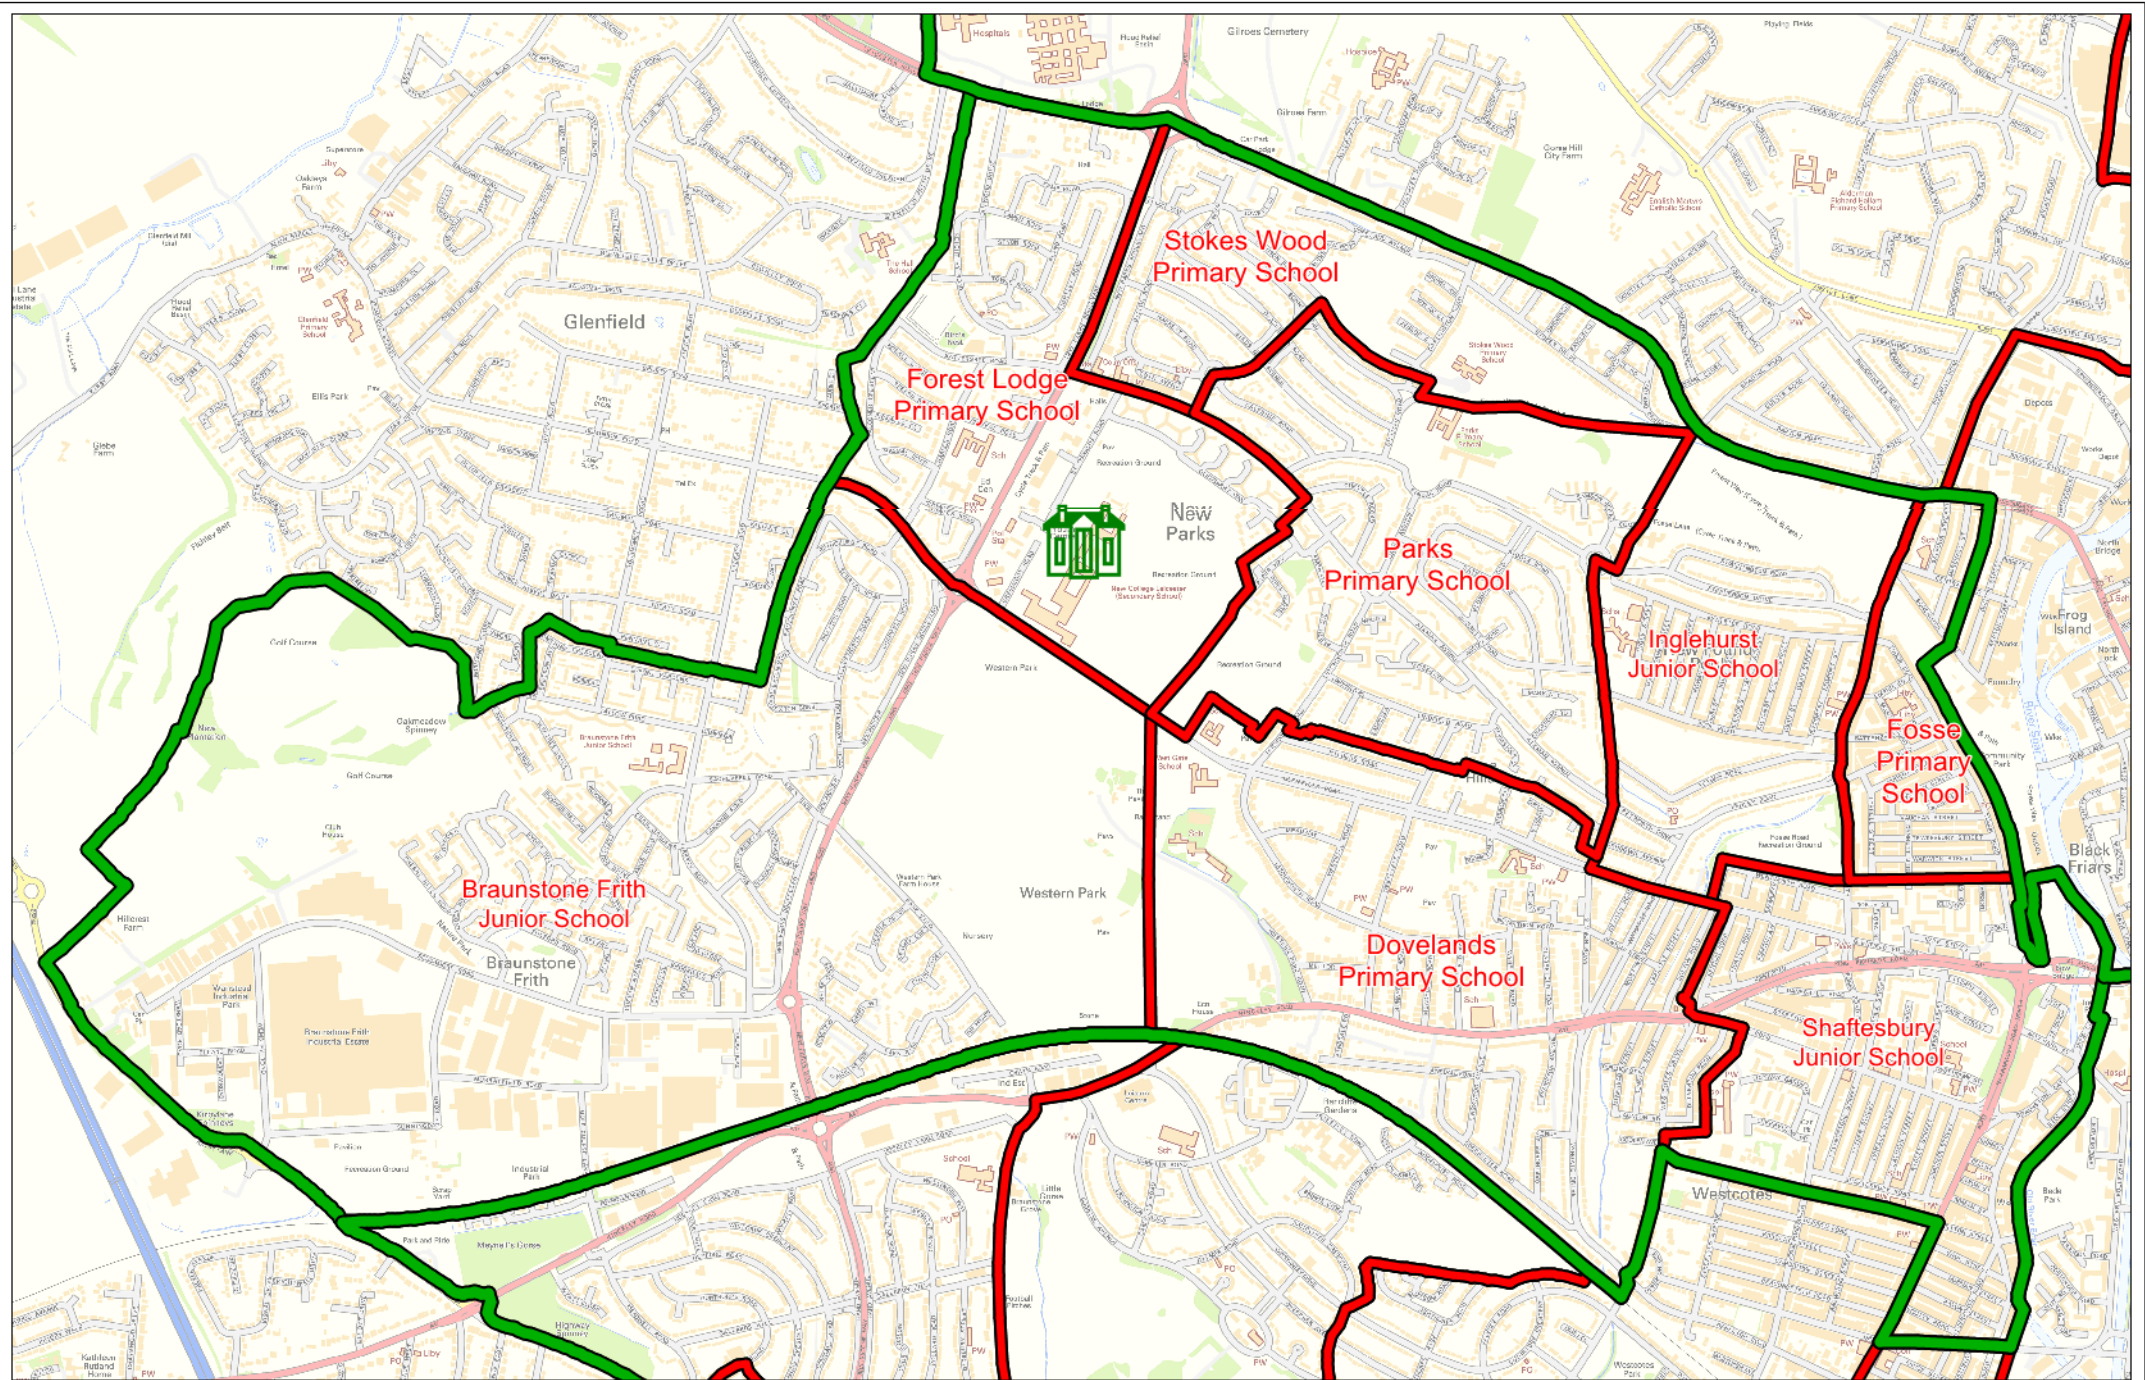

© Crown copyright. All rights reserved
Leicester City Council. 100019264. 2011

Proposed Catchment Area: New College Leicester