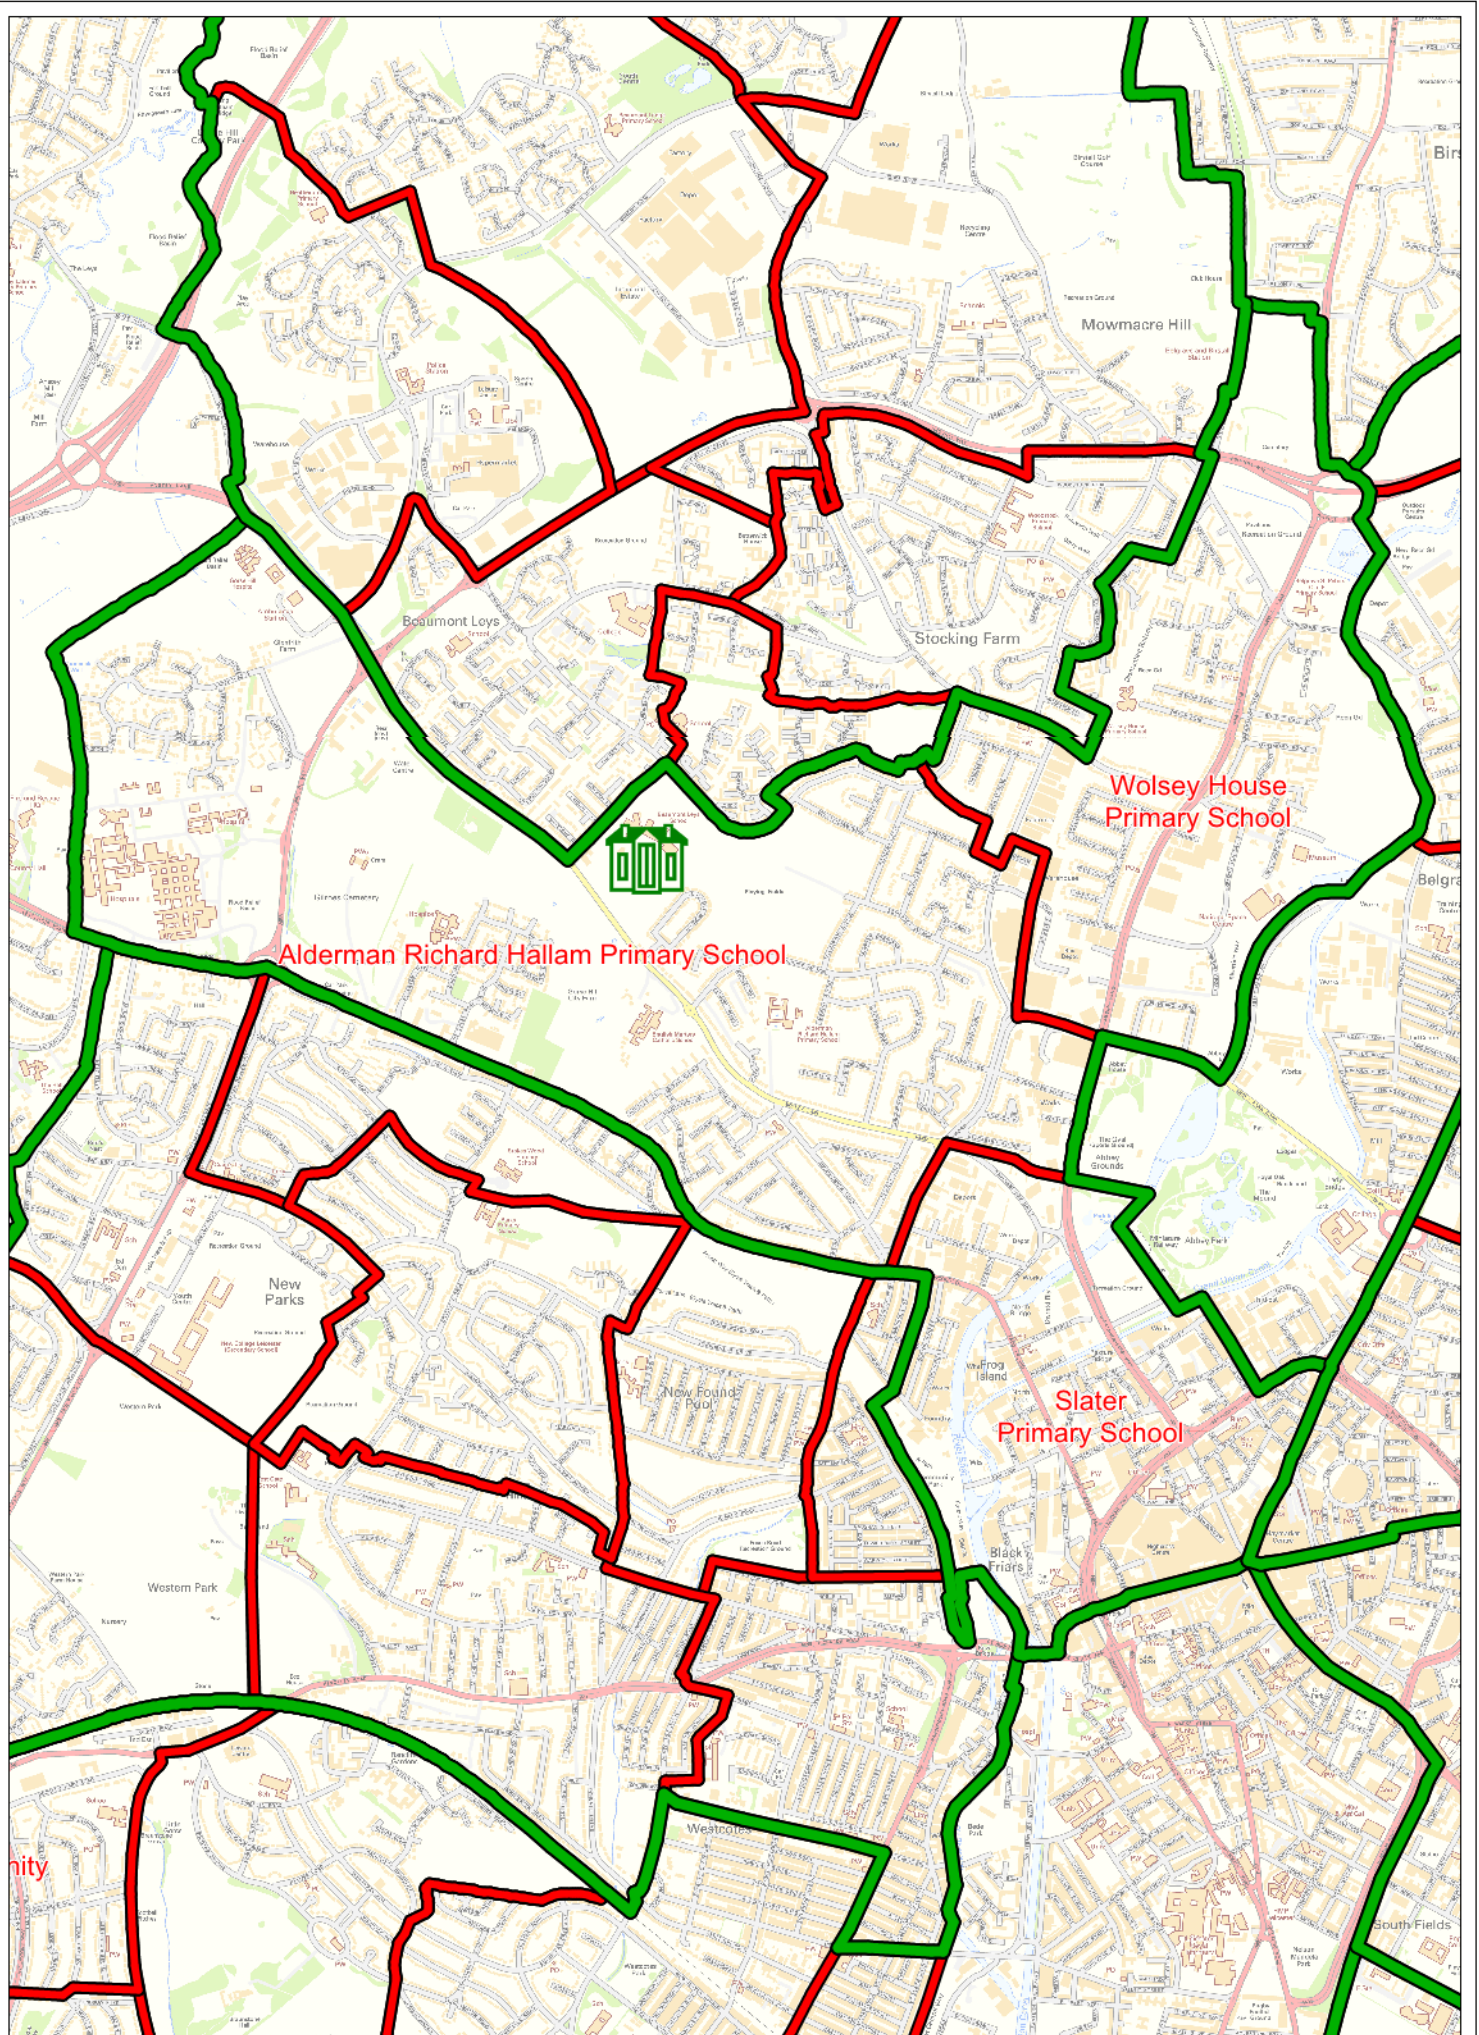

© Crown copyright. All rights reserved
Leicester City Council. 100019264. 2011

Proposed Catchment Area: Beaumont Leys Specialist Science School