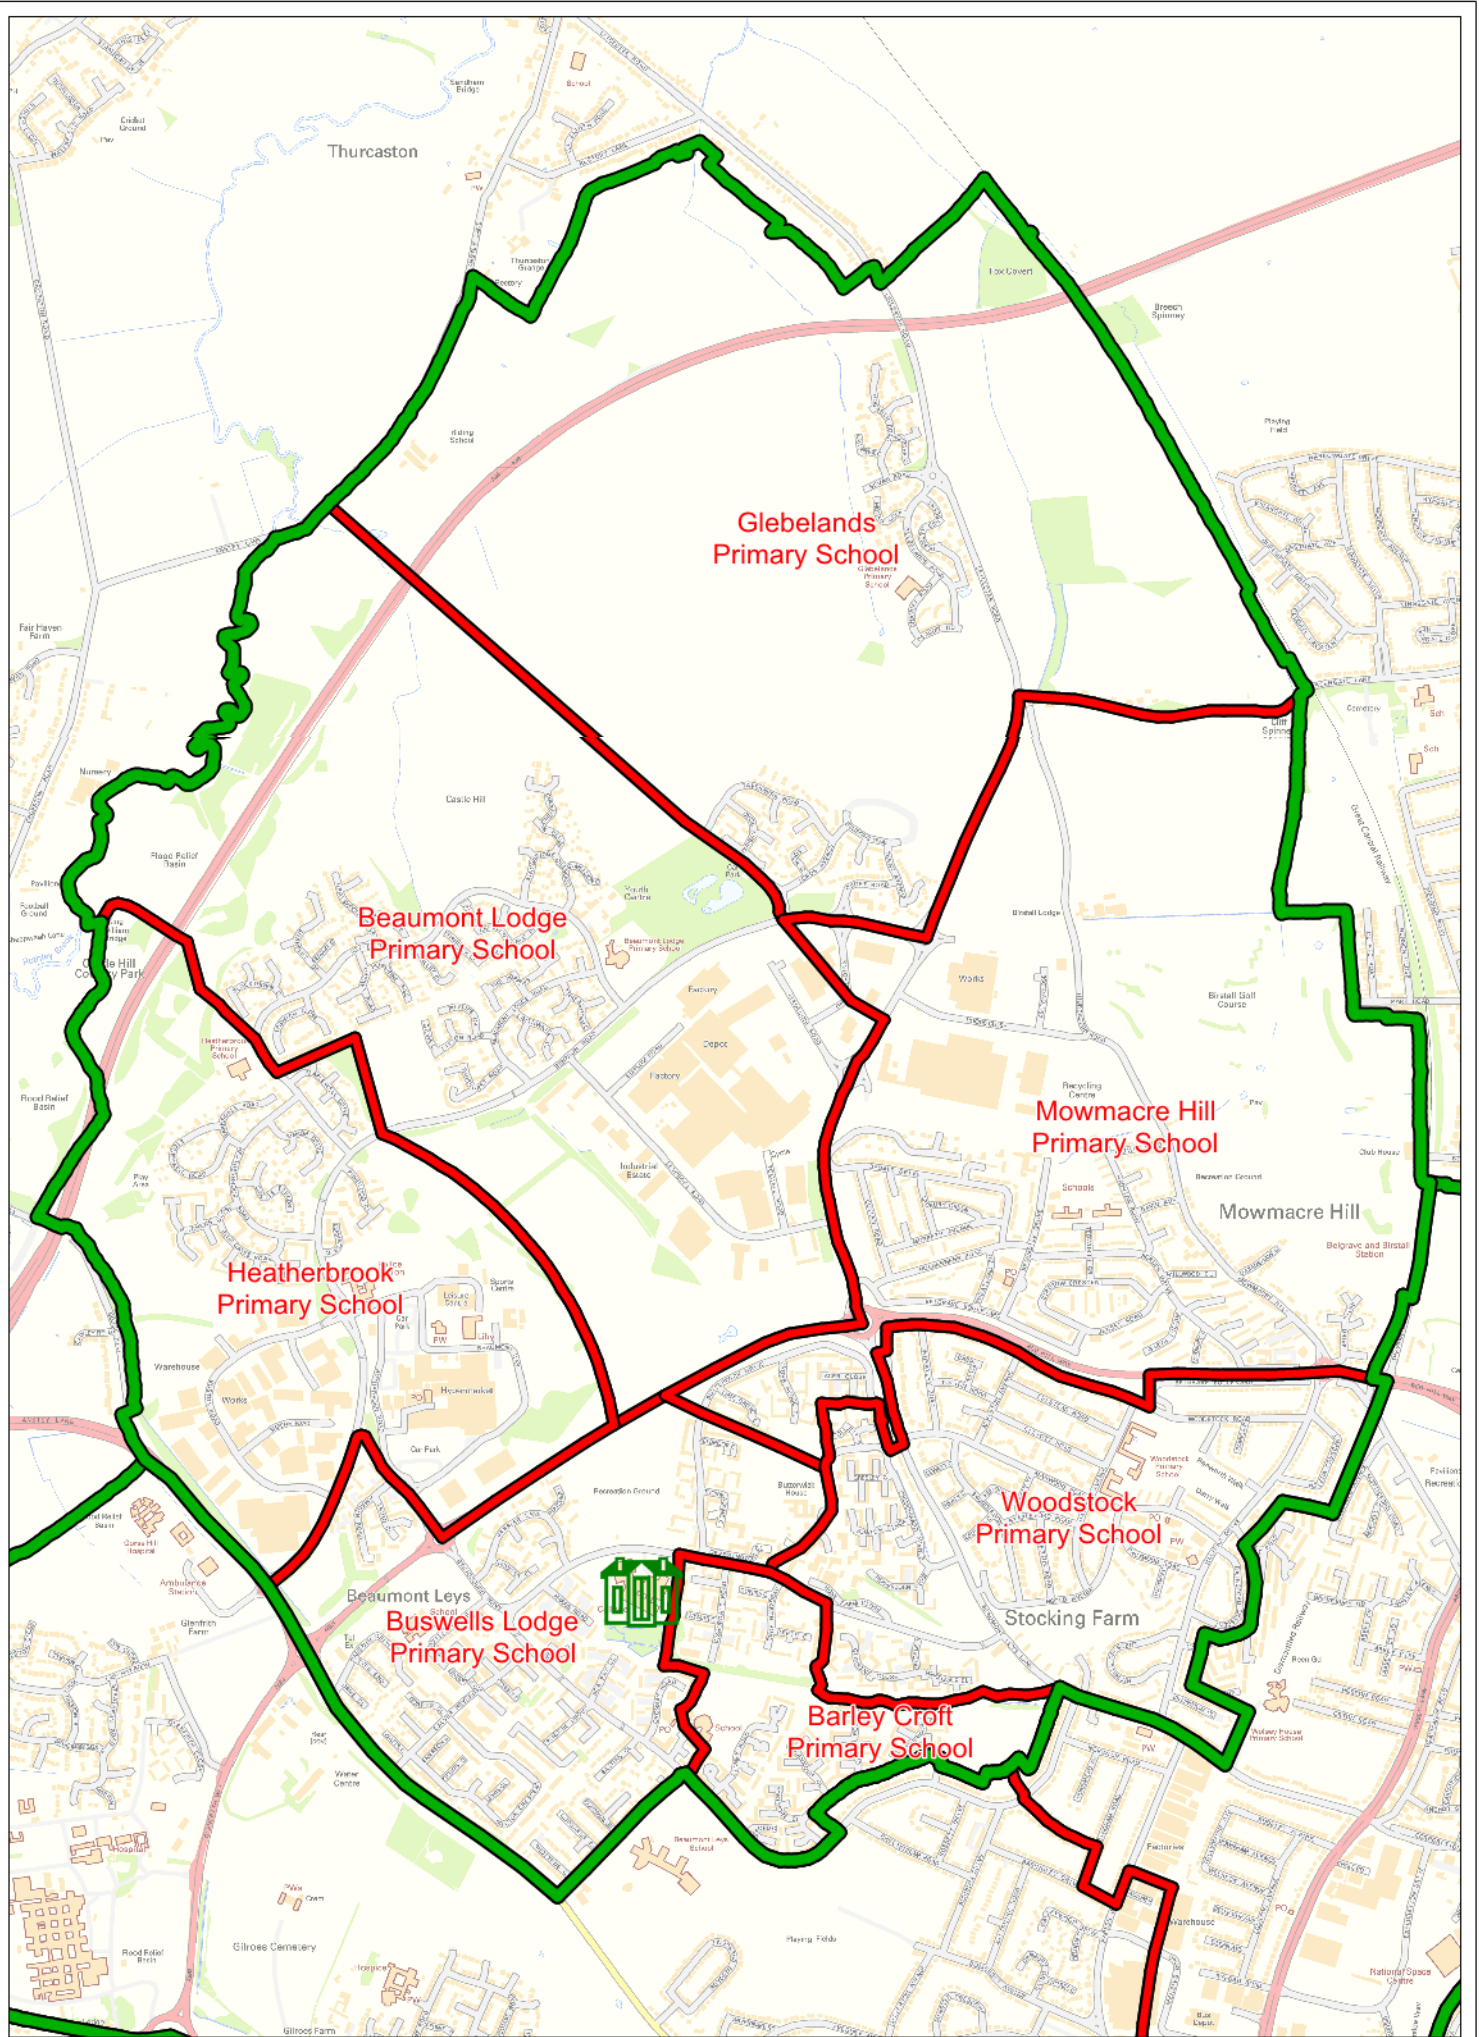

© Crown copyright. All rights reserved
Leicester City Council. 100019264. 2011

**Proposed Catchment Area: Babington Community
Technology College**