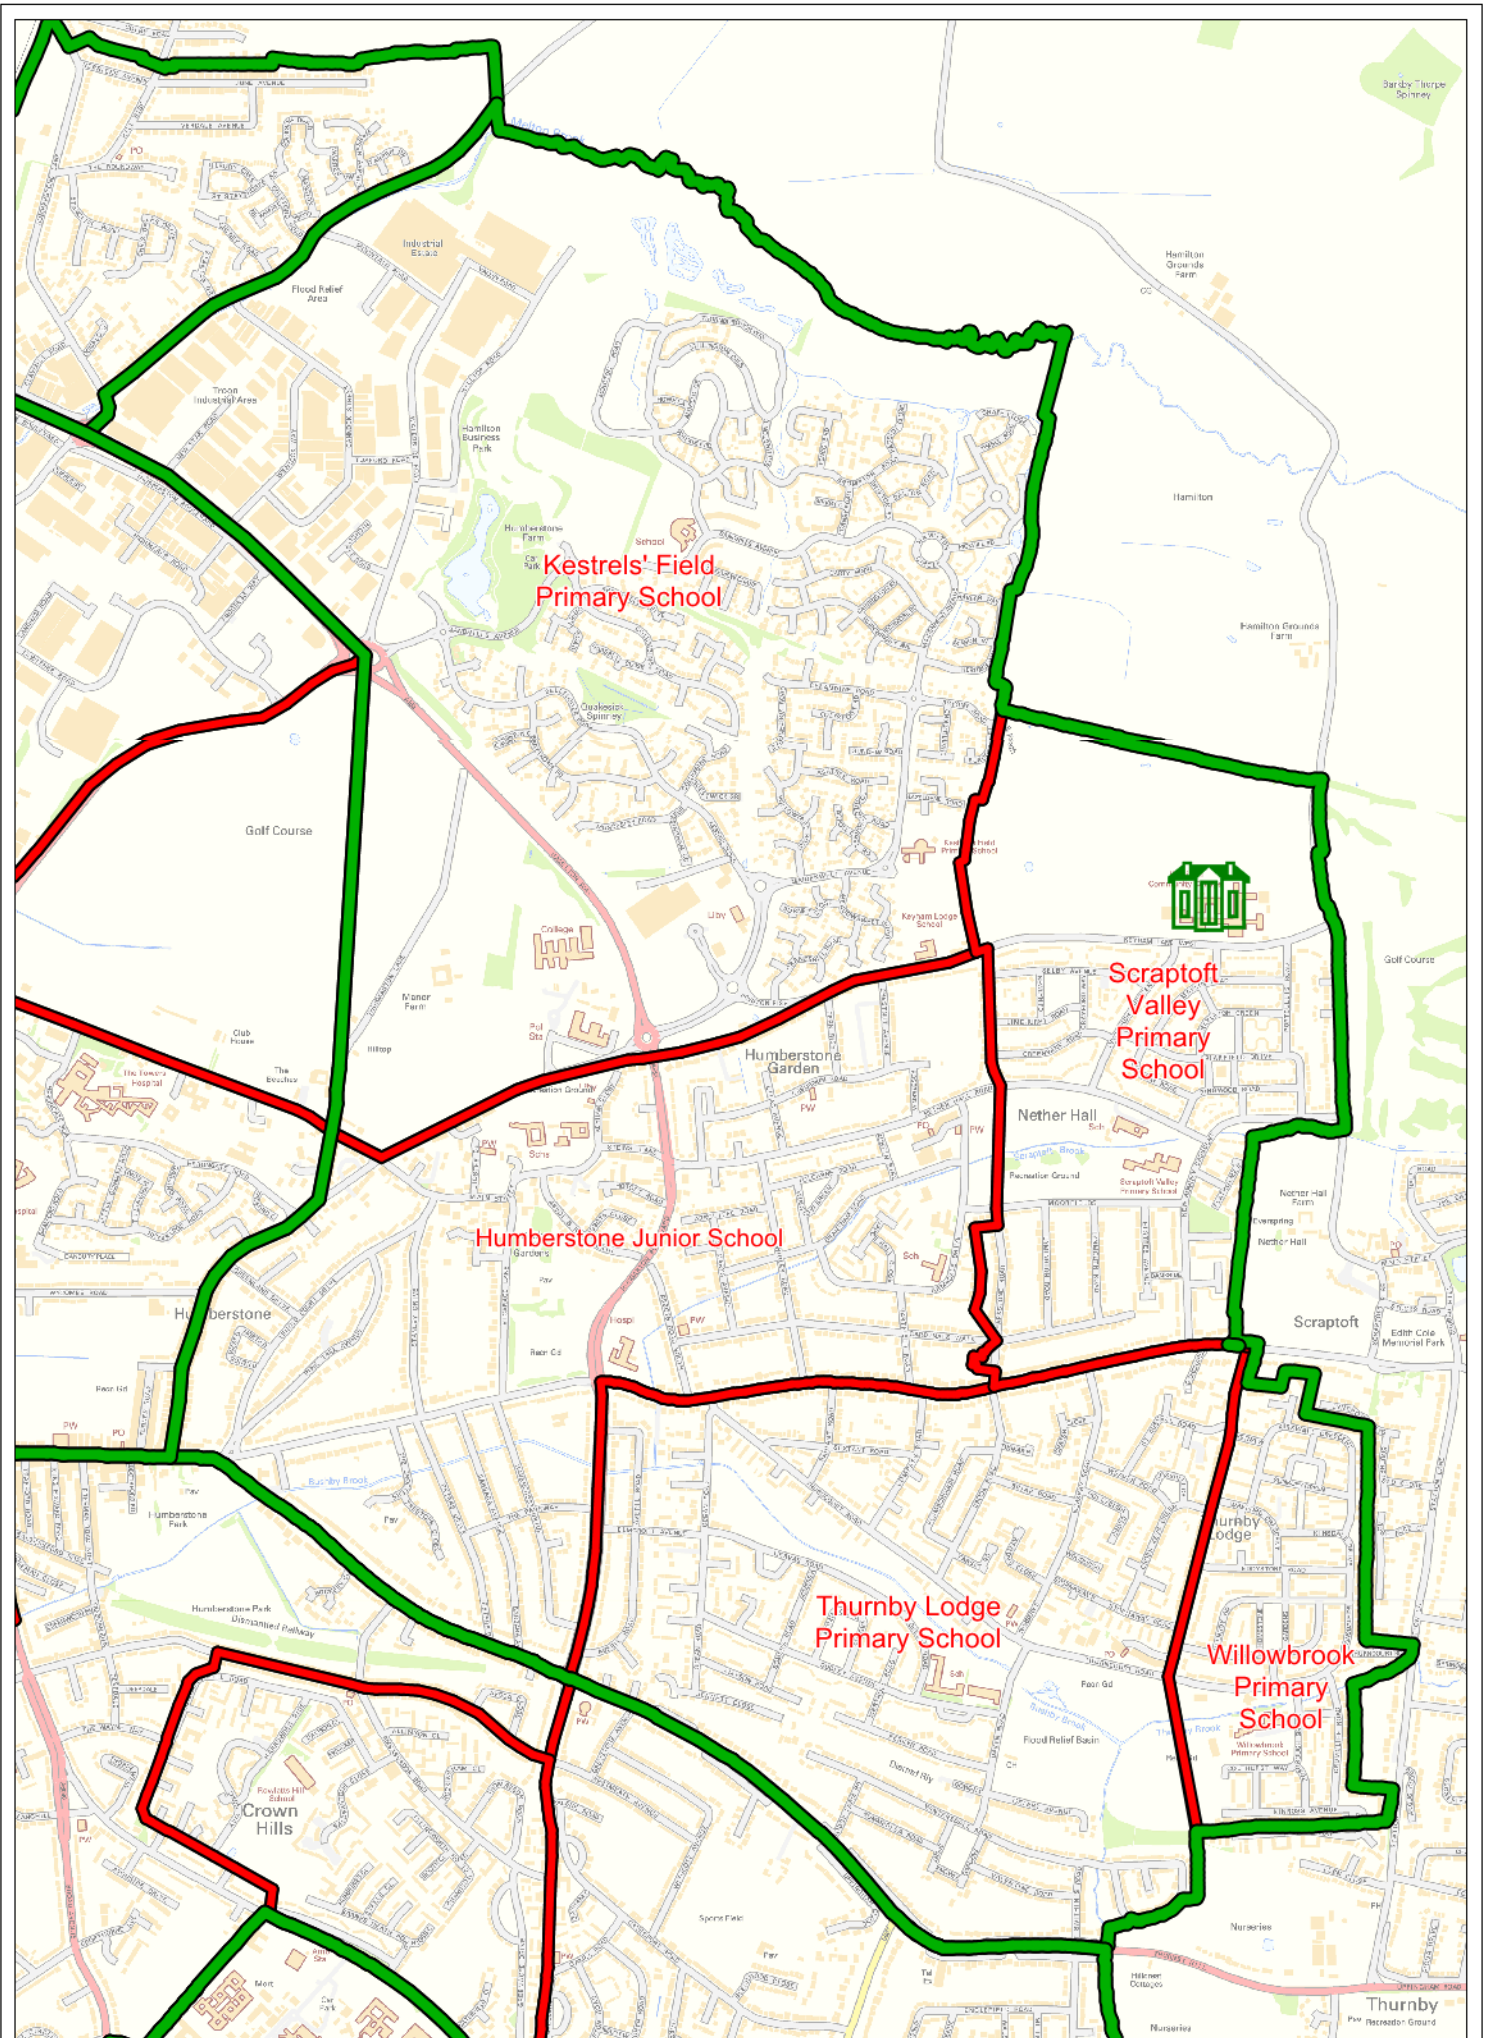

© Crown copyright. All rights reserved
Leicester City Council. 100019264. 2011

Proposed Catchment Area: Hamilton Community College