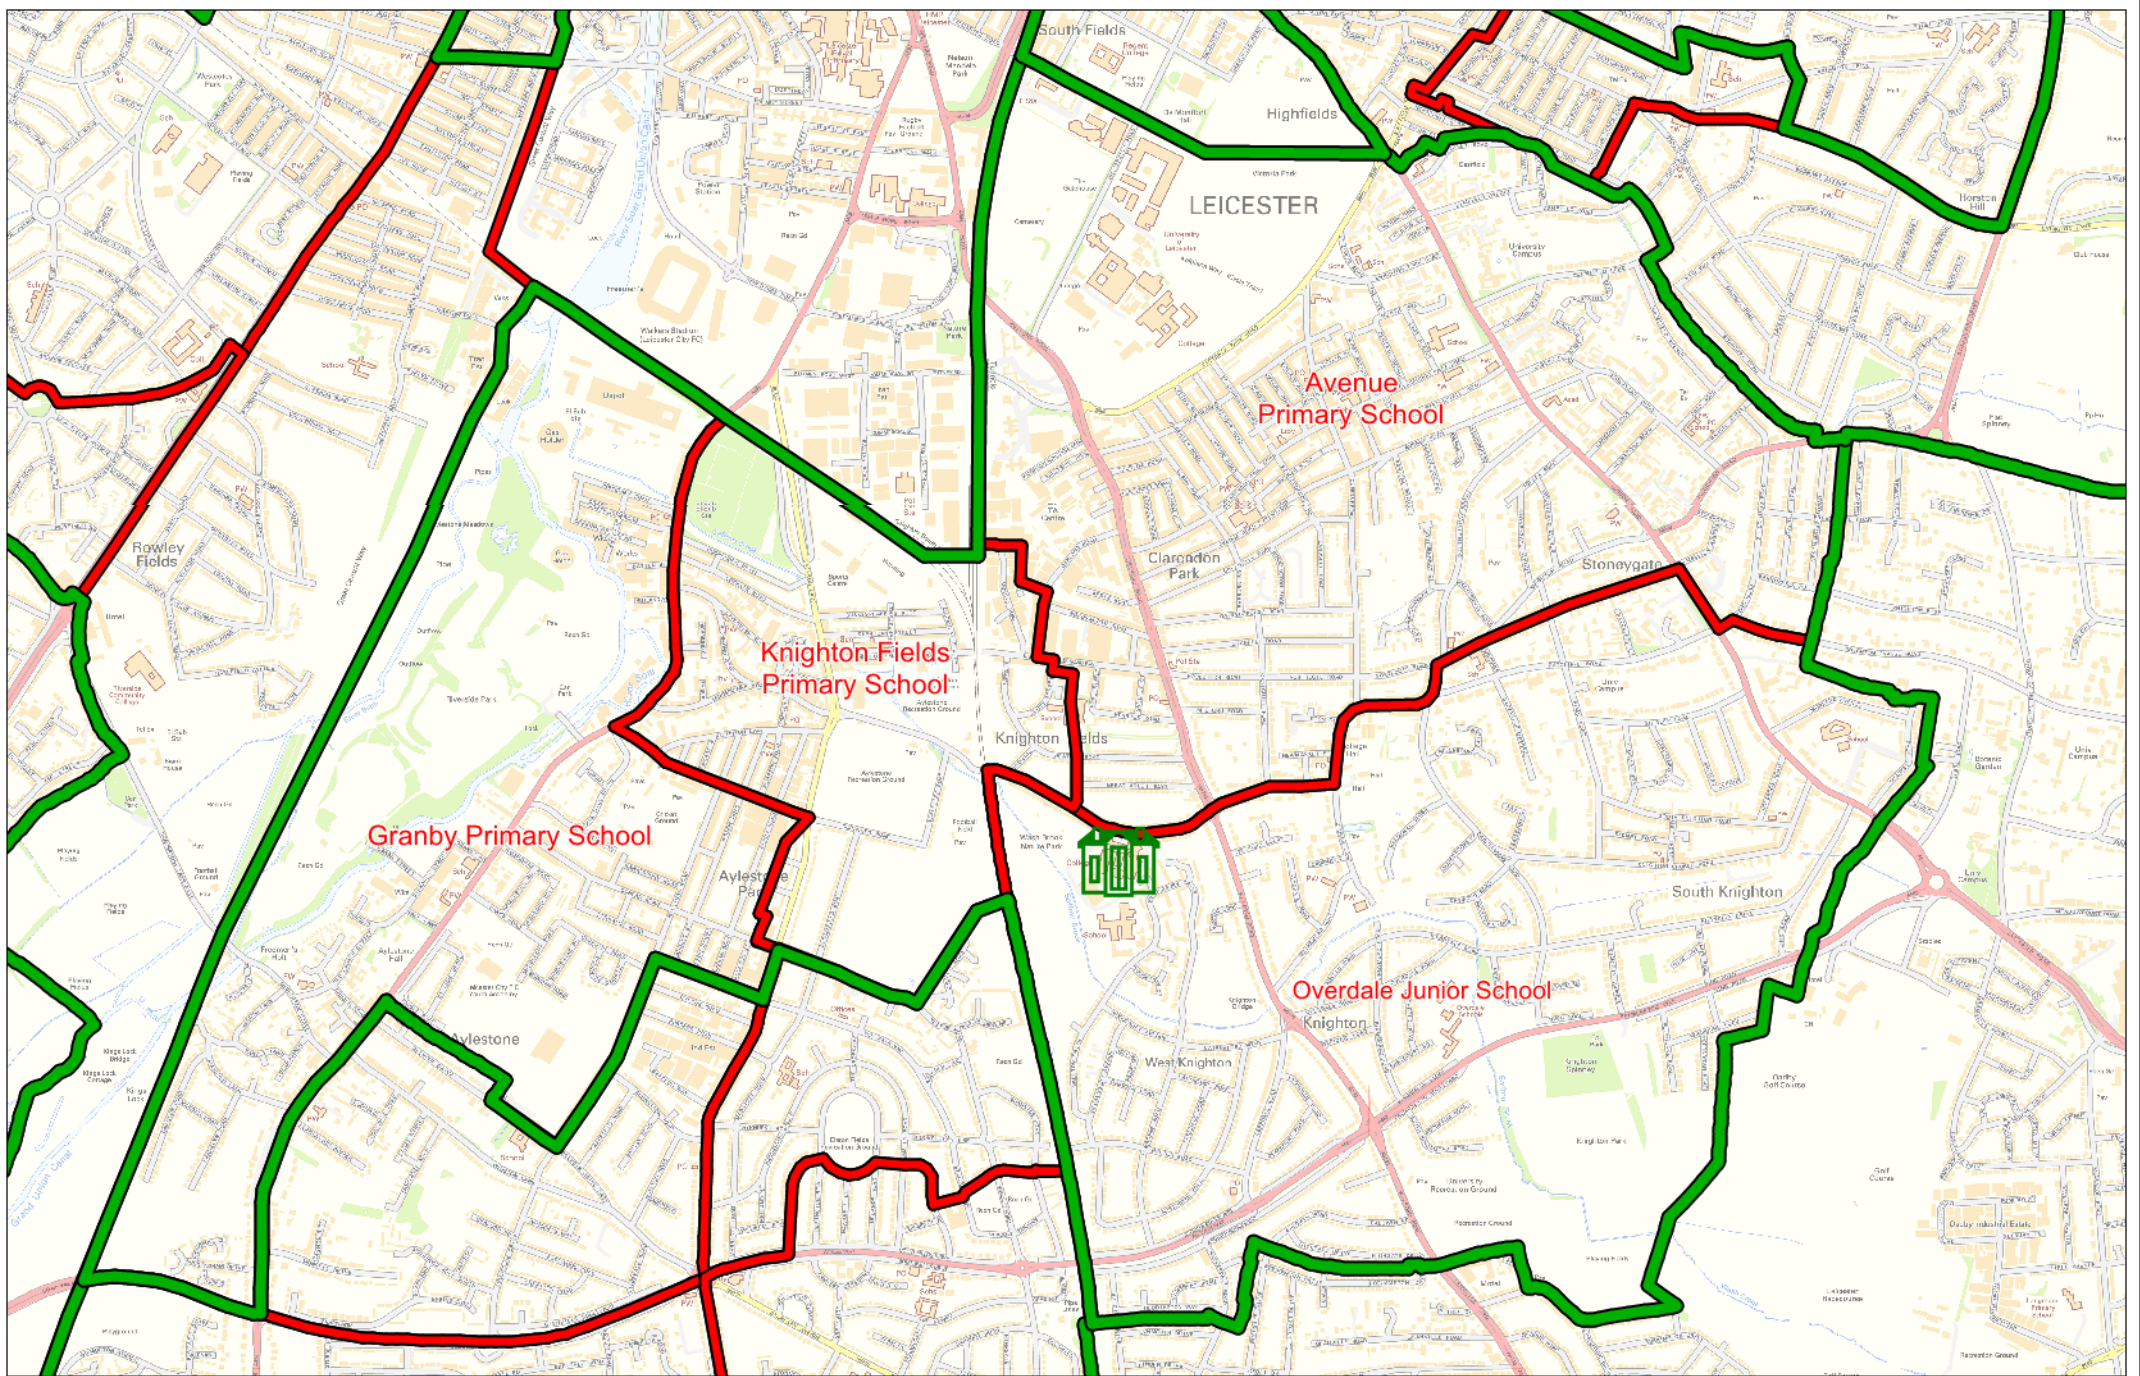

Proposed Catchment Area: New College Leicester

Sandfield Close
Primary School

Mellor Community
Primary School

Rushey
Mead
Primary
School

Abbey Primary
Community School

© Crown copyright. All rights reserved
Leicester City Council. 100019264. 2011