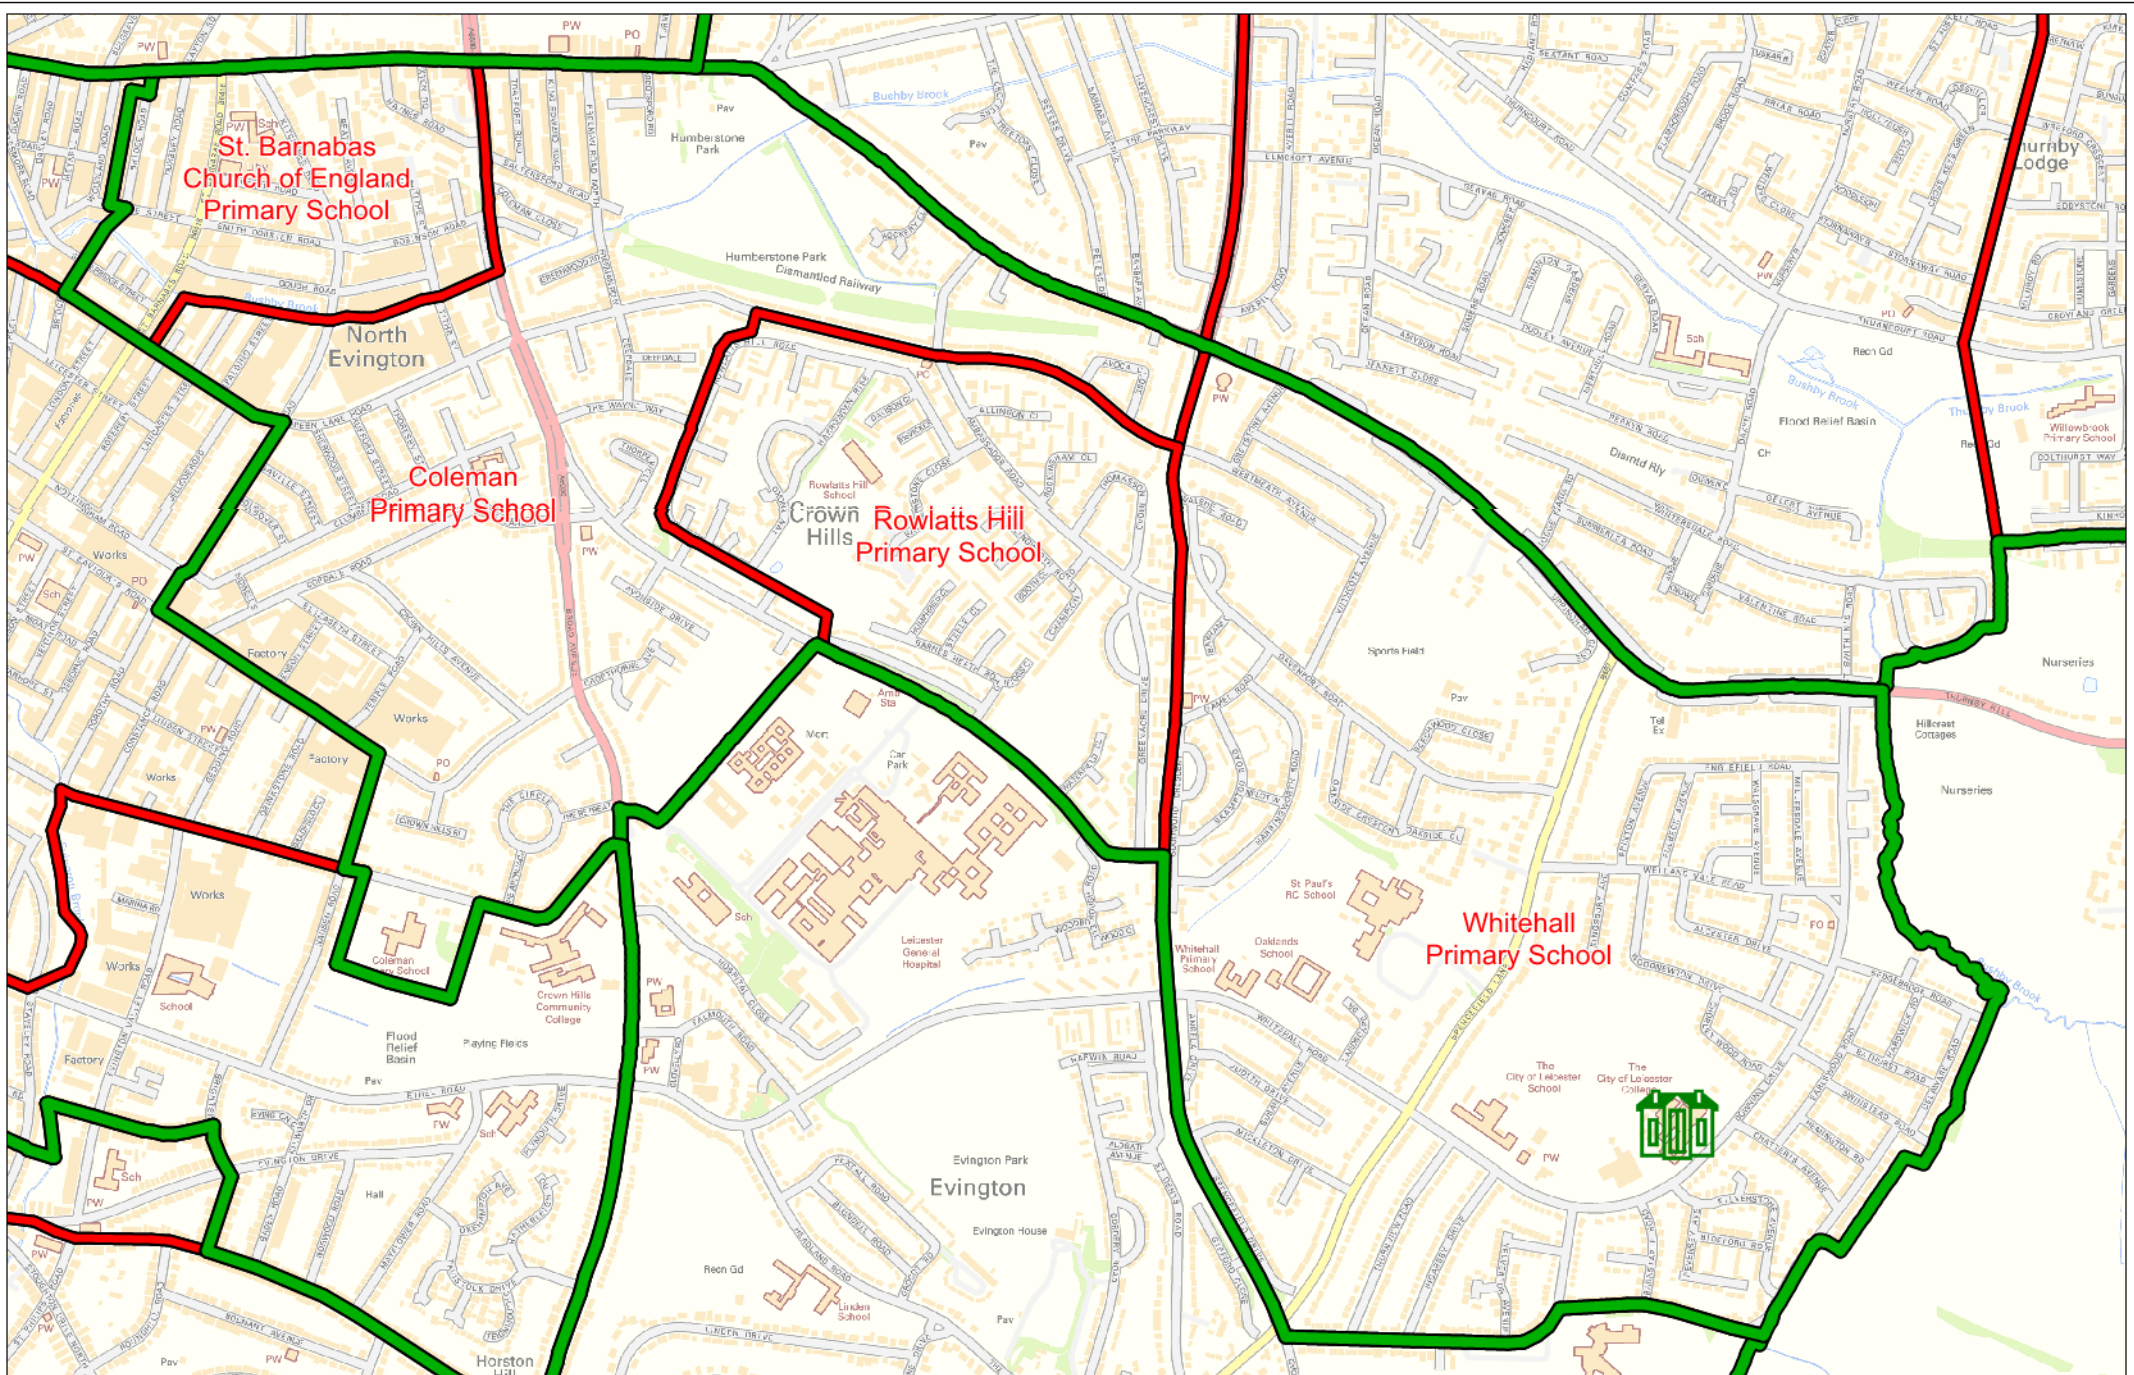

© Crown copyright. All rights reserved
Leicester City Council. 100019264. 2011

Proposed Catchment Area: The City of Leicester College