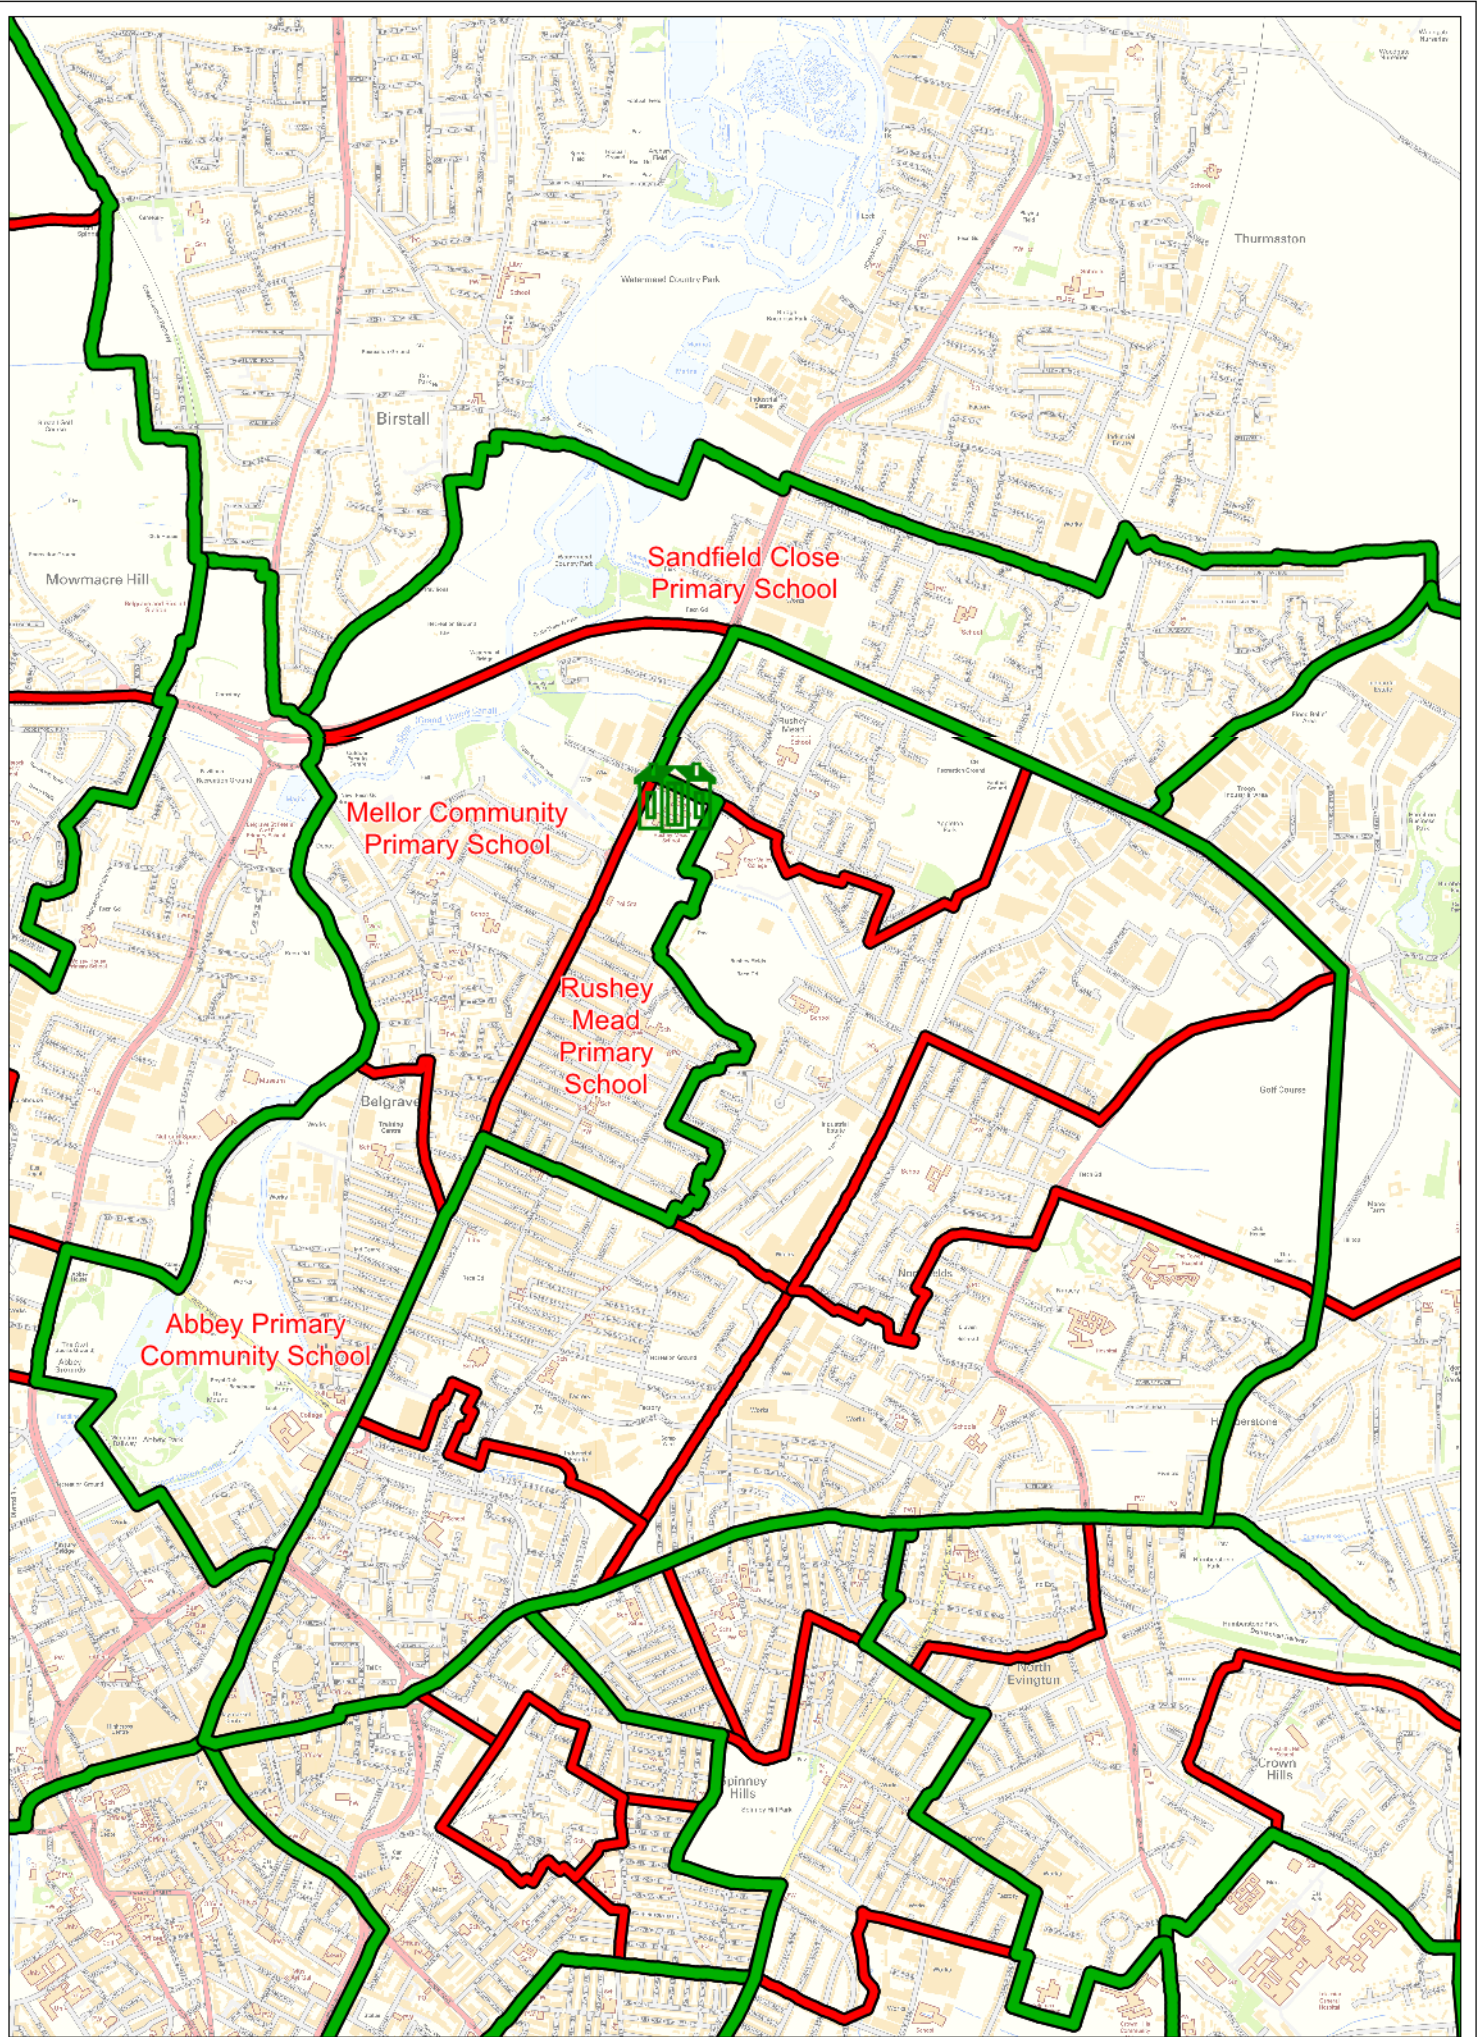

Sandfield Close
Primary School

Mellor Community
Primary School

Rushey
Mead
Primary
School

Abbey Primary
Community School