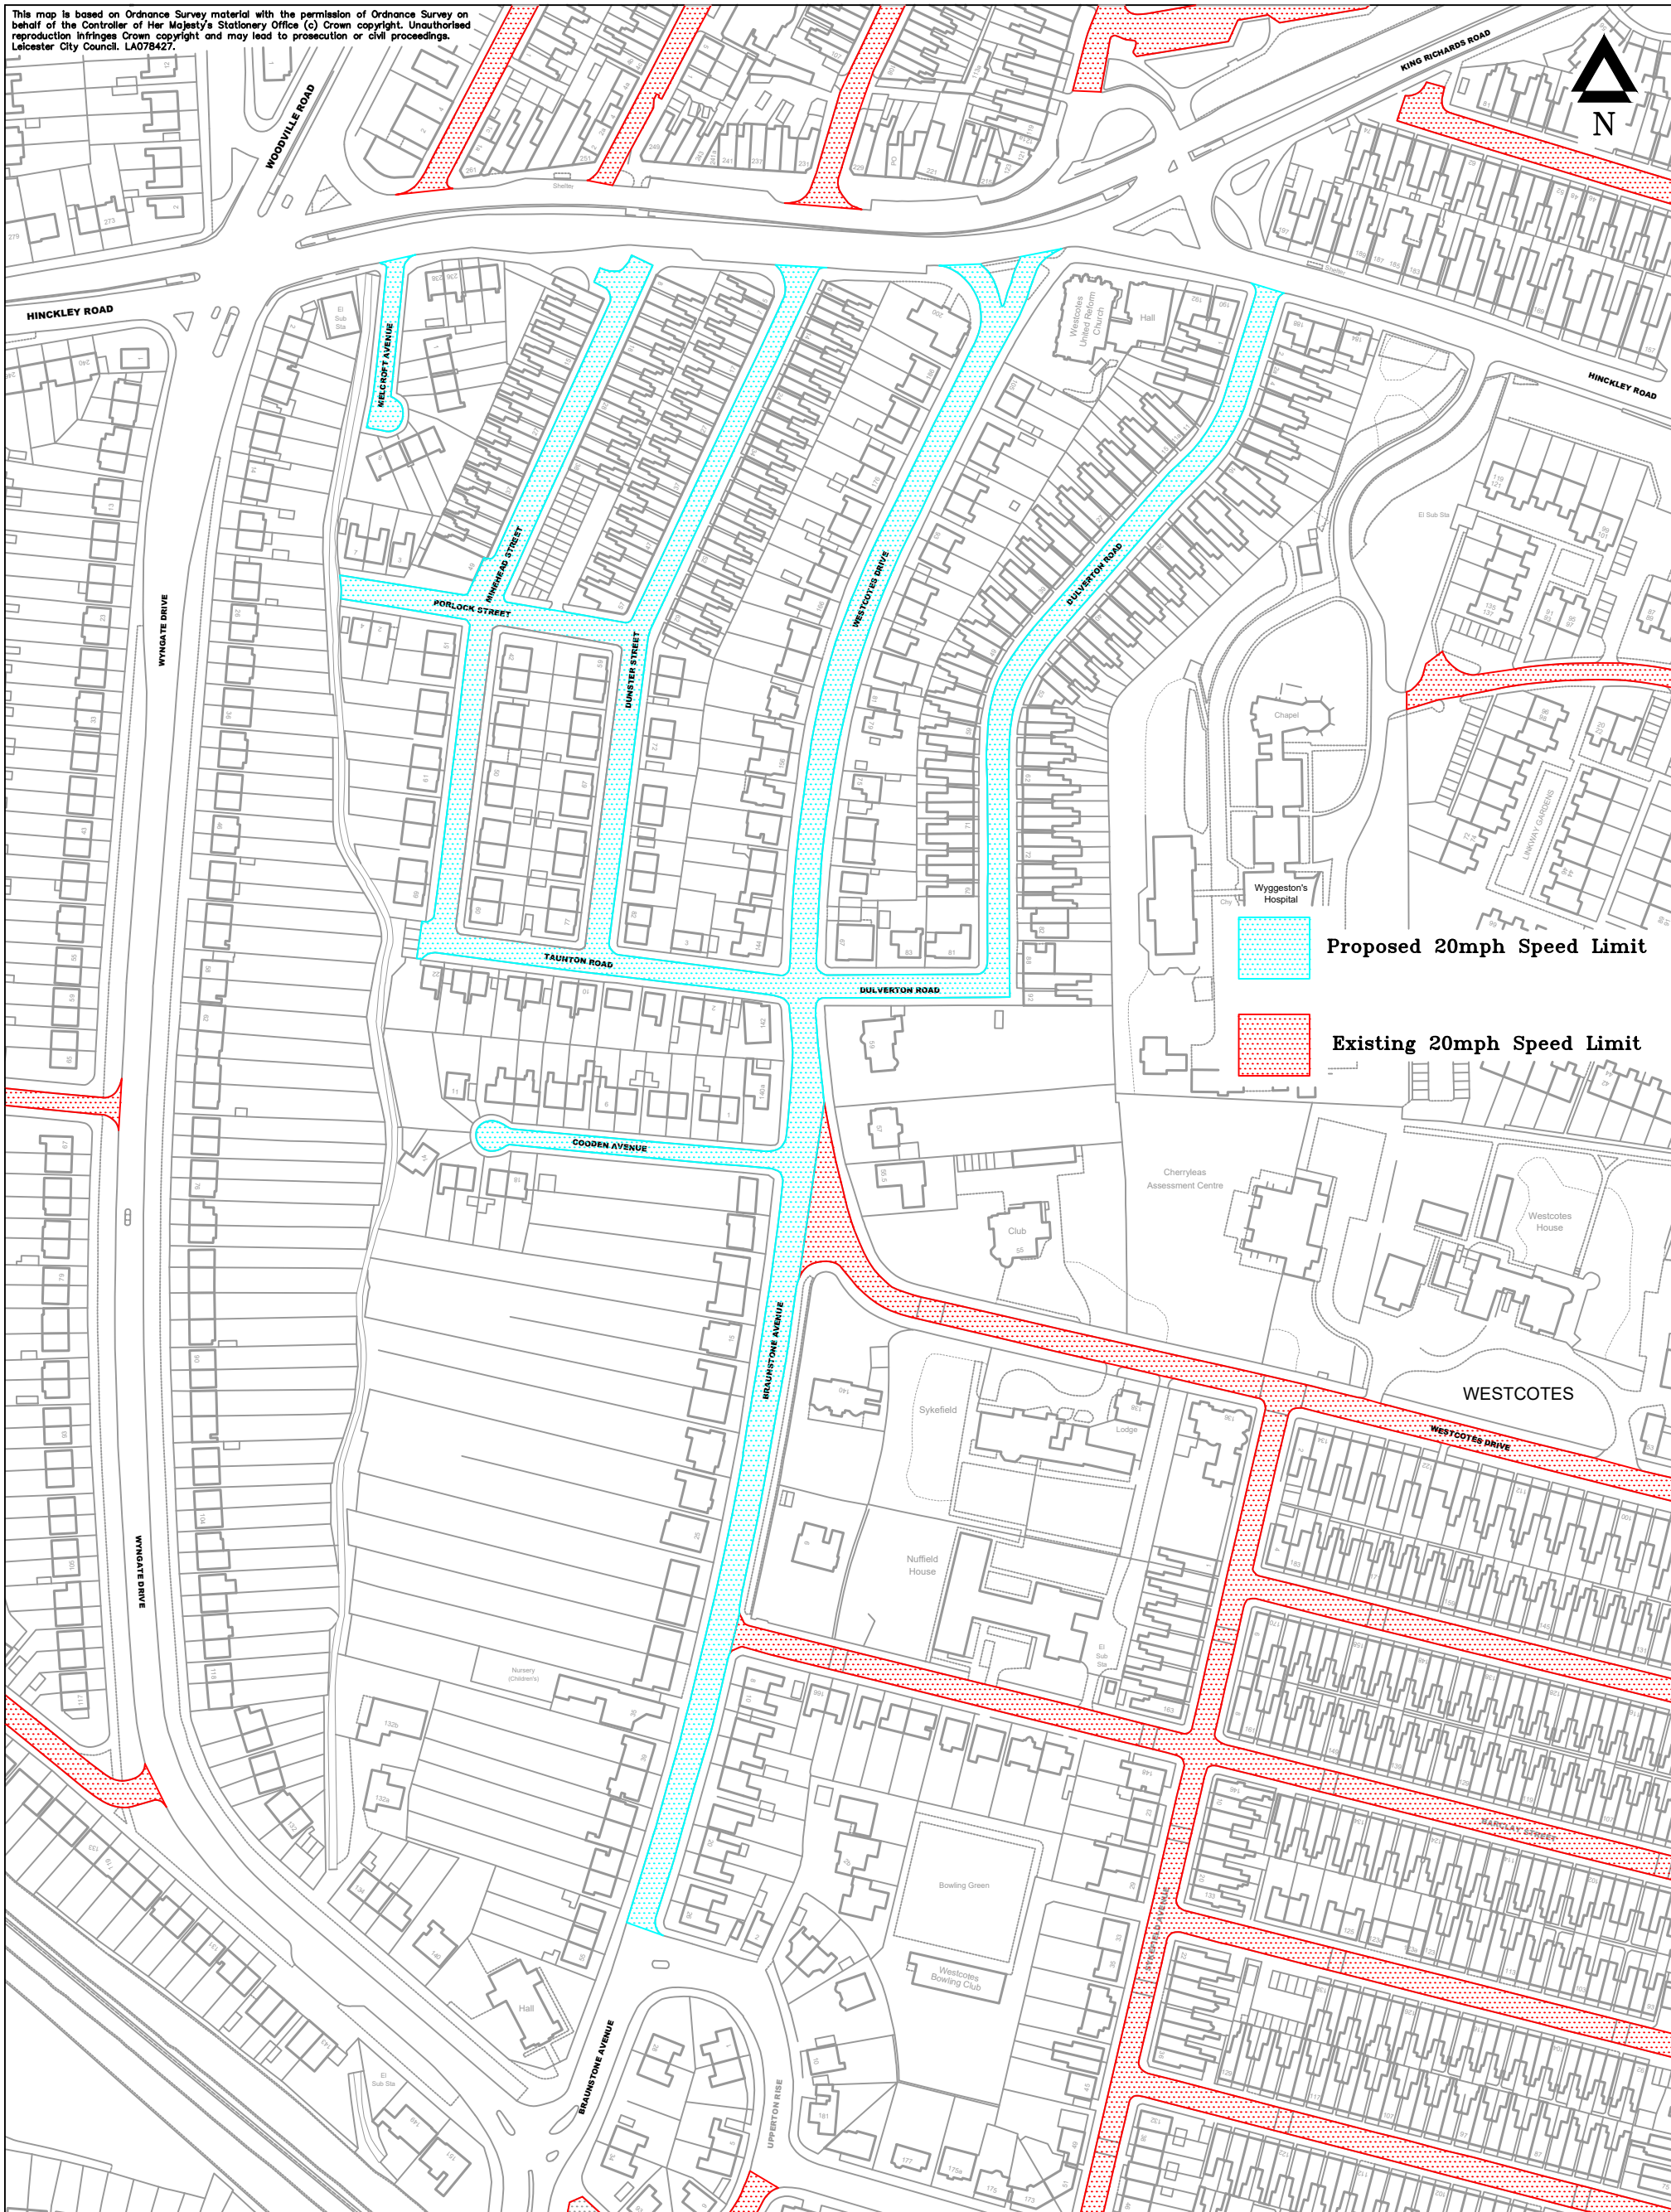

Proposed 20mph Speed Limit

Existing 20mph Speed Limit

WESTCOTES WARD
Proposed 20mph Zone
Braunstone Avenue Area

DATE	25th February 2021
DRG. No.	HD/N117115C/L(0)/C01
ACAD	SRW
CHECKED	LA
SCALE	A3 1:2000
LETTER FILE	Braunstone Avenue
ACAD FILE	Braunstone Avenue

Leicester City Council
ANDREW L SMITH
Director, Planning, Development
and Transportation