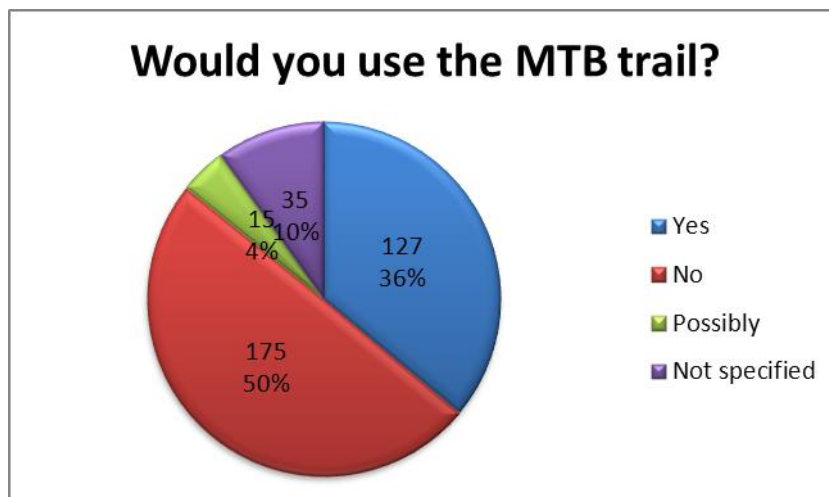

Western Park Mountain Bike Trail Proposal

Consultation Feedback

The consultation sought to gather the views of park users and local residents to a community proposal to develop mountain bike trails at Western Park. 352 written responses were provided and these will now be used to inform a feasibility study on the proposal.

The main responses can be summarised as: