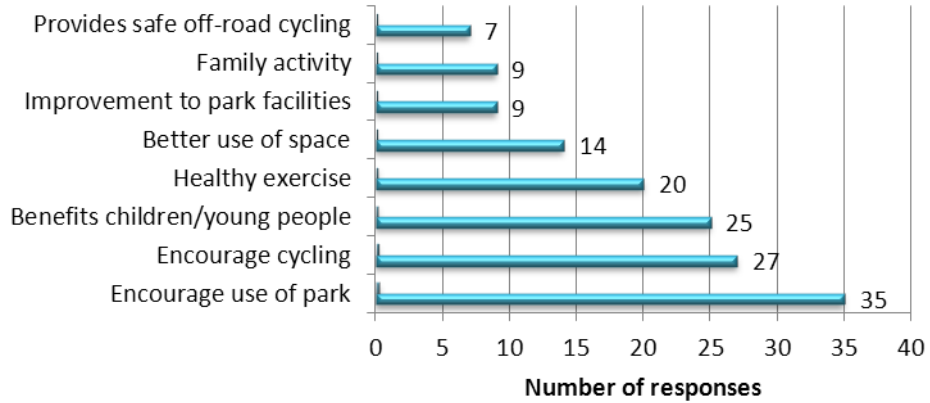

Main reasons to support MTB trail proposal