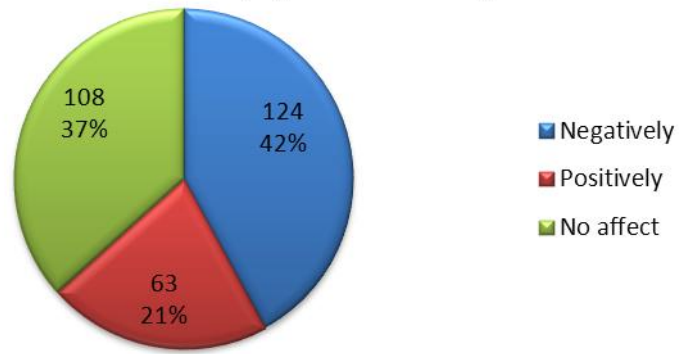

Affect use or enjoyment of the park?