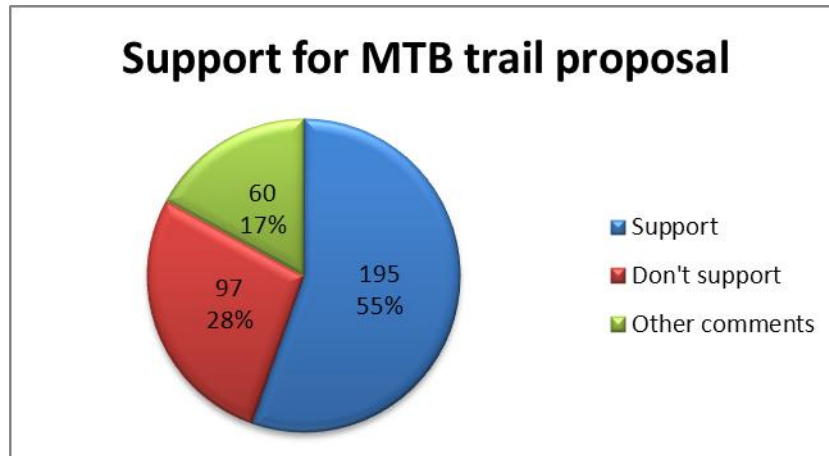

Western Park Mountain Bike Trail Proposal

Consultation Feedback

The consultation sought to gather the views of park users and local residents to a community proposal to develop mountain bike trails at Western Park. 352 written responses were provided and these will now be used to inform a feasibility study on the proposal.

The main responses can be summarised as: