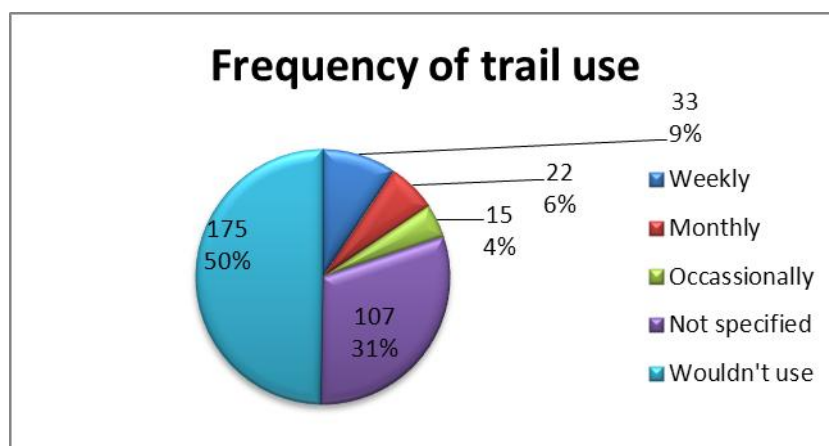

Western Park Mountain Bike Trail Proposal

Consultation Feedback

The consultation sought to gather the views of park users and local residents to a community proposal to develop mountain bike trails at Western Park. 352 written responses were provided and these will now be used to inform a feasibility study on the proposal.

The main responses can be summarised as: