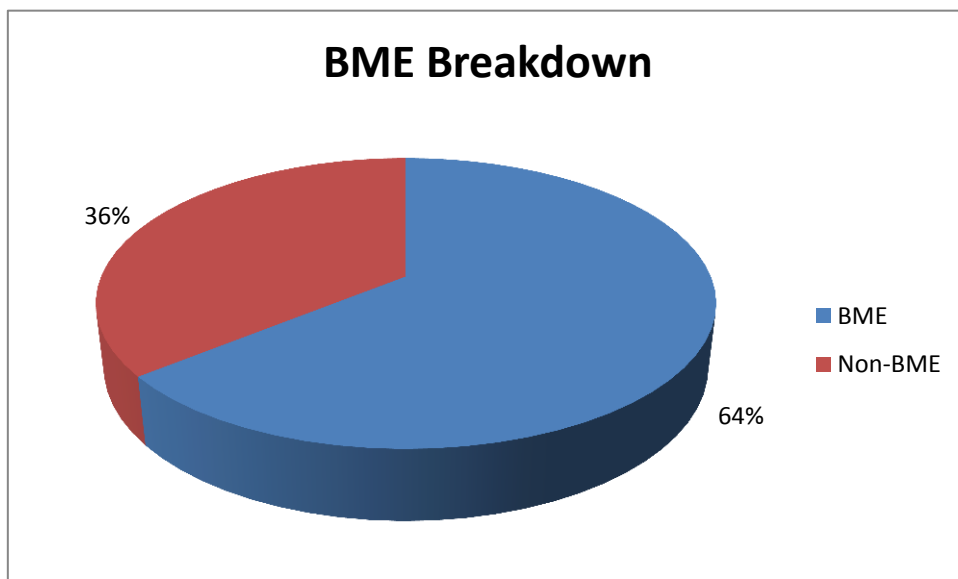

Floor Plan

Annual visits 2015/16

From Library totals spreadsheet

2015-16	
Visitors PA	53663
No. items issued	67101
No. hrs of computer use	3545
No. toddler time attendances	1972
No. Study support attendances	n/a
No. informal learning/adult learning events	81

Regular sessions as of November 2016

Session	Hours	Day
Toddler Time	10am – 12noon	Tuesday
Evington Scribblers	10.15am – 12.15pm	Fortnightly Thursdays

User Profile

Centre Information

- Car parking – there are no dedicated spaces, however there is a public car park opposite and on street parking in the village centre.
- Access information - <http://www.disabledgo.com/access-guide/leicester-city-council/evington-library-2>
- Conservation status – none