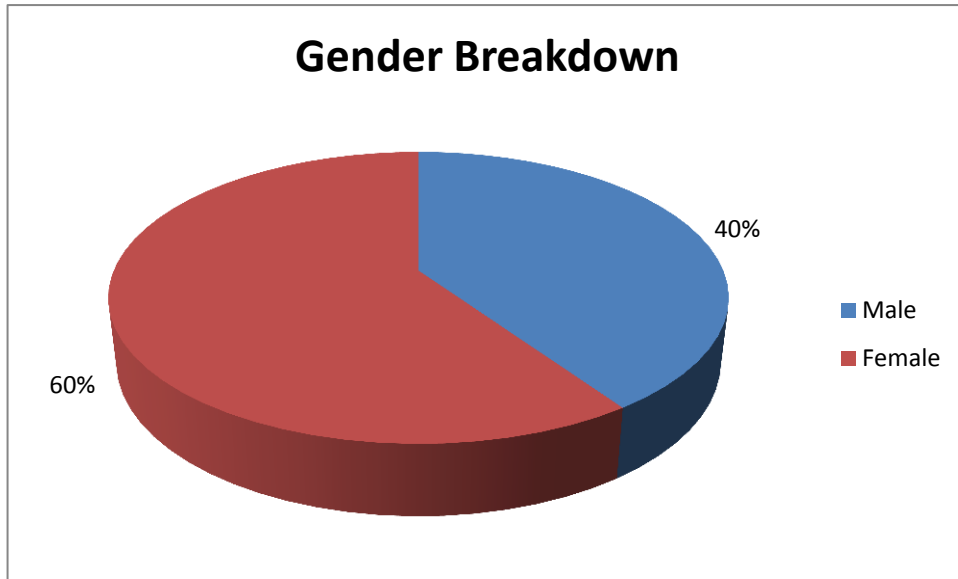

User Profile