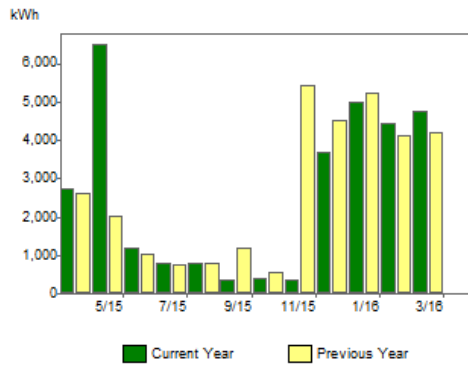

Energy Usage and costs

Energy & Water

EVINGTON LIBRARY
200 EVINGTON LANE
6S023

Period Ending: Mar 16

UPRN 2122

Electricity

Month	kWh		£ Pounds	
	Current	Previous	Current	Previous
Apr	1,882	1,896	249.03	233.44
May	1,426	1,597	193.64	200.18
Jun	1,380	1,545	187.39	193.72
Jul	1,846	1,684	245.63	209.66
Aug	2,018	1,710	266.90	212.42
Sep	1,953	1,655	258.29	205.57
Oct	5,845	1,704	800.00	218.90
Nov	779	1,644	103.43	217.00
Dec	805	1,698	106.88	224.23
Jan	312	2,240	45.99	293.00
Feb	0	2,166	7.04	282.76
Mar	0	2,398	7.53	313.05
Period	18,246	21,936	2,471.76	2,803.91

Please use the AMR data as the Library meter is faulty.

Gas

Month	kWh		£ Pounds	
	Current	Previous	Current	Previous
Apr	2,736	2,631	82.84	90.92
May	6,485	2,021	175.59	76.35
Jun	1,209	1,047	50.49	50.99
Jul	834	762	43.40	44.63
Aug	827	822	43.25	46.13
Sep	408	1,209	33.54	55.06
Oct	421	571	34.66	39.81
Nov	408	5,437	33.54	171.85
Dec	3,684	4,516	103.75	147.74
Jan	5,015	5,238	141.63	167.28
Feb	4,469	4,141	127.36	135.13
Mar	4,751	4,212	135.53	131.59
Period	31,248	32,607	1,005.58	1,157.48

Water

Month	Cubic Metres		£ Pounds	
	Current	Previous	Current	Previous
Apr	6	5	71.85	65.38
May	7	5	74.24	67.56
Jun	6	5	71.85	65.38
Jul	7	5	74.24	67.56
Aug	7	5	75.00	67.56
Sep	7	5	73.18	65.38
Oct	7	5	75.62	67.56
Nov	7	5	73.18	65.38
Dec	7	5	75.62	67.56
Jan	7	5	75.62	67.56
Feb	7	5	70.67	63.18
Mar	7	7	75.14	74.24
Period	81	59	886.23	804.32