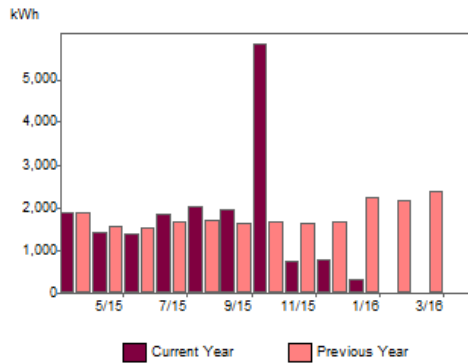

Energy Usage and costs

Energy & Water

EVINGTON LIBRARY
200 EVINGTON LANE
6S023

Period Ending: Mar 16

UPRN 2122

Electricity

Month	kWh		£ Pounds	
	Current	Previous	Current	Previous
Apr	1,882	1,896	249.03	233.44
May	1,426	1,597	193.64	200.18
Jun	1,380	1,545	187.39	193.72
Jul	1,846	1,684	245.63	209.66
Aug	2,018	1,710	266.90	212.42
Sep	1,953	1,655	258.29	205.57
Oct	5,845	1,704	800.00	218.90
Nov	779	1,644	103.43	217.00
Dec	805	1,698	106.88	224.23
Jan	312	2,240	45.99	293.00
Feb	0	2,166	7.04	282.76
Mar	0	2,398	7.53	313.05
Period	18,246	21,936	2,471.76	2,803.91

Please use the AMR data as the Library meter is faulty.

Gas

Month	kWh		£ Pounds	
	Current	Previous	Current	Previous
Apr	2,736	2,631	82.84	90.92
May	6,485	2,021	175.59	76.35
Jun	1,209	1,047	50.49	50.99
Jul	834	762	43.40	44.63
Aug	827	822	43.25	46.13
Sep	408	1,209	33.54	55.06
Oct	421	571	34.66	39.81
Nov	408	5,437	33.54	171.85
Dec	3,684	4,516	103.75	147.74
Jan	5,015	5,238	141.63	167.28
Feb	4,469	4,141	127.36	135.13
Mar	4,751	4,212	135.53	131.59
Period	31,248	32,607	1,005.58	1,157.48

Water

Month	Cubic Metres		£ Pounds	
	Current	Previous	Current	Previous
Apr	6	5	71.85	65.38
May	7	5	74.24	67.56
Jun	6	5	71.85	65.38
Jul	7	5	74.24	67.56
Aug	7	5	75.00	67.56
Sep	7	5	73.18	65.38
Oct	7	5	75.62	67.56
Nov	7	5	73.18	65.38
Dec	7	5	75.62	67.56
Jan	7	5	75.62	67.56
Feb	7	5	70.67	63.18
Mar	7	7	75.14	74.24
Period	81	59	886.23	804.32