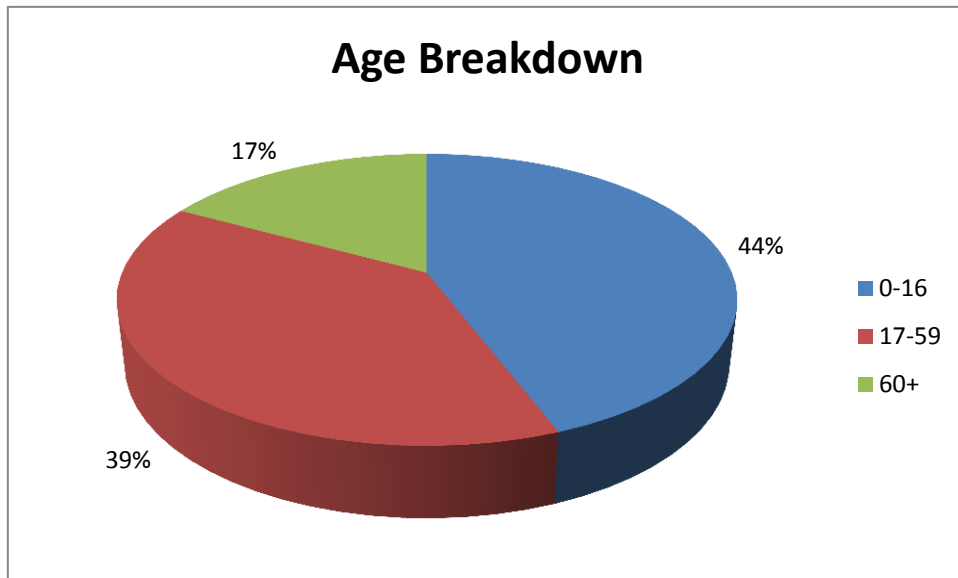

Floor Plan

Annual visits 2015/16

From Library totals spreadsheet

2015-16	
Visitors PA	53663
No. items issued	67101
No. hrs of computer use	3545
No. toddler time attendances	1972
No. Study support attendances	n/a
No. informal learning/adult learning events	81

Regular sessions as of November 2016

Session	Hours	Day
Toddler Time	10am – 12noon	Tuesday
Evington Scribblers	10.15am – 12.15pm	Fortnightly Thursdays

User Profile

Centre Information

- Car parking – there are no dedicated spaces, however there is a public car park opposite and on street parking in the village centre.
- Access information - <http://www.disabledgo.com/access-guide/leicester-city-council/evington-library-2>
- Conservation status – none