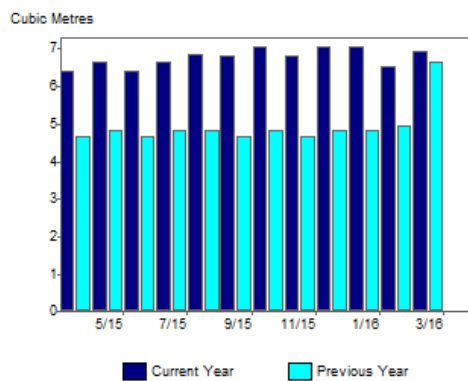

Energy Usage and costs

Energy & Water

EVINGTON LIBRARY
200 EVINGTON LANE
6S023

Period Ending: Mar 16

UPRN 2122

Electricity

Month	kWh		£ Pounds	
	Current	Previous	Current	Previous
Apr	1,882	1,896	249.03	233.44
May	1,426	1,597	193.64	200.18
Jun	1,380	1,545	187.39	193.72
Jul	1,846	1,684	245.63	209.66
Aug	2,018	1,710	266.90	212.42
Sep	1,953	1,655	258.29	205.57
Oct	5,845	1,704	800.00	218.90
Nov	779	1,644	103.43	217.00
Dec	805	1,698	106.88	224.23
Jan	312	2,240	45.99	293.00
Feb	0	2,166	7.04	282.76
Mar	0	2,398	7.53	313.05
Period	18,246	21,936	2,471.76	2,803.91

Please use the AMR data as the Library meter is faulty.

Gas

Month	kWh		£ Pounds	
	Current	Previous	Current	Previous
Apr	2,736	2,631	82.84	90.92
May	6,485	2,021	175.59	76.35
Jun	1,209	1,047	50.49	50.99
Jul	834	762	43.40	44.63
Aug	827	822	43.25	46.13
Sep	408	1,209	33.54	55.06
Oct	421	571	34.66	39.81
Nov	408	5,437	33.54	171.85
Dec	3,684	4,516	103.75	147.74
Jan	5,015	5,238	141.63	167.28
Feb	4,469	4,141	127.36	135.13
Mar	4,751	4,212	135.53	131.59
Period	31,248	32,607	1,005.58	1,157.48

Water

Month	Cubic Metres		£ Pounds	
	Current	Previous	Current	Previous
Apr	6	5	71.85	65.38
May	7	5	74.24	67.56
Jun	6	5	71.85	65.38
Jul	7	5	74.24	67.56
Aug	7	5	75.00	67.56
Sep	7	5	73.18	65.38
Oct	7	5	75.62	67.56
Nov	7	5	73.18	65.38
Dec	7	5	75.62	67.56
Jan	7	5	75.62	67.56
Feb	7	5	70.67	63.18
Mar	7	7	75.14	74.24
Period	81	59	886.23	804.32