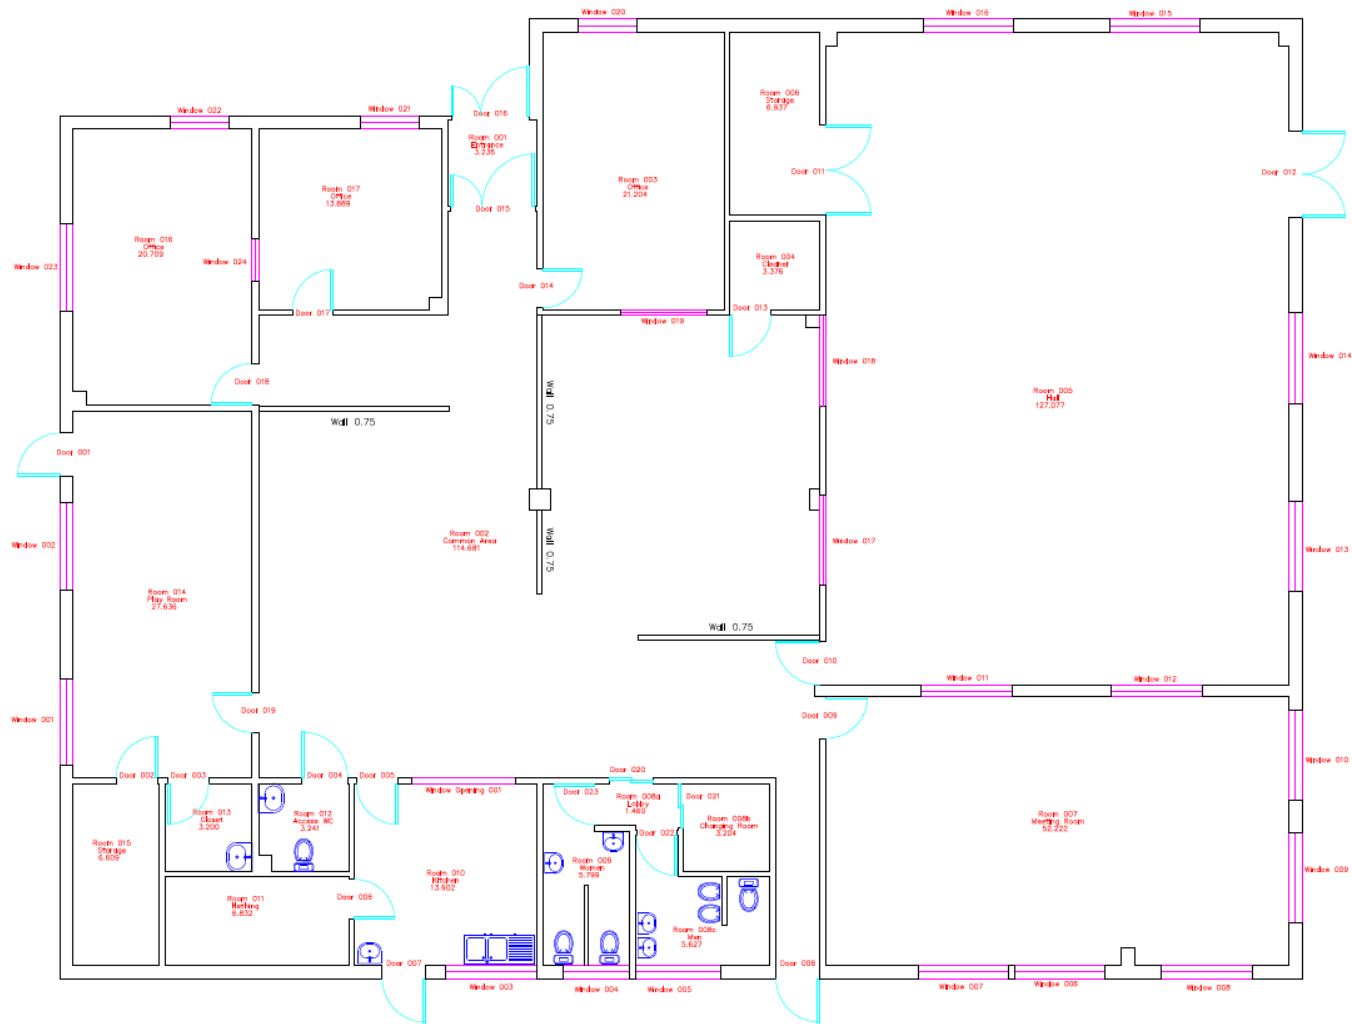

Ground floor plan

Armadale Youth centre