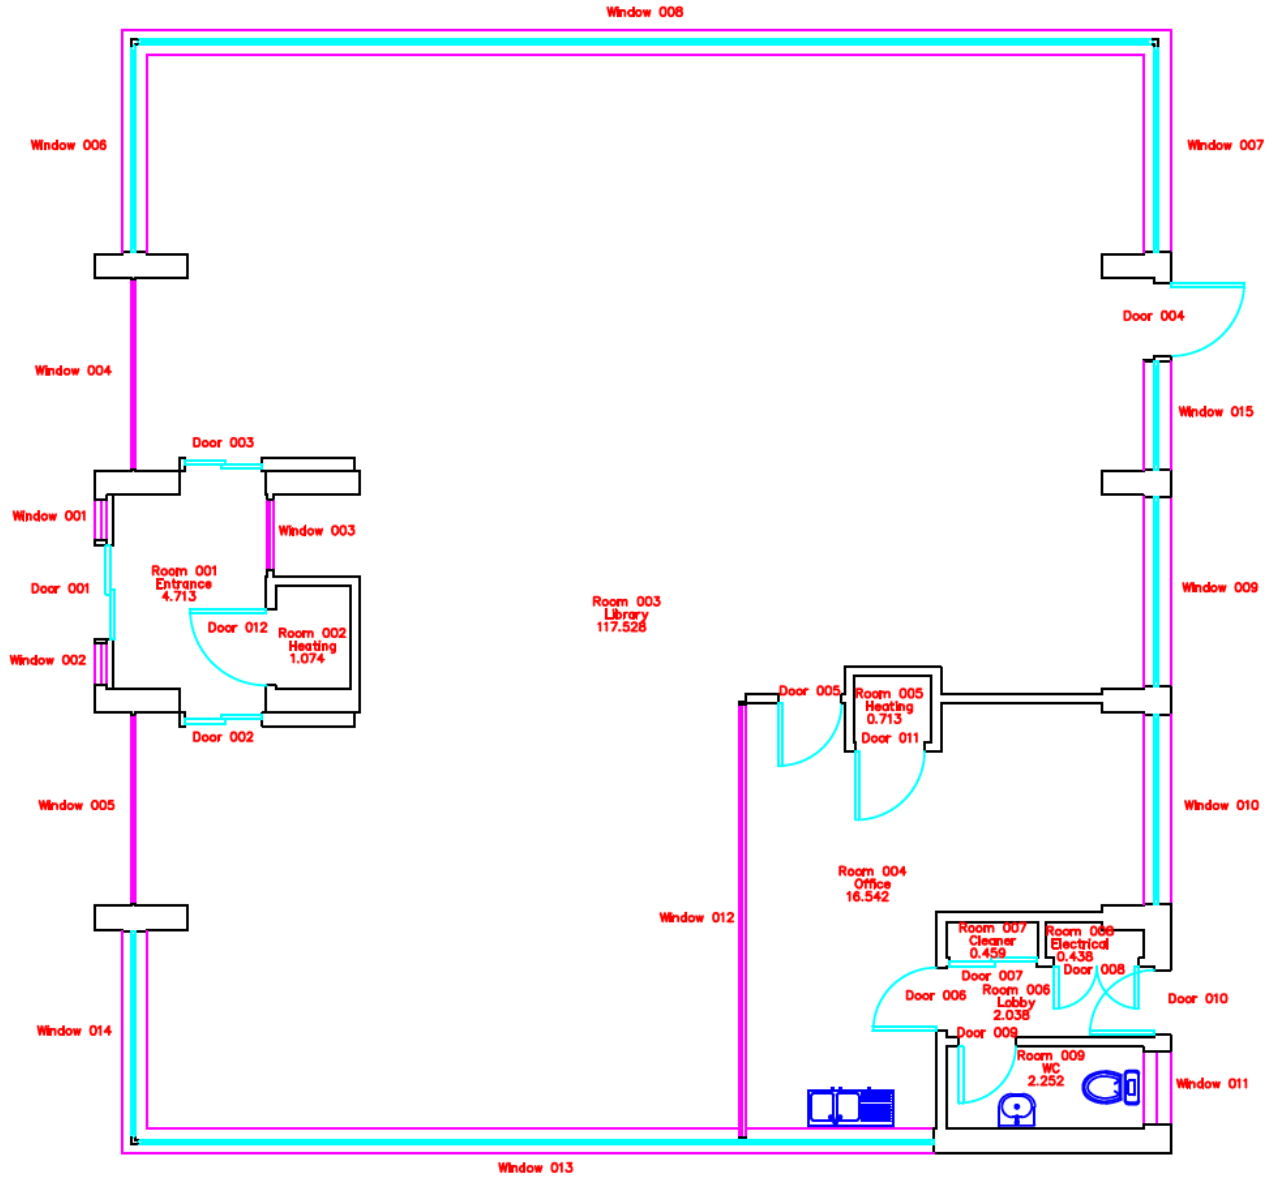

Rushey Mead Library

Information Pack

Lockerbie Walk, Leicester, LE4 7ZX

Rushey Mead Library Opening Times

	Current Staffed hours
Monday	10am – 6pm
Tuesday	1pm – 6.30pm
Wednesday	-
Thursday	1pm – 6.30pm
Friday	10am – 5pm
Saturday	10am – 1pm
Sunday	-

Floor Plan

Annual visits 2014/15

2014-15	
Visitors	27,310
No. hrs of computer use	1,559
No. toddler time attendances	889
No. Study support attendances	164

Regular sessions as of June 2016

Session	Hours	Day
Spoken English Group	1pm	Monday
Study support	4pm - 6.15pm	Thursday
Toddler time (under 5s)	10am – 12noon	Friday
Basic computer skills	Times by agreement	

Centre information

- Car parking – there are no dedicated spaces, however there is parking at nearby shops or on-street parking

- Access information - <http://www.disabledgo.com/access-guide/leicester-city-council/rushey-mead-library-2>
- Conservation status – None