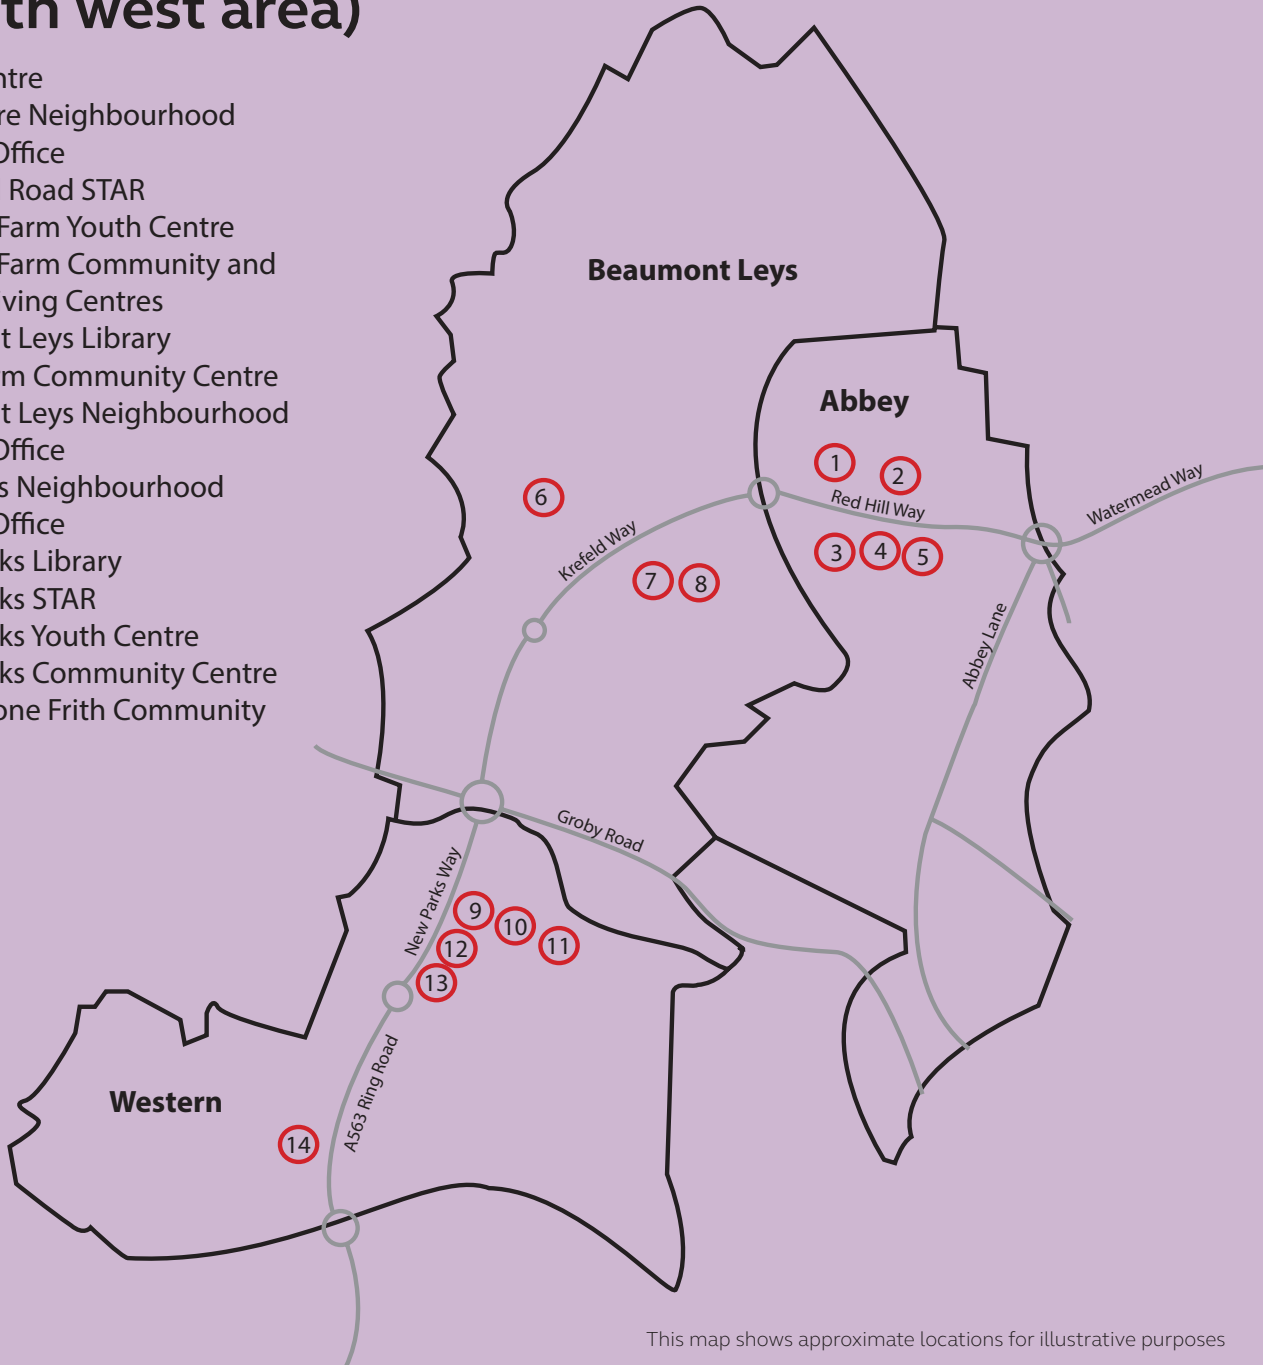

# Neighbourhood buildings (North west area)

1. Tudor Centre
2. Mowmacre Neighbourhood Housing Office
3. Marwood Road STAR
4. Stocking Farm Youth Centre
5. Stocking Farm Community and Healthy Living Centres
6. Beaumont Leys Library
7. Home Farm Community Centre
8. Beaumont Leys Neighbourhood Housing Office
9. New Parks Neighbourhood Housing Office
10. New Parks Library
11. New Parks STAR
12. New Parks Youth Centre
13. New Parks Community Centre
14. Braunstone Frith Community Centre

This map shows approximate locations for illustrative purposes