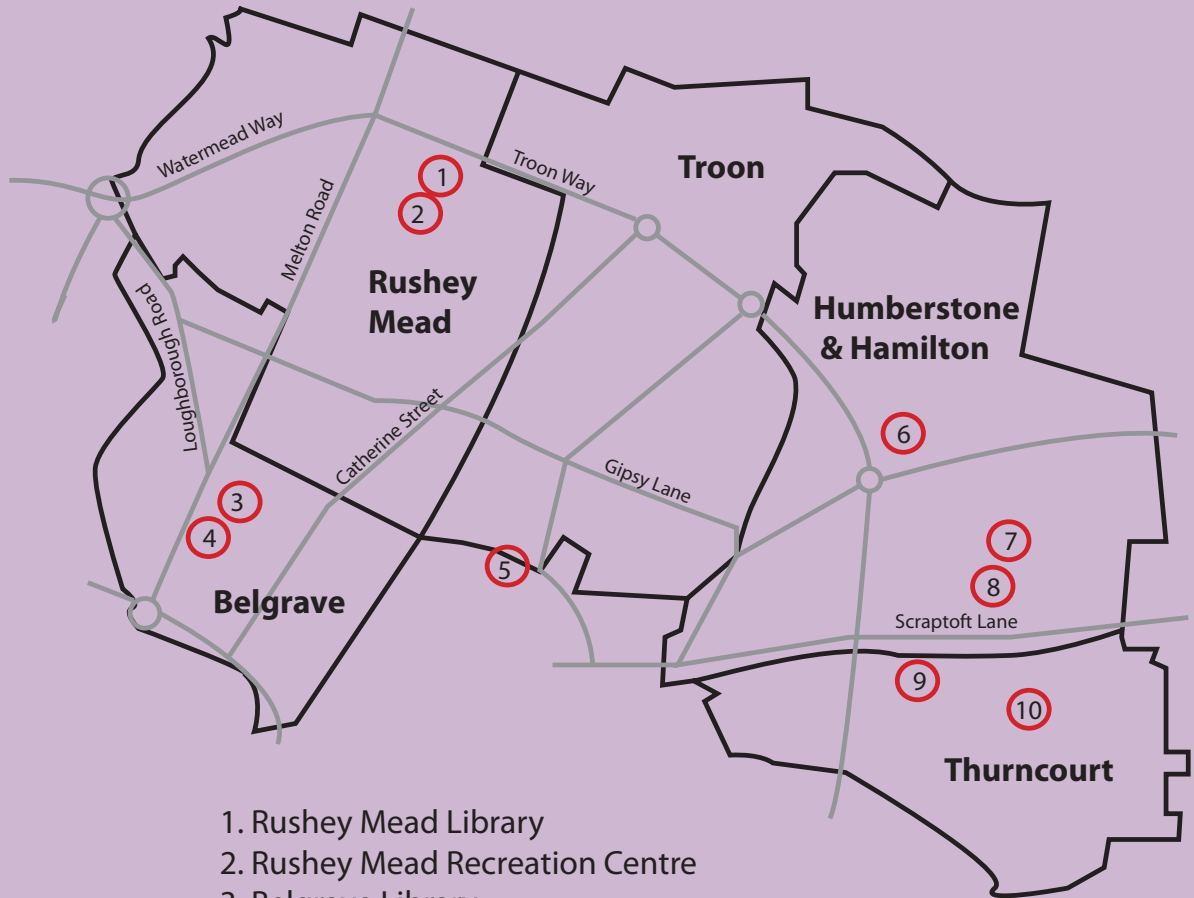

# Neighbourhood buildings (North east area)

1. Rushey Mead Library
2. Rushey Mead Recreation Centre
3. Belgrave Library
4. Belgrave Neighbourhood Centre
5. Northfields Neighbourhood Centre  
(including Youth Centre)
6. Hamilton Library & Learning Centre
7. Armadale Youth Centre
8. Netherhall Neighbourhood Centre
9. Ocean Road Community Centre
10. Thurnby Lodge Youth and Community Centre