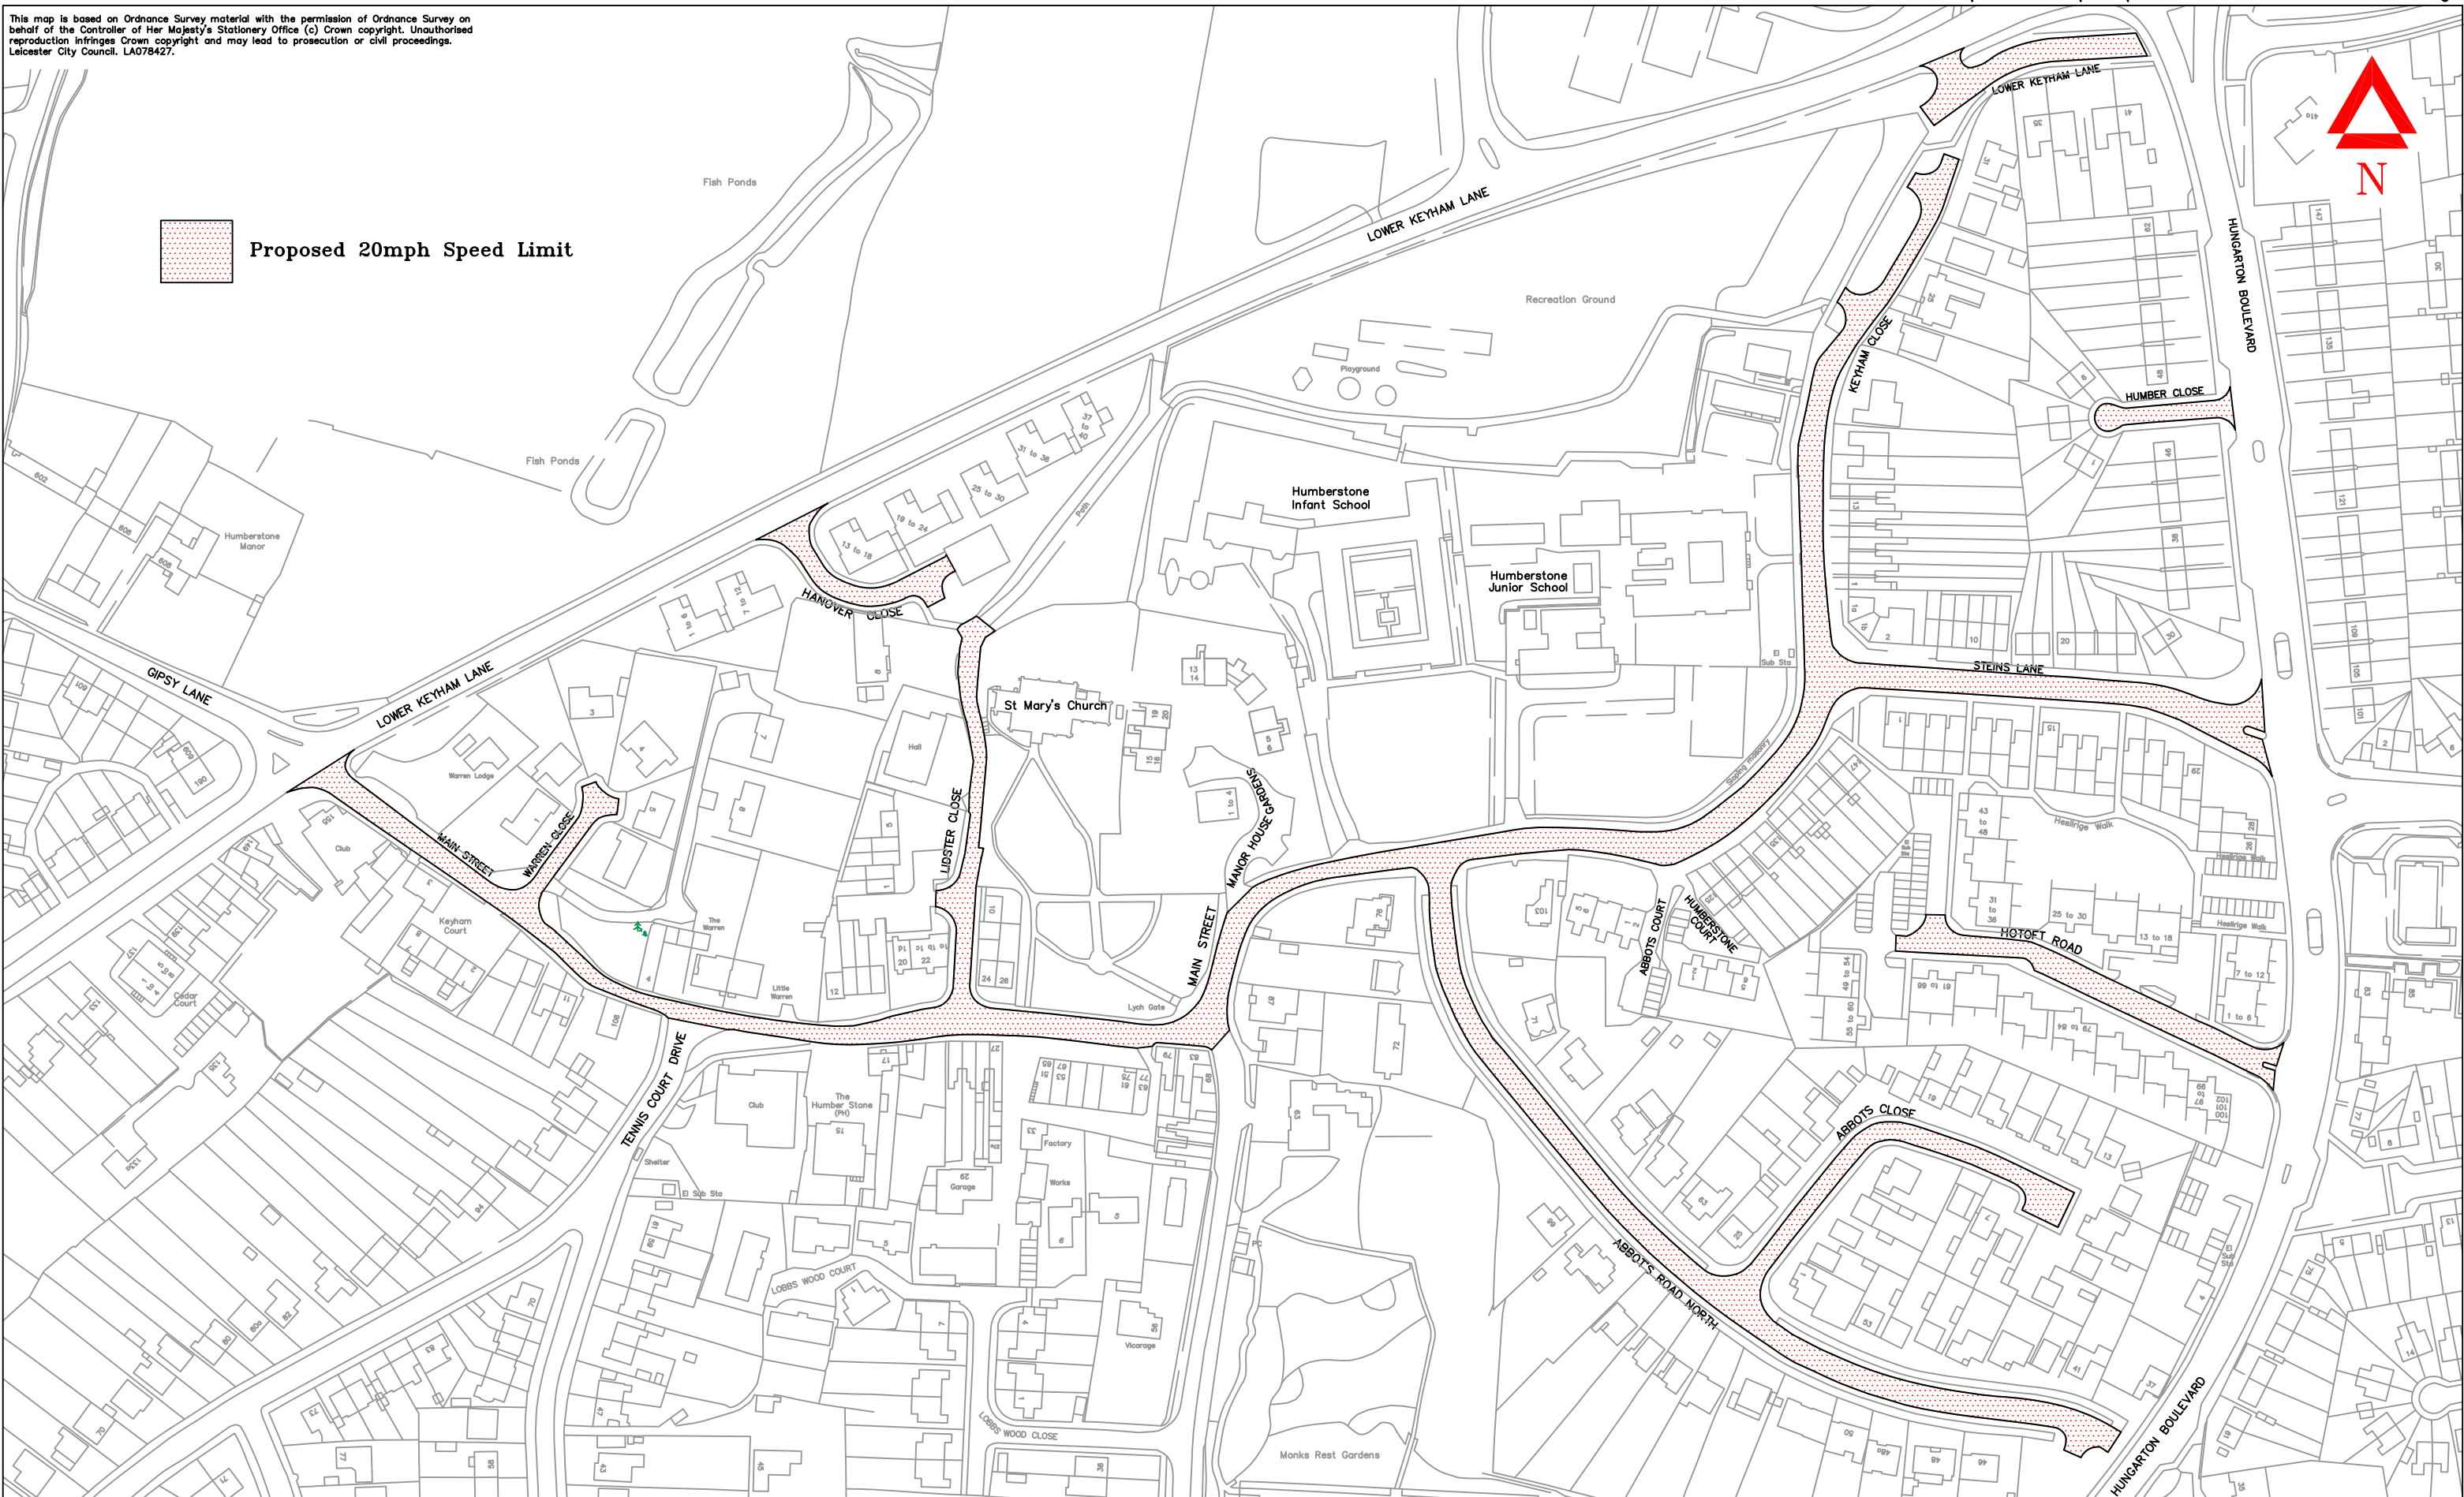

Proposed 20mph Speed Limit

HUMBERSTONE AND HAMILTON WARD
Humberstone Village
Proposed 20mph Speed Limit

DATE	20th March 2013
DRG. No.	HD/N105950C/L(O)/C01a
ACAD	SRW
CHECKED	BP
SCALE	A3 Not to Scale
LETTER FILE	Humberstone
ACAD FILE	H:\RST\RSE\20mph...\Schemes\Humberstone Village

Leicester City Council

ANDREW L SMITH
Director, Planning, Transportation
and Economic Development