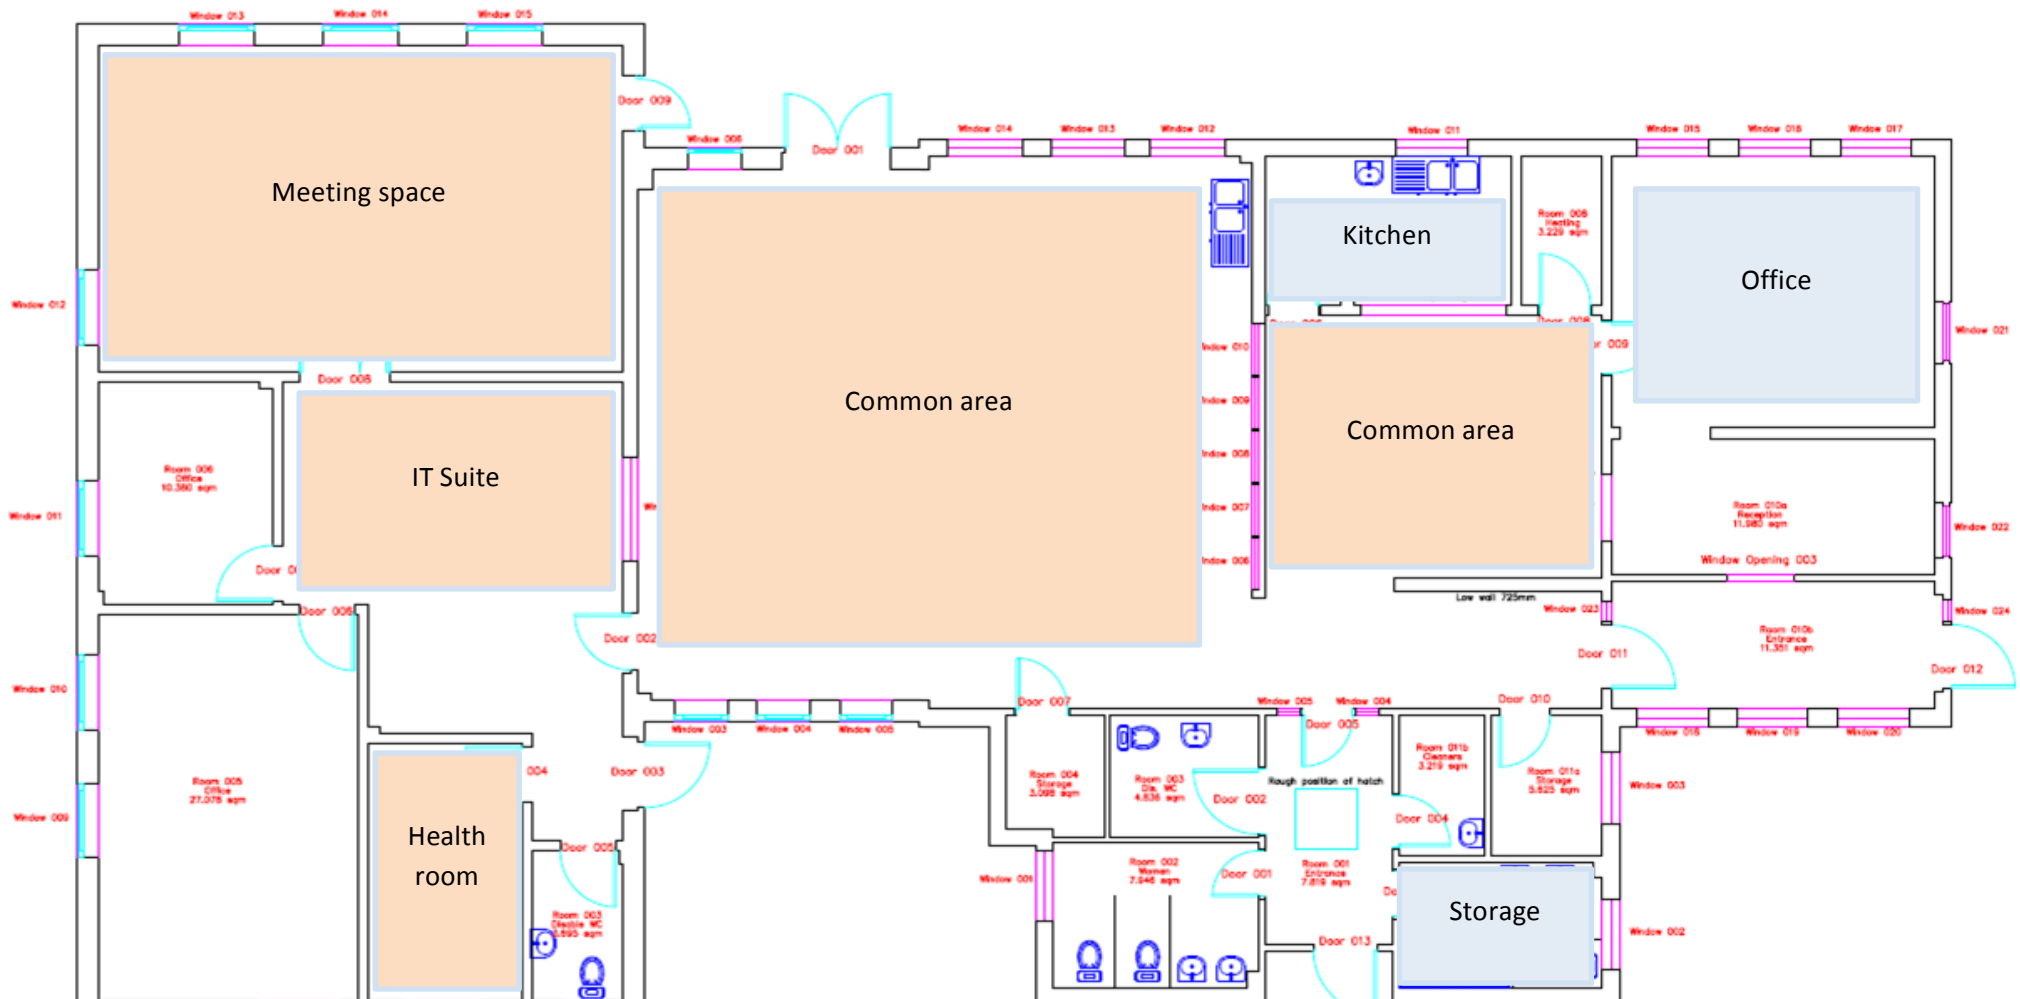

Ground floor plan

Activity timetable

Day	Activity
Monday	-
Tuesday	6pm - 8pm (open to all aged 13 to 19) 6pm - 7.30pm fortnightly (Choices clinic)
Wednesday	3.15pm - 5.15pm (open to all aged 13 to 19) 6pm - 8pm term-time only (Soft Touch Arts session)
Thursday	3.15pm - 5.15pm (open to all aged 13 to 19) 6pm - 8pm weekly fortnightly (for young carers)
Friday	6pm - 8pm (open to all aged 13 to 19)
Saturday	-
Sunday	-

Building Information

Gross internal area	393 square metres
Site area	1,171 square metres
No. car parking spaces on site	4
Conservation status	The building is not in a conservation area and does not appear as a listed building.