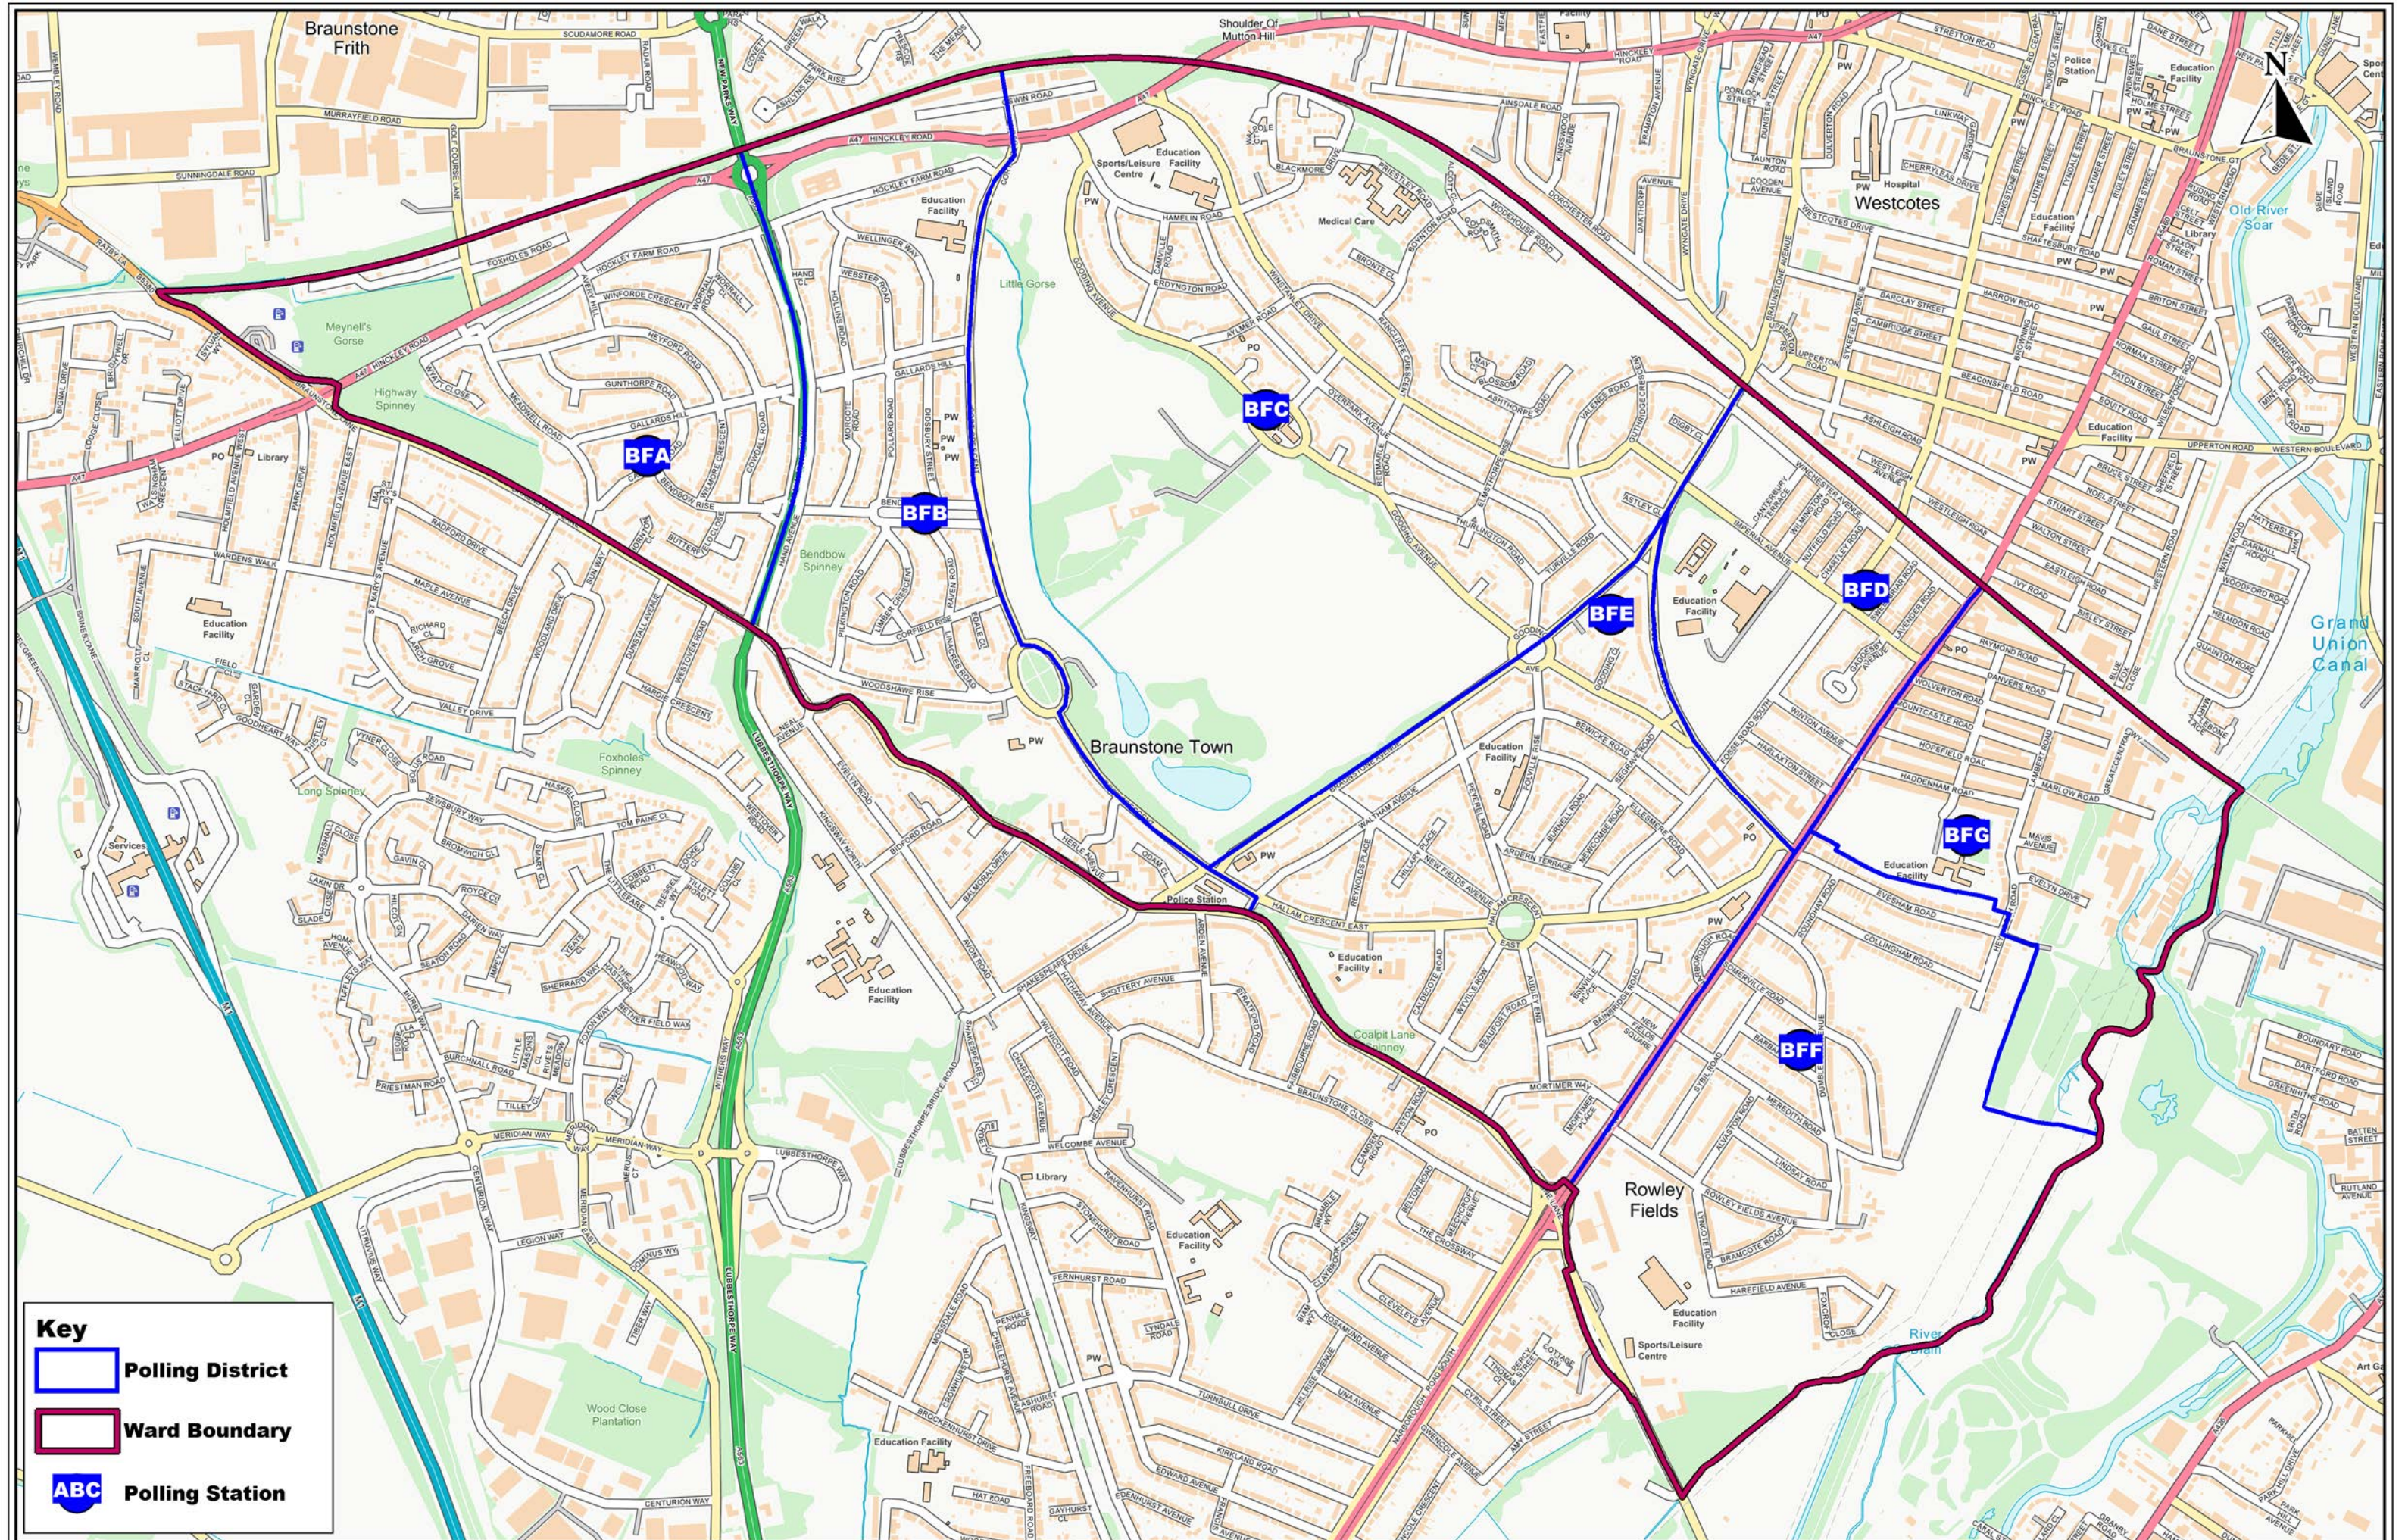

Belgrave Ward

Date: 20/03/2019

© Crown copyright and database rights
 2019 Ordnance Survey 100019264

Key

-  Polling District
-  Ward Boundary
-  Polling Station

Braunstone Park & Rowley Fields Ward

Date: 20/03/2019

Key

- Polling District**
- Ward Boundary**
- ABC **Polling Station**

Key

- Polling District
- Ward Boundary
- ABC Polling Station

Key

- Polling District
- Ward Boundary
- ABC Polling Station

Key

-  Polling District
-  Ward Boundary
-  ABC Polling Station