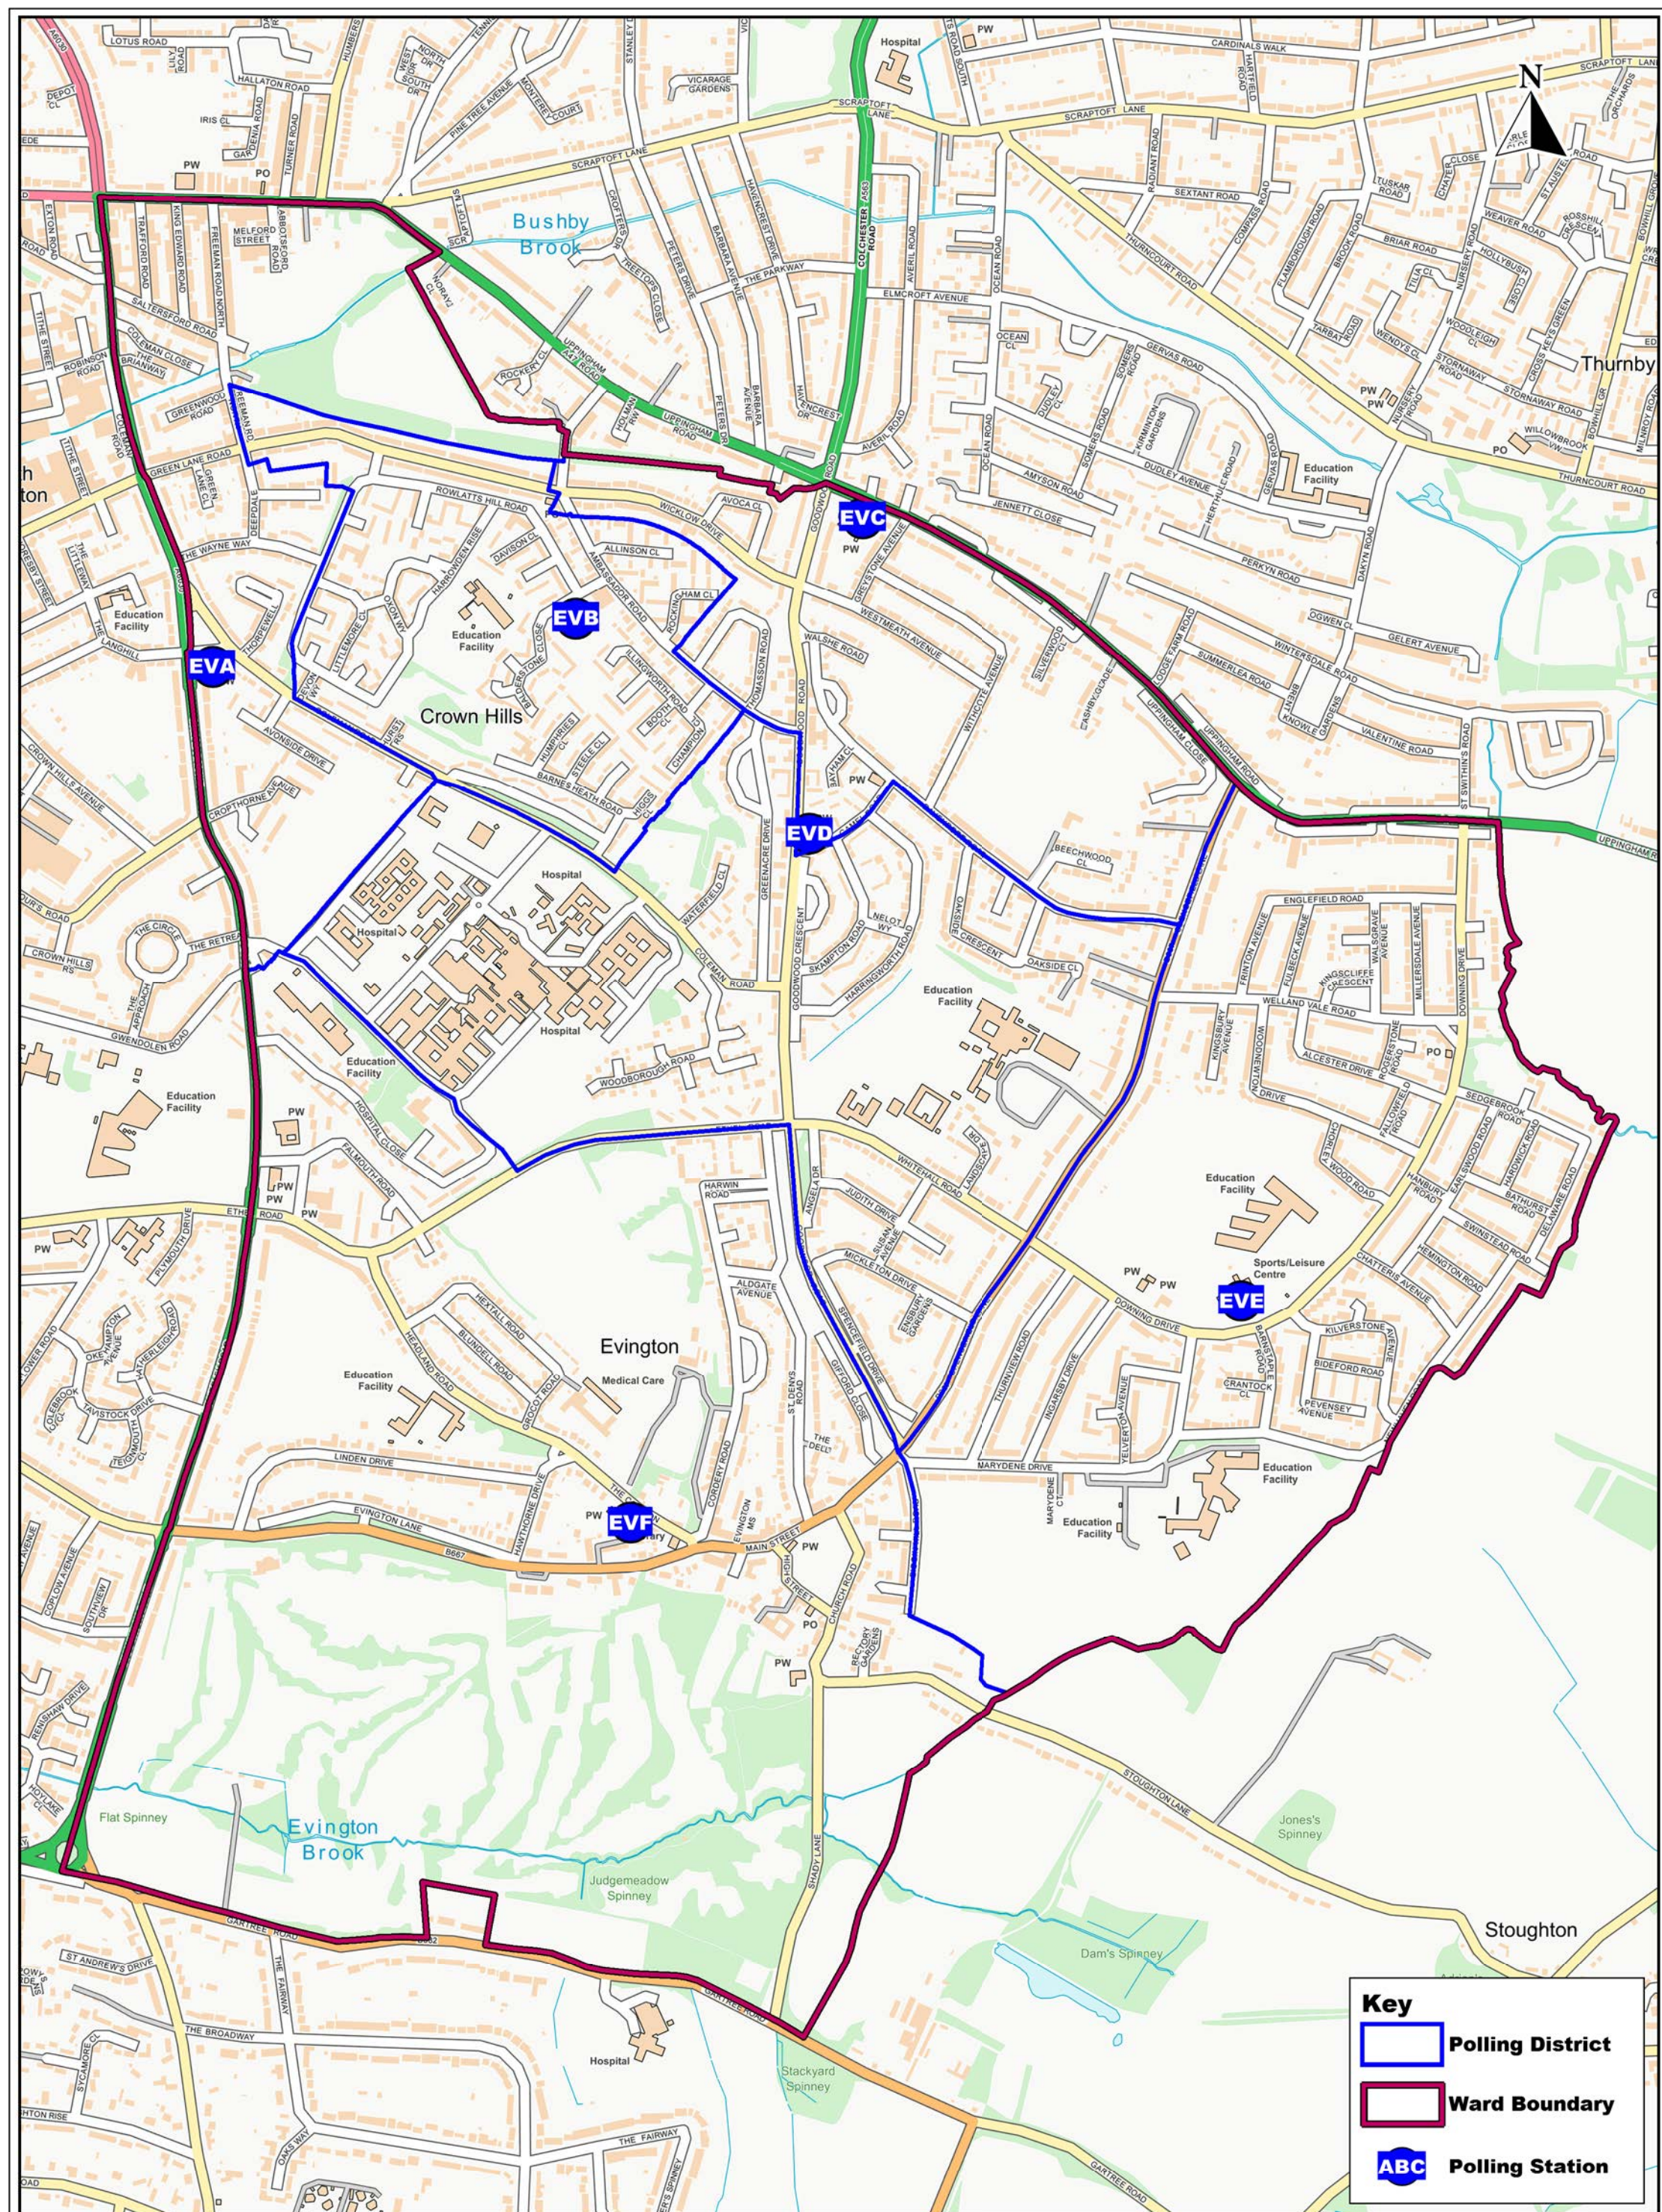

Belgrave Ward

Date: 20/03/2019

© Crown copyright and database rights
 2019 Ordnance Survey 100019264

Key

-  Polling District
-  Ward Boundary
-  Polling Station

Braunstone Park & Rowley Fields Ward

Date: 20/03/2019

Key

- Polling District**
- Ward Boundary**
- ABC **Polling Station**

Key

- Polling District
- Ward Boundary
- ABC Polling Station

Key

- Polling District
- Ward Boundary
- ABC Polling Station

Key

-  Polling District
-  Ward Boundary
-  ABC Polling Station