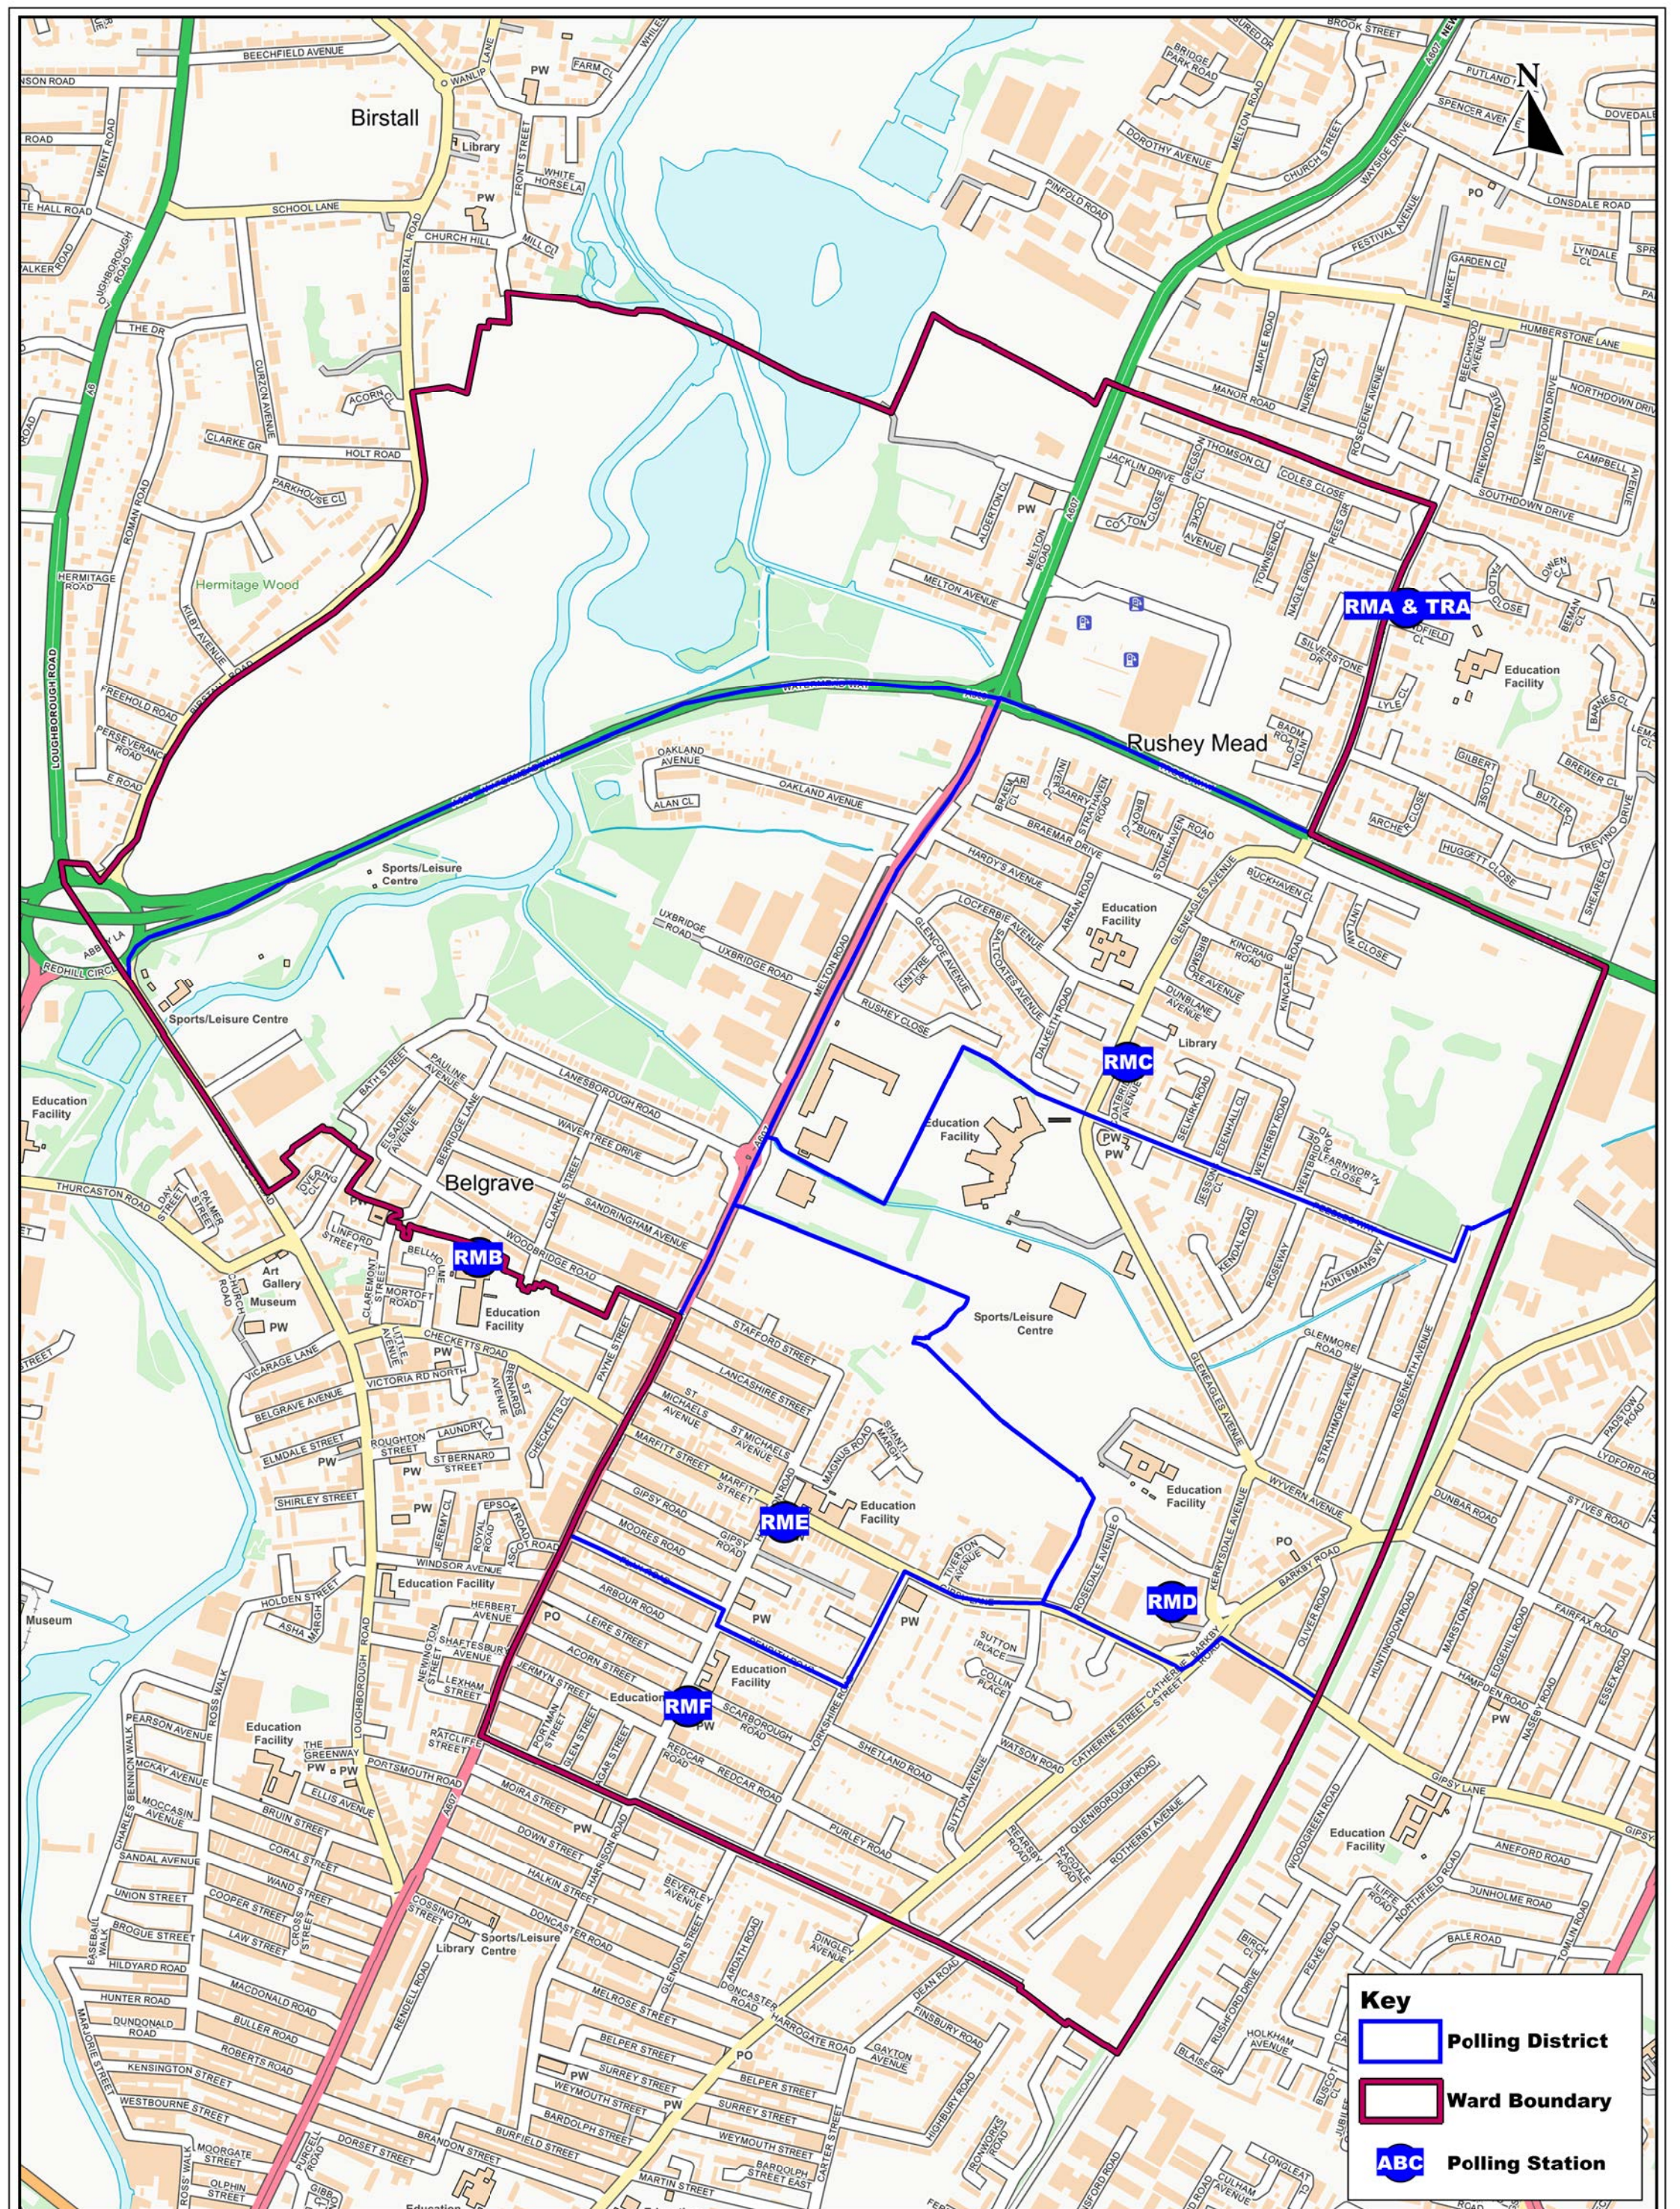

Key

- Polling District**
- Ward Boundary**
- ABC **Polling Station**

Key

- Polling District
- Ward Boundary
- ABC Polling Station

Key

- Polling District
- Ward Boundary
- ABC Polling Station

Key

-  Polling District
-  Ward Boundary
-  ABC Polling Station

Knighton Ward

Date: 20/03/2019

© Crown copyright and database rights
 2019 Ordnance Survey 100019264

Key

- Polling District
- Ward Boundary
- ABC Polling Station

Key

- Polling District
- Ward Boundary
- ABC Polling Station