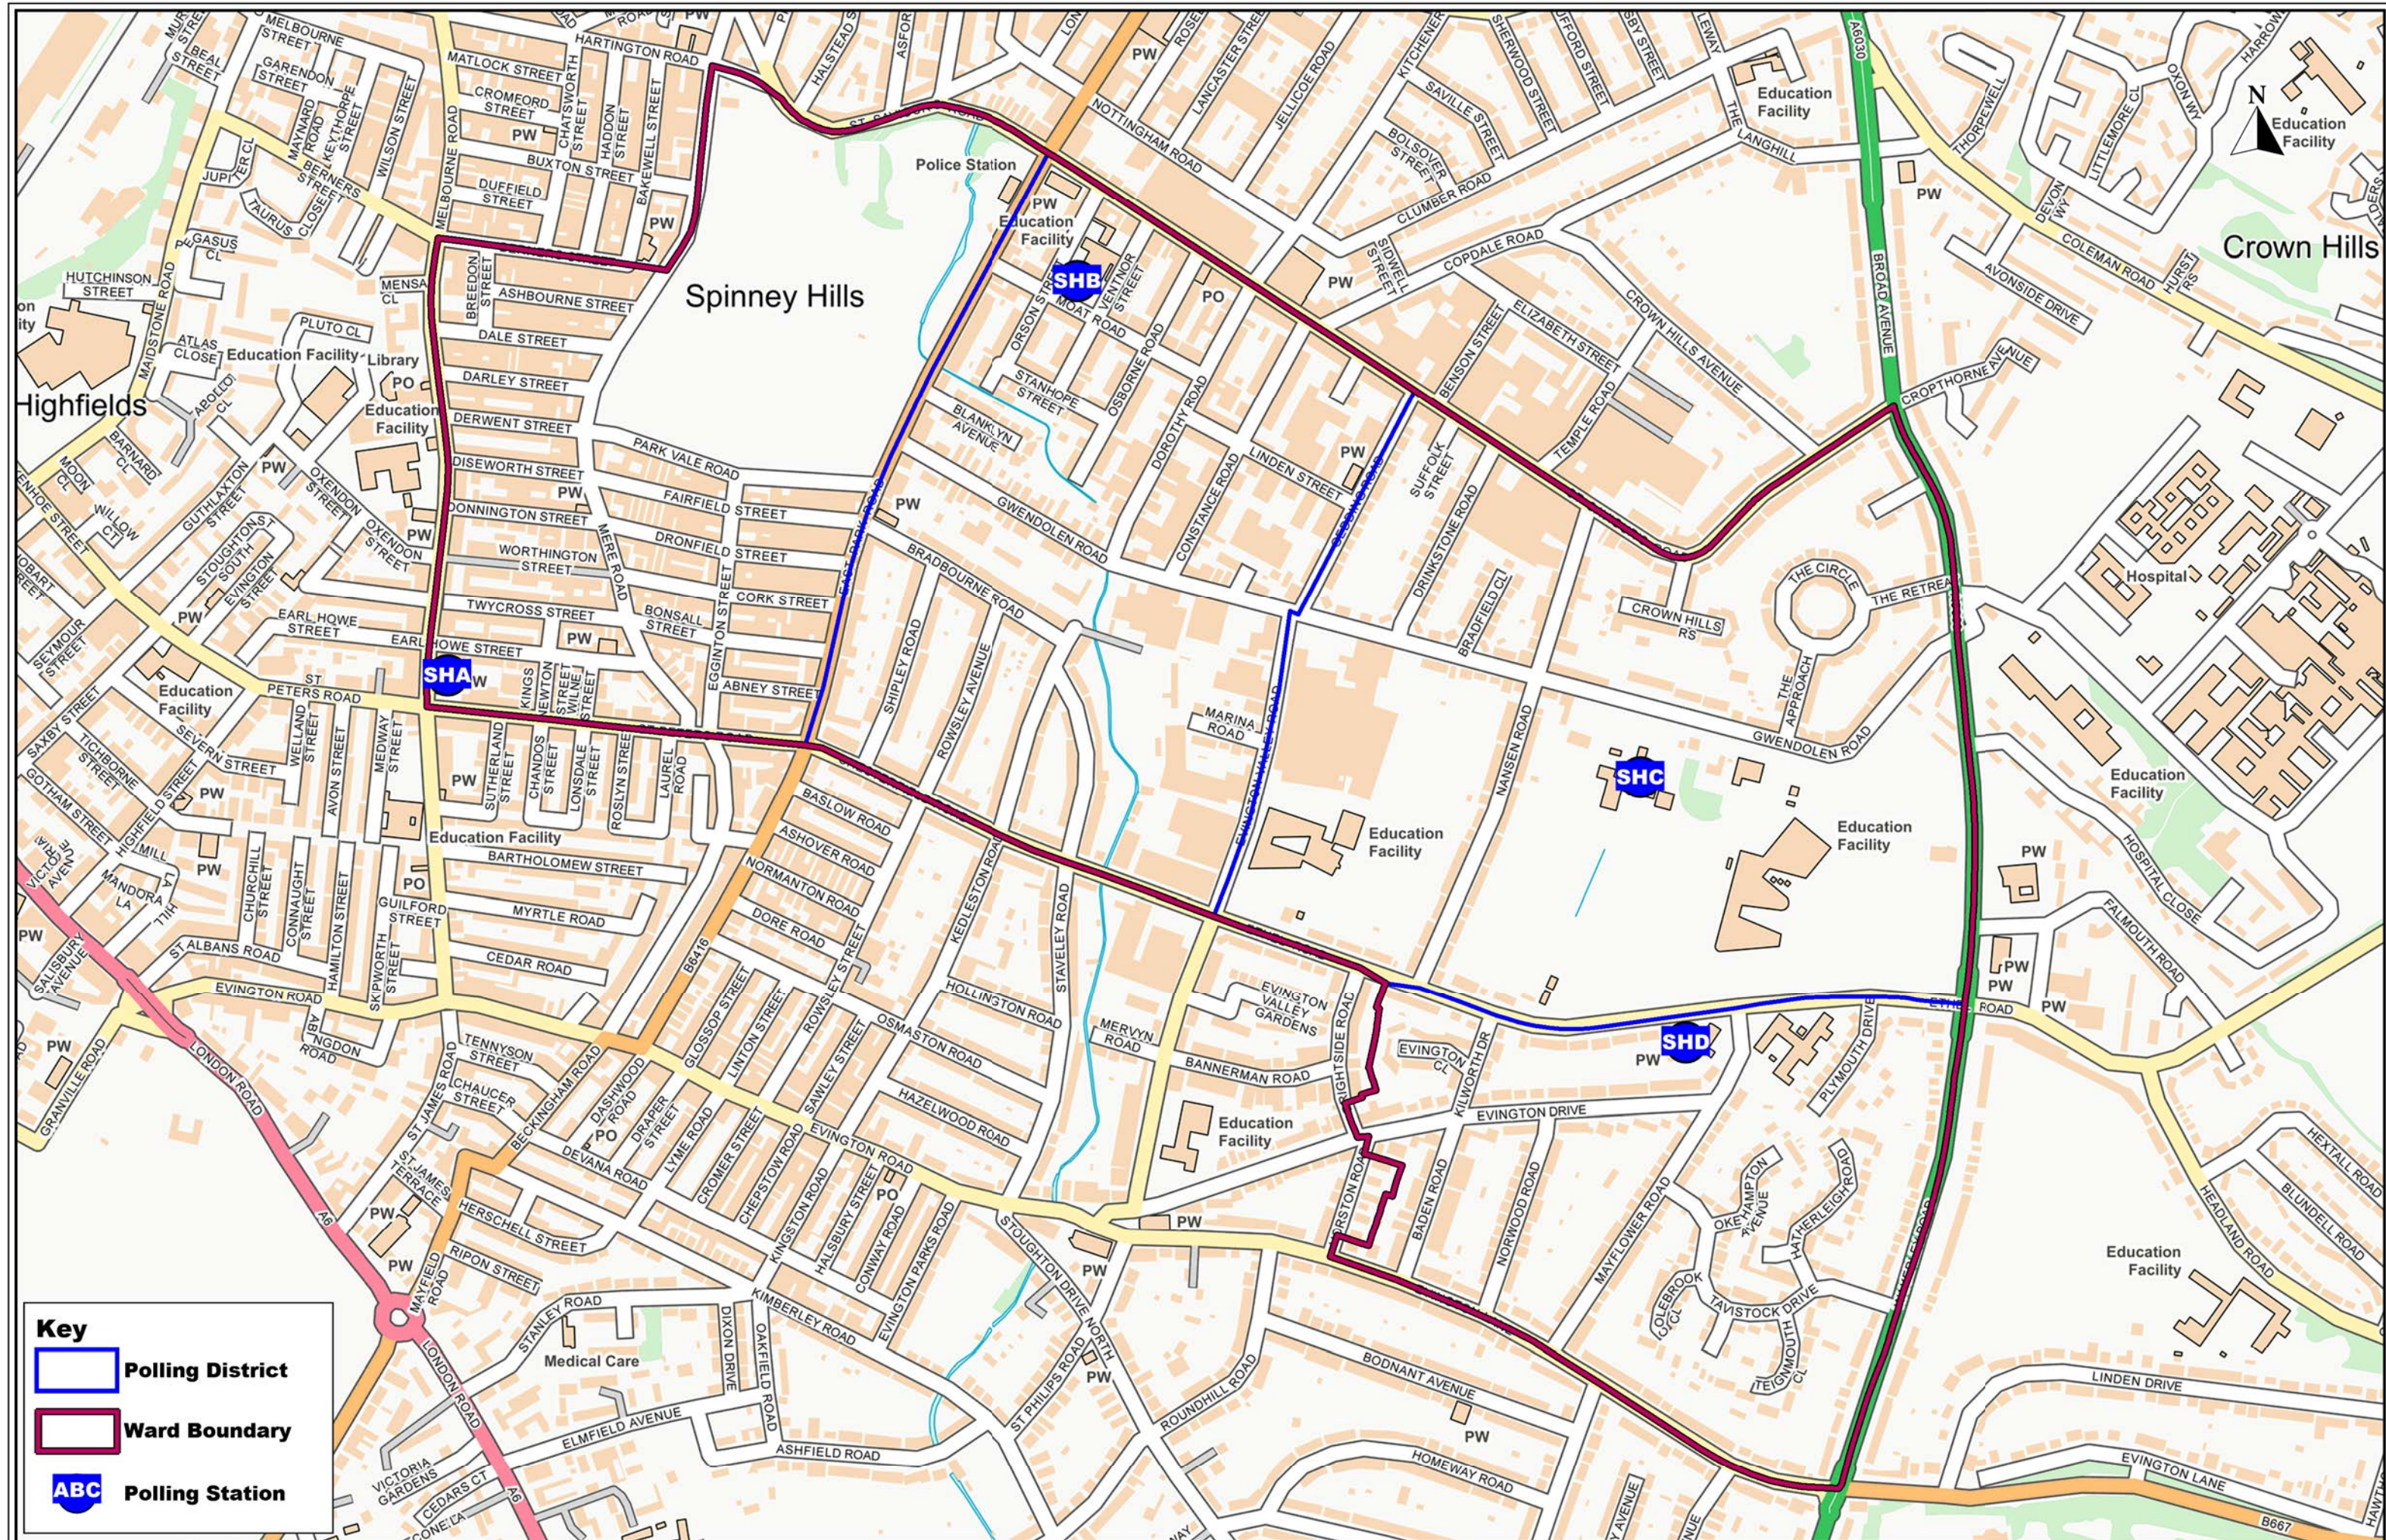

Key

- Polling District**
- Ward Boundary**
- ABC **Polling Station**

Key

- Polling District
- Ward Boundary
- ABC Polling Station

Key

- Polling District
- Ward Boundary
- ABC Polling Station

Key

-  Polling District
-  Ward Boundary
-  ABC Polling Station

Knighton Ward

Date: 20/03/2019

© Crown copyright and database rights
 2019 Ordnance Survey 100019264

Key

- Polling District
- Ward Boundary
- ABC Polling Station

Key

- Polling District
- Ward Boundary
- ABC Polling Station