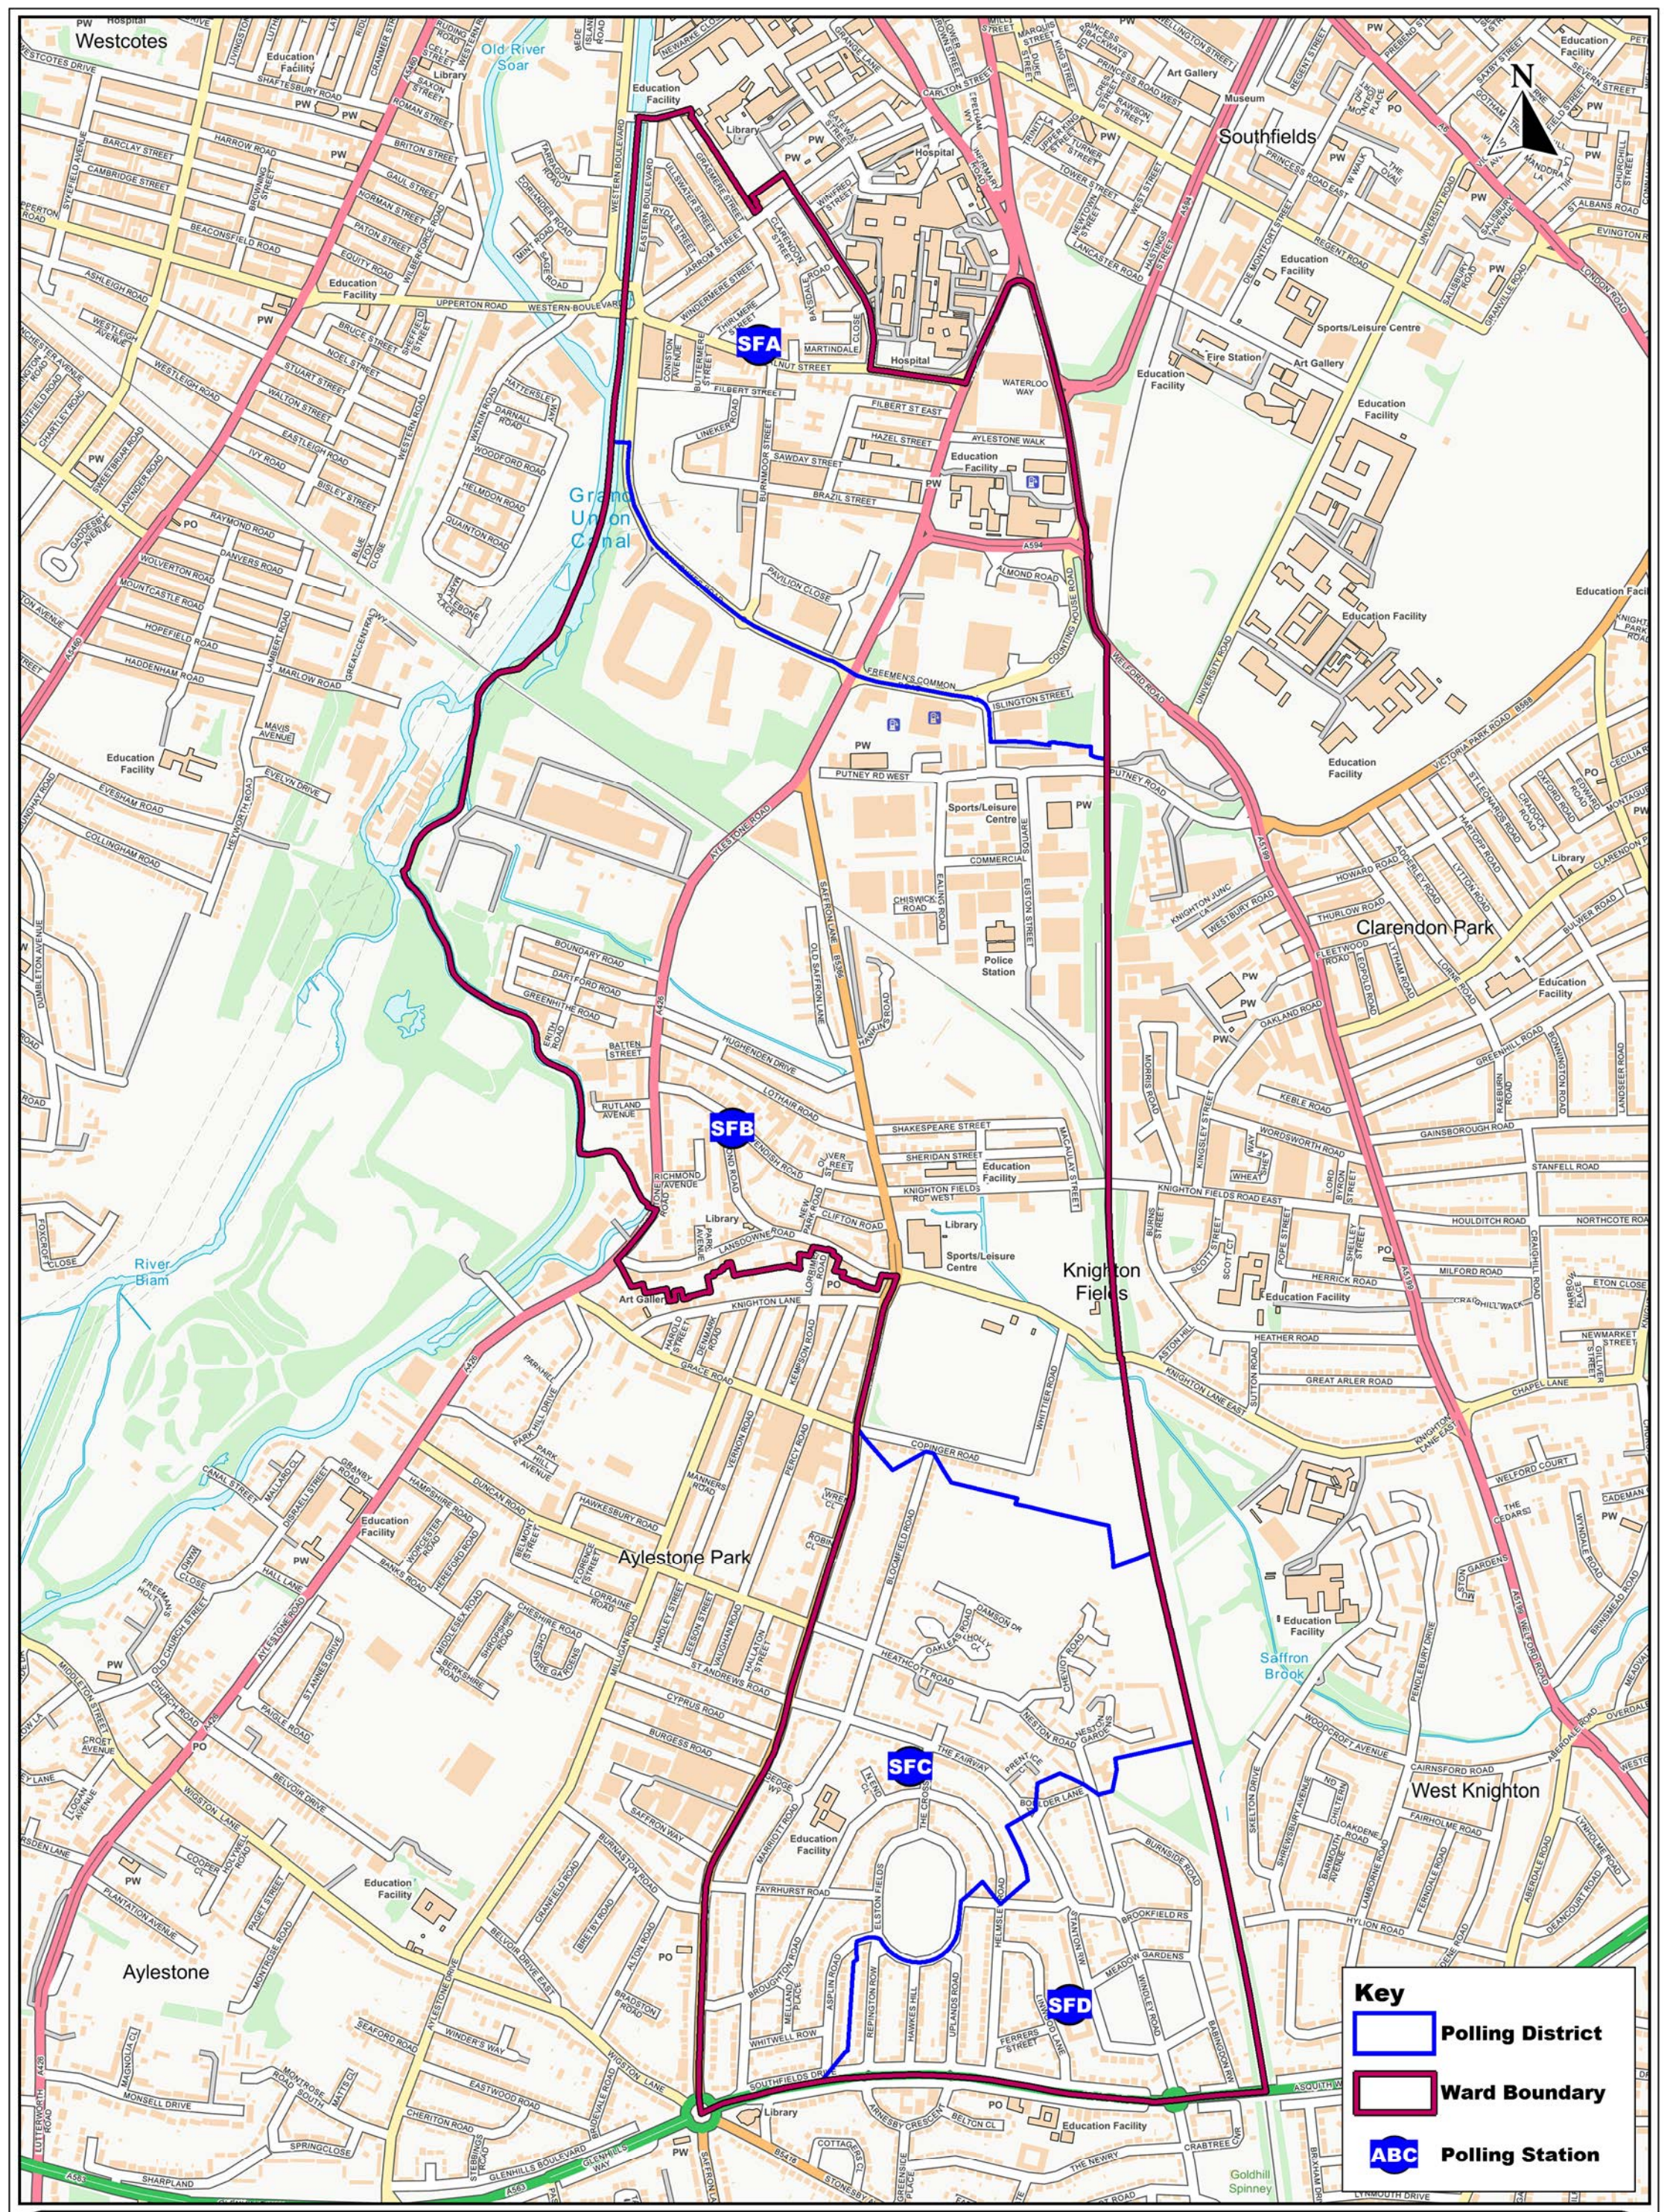

Key

- Polling District**
- Ward Boundary**
- ABC **Polling Station**

Key

- Polling District
- Ward Boundary
- ABC Polling Station

Key

- Polling District
- Ward Boundary
- ABC Polling Station

Key

-  Polling District
-  Ward Boundary
-  ABC Polling Station

Knighton Ward

Date: 20/03/2019

© Crown copyright and database rights
 2019 Ordnance Survey 100019264

Key

- Polling District
- Ward Boundary
- ABC Polling Station

Key

- Polling District
- Ward Boundary
- ABC Polling Station