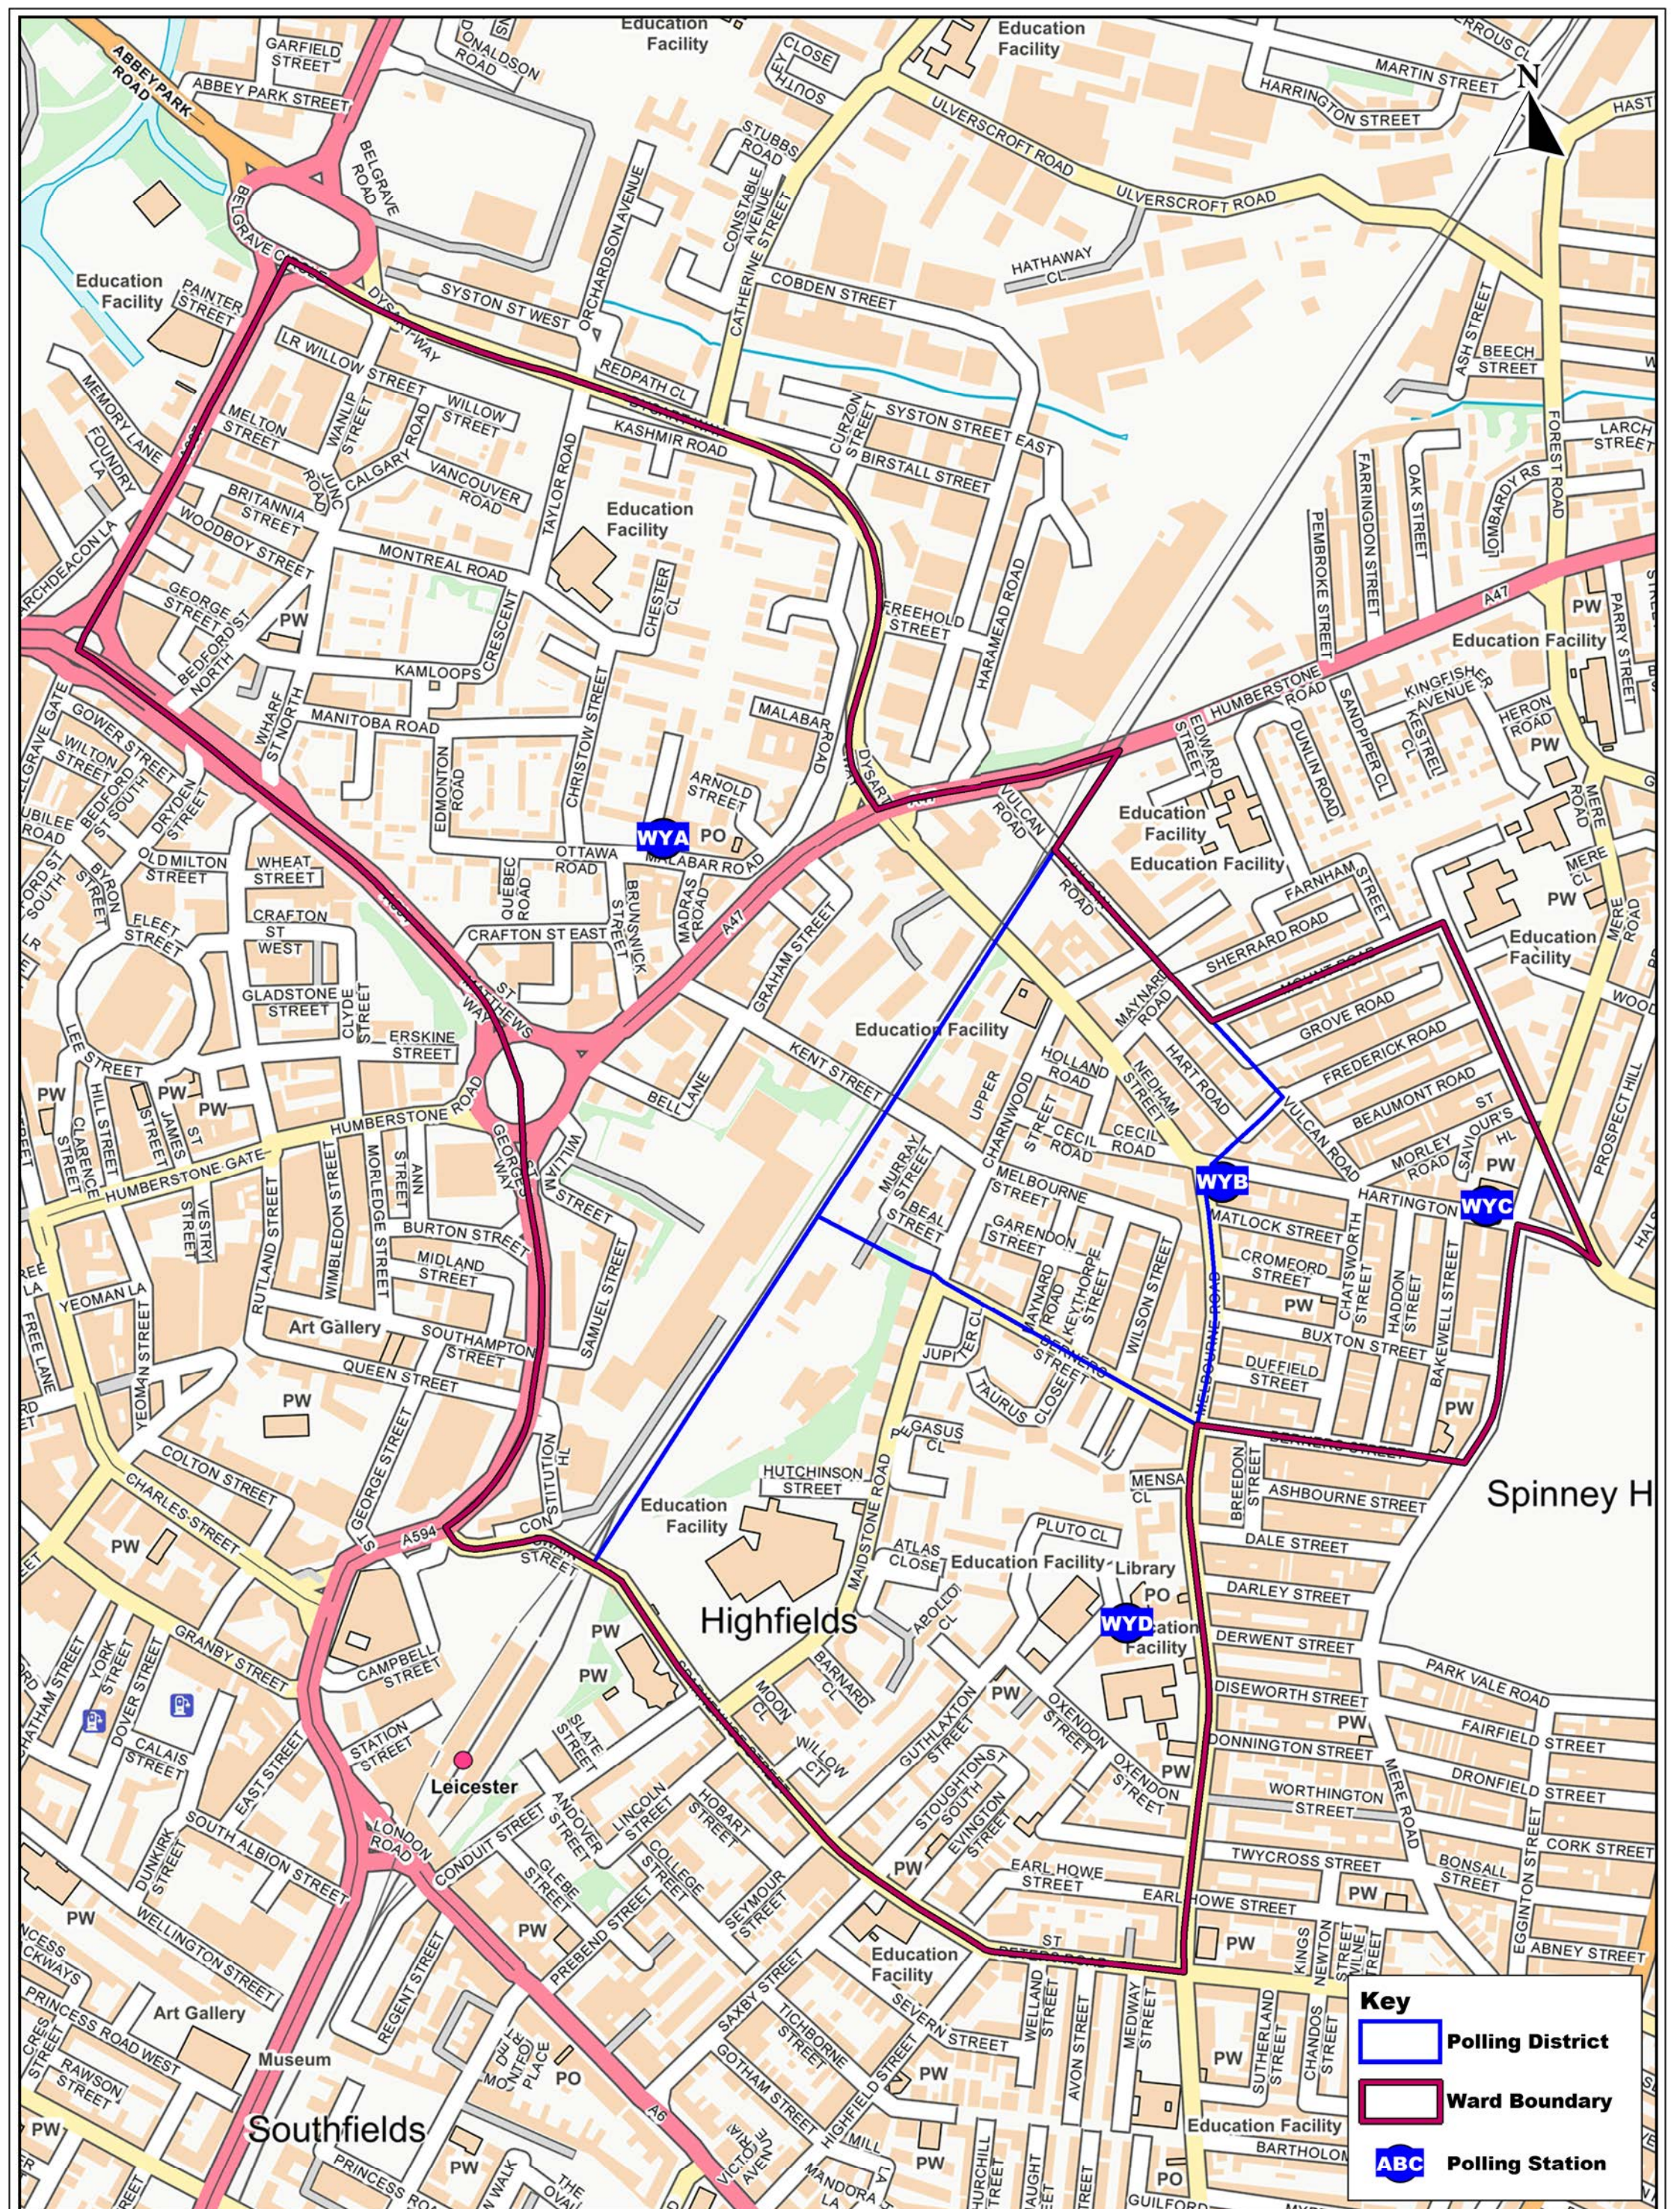

Key

- Polling District**
- Ward Boundary**
- ABC **Polling Station**

Key

- Polling District
- Ward Boundary
- ABC Polling Station

Key

- Polling District
- Ward Boundary
- ABC Polling Station

Key

-  Polling District
-  Ward Boundary
-  ABC Polling Station

Troon Ward

Date: 02/08/2019

© Crown copyright and database rights
 2019 Ordnance Survey 100019264

Key

- Polling District
- Ward Boundary
- ABC Polling Station

Produced By: Geographic Information Team
 Development, Planning & Transportation
 Halford Wing, 2nd Floor, City Hall
 115 Charles Street, Leicester LE1 1FZ.
 Tel: 0116 4542998 www.leicester.gov.uk/planning