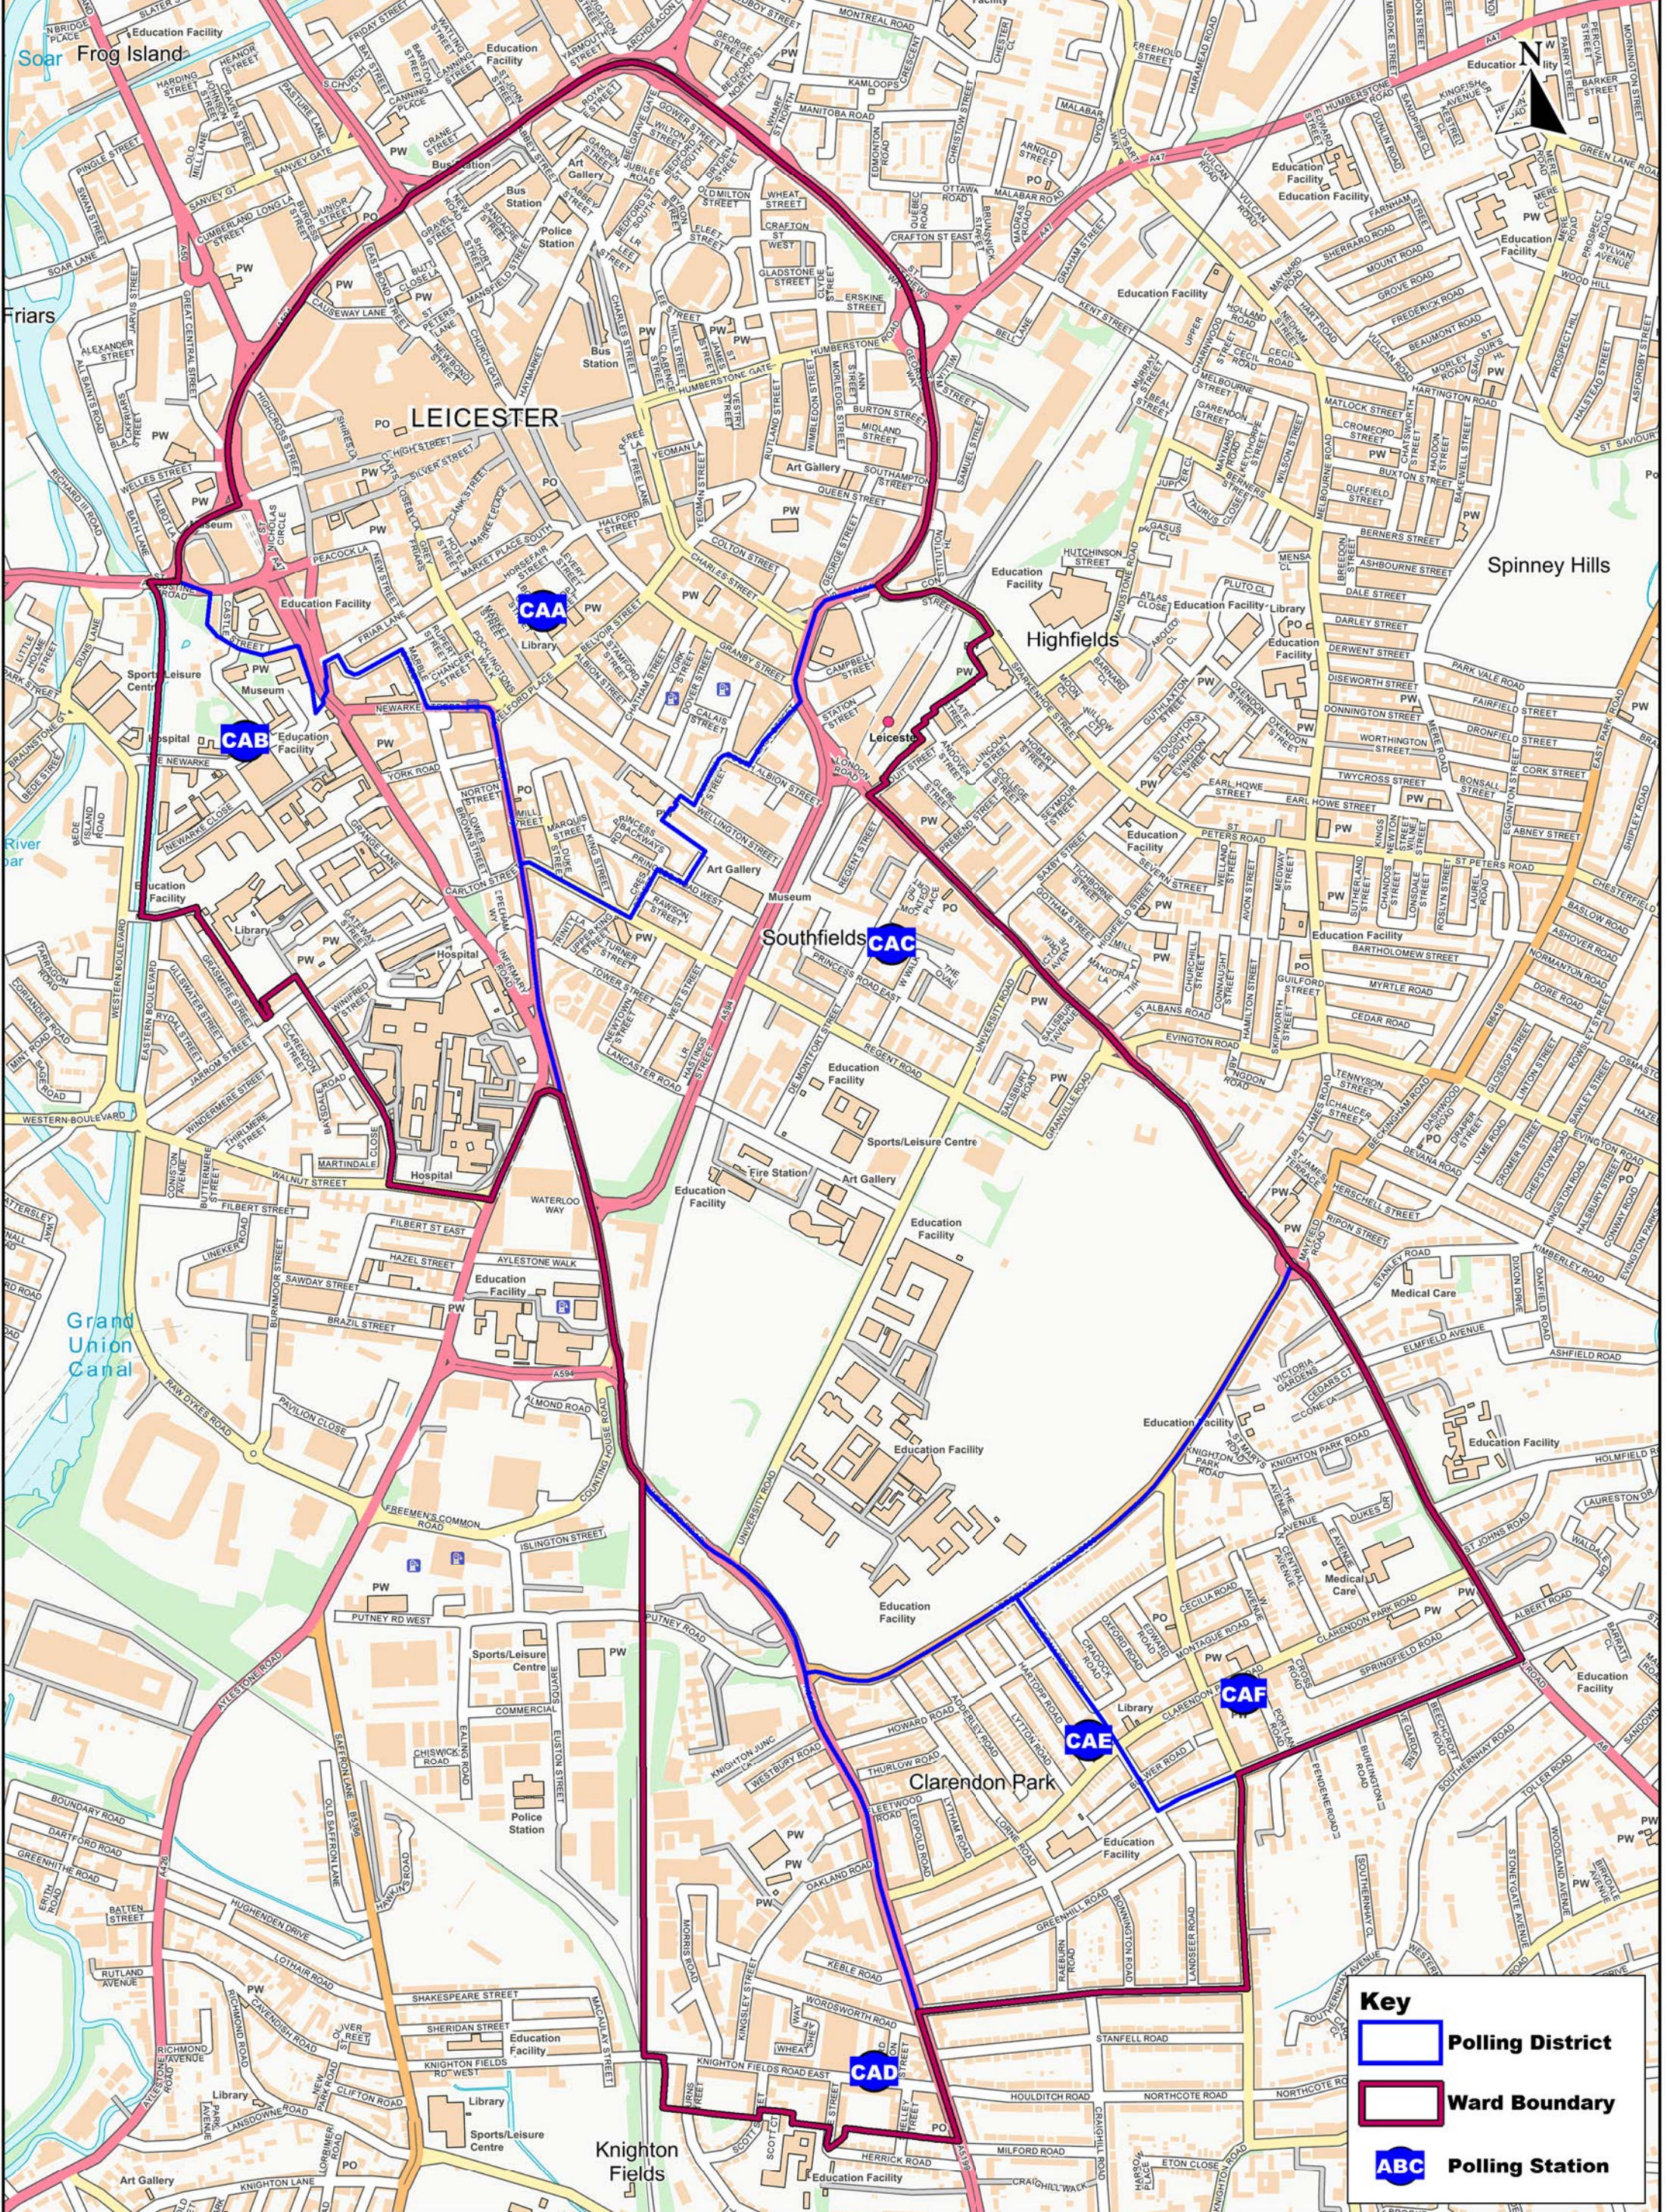

Belgrave Ward

Date: 20/03/2019

© Crown copyright and database rights
 2019 Ordnance Survey 100019264

Key

-  Polling District
-  Ward Boundary
-  Polling Station

Braunstone Park & Rowley Fields Ward

Date: 20/03/2019

Key

- Polling District**
- Ward Boundary**
- ABC **Polling Station**

Key

- Polling District
- Ward Boundary
- ABC Polling Station

Key

- Polling District
- Ward Boundary
- ABC Polling Station

Key

-  Polling District
-  Ward Boundary
-  ABC Polling Station