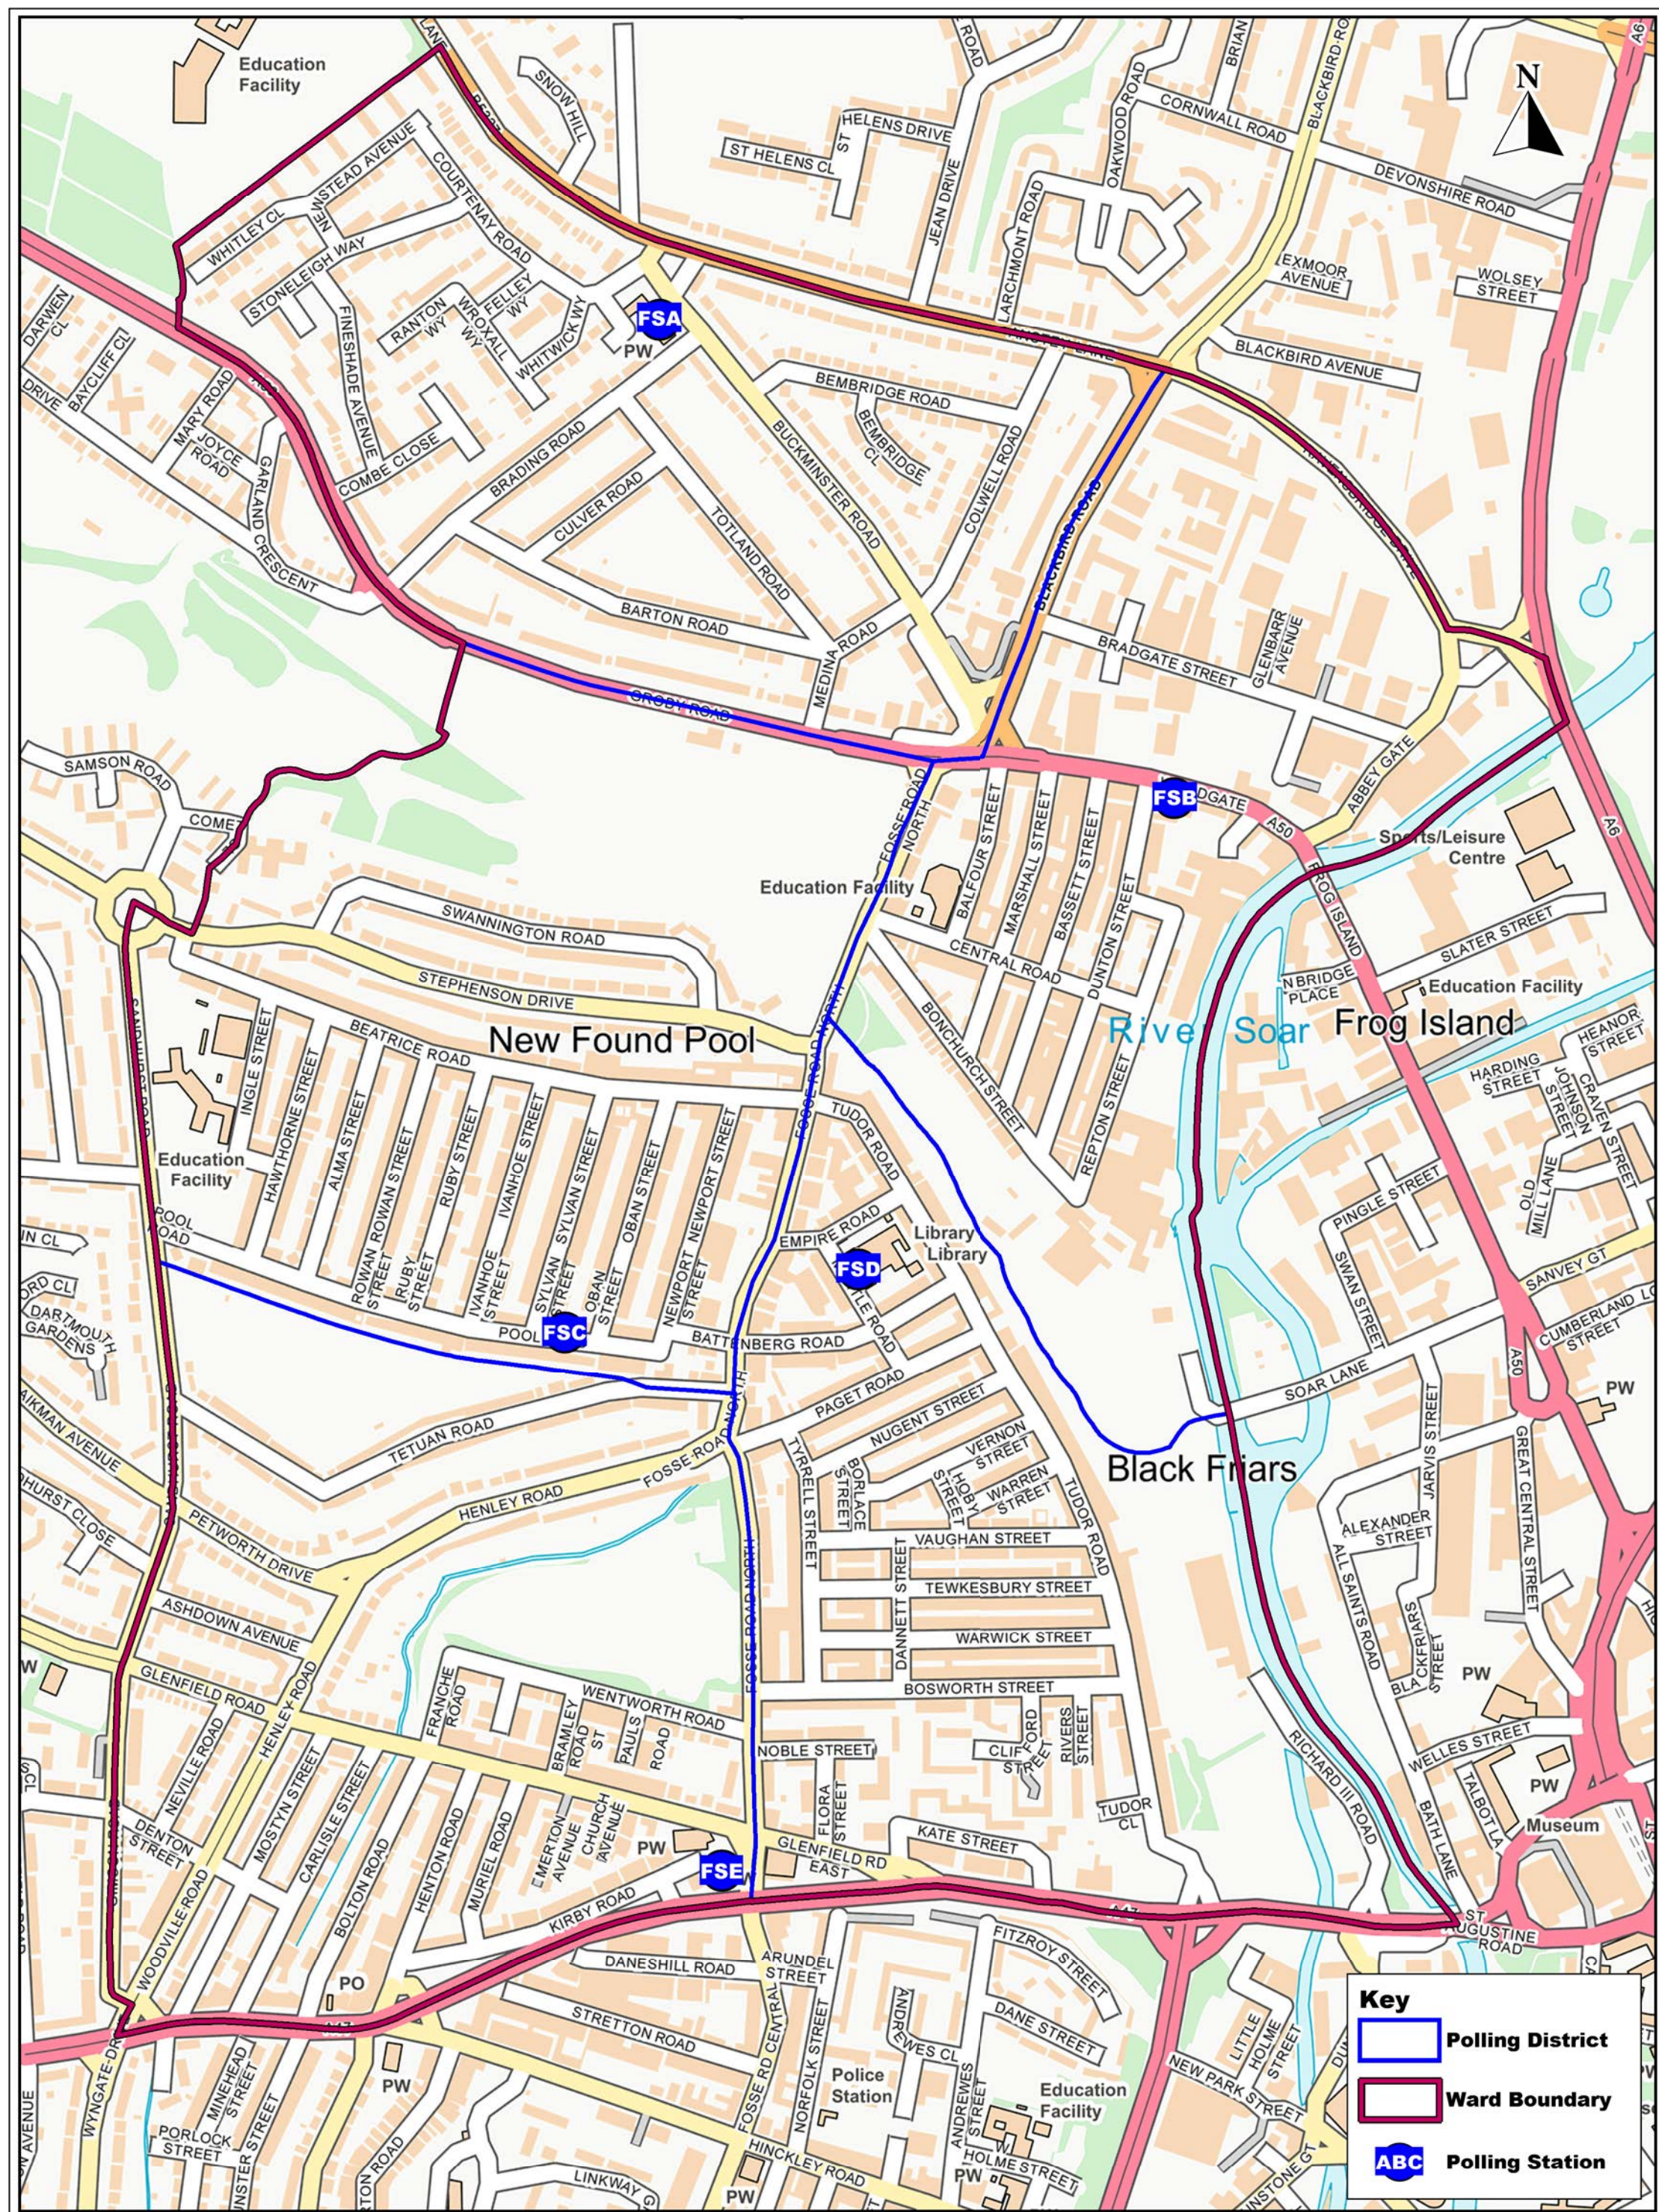

Belgrave Ward

Date: 20/03/2019

© Crown copyright and database rights
 2019 Ordnance Survey 100019264

Key

-  Polling District
-  Ward Boundary
-  Polling Station

Braunstone Park & Rowley Fields Ward

Date: 20/03/2019

Key

- Polling District**
- Ward Boundary**
- ABC **Polling Station**

Key

- Polling District
- Ward Boundary
- ABC Polling Station

Key

- Polling District
- Ward Boundary
- ABC Polling Station

Key

-  Polling District
-  Ward Boundary
-  ABC Polling Station