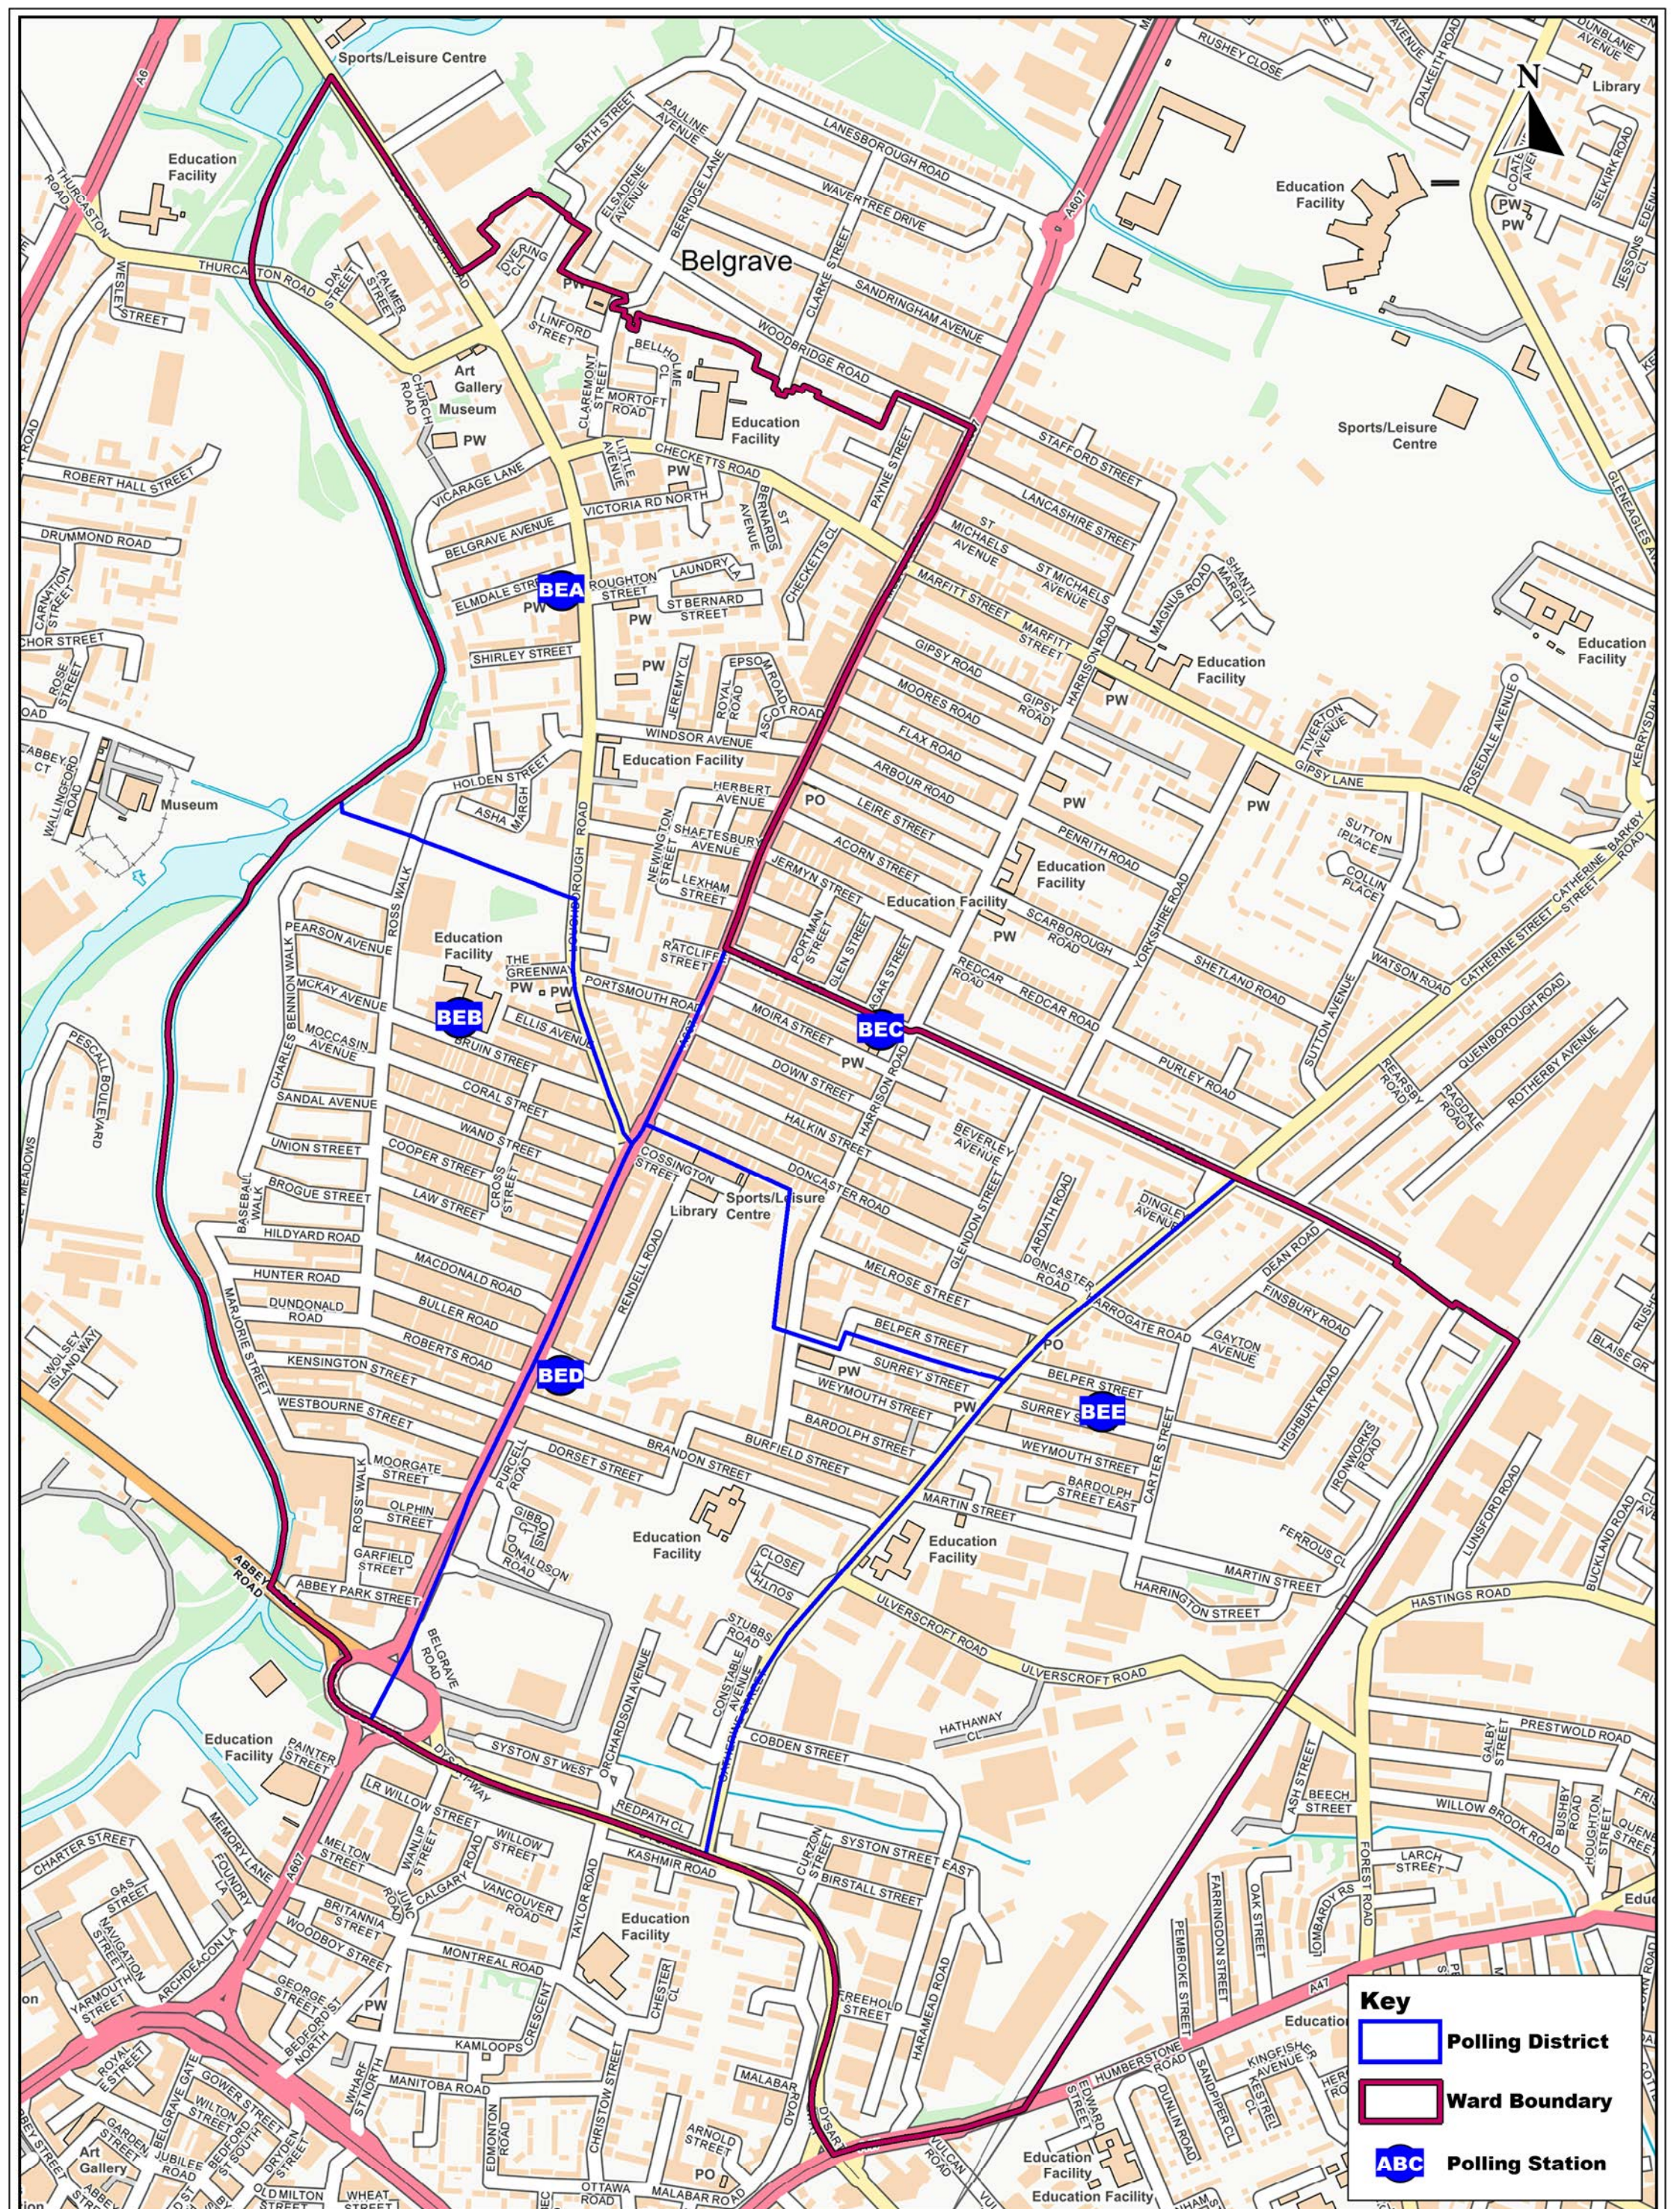

Produced By: Geographic Information Team
Development, Planning & Transportation
Halford Wing, 2nd Floor, City Hall
115 Charles Street, Leicester LE1 1FZ.
Tel: 0116 4542998 www.leicester.gov.uk/planning

Belgrave Ward

Date: 20/03/2019

© Crown copyright and database rights
2019 Ordnance Survey 100019264