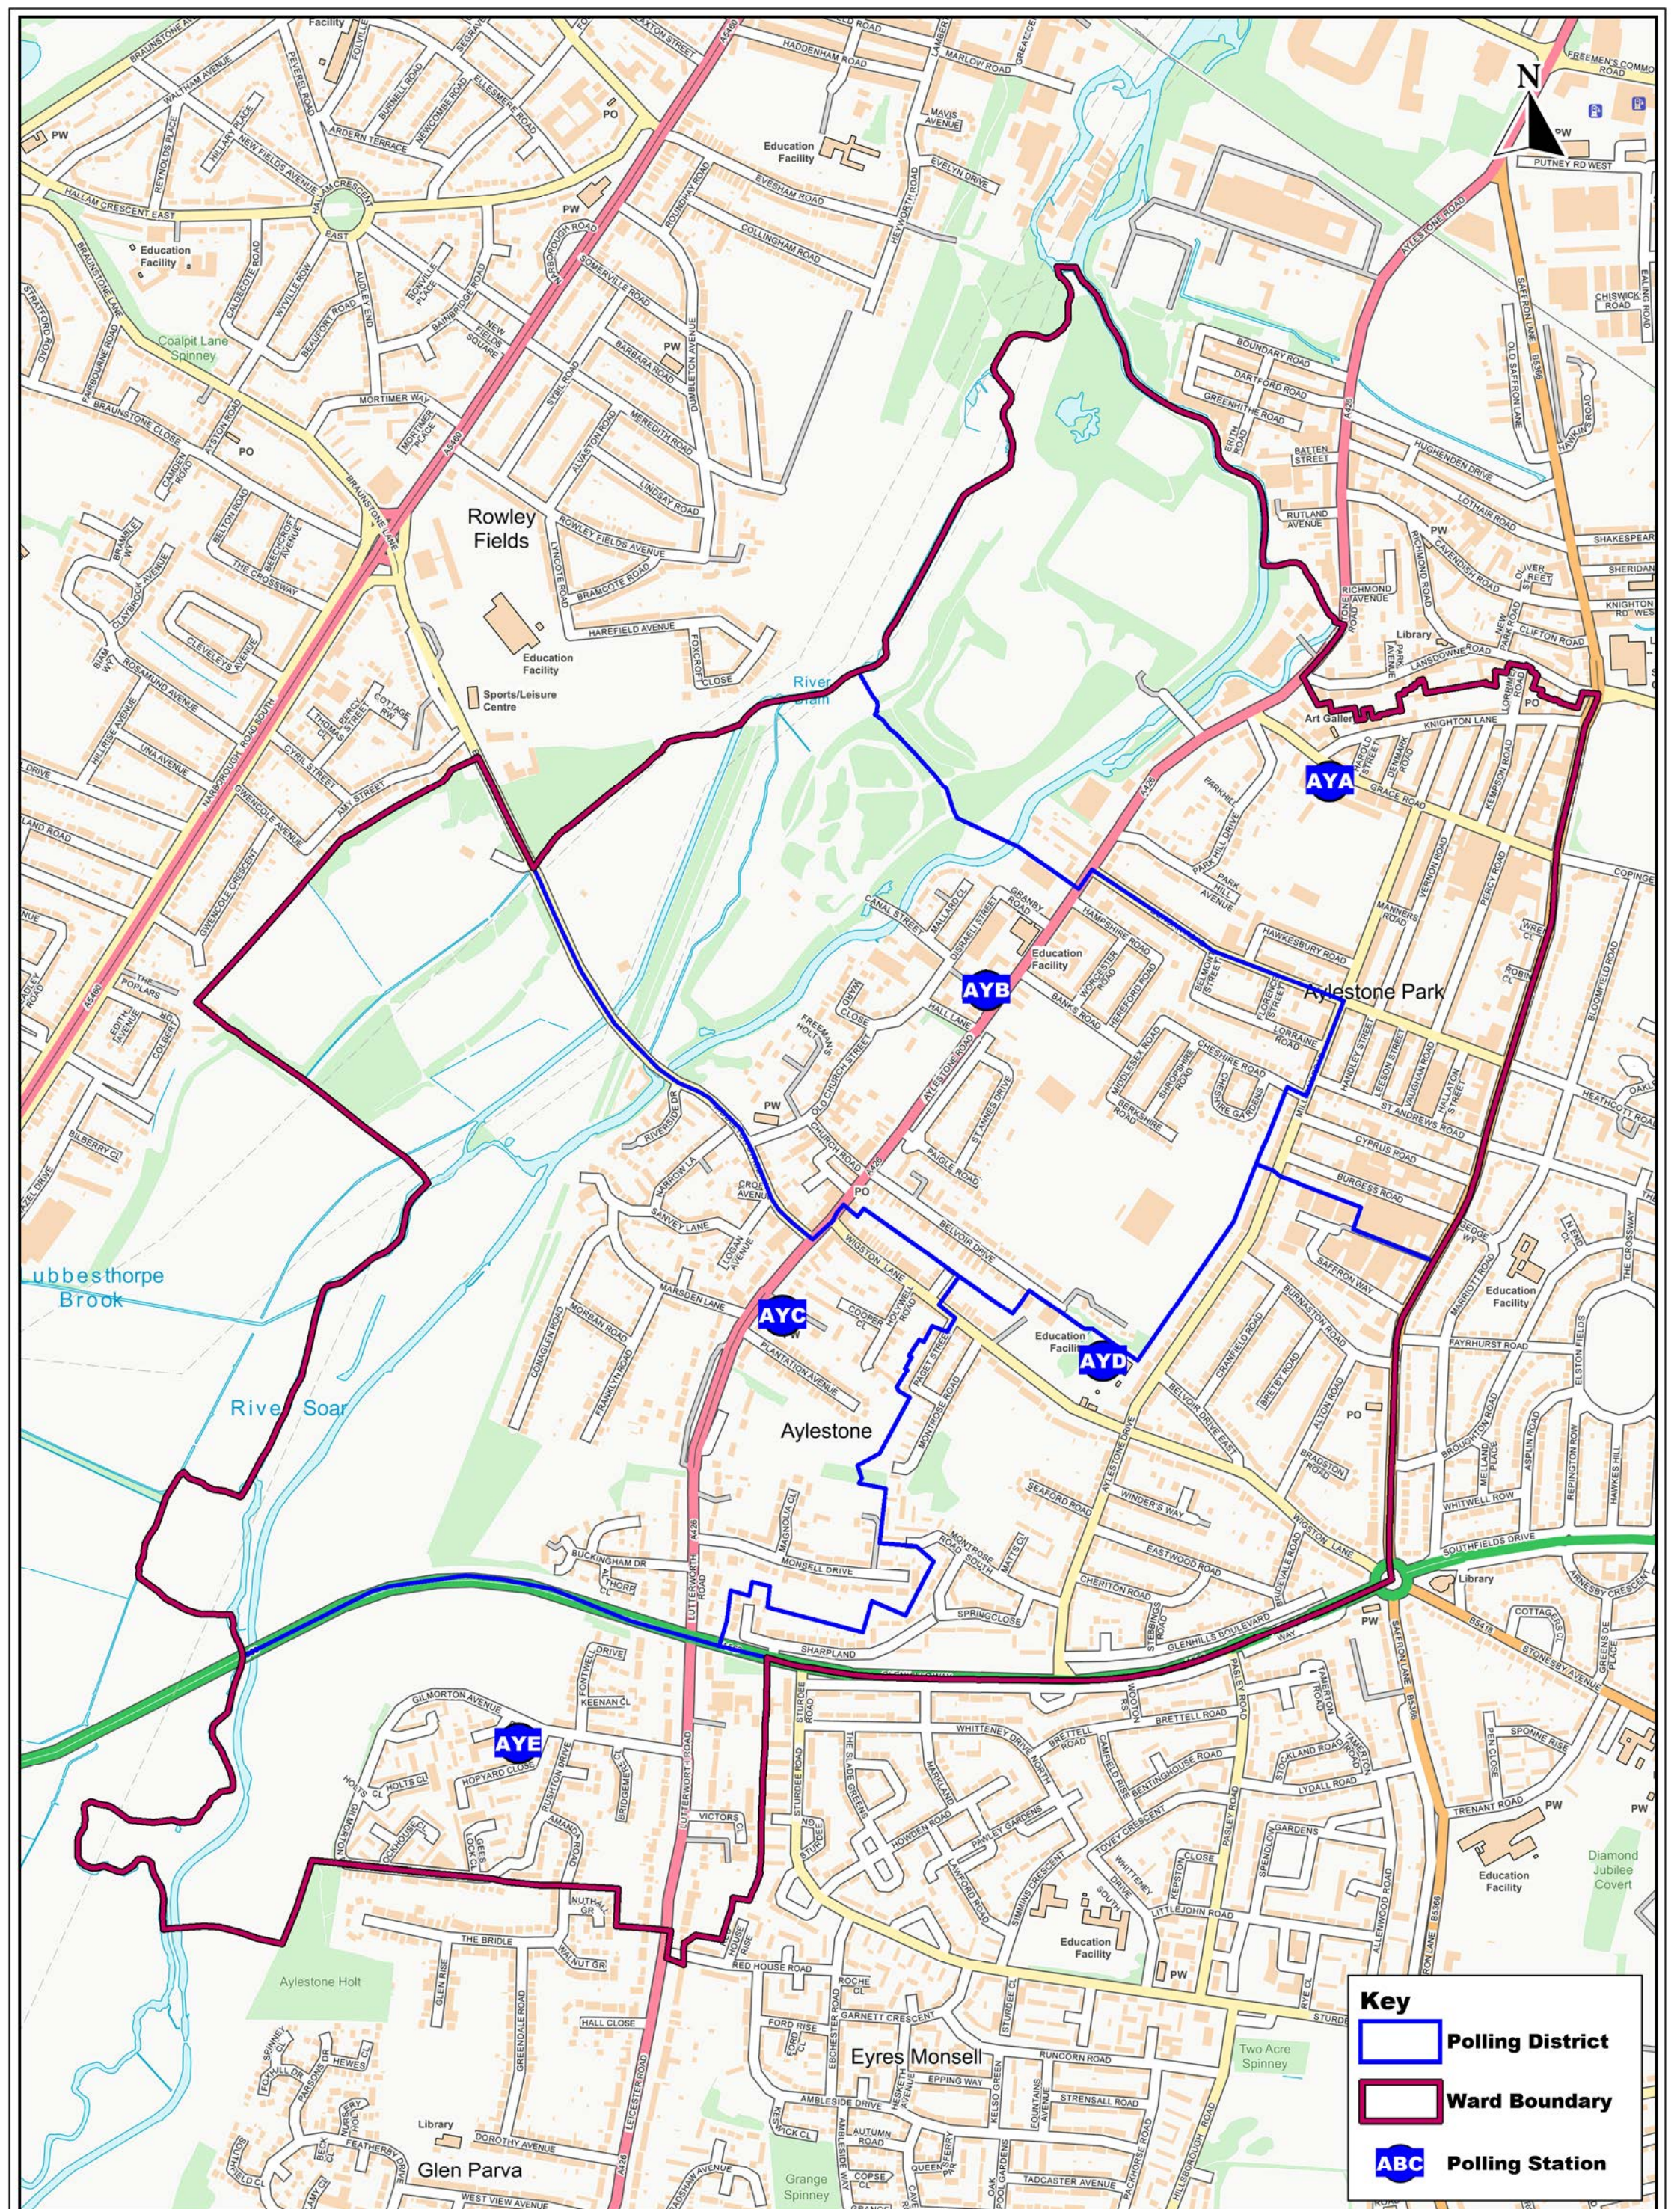

Key

- Polling District
- Ward Boundary
- ABC Polling Station

Key

- Polling District**
- Ward Boundary**
- ABC **Polling Station**

Key

- Polling District
- Ward Boundary
- ABC Polling Station

Produced By: Geographic Information Team
 Development, Planning & Transportation
 Halford Wing, 2nd Floor, City Hall
 115 Charles Street, Leicester LE1 1FZ.
 Tel: 0116 4542998 www.leicester.gov.uk/planning

Belgrave Ward

Date: 20/03/2019

© Crown copyright and database rights
 2019 Ordnance Survey 100019264

Key

-  Polling District
-  Ward Boundary
-  Polling Station

Braunstone Park & Rowley Fields Ward

Date: 20/03/2019

Key

- Polling District**
- Ward Boundary**
- ABC **Polling Station**

Key

- Polling District
- Ward Boundary
- ABC Polling Station

Key

- Polling District
- Ward Boundary
- ABC Polling Station

Key

-  Polling District
-  Ward Boundary
-  ABC Polling Station