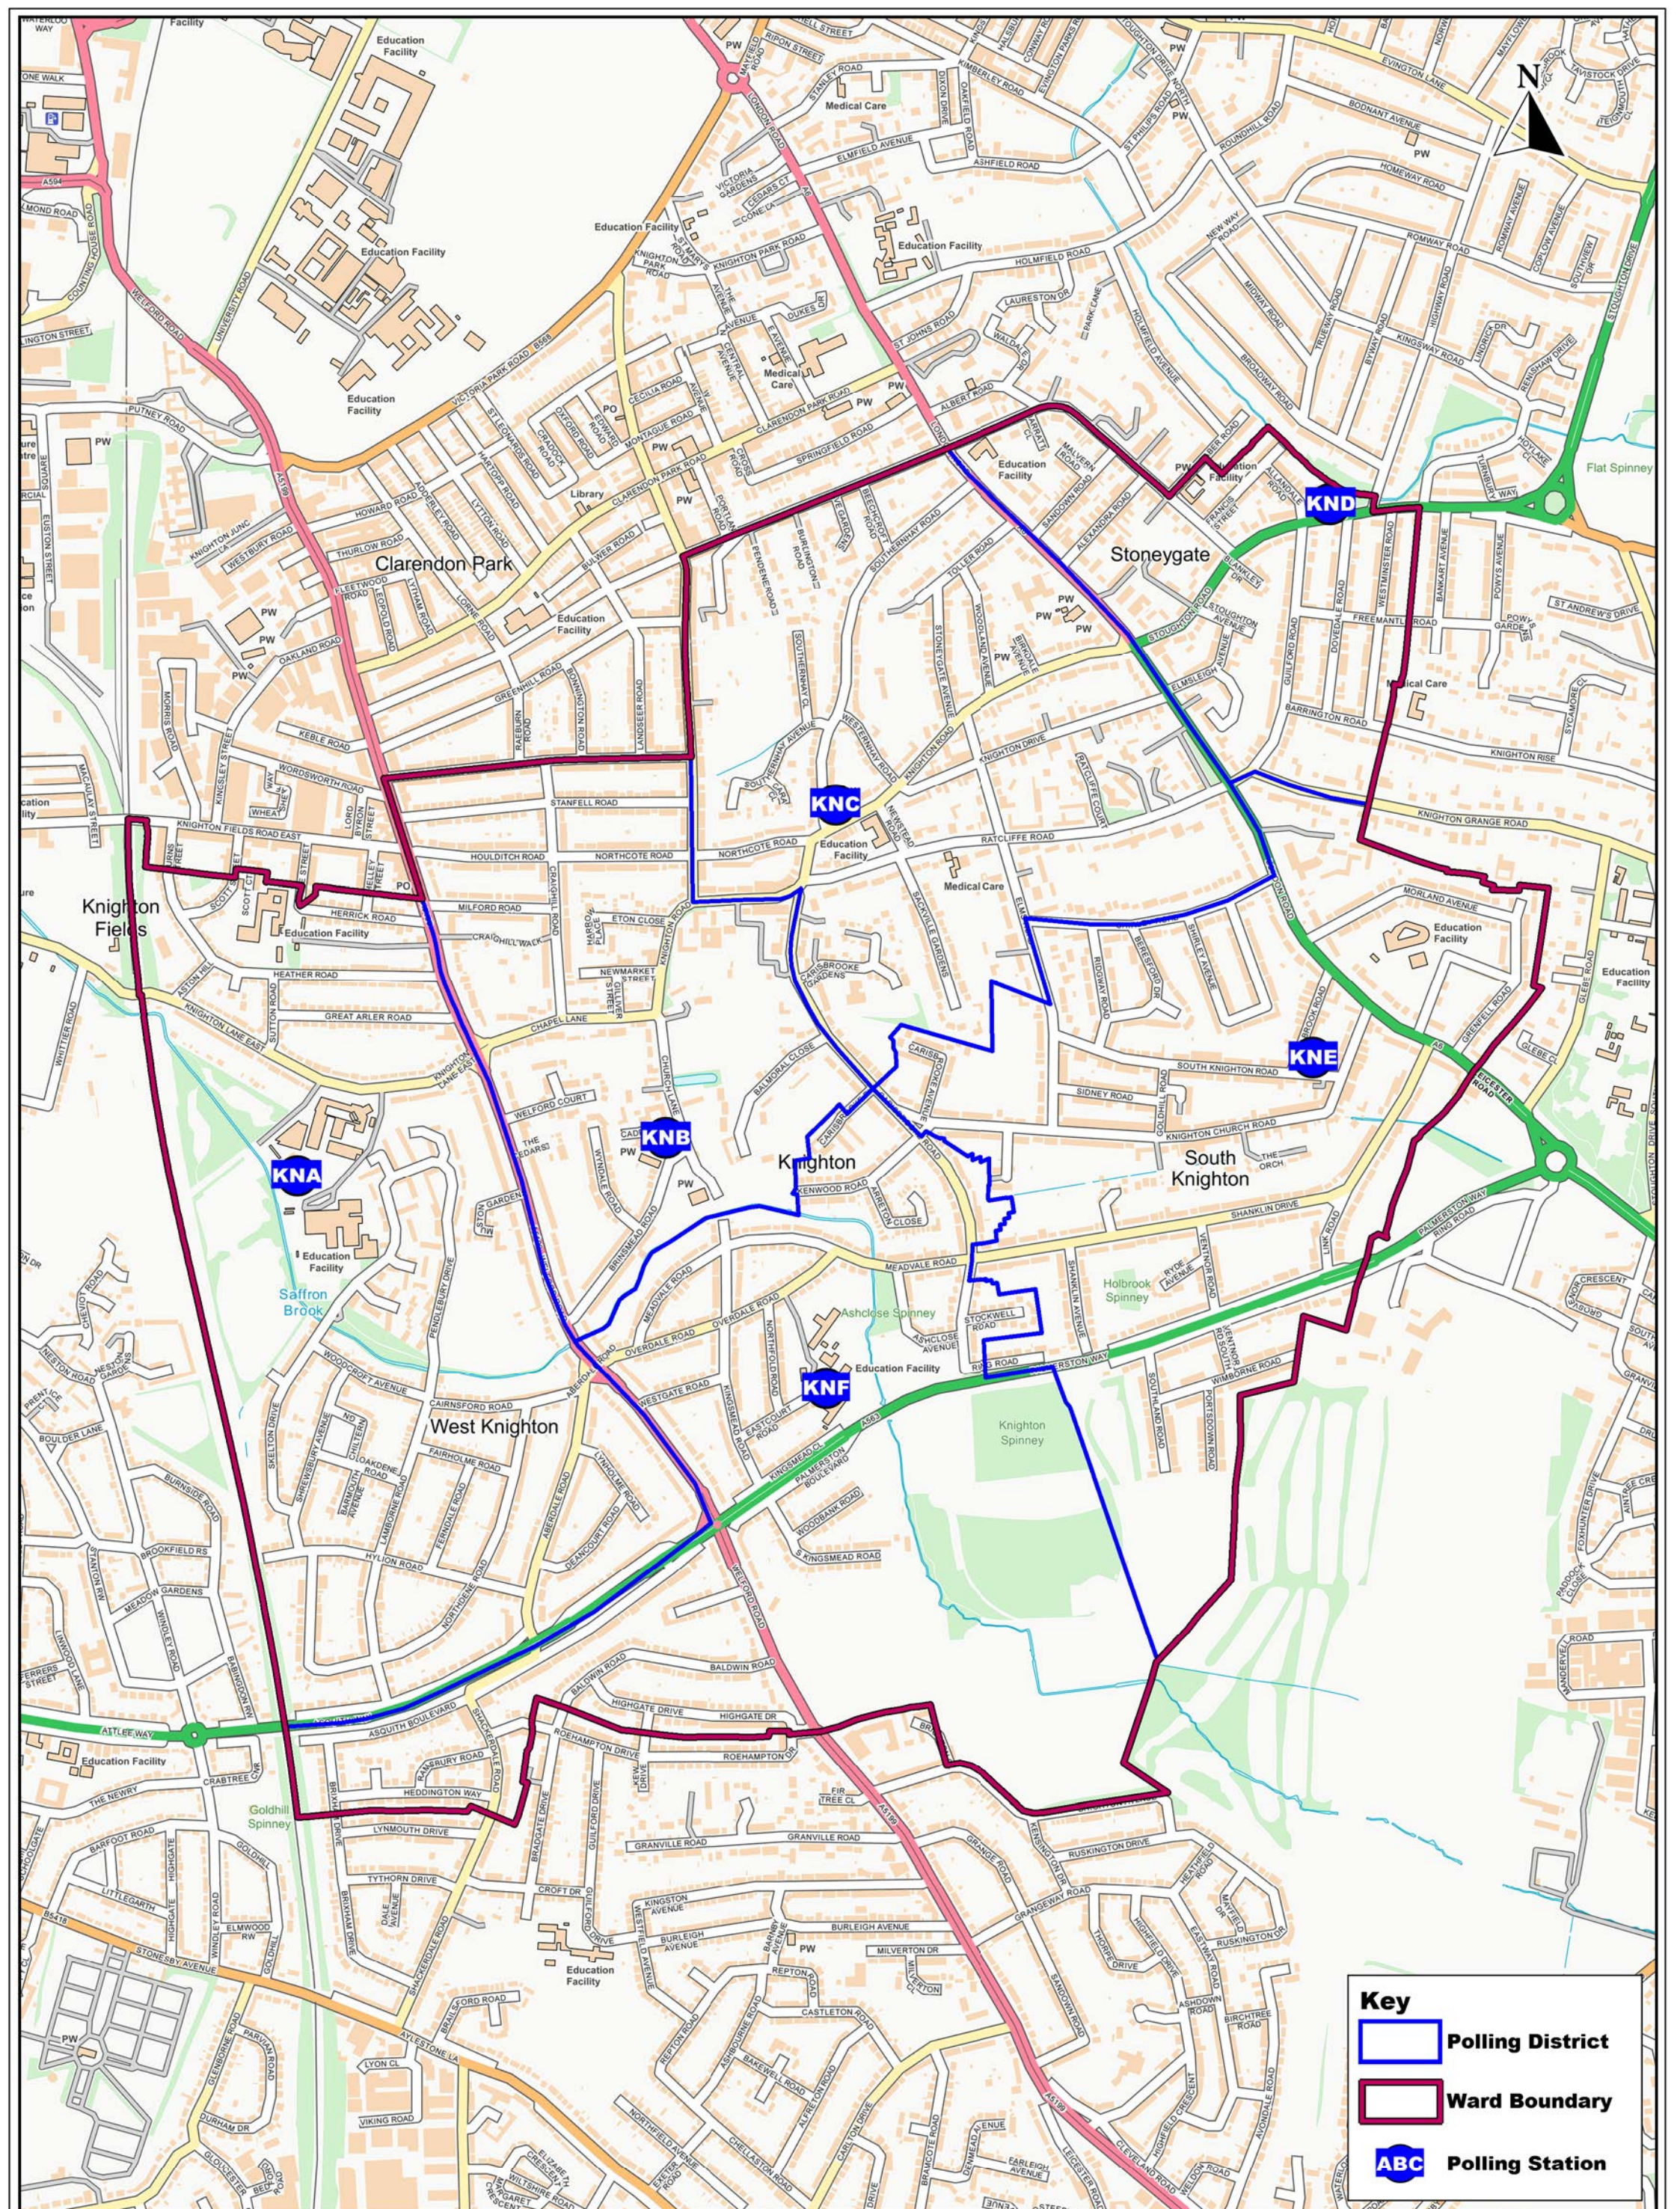

Belgrave Ward

Date: 20/03/2019

© Crown copyright and database rights
 2019 Ordnance Survey 100019264

Key

-  Polling District
-  Ward Boundary
-  Polling Station

Braunstone Park & Rowley Fields Ward

Date: 20/03/2019

Key

- Polling District**
- Ward Boundary**
- ABC **Polling Station**

Key

- Polling District
- Ward Boundary
- ABC Polling Station

Key

- Polling District
- Ward Boundary
- ABC Polling Station

Key

-  Polling District
-  Ward Boundary
-  ABC Polling Station