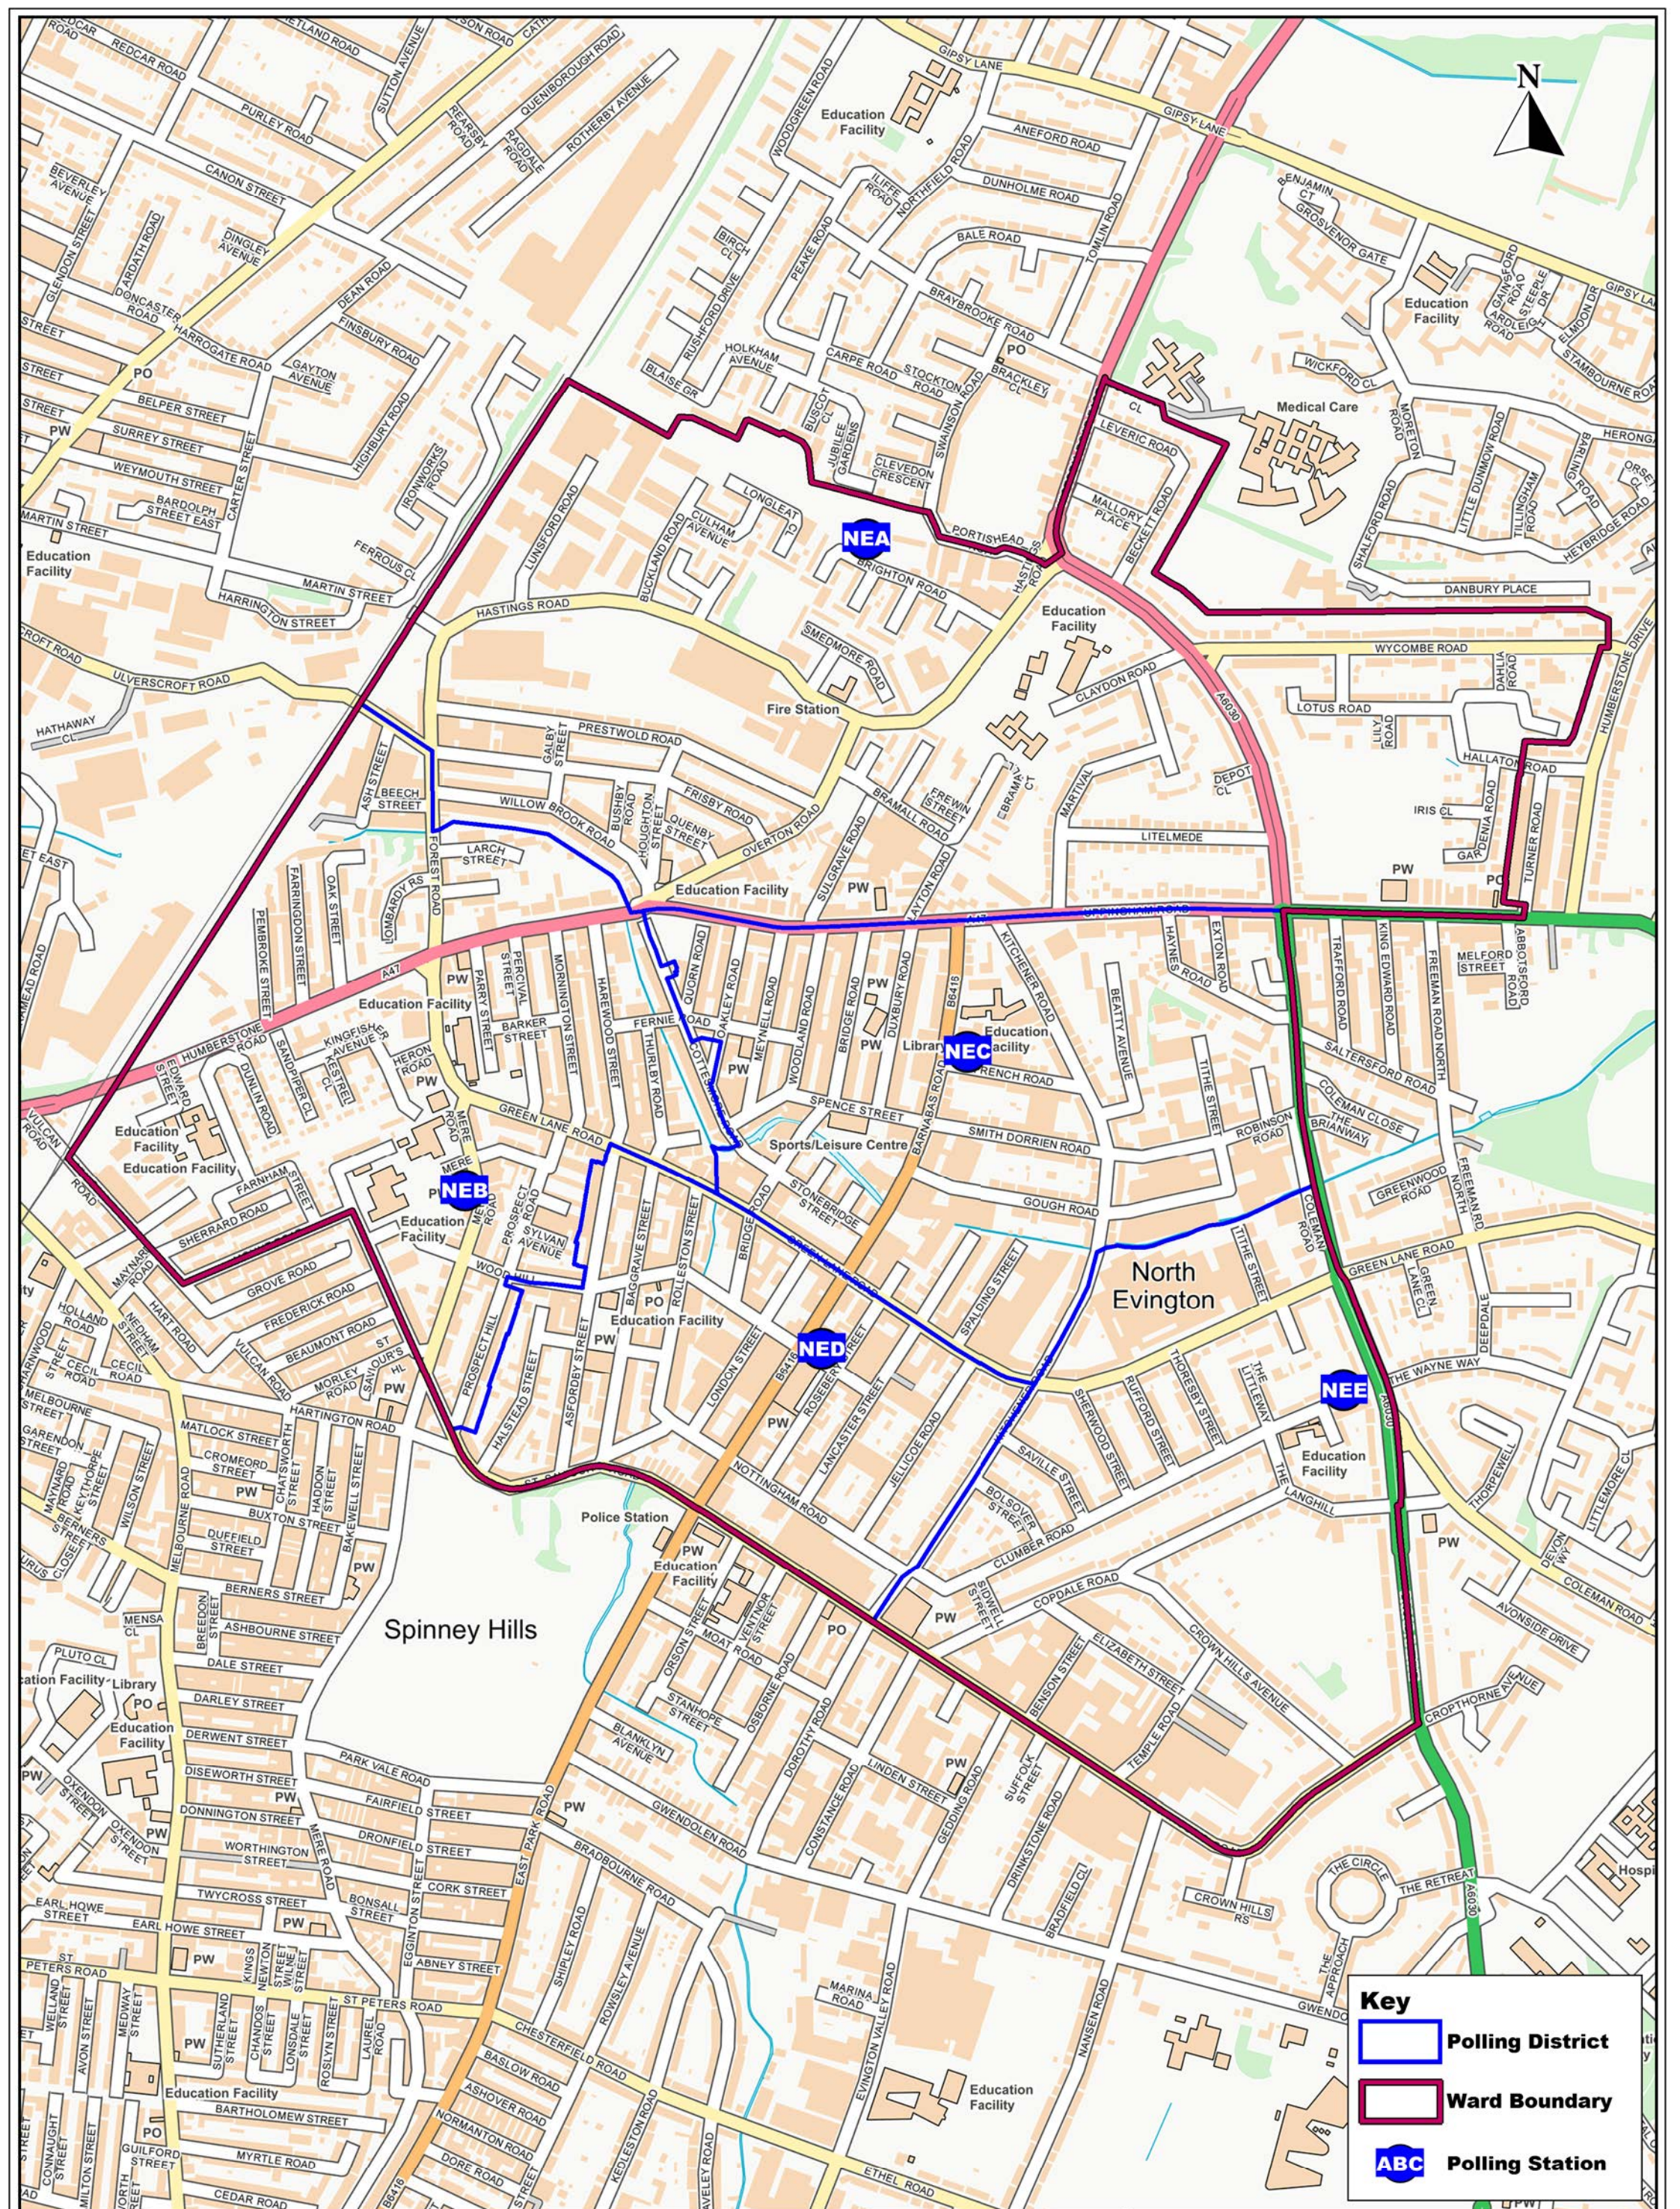

Key

- Polling District
- Ward Boundary
- ABC Polling Station