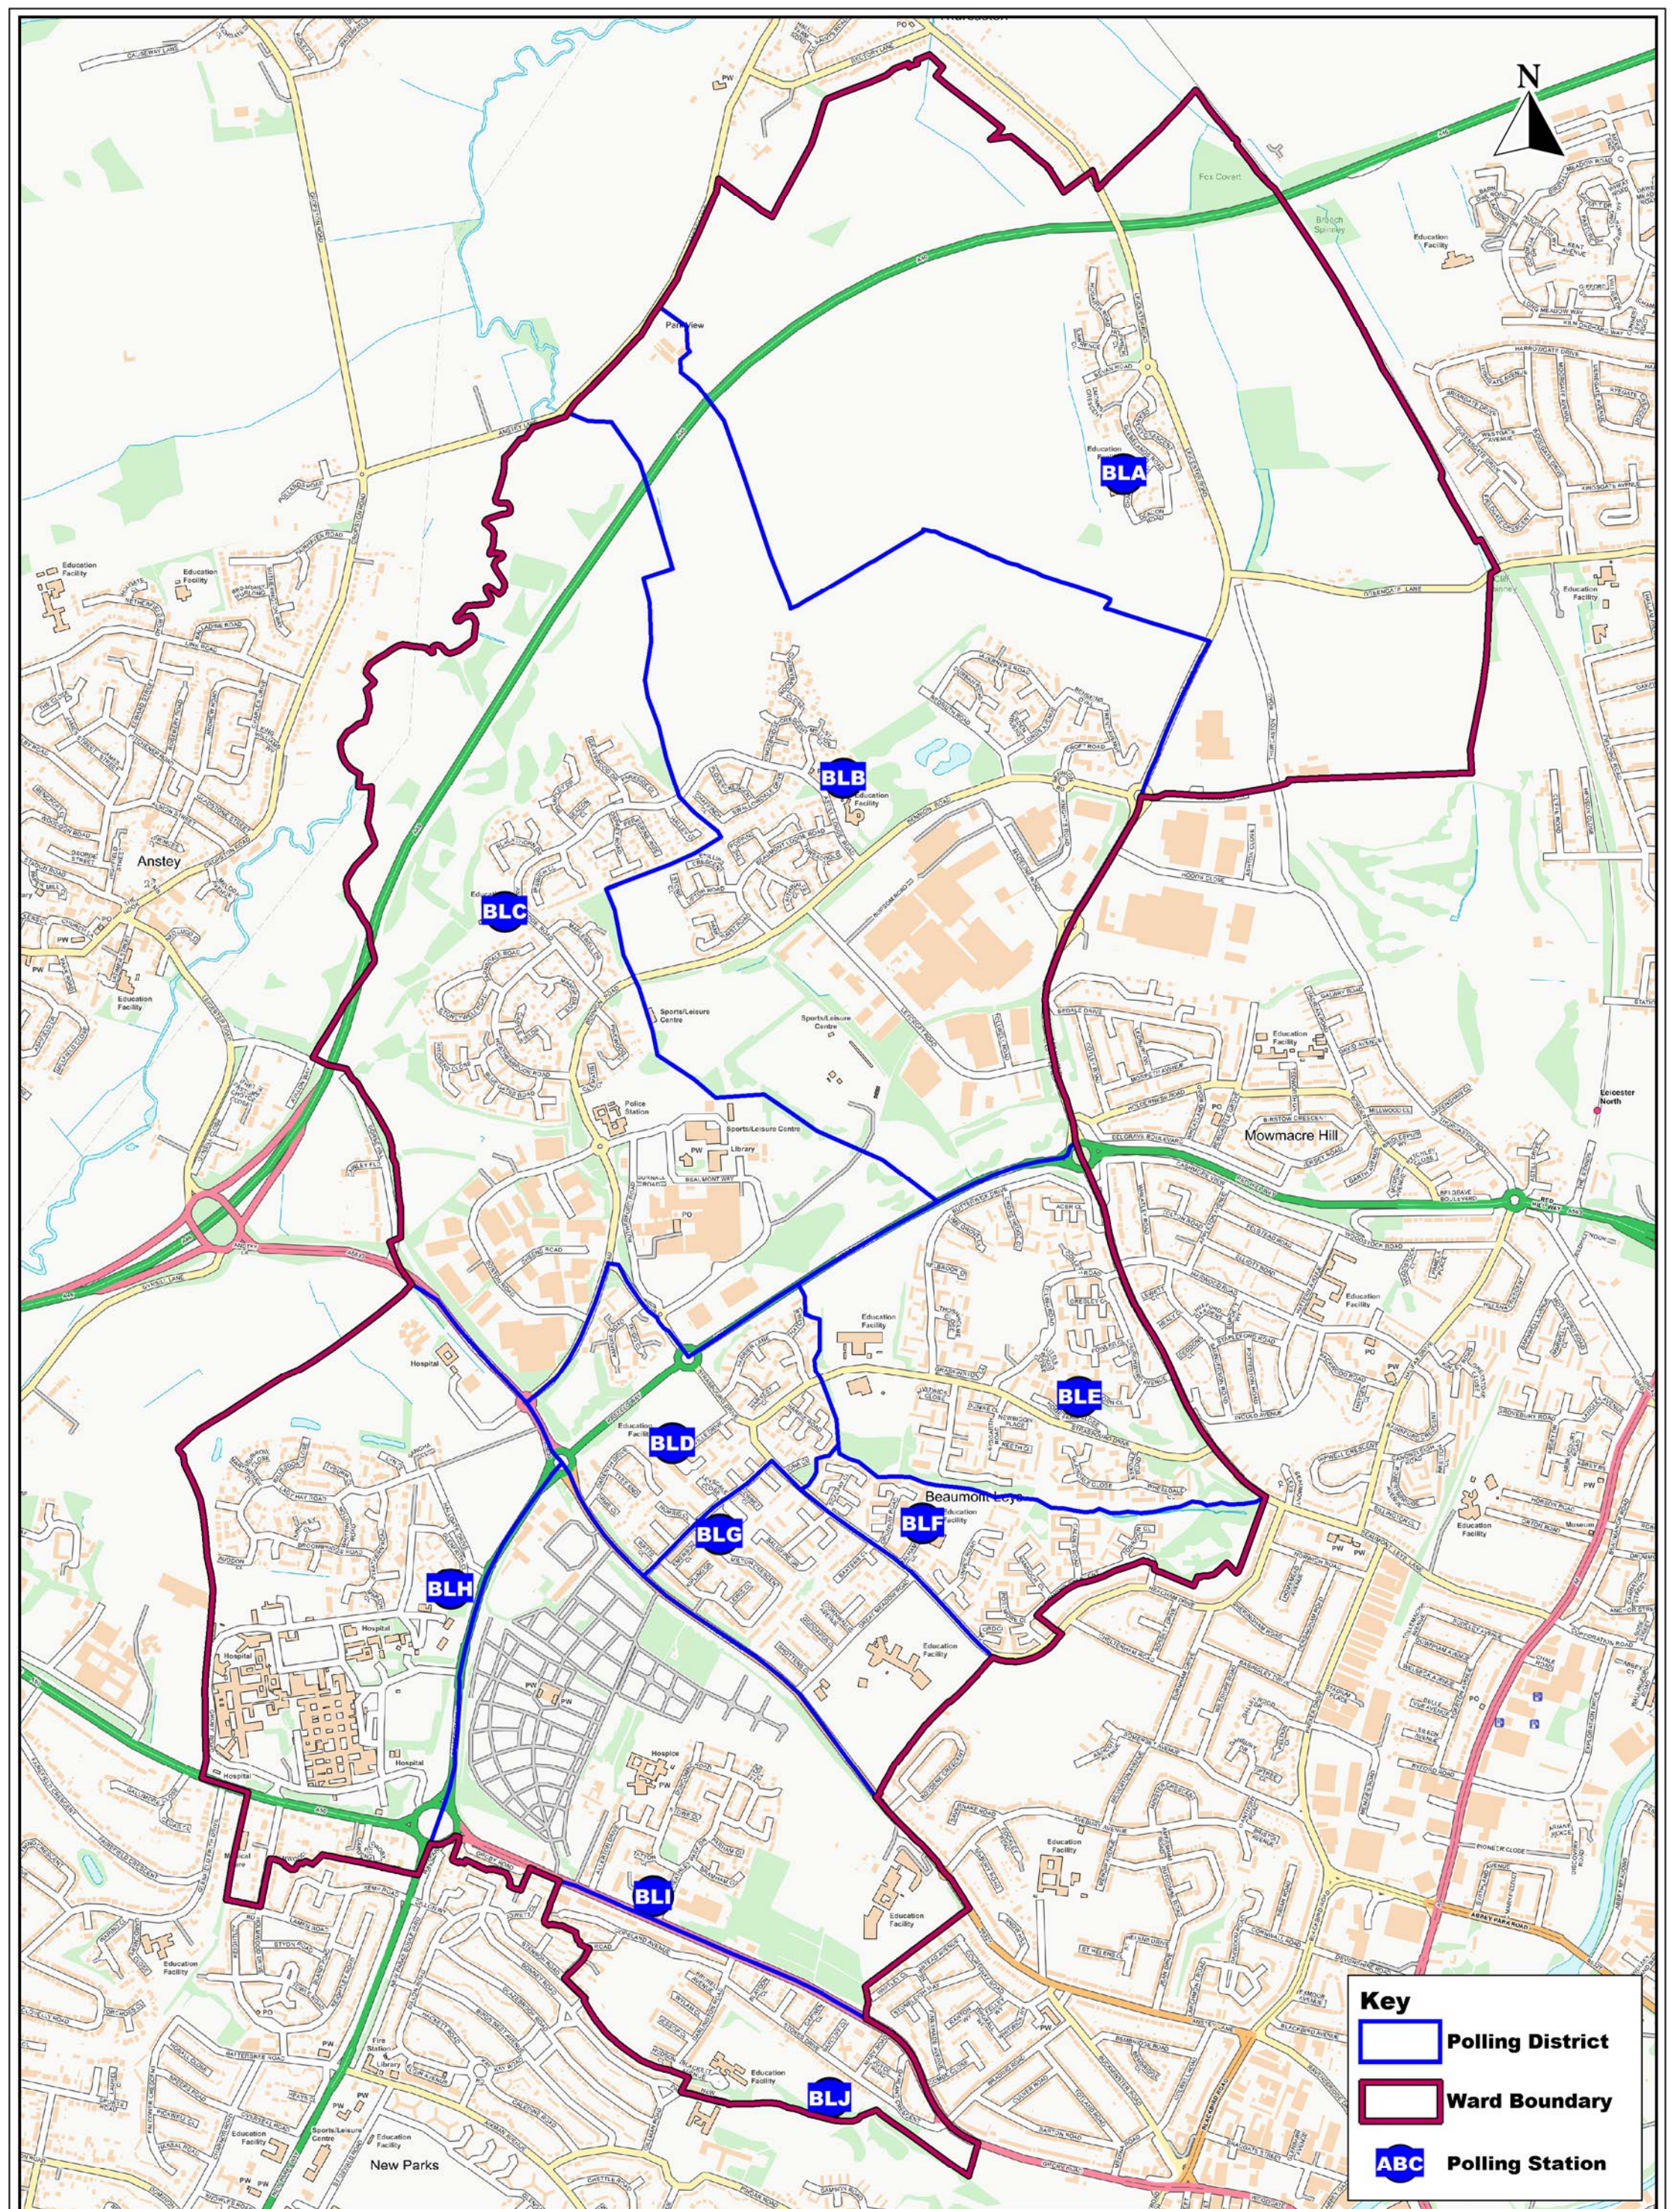

Key

- Polling District
- Ward Boundary
- ABC Polling Station

Key

- Polling District**
- Ward Boundary**
- ABC **Polling Station**

Key

- Polling District
- Ward Boundary
- ABC Polling Station

Produced By: Geographic Information Team
 Development, Planning & Transportation
 Halford Wing, 2nd Floor, City Hall
 115 Charles Street, Leicester LE1 1FZ.
 Tel: 0116 4542998 www.leicester.gov.uk/planning

Beaumont Leys Ward
 Date: 20/03/2019

© Crown copyright and database rights
 2019 Ordnance Survey 100019264

Produced By: Geographic Information Team
 Development, Planning & Transportation
 Halford Wing, 2nd Floor, City Hall
 115 Charles Street, Leicester LE1 1FZ.
 Tel: 0116 4542998 www.leicester.gov.uk/planning

Belgrave Ward

Date: 20/03/2019

© Crown copyright and database rights
 2019 Ordnance Survey 100019264

Key

-  Polling District
-  Ward Boundary
-  Polling Station

Braunstone Park & Rowley Fields Ward

Date: 20/03/2019

Key

- Polling District**
- Ward Boundary**
- ABC **Polling Station**

Key

- Polling District
- Ward Boundary
- ABC Polling Station

Key

- Polling District
- Ward Boundary
- ABC Polling Station

Key

-  Polling District
-  Ward Boundary
-  ABC Polling Station