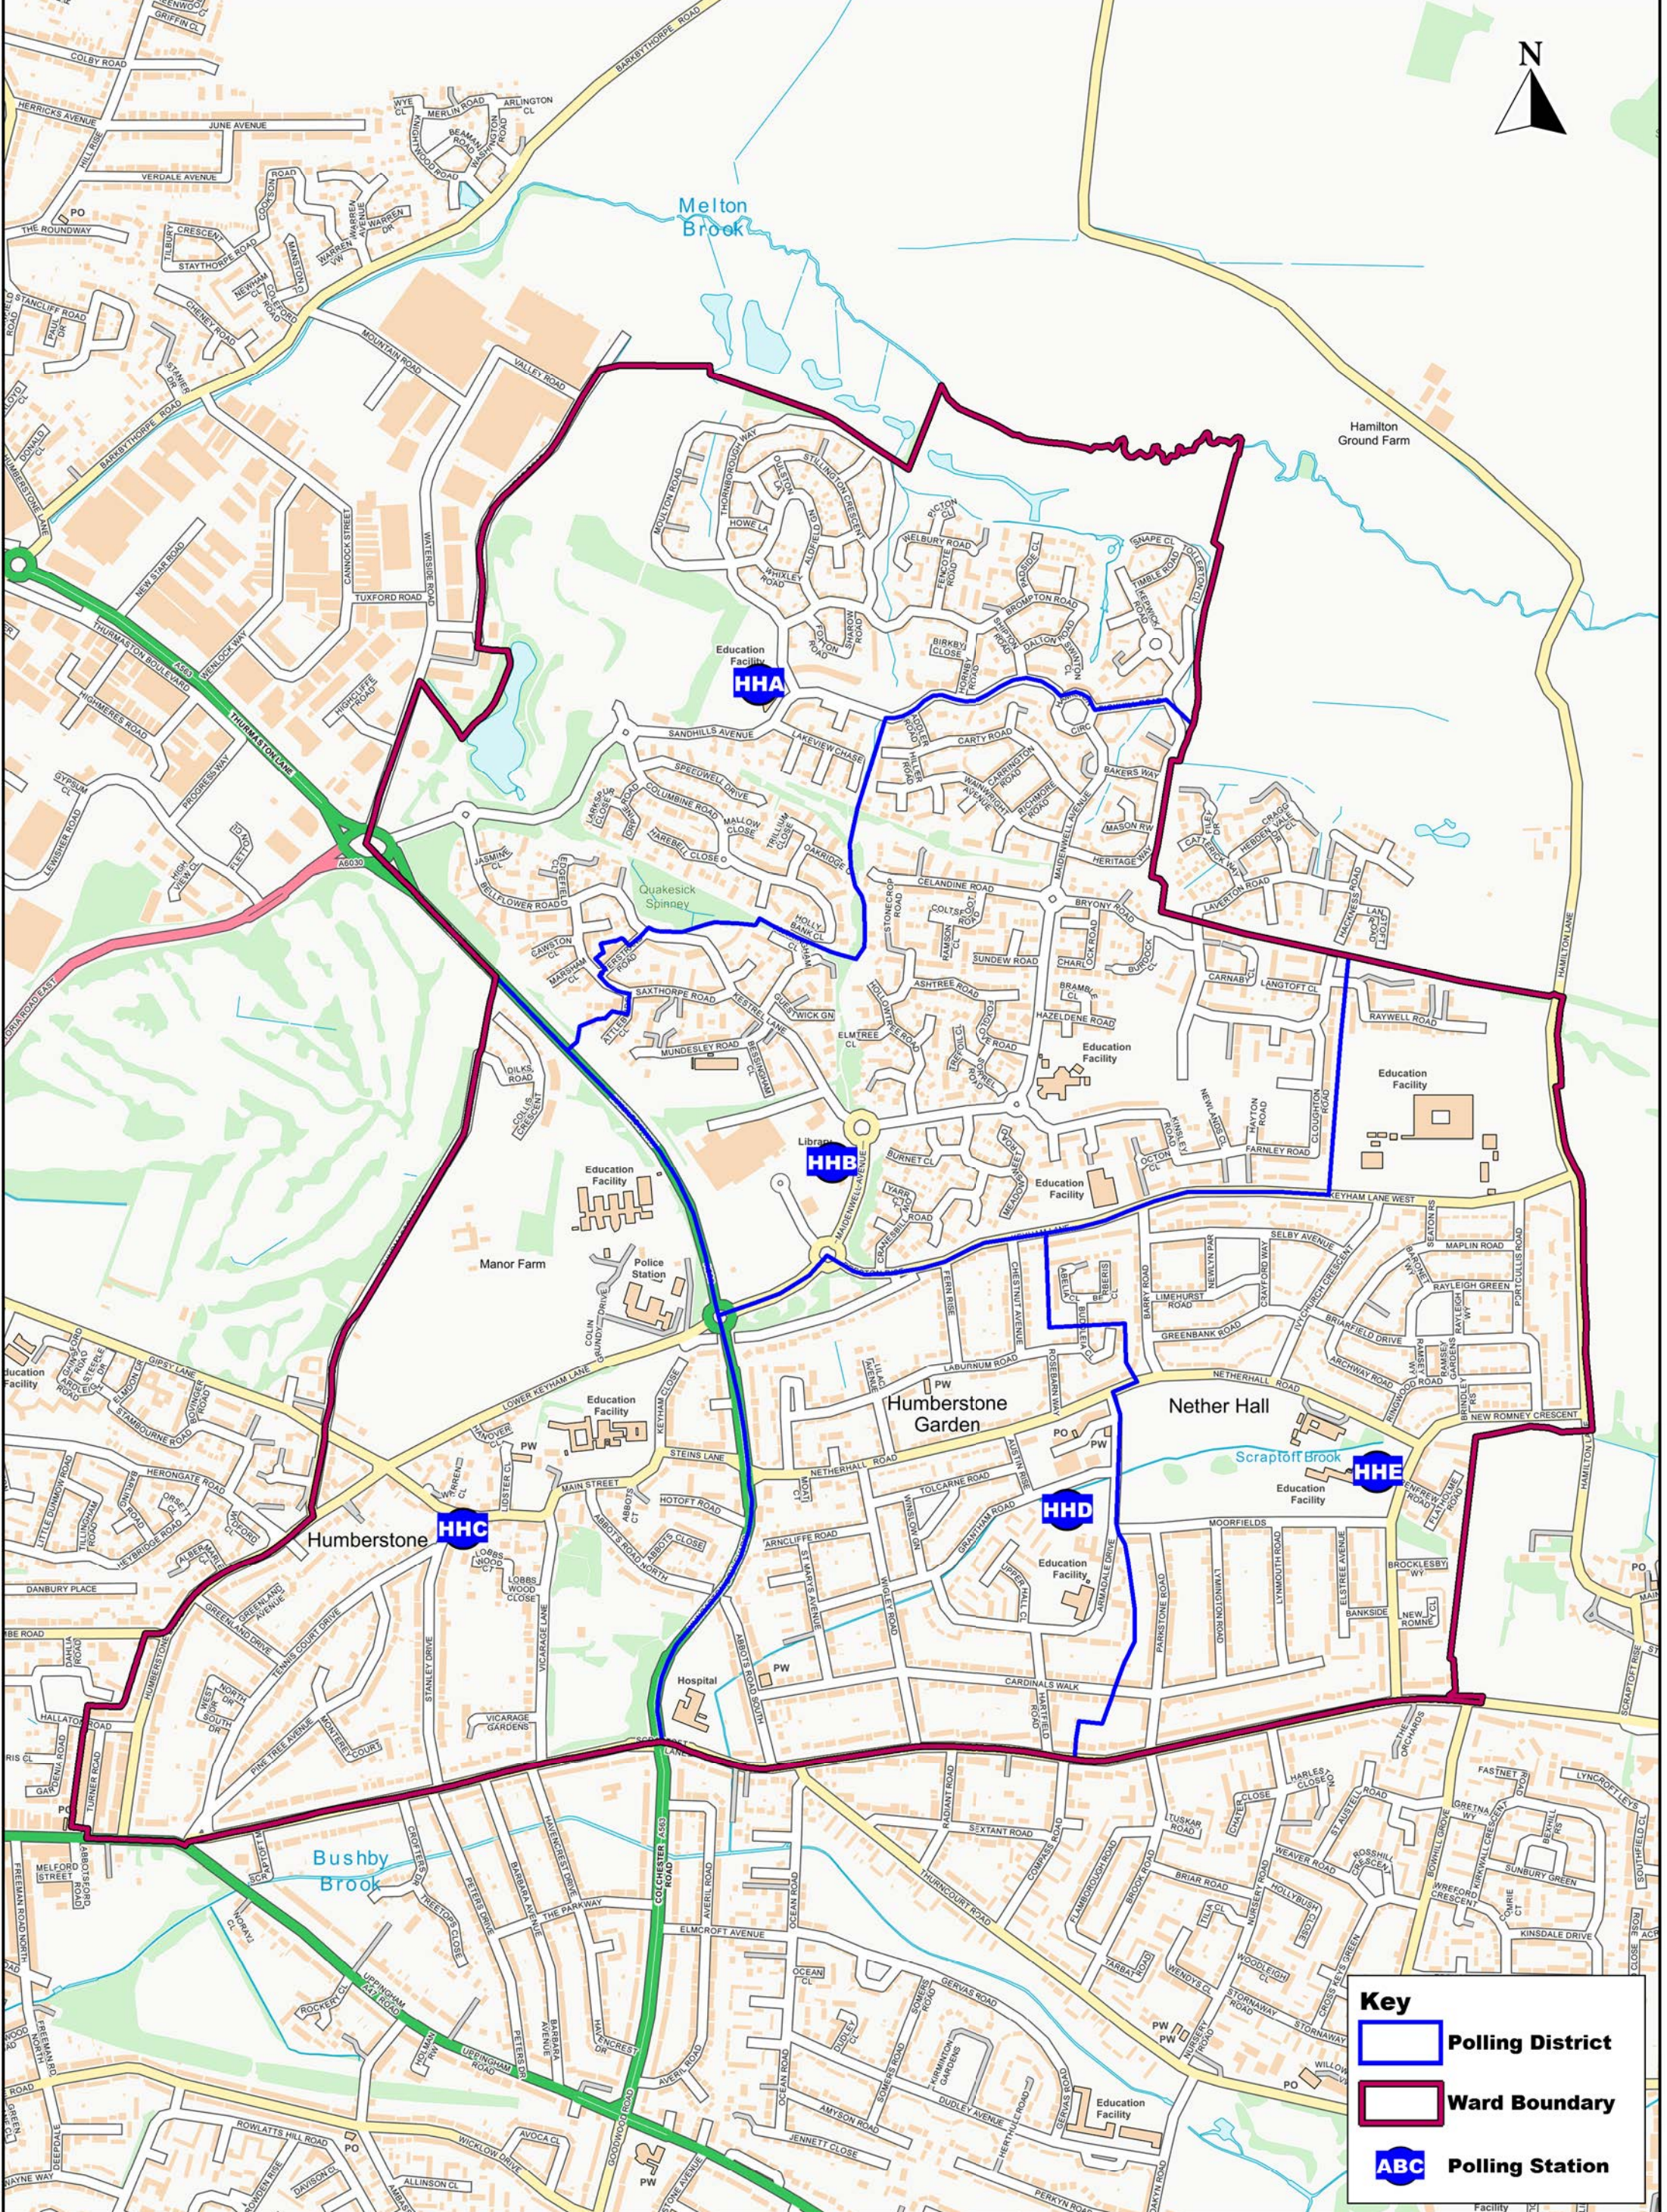

Belgrave Ward

Date: 20/03/2019

© Crown copyright and database rights
 2019 Ordnance Survey 100019264

Key

-  Polling District
-  Ward Boundary
-  Polling Station

Braunstone Park & Rowley Fields Ward

Date: 20/03/2019

Key

- Polling District**
- Ward Boundary**
- ABC **Polling Station**

Key

- Polling District
- Ward Boundary
- ABC Polling Station

Key

- Polling District
- Ward Boundary
- ABC Polling Station

Key

-  Polling District
-  Ward Boundary
-  ABC Polling Station