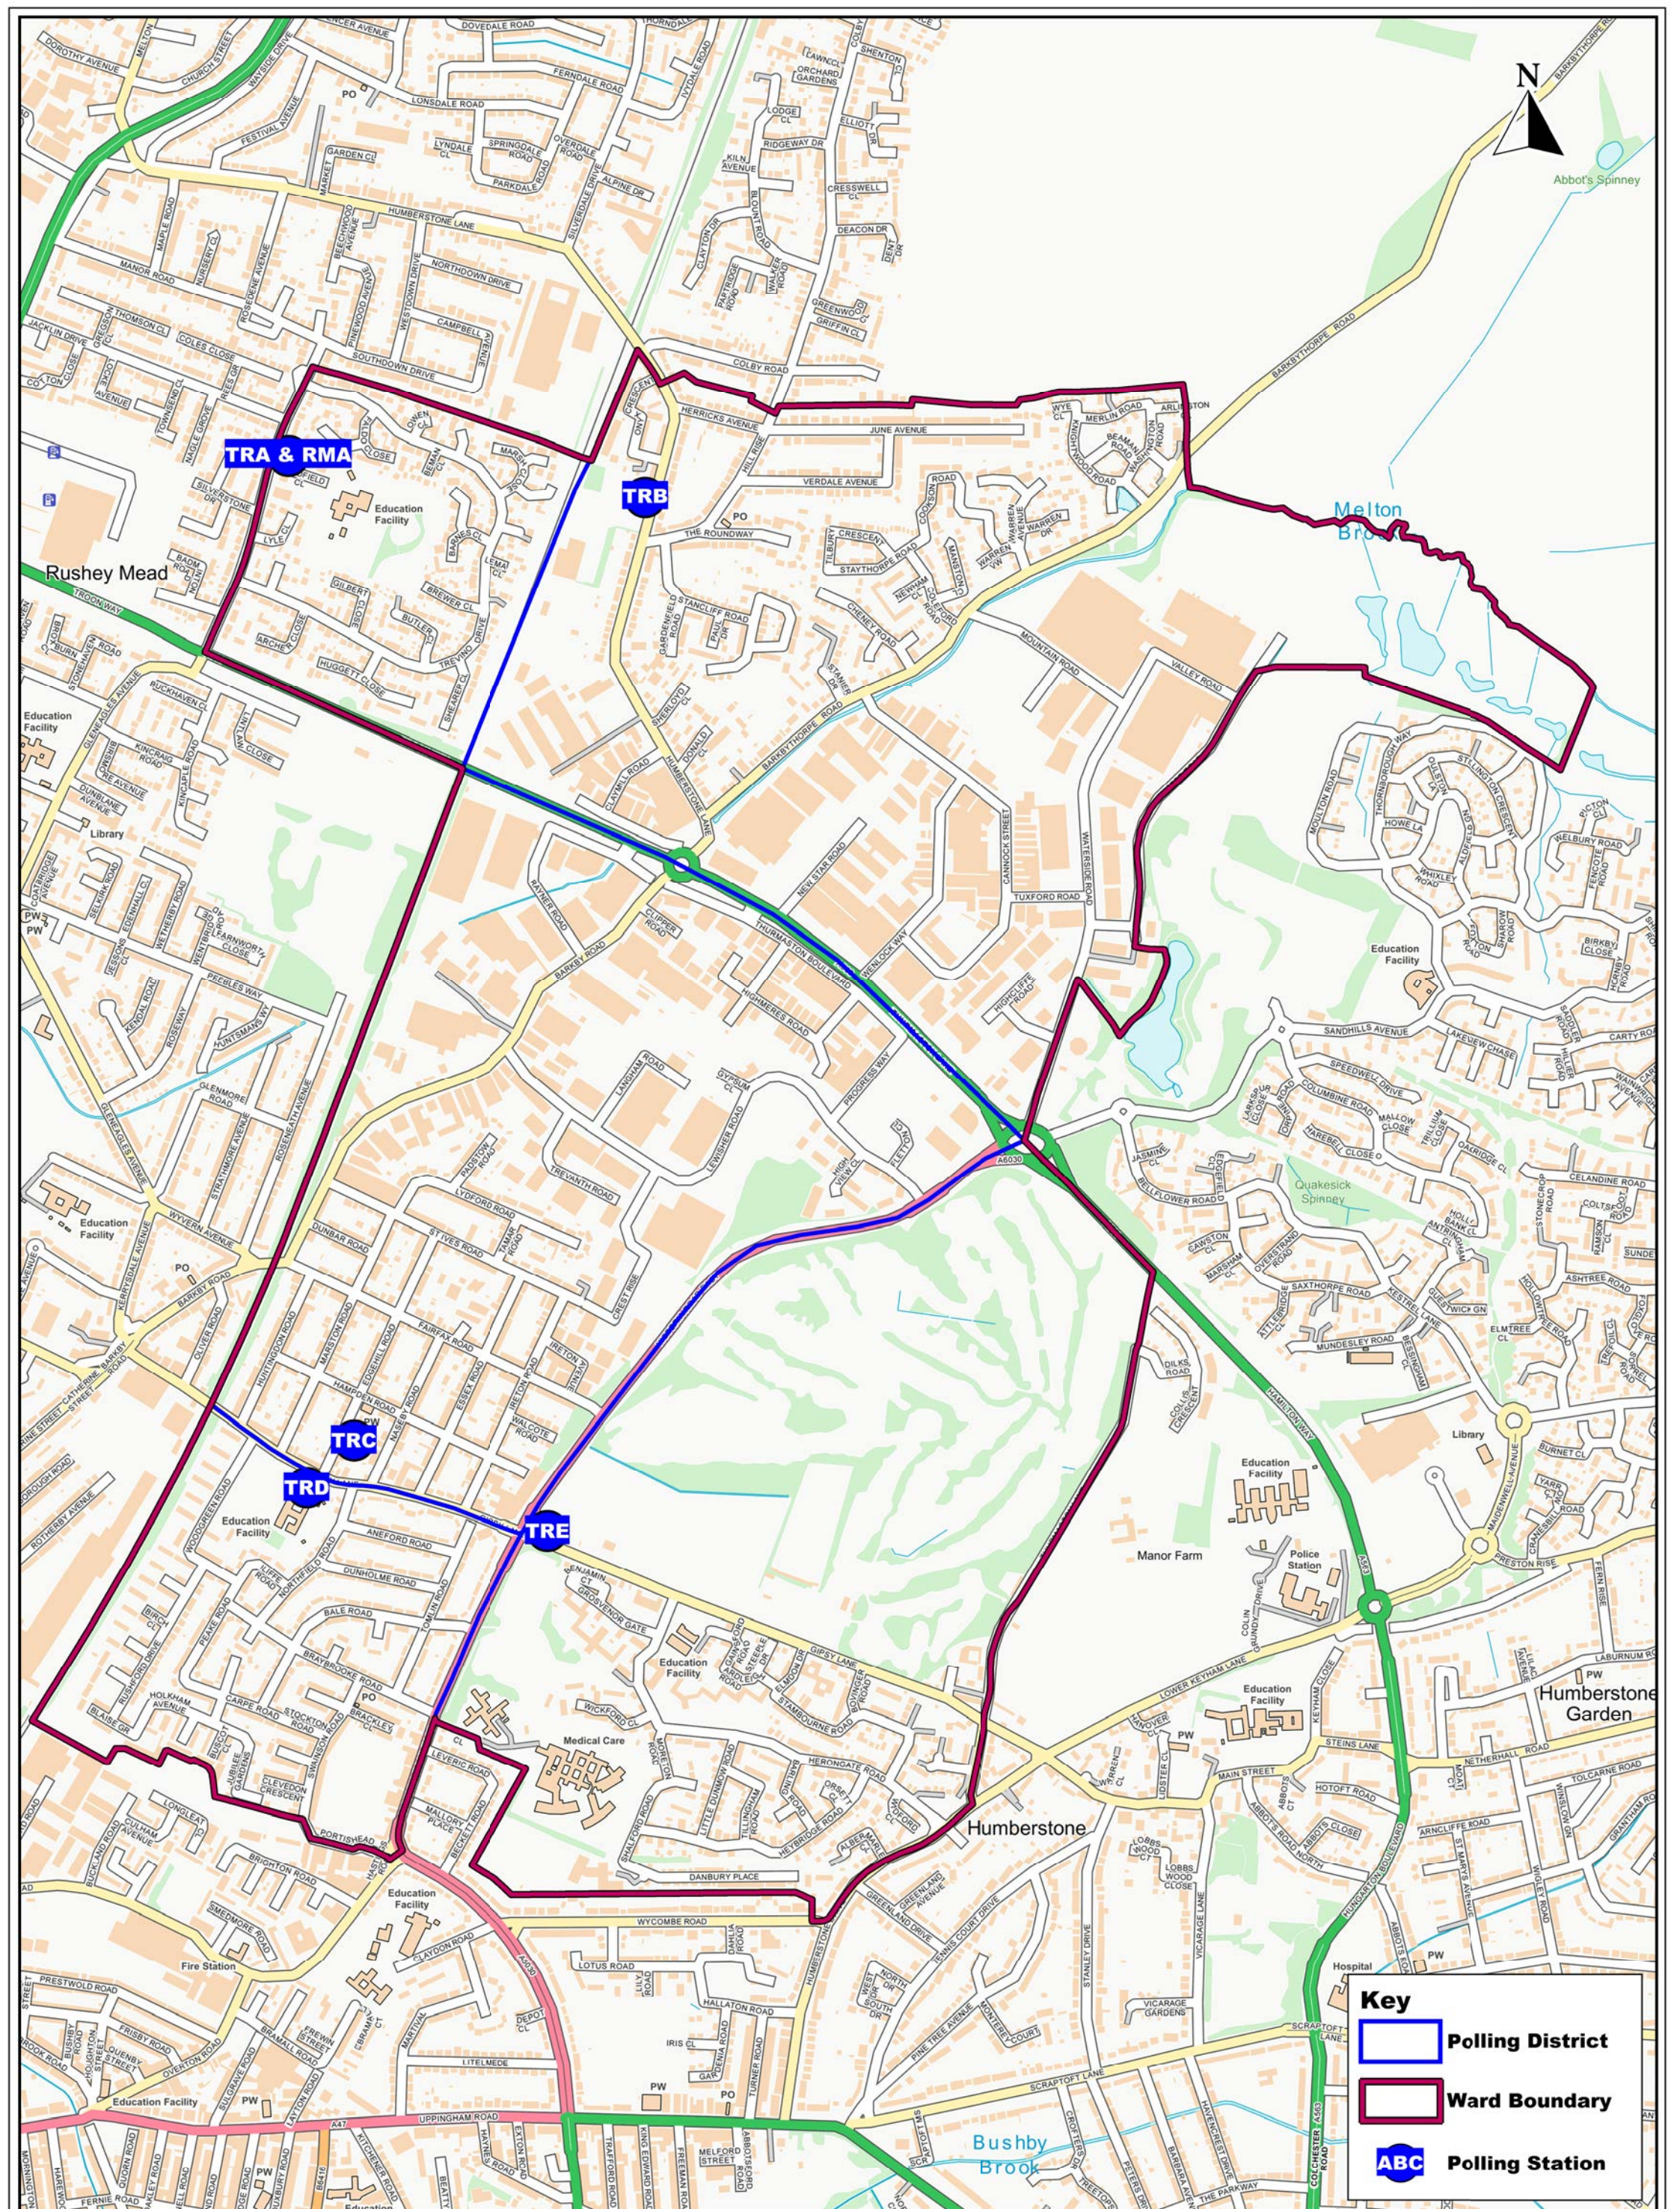

Produced By: Geographic Information Team
Development, Planning & Transportation
Halford Wing, 2nd Floor, City Hall
115 Charles Street, Leicester LE1 1FZ.
Tel: 0116 4542998 www.leicester.gov.uk/planning

Troon Ward

Date: 02/08/2019

© Crown copyright and database rights
2019 Ordnance Survey 100019264