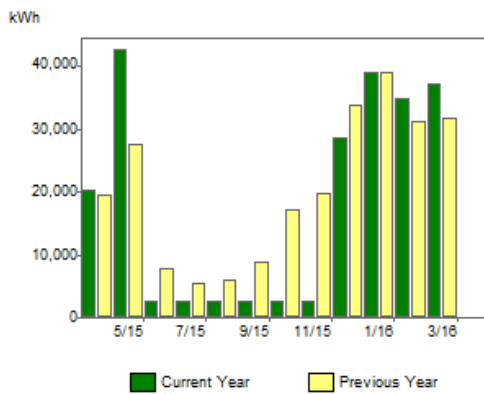

Energy usage and costs

Energy & Water

ST BARNABAS LIBRARY
ST BARNABAS RD
6N067

Period Ending: Mar 16

UPRN 2348

Electricity

Month	kWh		£ Pounds	
	Current	Previous	Current	Previous
Apr	6,642	8,288	844.71	971.12
May	3,732	2,007	469.19	229.11
Jun	1,944	1,731	239.19	196.74
Jul	2,009	1,788	247.17	203.30
Aug	9,965	5,859	1,244.30	712.16
Sep	9,644	5,670	1,204.16	689.19
Oct	1,332	5,859	166.00	712.16
Nov	1,289	2,147	160.65	263.81
Dec	1,332	1,814	166.00	223.76
Jan	1,332	1,814	166.00	223.76
Feb	1,475	5,385	182.84	683.70
Mar	1,628	6,863	201.58	872.87
Period	42,325	49,224	5,291.78	5,981.67

Gas

Month	kWh		£ Pounds	
	Current	Previous	Current	Previous
Apr	20,470	19,414	557.16	607.92
May	42,418	27,662	1,066.03	833.65
Jun	2,791	7,765	144.16	293.01
Jul	2,884	5,541	148.96	235.67
Aug	2,884	5,983	148.96	247.62
Sep	2,791	8,997	144.16	326.31
Oct	2,884	17,134	148.96	549.05
Nov	2,791	19,652	144.16	614.36
Dec	28,574	33,849	746.84	1,000.91
Jan	39,066	39,167	988.74	1,144.66
Feb	34,881	31,114	886.58	918.65
Mar	36,980	31,553	930.66	938.83
Period	219,411	247,829	6,055.36	7,710.64

Water

Month	Cubic Metres		£ Pounds	
	Current	Previous	Current	Previous
Apr	16	11	115.54	91.43
May	16	12	119.39	94.47
Jun	16	11	115.54	91.43
Jul	16	12	119.39	94.47
Aug	17	13	120.21	106.28
Sep	17	12	117.44	105.59
Oct	17	13	121.36	109.11
Nov	17	12	117.44	105.59
Dec	17	13	121.36	109.11
Jan	17	13	121.36	109.11
Feb	16	14	113.35	104.85
Mar	17	16	120.54	119.39
Period	199	151	1,422.91	1,240.83