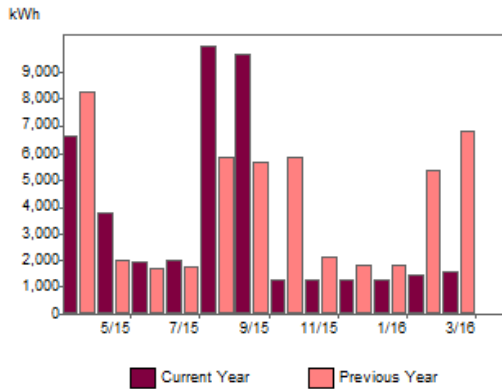

Energy usage and costs

Energy & Water

ST BARNABAS LIBRARY
ST BARNABAS RD
6N067

Period Ending: Mar 16

UPRN 2348

Electricity

Month	kWh		£ Pounds	
	Current	Previous	Current	Previous
Apr	6,642	8,288	844.71	971.12
May	3,732	2,007	469.19	229.11
Jun	1,944	1,731	239.19	196.74
Jul	2,009	1,788	247.17	203.30
Aug	9,965	5,859	1,244.30	712.16
Sep	9,644	5,670	1,204.16	689.19
Oct	1,332	5,859	166.00	712.16
Nov	1,289	2,147	160.65	263.81
Dec	1,332	1,814	166.00	223.76
Jan	1,332	1,814	166.00	223.76
Feb	1,475	5,385	182.84	683.70
Mar	1,628	6,863	201.58	872.87
Period	42,325	49,224	5,291.78	5,981.67

Gas

Month	kWh		£ Pounds	
	Current	Previous	Current	Previous
Apr	20,470	19,414	557.16	607.92
May	42,418	27,662	1,066.03	833.65
Jun	2,791	7,765	144.16	293.01
Jul	2,884	5,541	148.96	235.67
Aug	2,884	5,983	148.96	247.62
Sep	2,791	8,997	144.16	326.31
Oct	2,884	17,134	148.96	549.05
Nov	2,791	19,652	144.16	614.36
Dec	28,574	33,849	746.84	1,000.91
Jan	39,066	39,167	988.74	1,144.66
Feb	34,881	31,114	886.58	918.65
Mar	36,980	31,553	930.66	938.83
Period	219,411	247,829	6,055.36	7,710.64

Water

Month	Cubic Metres		£ Pounds	
	Current	Previous	Current	Previous
Apr	16	11	115.54	91.43
May	16	12	119.39	94.47
Jun	16	11	115.54	91.43
Jul	16	12	119.39	94.47
Aug	17	13	120.21	106.28
Sep	17	12	117.44	105.59
Oct	17	13	121.36	109.11
Nov	17	12	117.44	105.59
Dec	17	13	121.36	109.11
Jan	17	13	121.36	109.11
Feb	16	14	113.35	104.85
Mar	17	16	120.54	119.39
Period	199	151	1,422.91	1,240.83