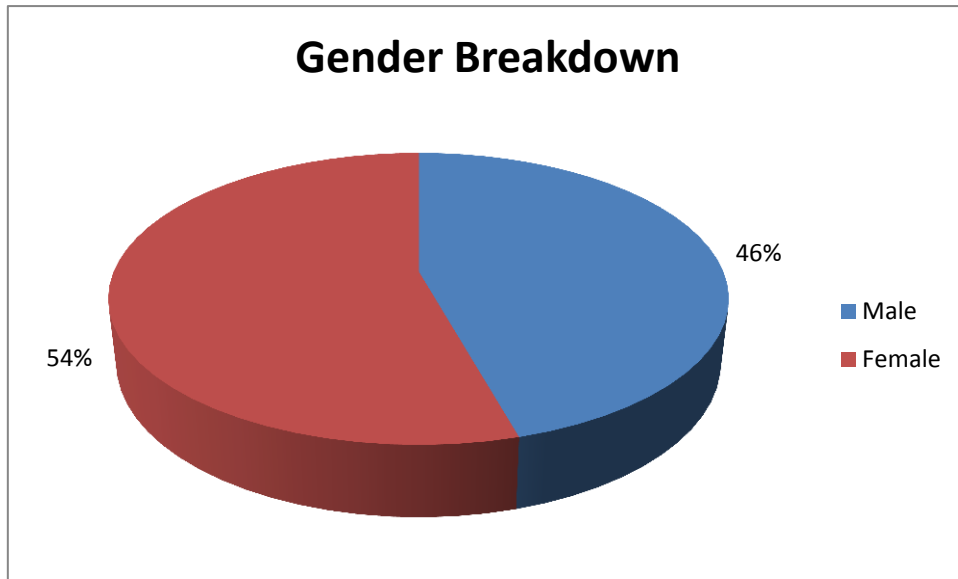

User profile 2014/15