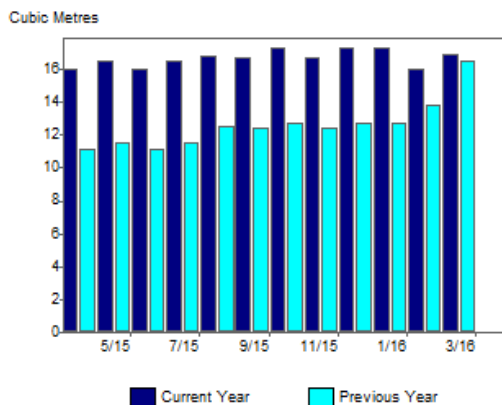

Energy usage and costs

Energy & Water

ST BARNABAS LIBRARY
ST BARNABAS RD
6N067

Period Ending: Mar 16

UPRN 2348

Electricity

Month	kWh		£ Pounds	
	Current	Previous	Current	Previous
Apr	6,642	8,288	844.71	971.12
May	3,732	2,007	469.19	229.11
Jun	1,944	1,731	239.19	196.74
Jul	2,009	1,788	247.17	203.30
Aug	9,965	5,859	1,244.30	712.16
Sep	9,644	5,670	1,204.16	689.19
Oct	1,332	5,859	166.00	712.16
Nov	1,289	2,147	160.65	263.81
Dec	1,332	1,814	166.00	223.76
Jan	1,332	1,814	166.00	223.76
Feb	1,475	5,385	182.84	683.70
Mar	1,628	6,863	201.58	872.87
Period	42,325	49,224	5,291.78	5,981.67

Gas

Month	kWh		£ Pounds	
	Current	Previous	Current	Previous
Apr	20,470	19,414	557.16	607.92
May	42,418	27,662	1,066.03	833.65
Jun	2,791	7,765	144.16	293.01
Jul	2,884	5,541	148.96	235.67
Aug	2,884	5,983	148.96	247.62
Sep	2,791	8,997	144.16	326.31
Oct	2,884	17,134	148.96	549.05
Nov	2,791	19,652	144.16	614.36
Dec	28,574	33,849	746.84	1,000.91
Jan	39,066	39,167	988.74	1,144.66
Feb	34,881	31,114	886.58	918.65
Mar	36,980	31,553	930.66	938.83
Period	219,411	247,829	6,055.36	7,710.64

Water

Month	Cubic Metres		£ Pounds	
	Current	Previous	Current	Previous
Apr	16	11	115.54	91.43
May	16	12	119.39	94.47
Jun	16	11	115.54	91.43
Jul	16	12	119.39	94.47
Aug	17	13	120.21	106.28
Sep	17	12	117.44	105.59
Oct	17	13	121.36	109.11
Nov	17	12	117.44	105.59
Dec	17	13	121.36	109.11
Jan	17	13	121.36	109.11
Feb	16	14	113.35	104.85
Mar	17	16	120.54	119.39
Period	199	151	1,422.91	1,240.83