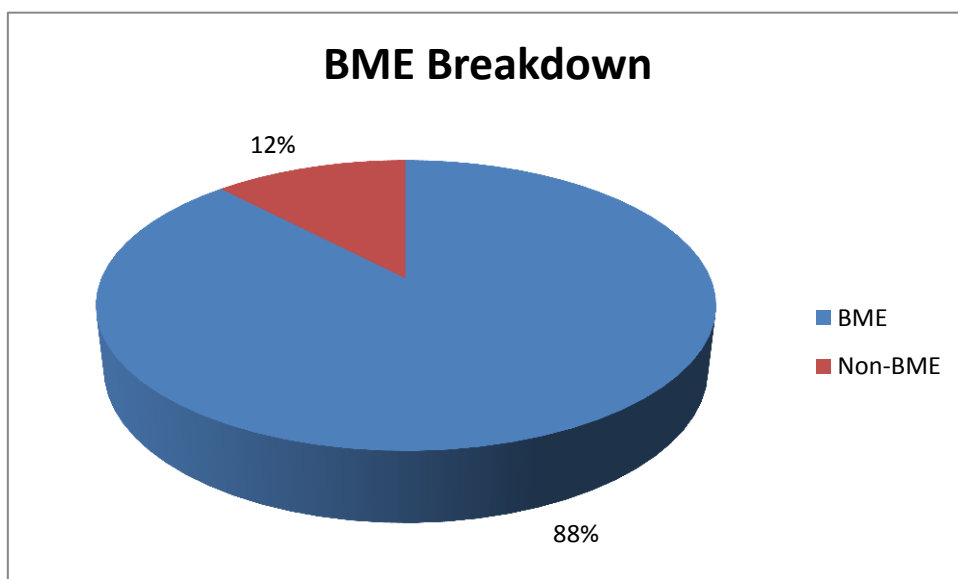

User profile 2014/15