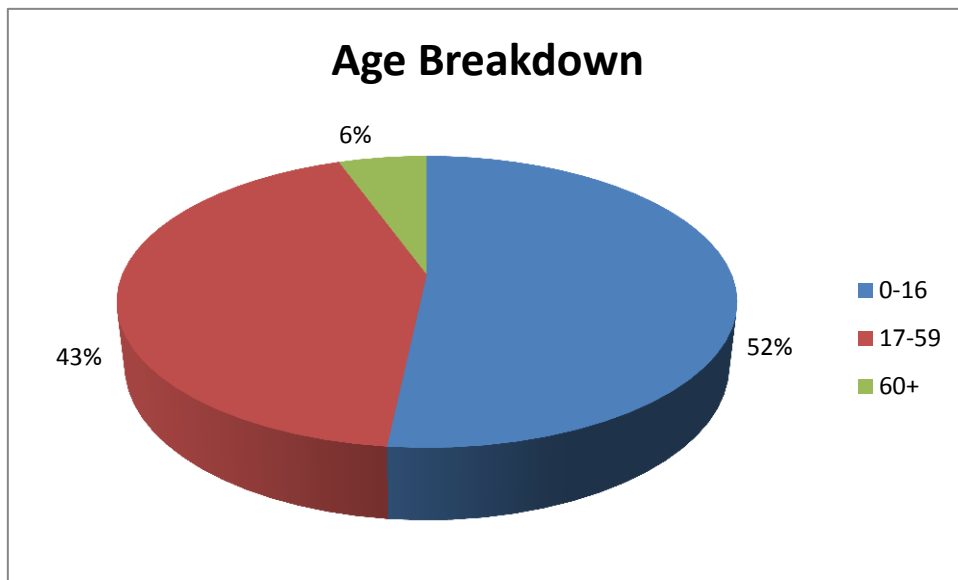

User profile 2014/15