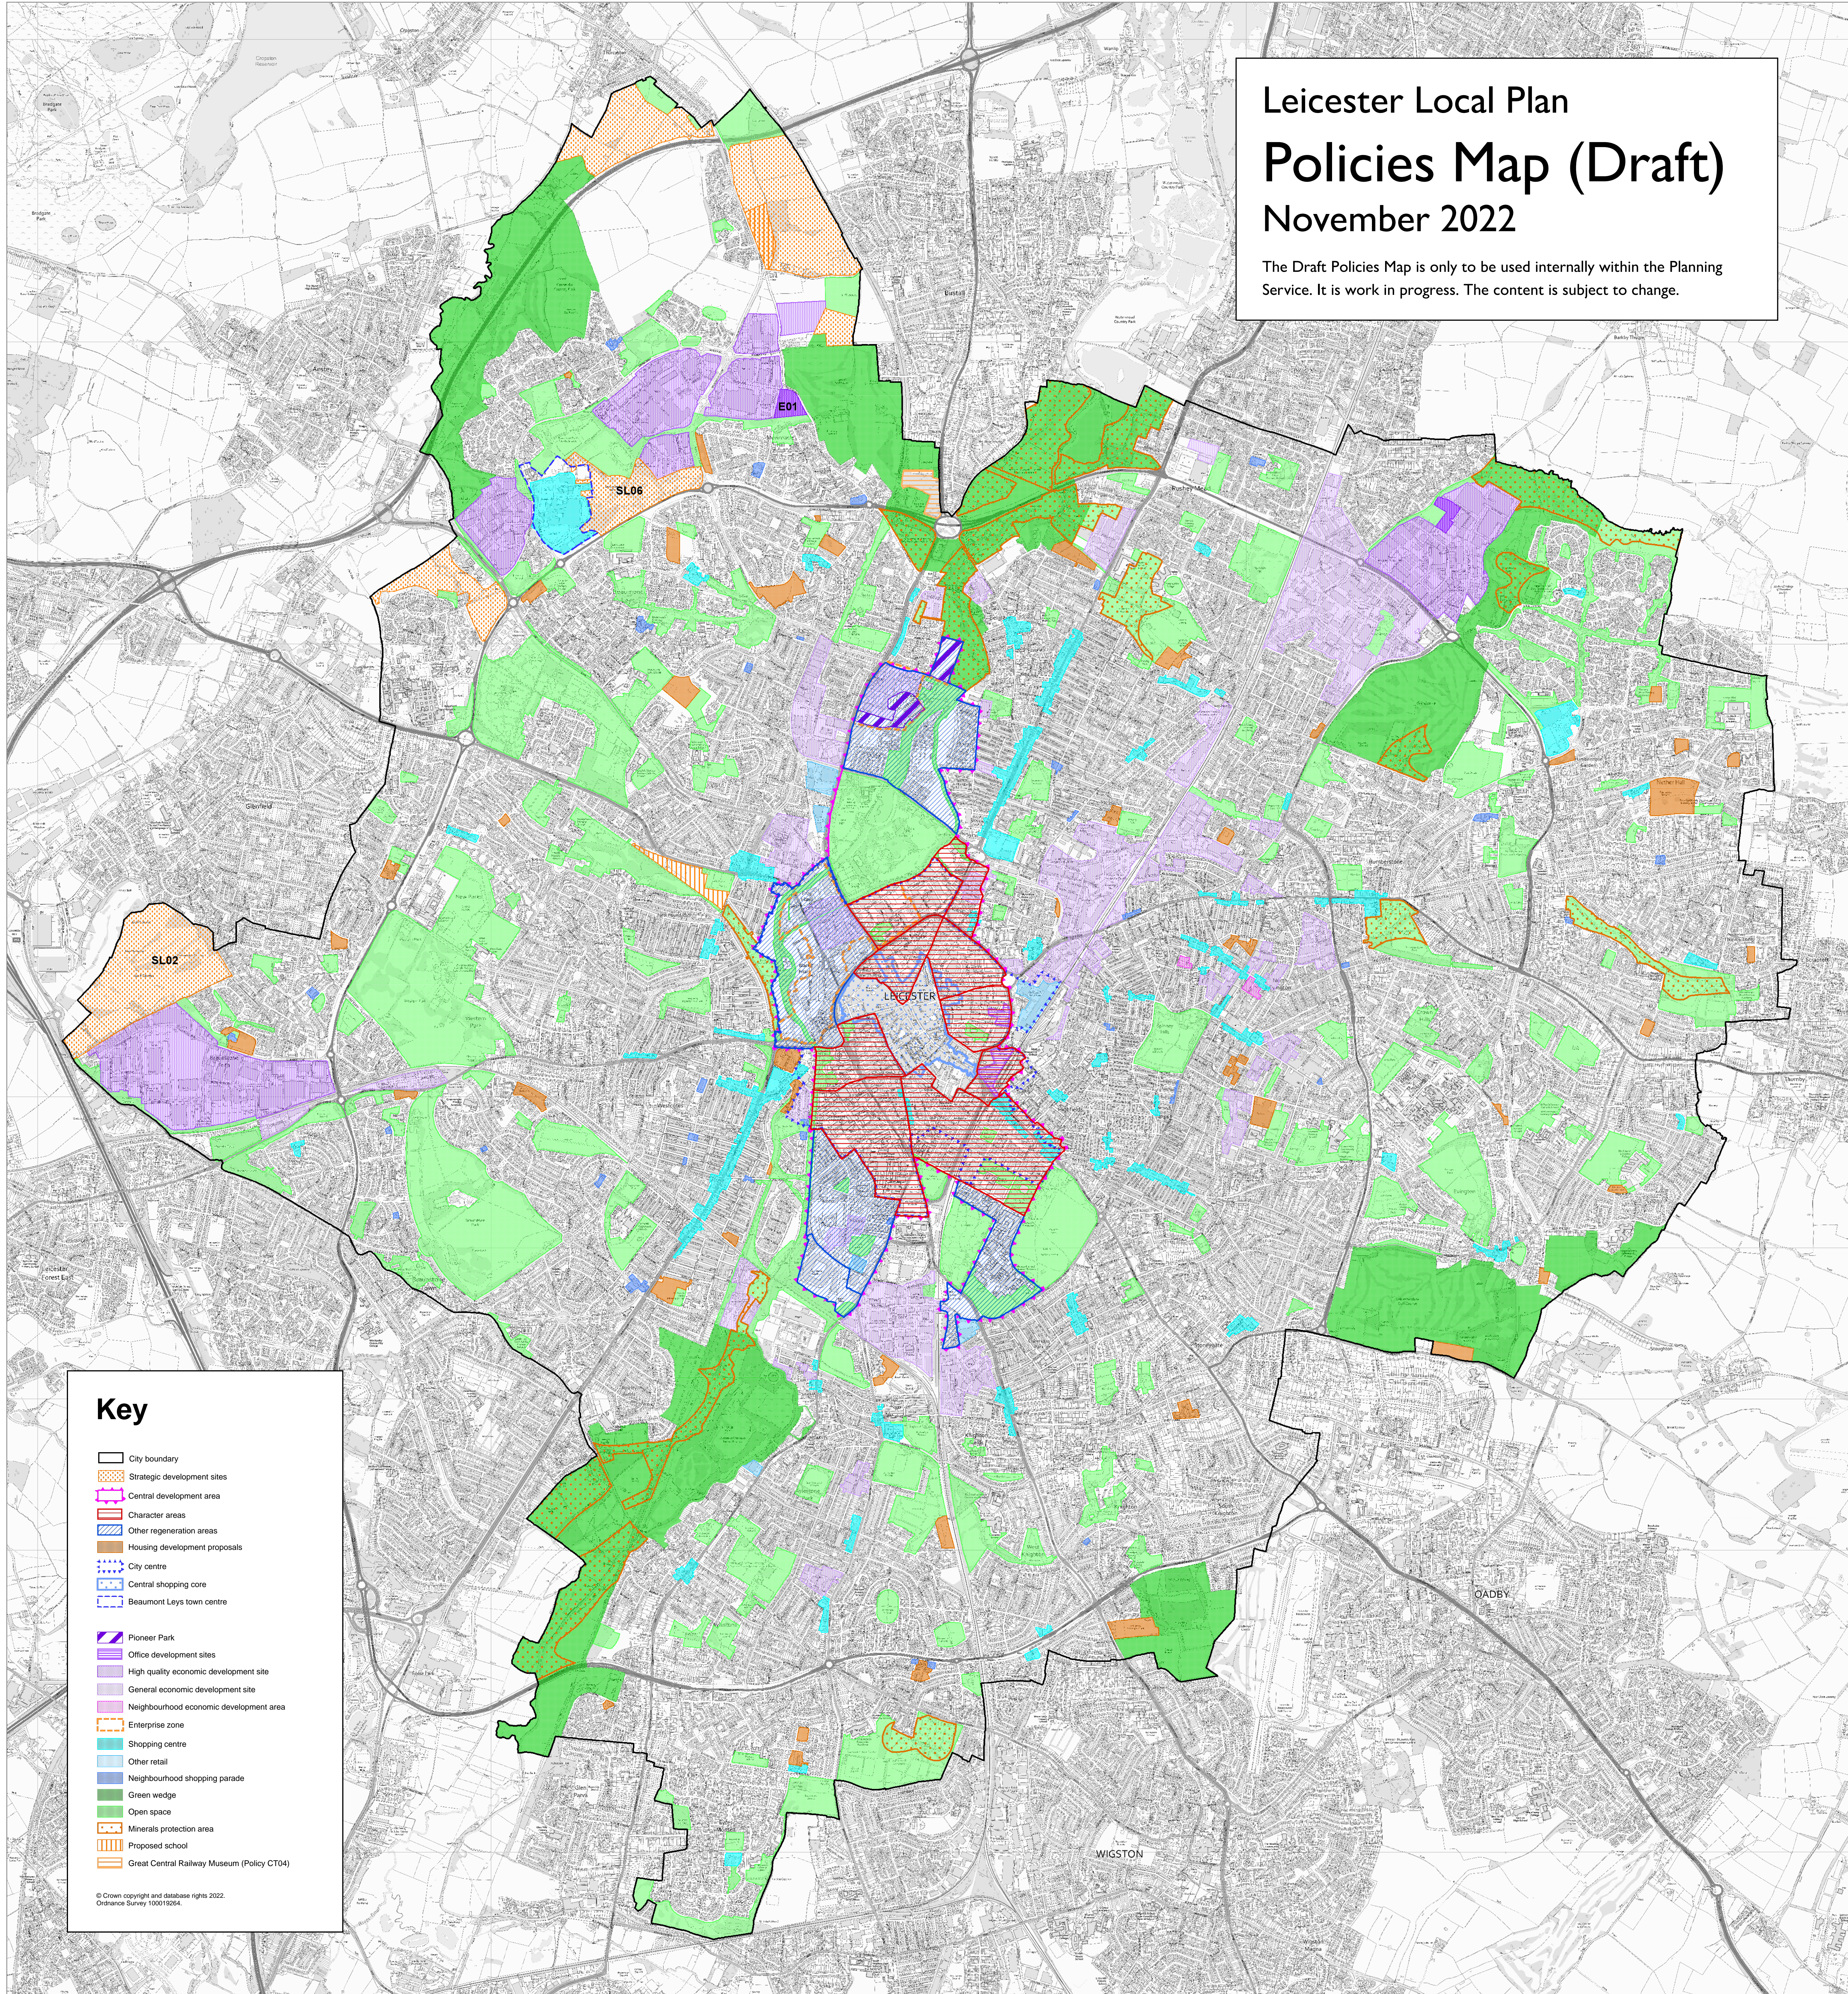

Leicester Local Plan Policies Map (Draft) November 2022

The Draft Policies Map is only to be used internally within the Planning Service. It is work in progress. The content is subject to change.

Key

- City boundary
- Strategic development sites
- Central development area
- Character areas
- Other regeneration areas
- Housing development proposals
- City centre
- Central shopping core
- Beaumont Leys town centre
- Pioneer Park
- Office development sites
- High quality economic development site
- General economic development site
- Neighbourhood economic development area
- Enterprise zone
- Shopping centre
- Other retail
- Neighbourhood shopping parade
- Green wedge
- Open space
- Minerals protection area
- Proposed school
- Great Central Railway Museum (Policy CT04)