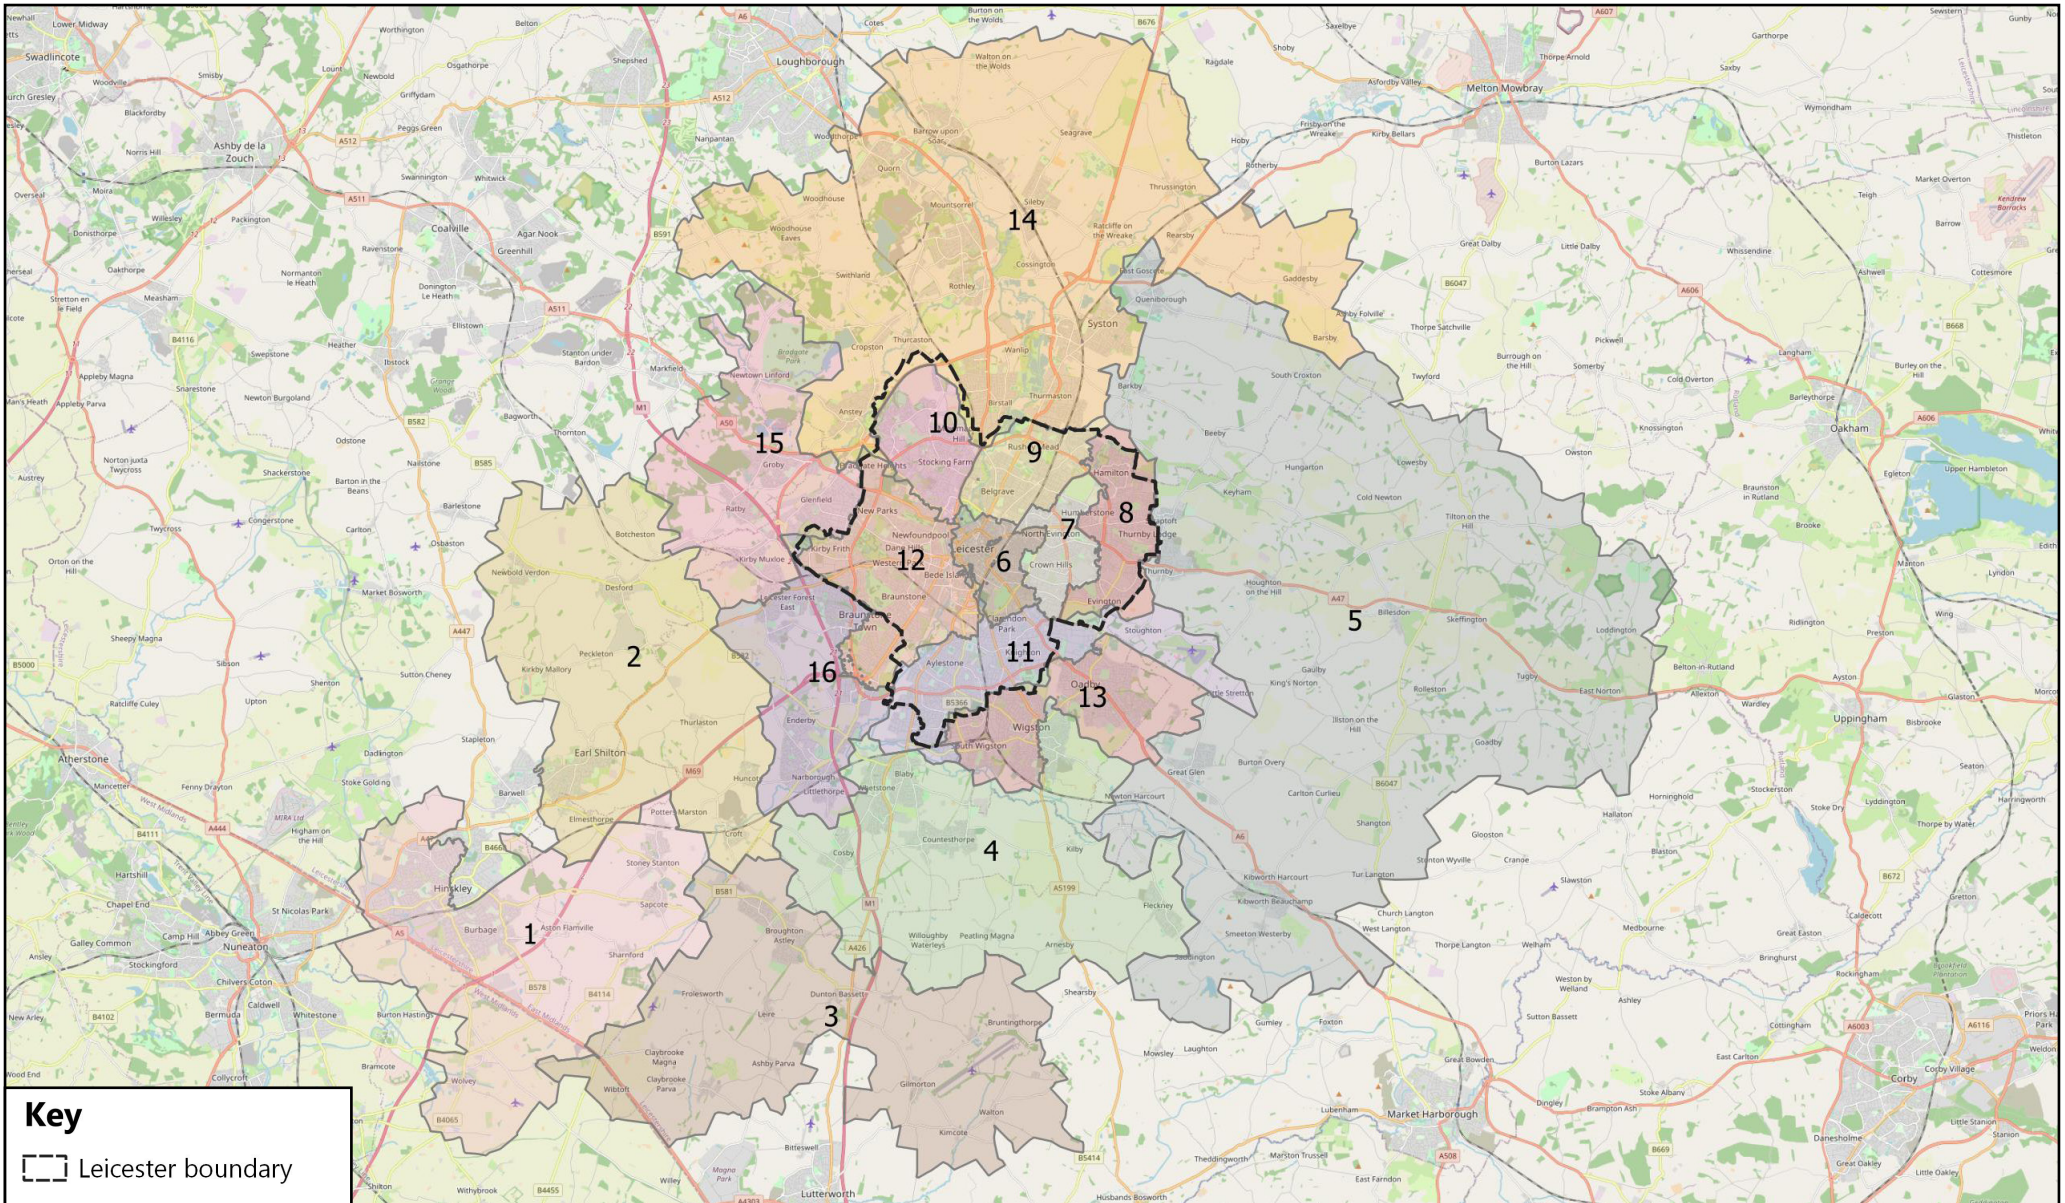

Appendix 1 – Study Area Plan

Key
 [---] Leicester boundary

Client
 Leicester City Council
Project
 Leicester Retail and Leisure Study 2021
Description
 Study Area Plan

Map data © OpenStreetMap contributors