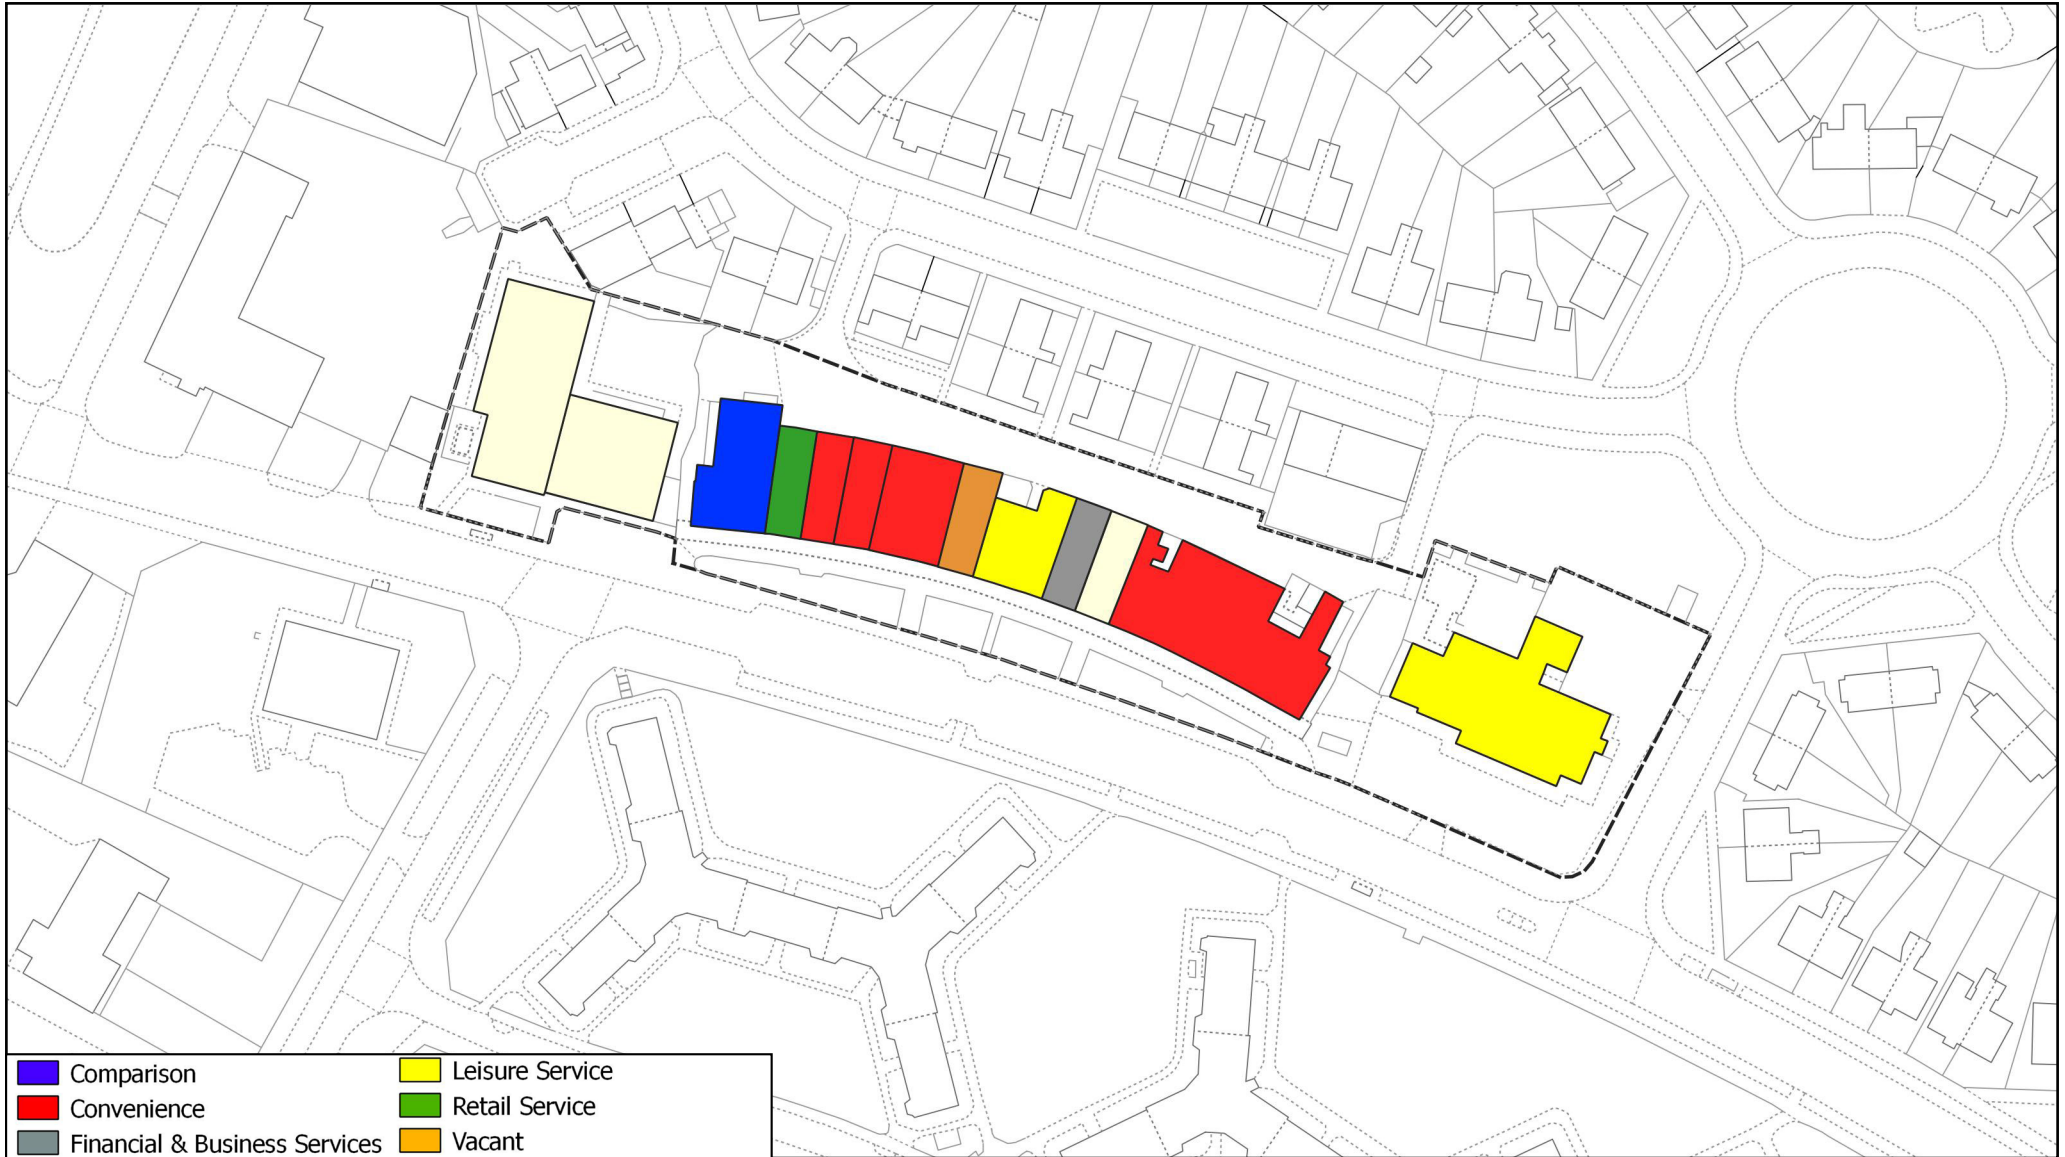

Appendix 6b – Local Centre Healthcheck maps

© Crown copyright and database rights, 2021 Ordnance Survey 100019264

Aikman Avenue local centre

Leicester Retail and Leisure Study 2021

Survey Date - May 2021

© Crown copyright and database rights, 2021 Ordnance Survey 100019264