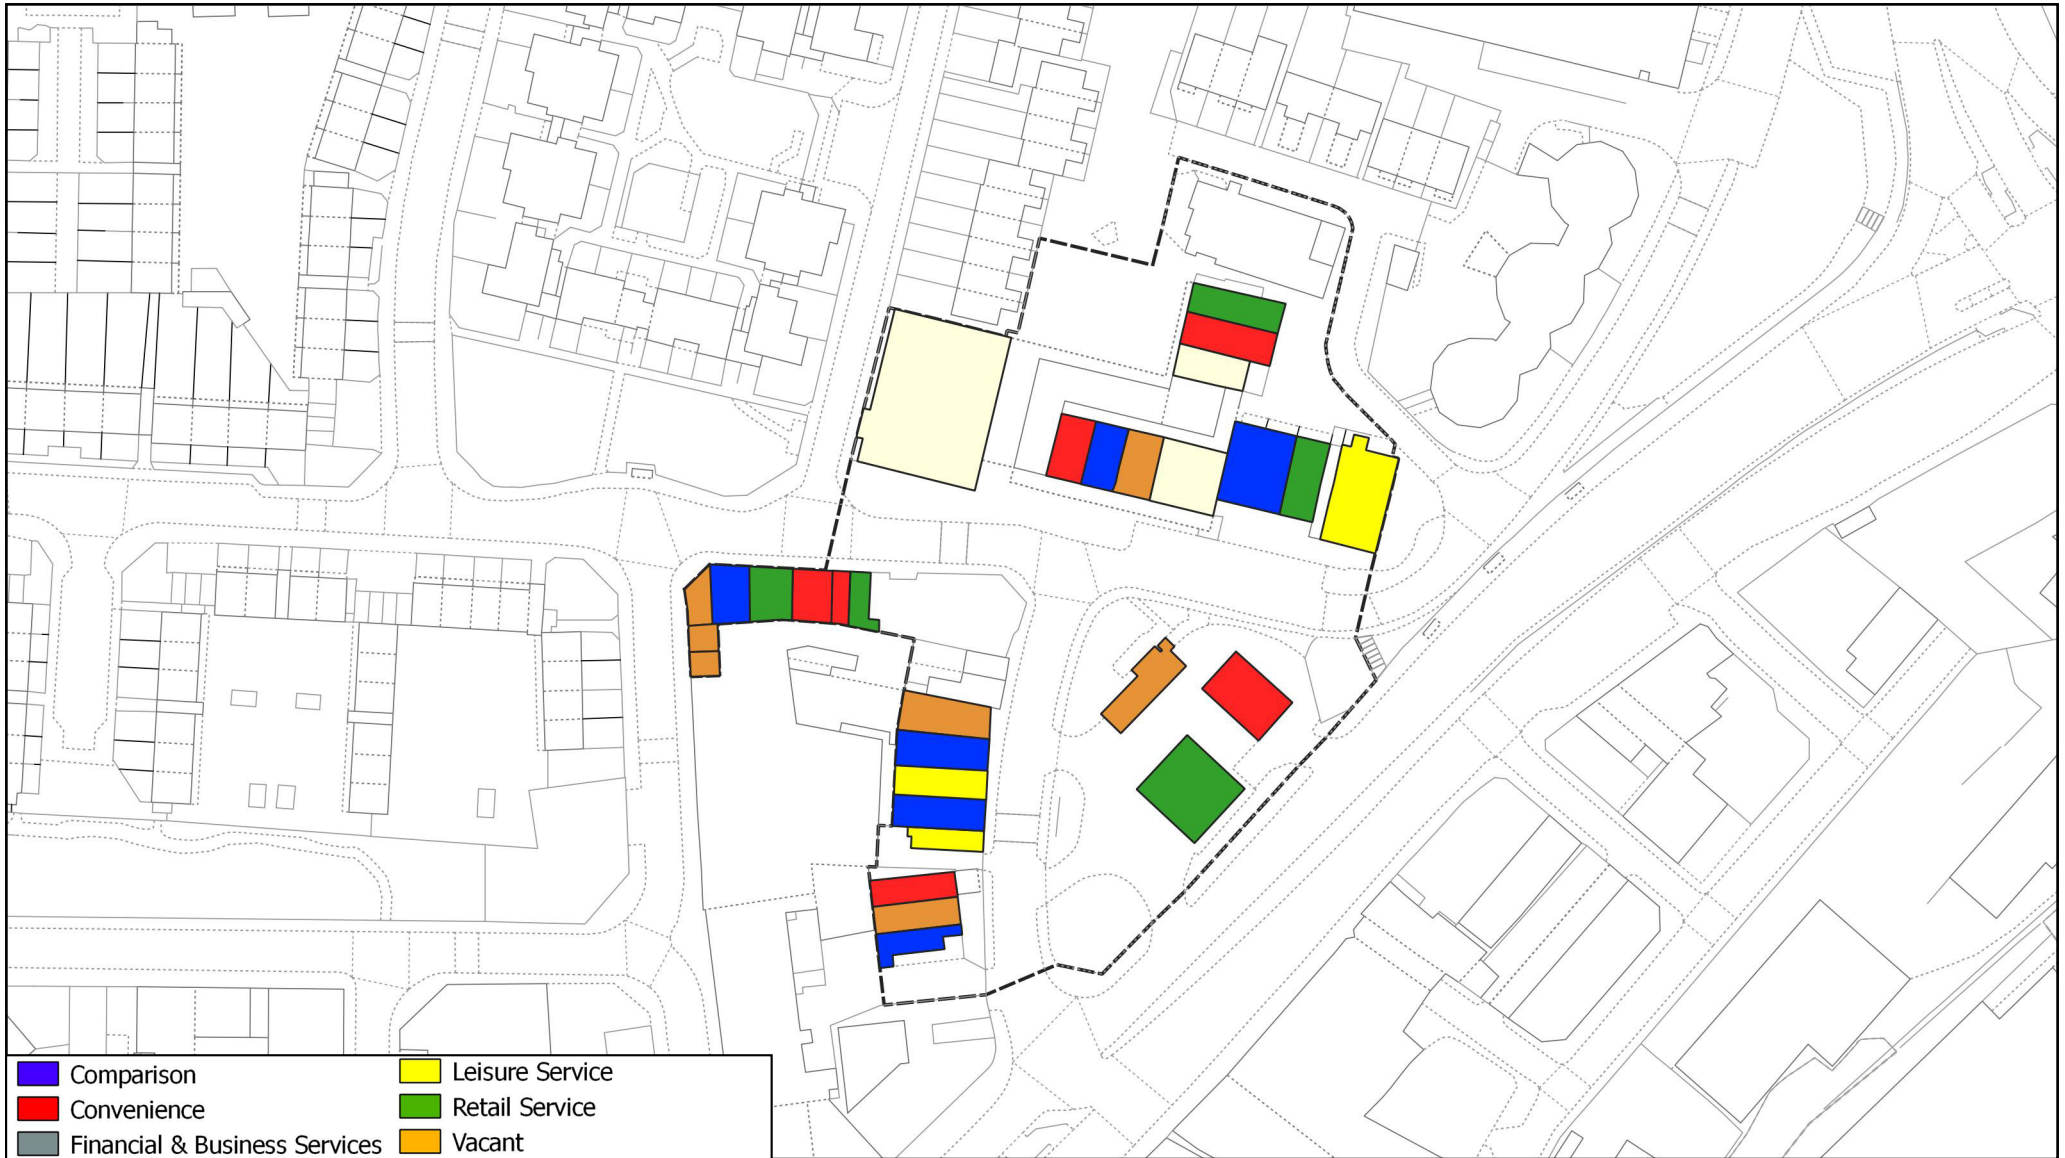

© Crown copyright and database rights, 2021 Ordnance Survey 100019264

Malabar Road local centre

Leicester Retail and Leisure Study 2021

Survey Date - May 2021