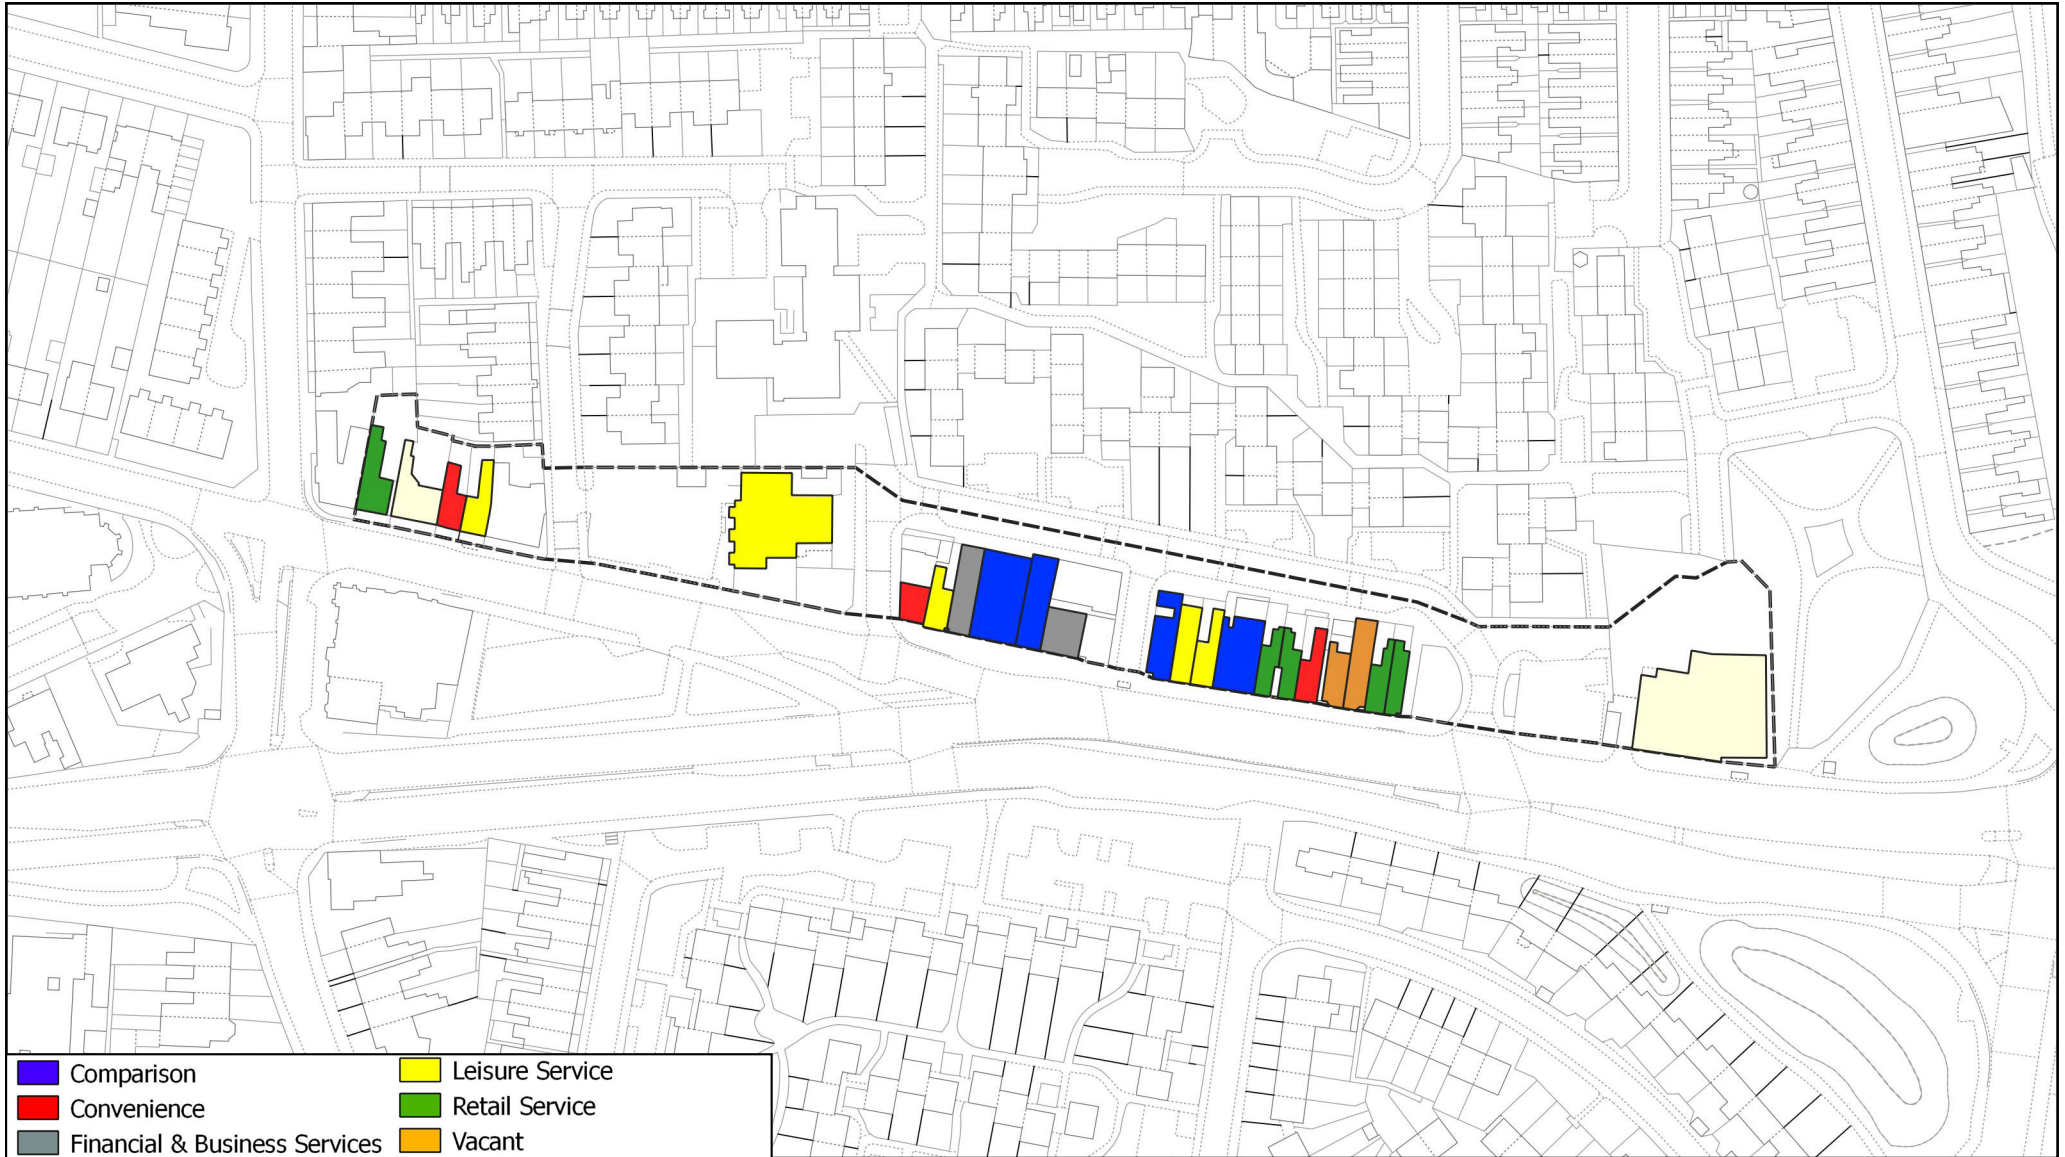

© Crown copyright and database rights, 2021 Ordnance Survey 100019264

King Richard's Road local centre

Leicester Retail and Leisure Study 2021

Survey Date - May 2021