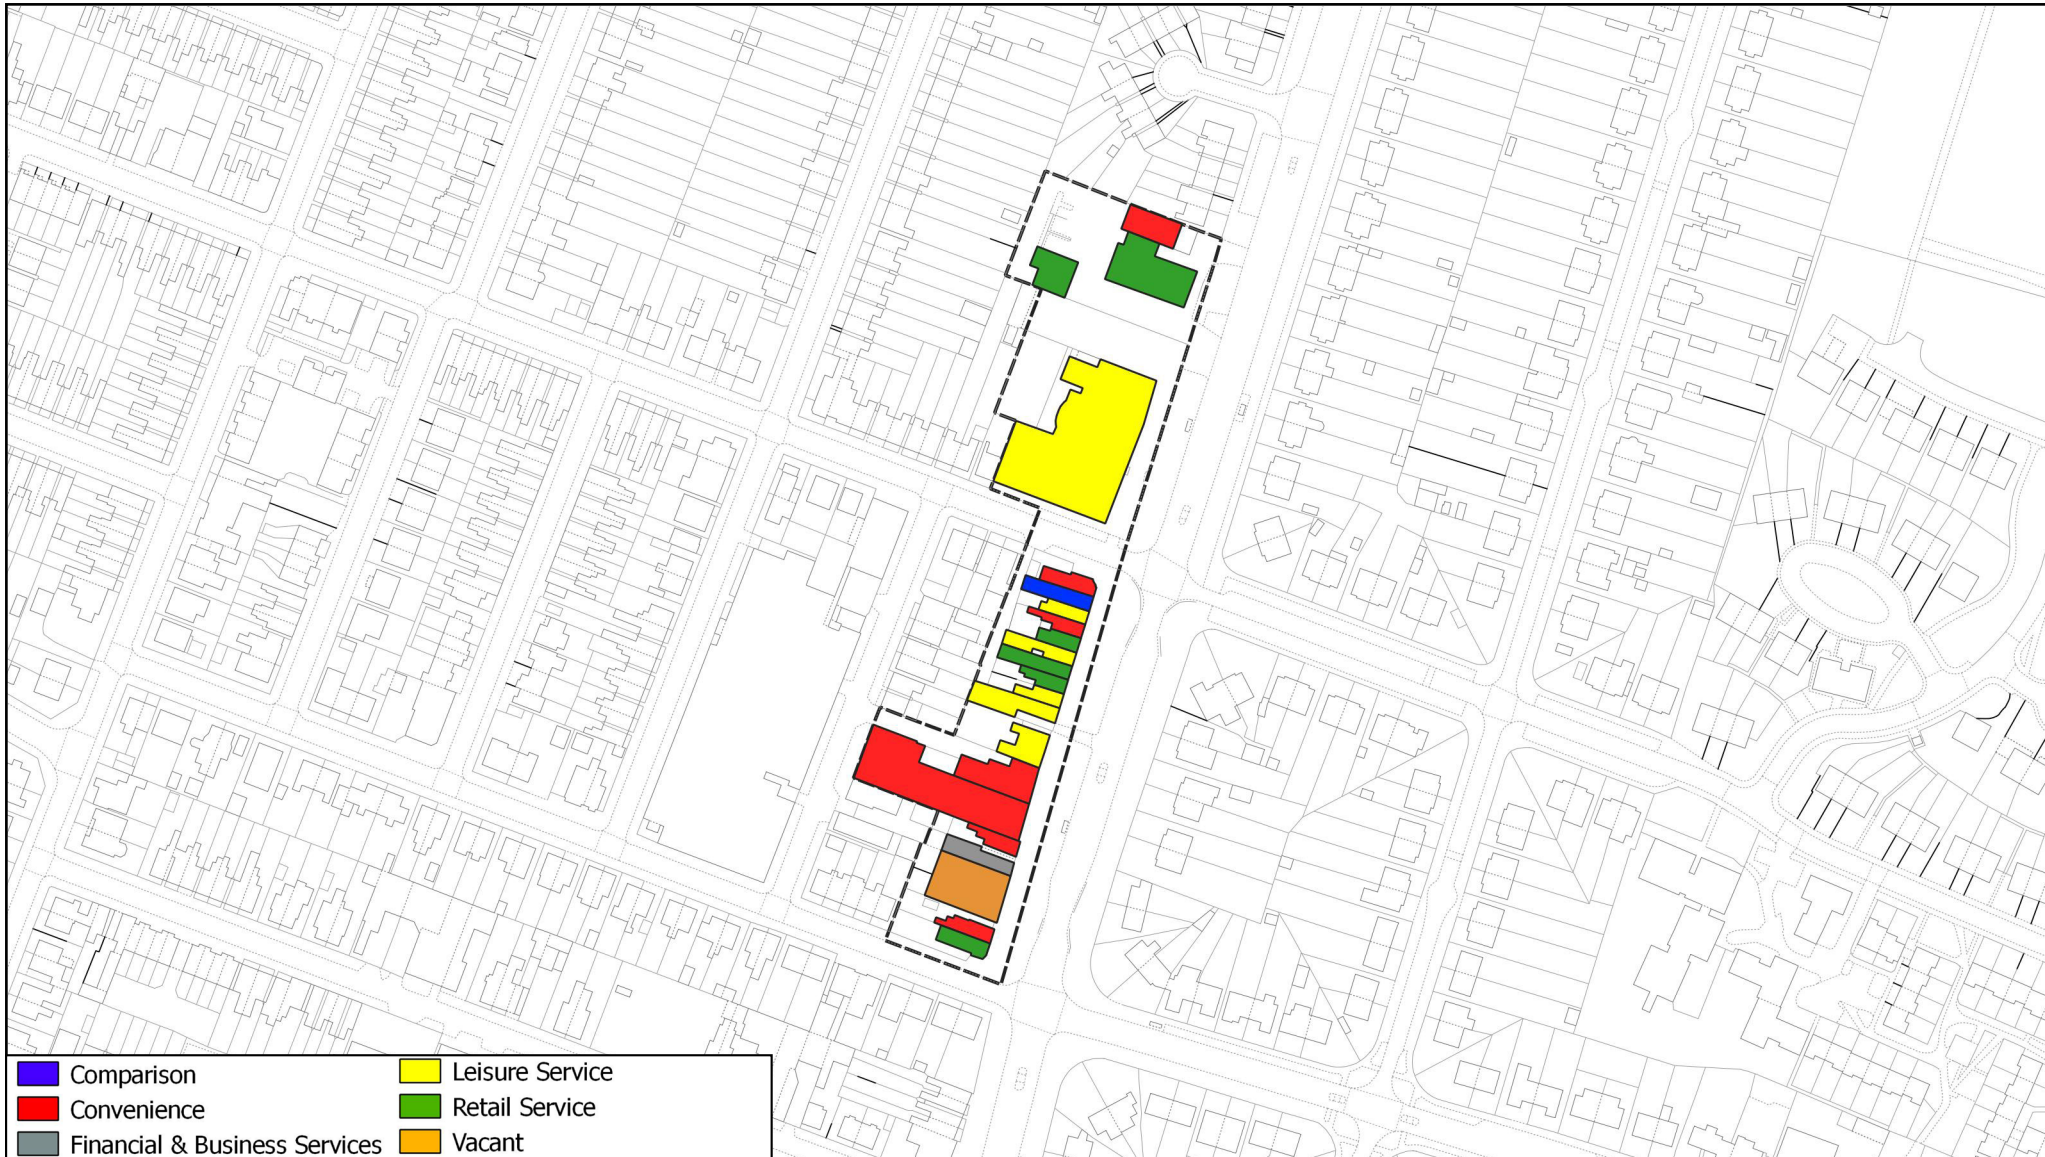

© Crown copyright and database rights, 2021 Ordnance Survey 100019264

Saffron Lane/Duncan Road local centre

Leicester Retail and Leisure Study 2021

Survey Date - May 2021