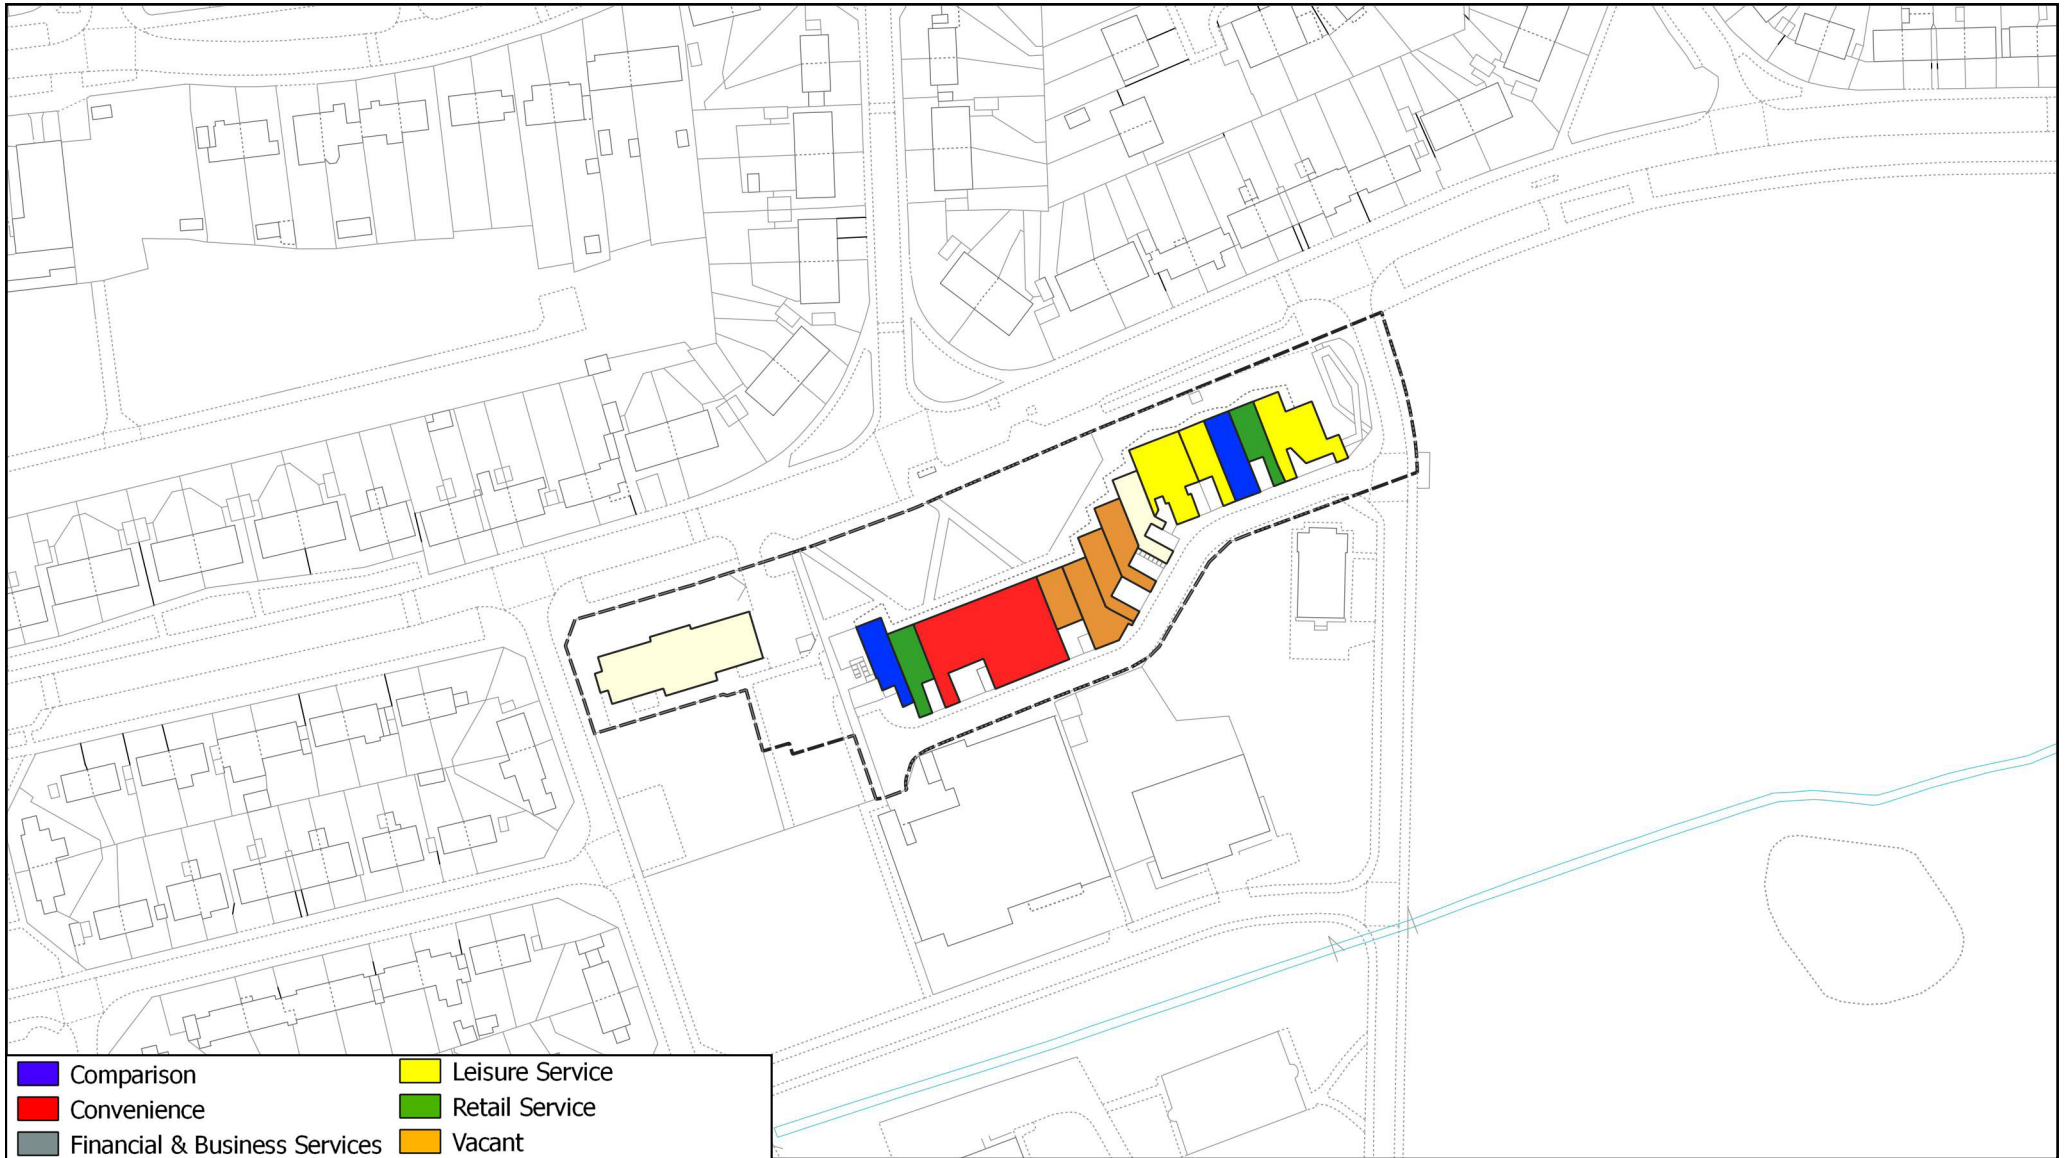

Survey Date - May 2021

© Crown copyright and database rights, 2021 Ordnance Survey 100019264

Nedham Street local centre

Leicester Retail and Leisure Study 2021

Survey Date - May 2021

© Crown copyright and database rights, 2021 Ordnance Survey 100019264