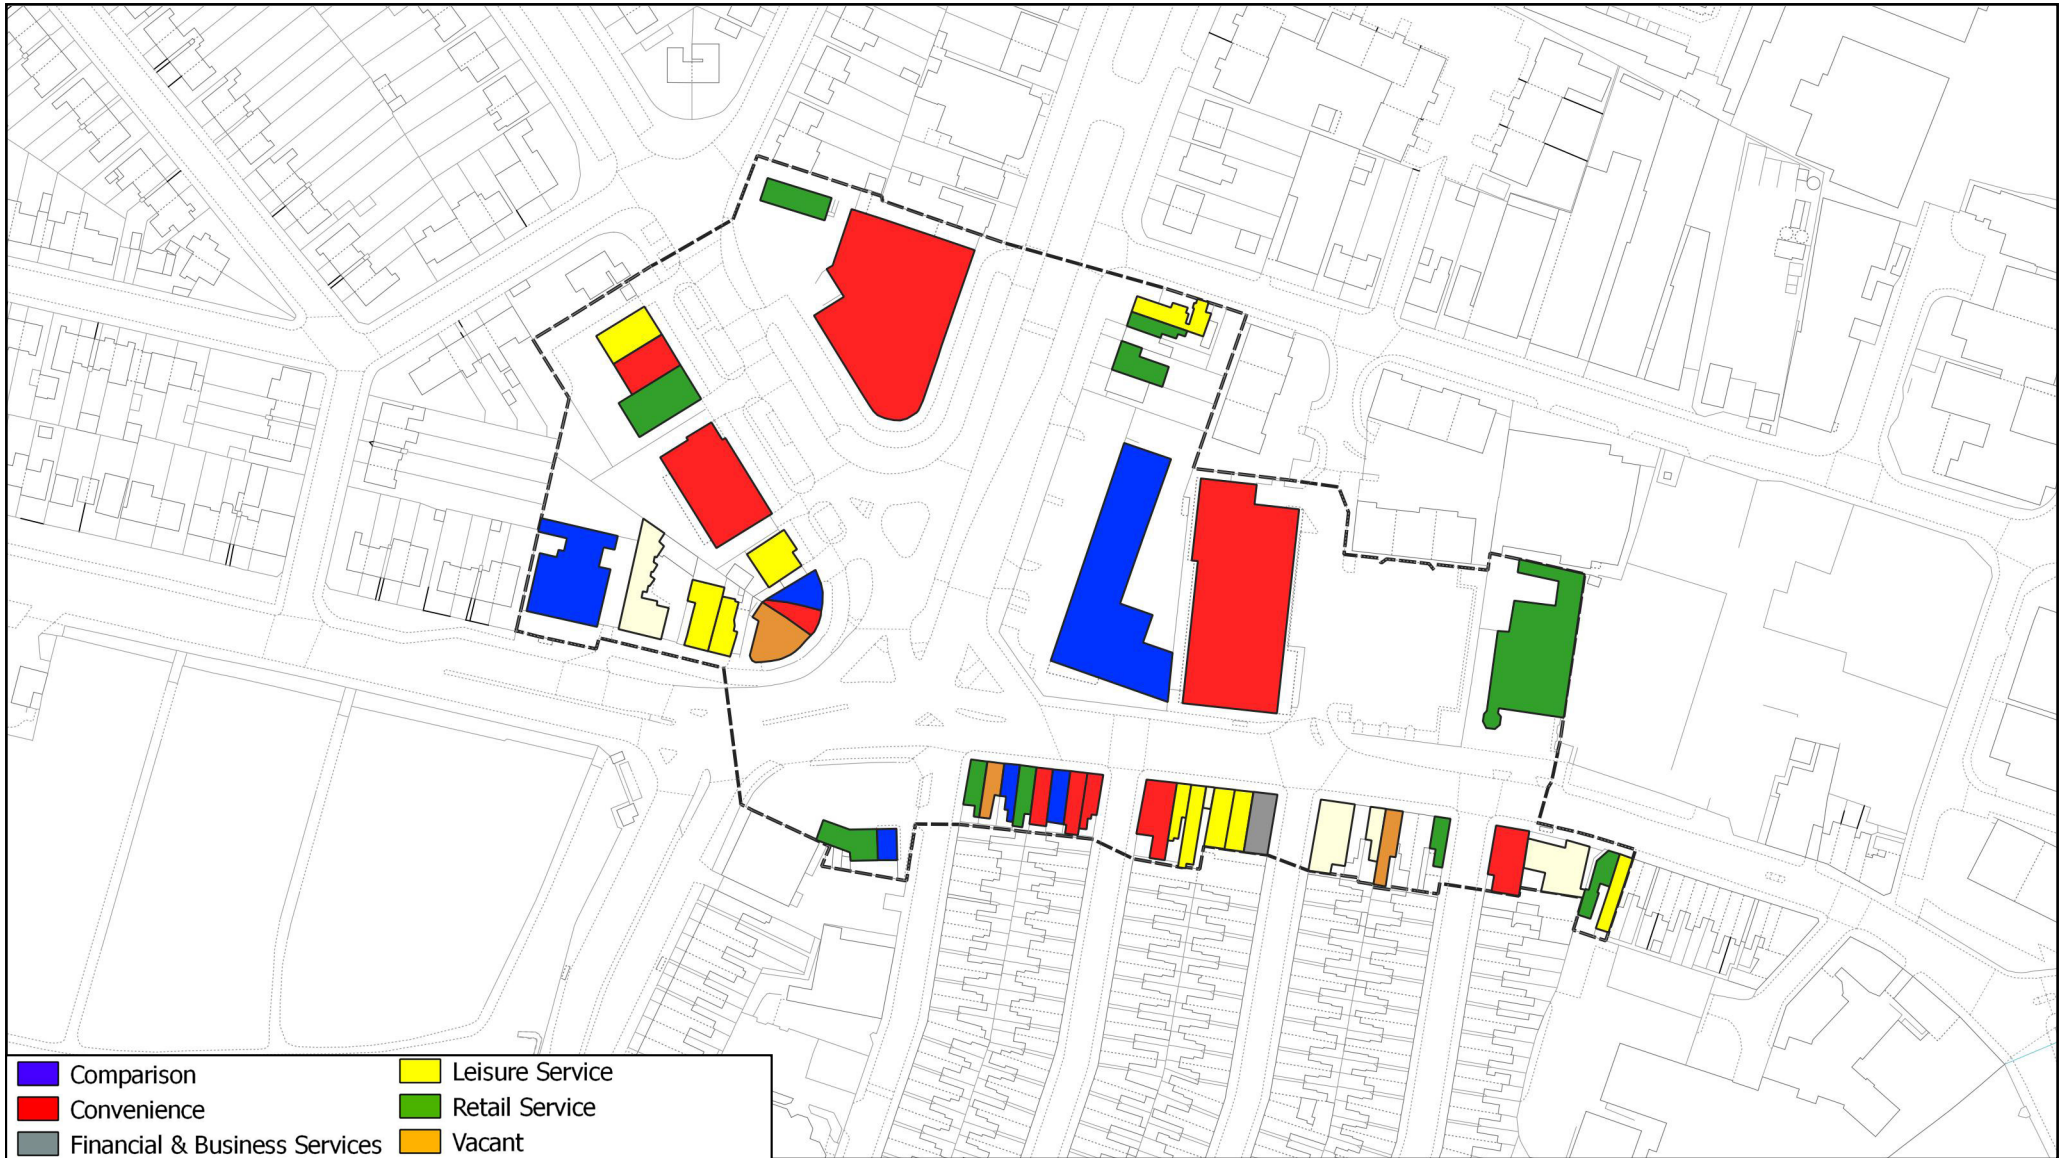

Survey Date - May 2021

© Crown copyright and database rights, 2021 Ordnance Survey 100019264

Aylestone Village local centre

Leicester Retail and Leisure Study 2021

Survey Date - May 2021

© Crown copyright and database rights, 2021 Ordnance Survey 100019264