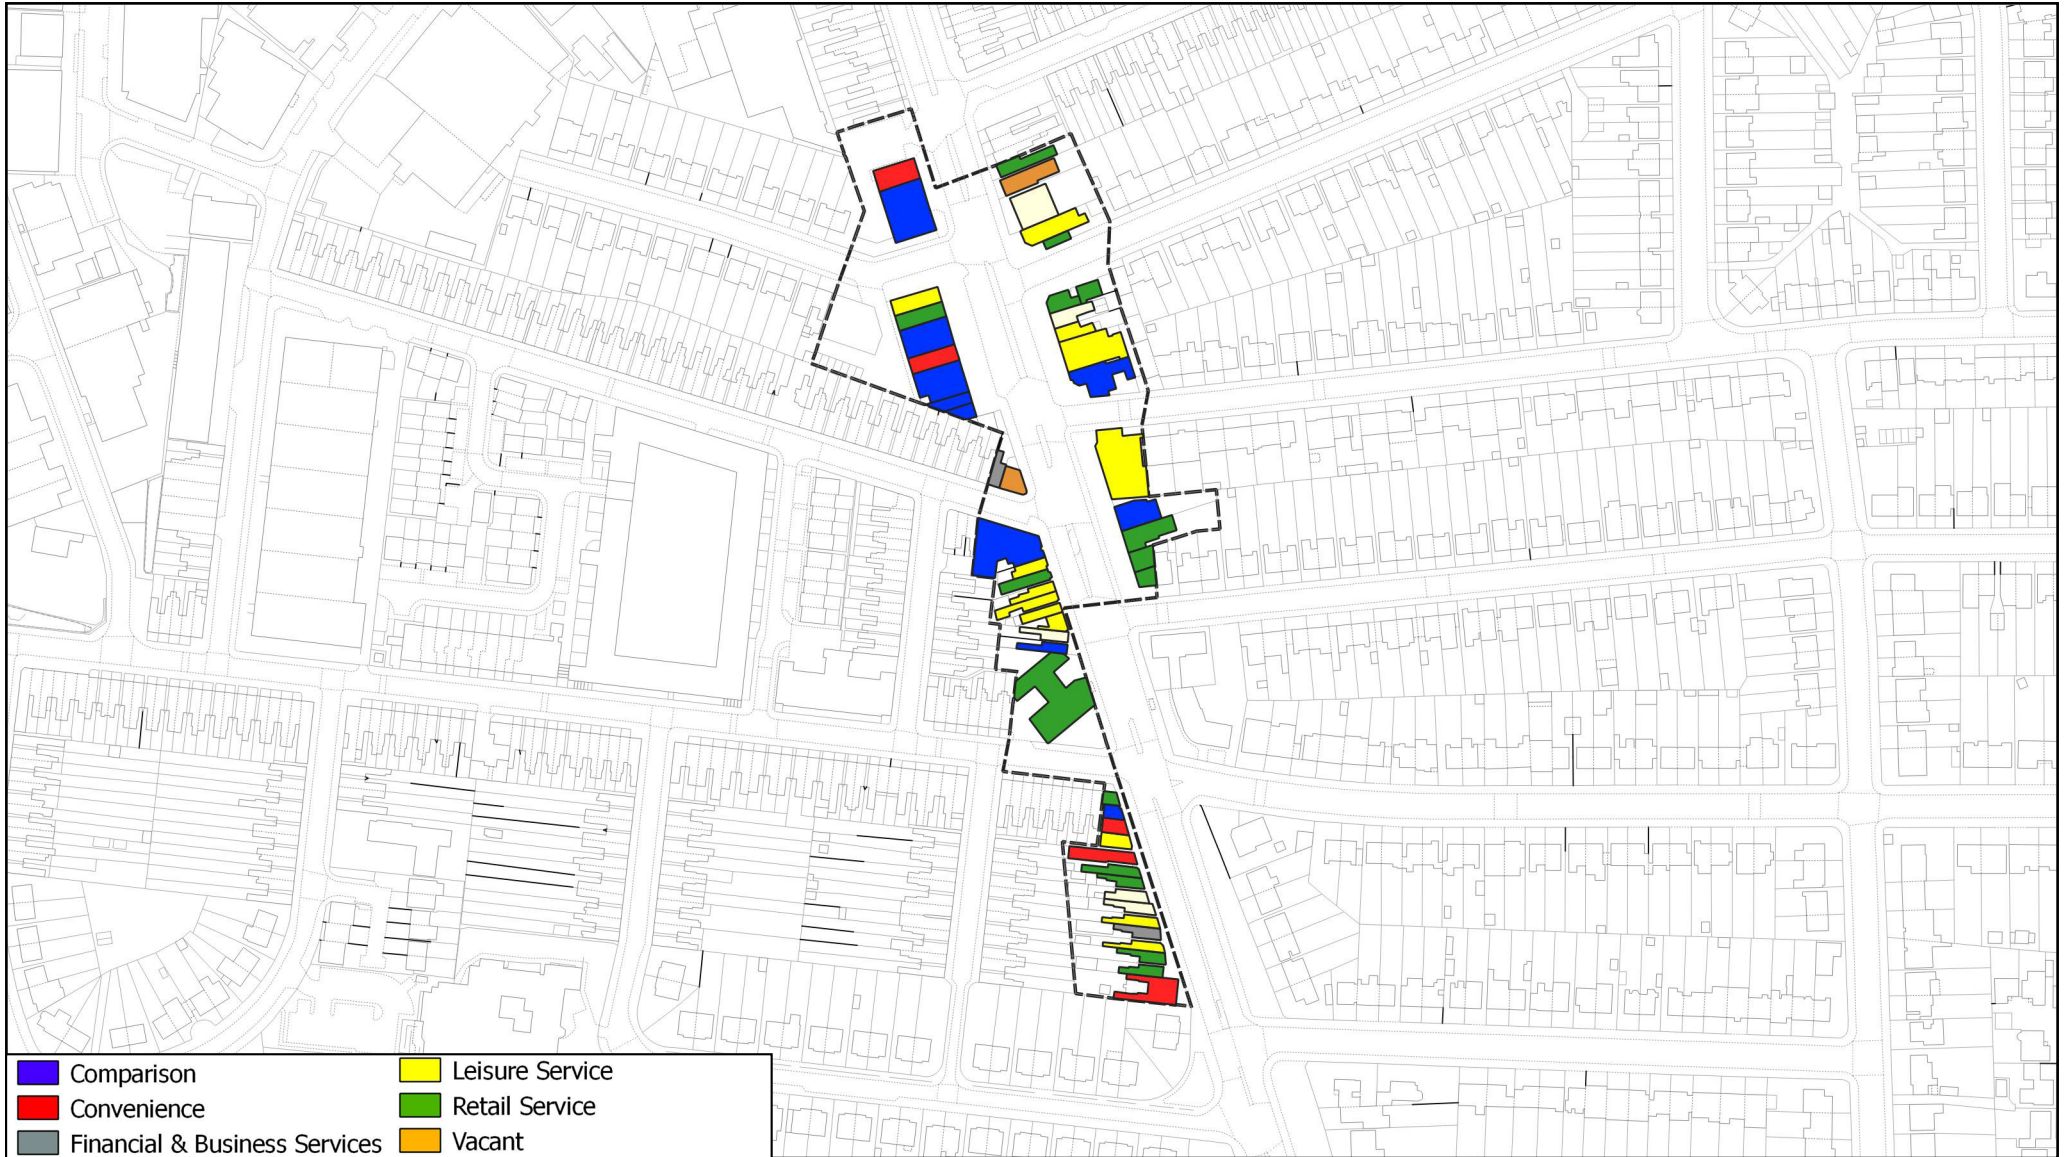

Survey Date - May 2021

© Crown copyright and database rights, 2021 Ordnance Survey 100019264

Wakerley Road/Ethel Road local centre

Leicester Retail and Leisure Study 2021

Survey Date - May 2021

© Crown copyright and database rights, 2021 Ordnance Survey 100019264

Welford Road/Gainsborough Road local centre

Leicester Retail and Leisure Study 2021

Survey Date - May 2021

© Crown copyright and database rights, 2021 Ordnance Survey 100019264

Welford Road/York Road local centre