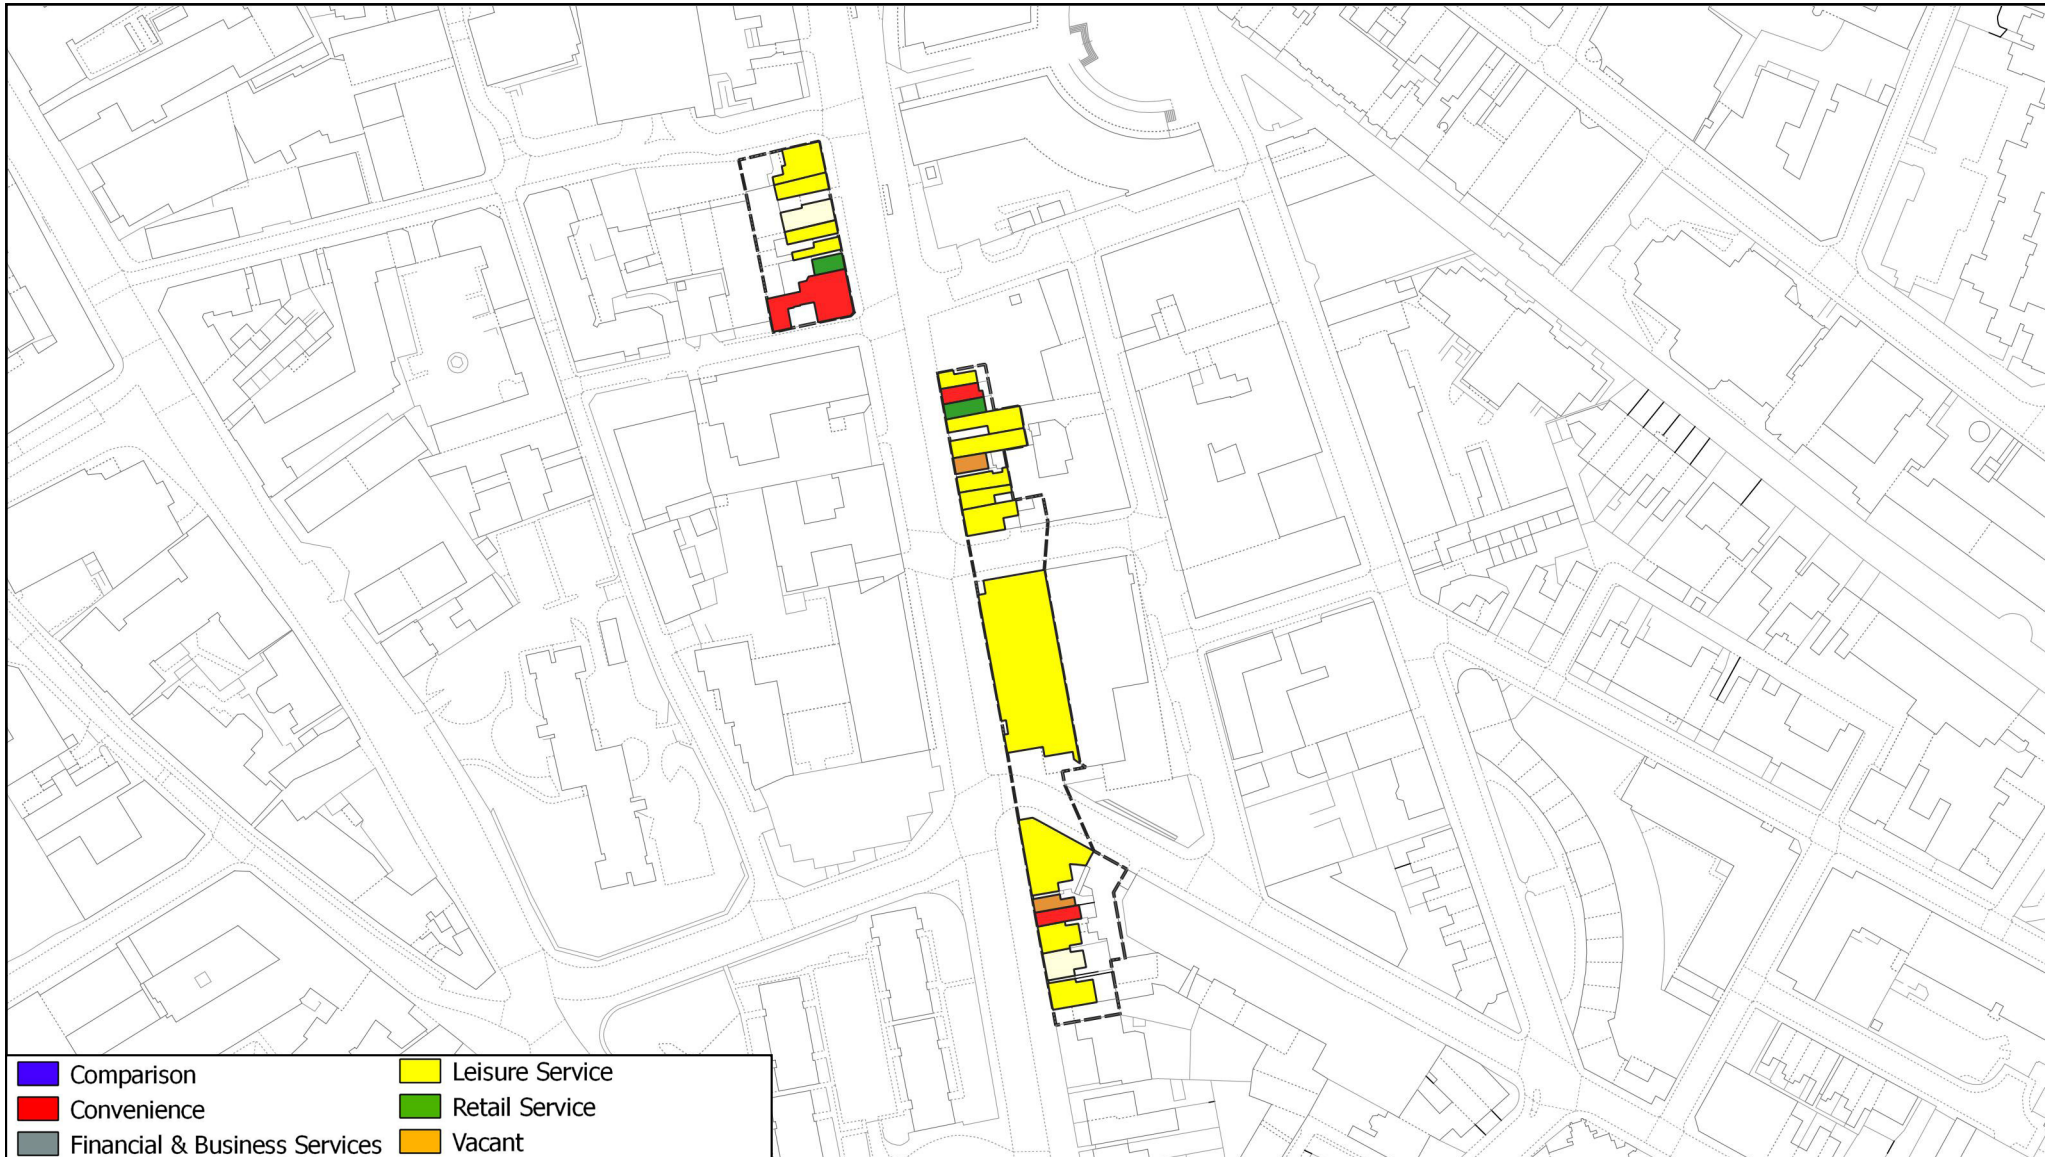

Survey Date - May 2021

© Crown copyright and database rights, 2021 Ordnance Survey 100019264

Wakerley Road/Ethel Road local centre

Leicester Retail and Leisure Study 2021

Survey Date - May 2021

© Crown copyright and database rights, 2021 Ordnance Survey 100019264

Welford Road/Gainsborough Road local centre

Leicester Retail and Leisure Study 2021

Survey Date - May 2021

© Crown copyright and database rights, 2021 Ordnance Survey 100019264

Welford Road/York Road local centre