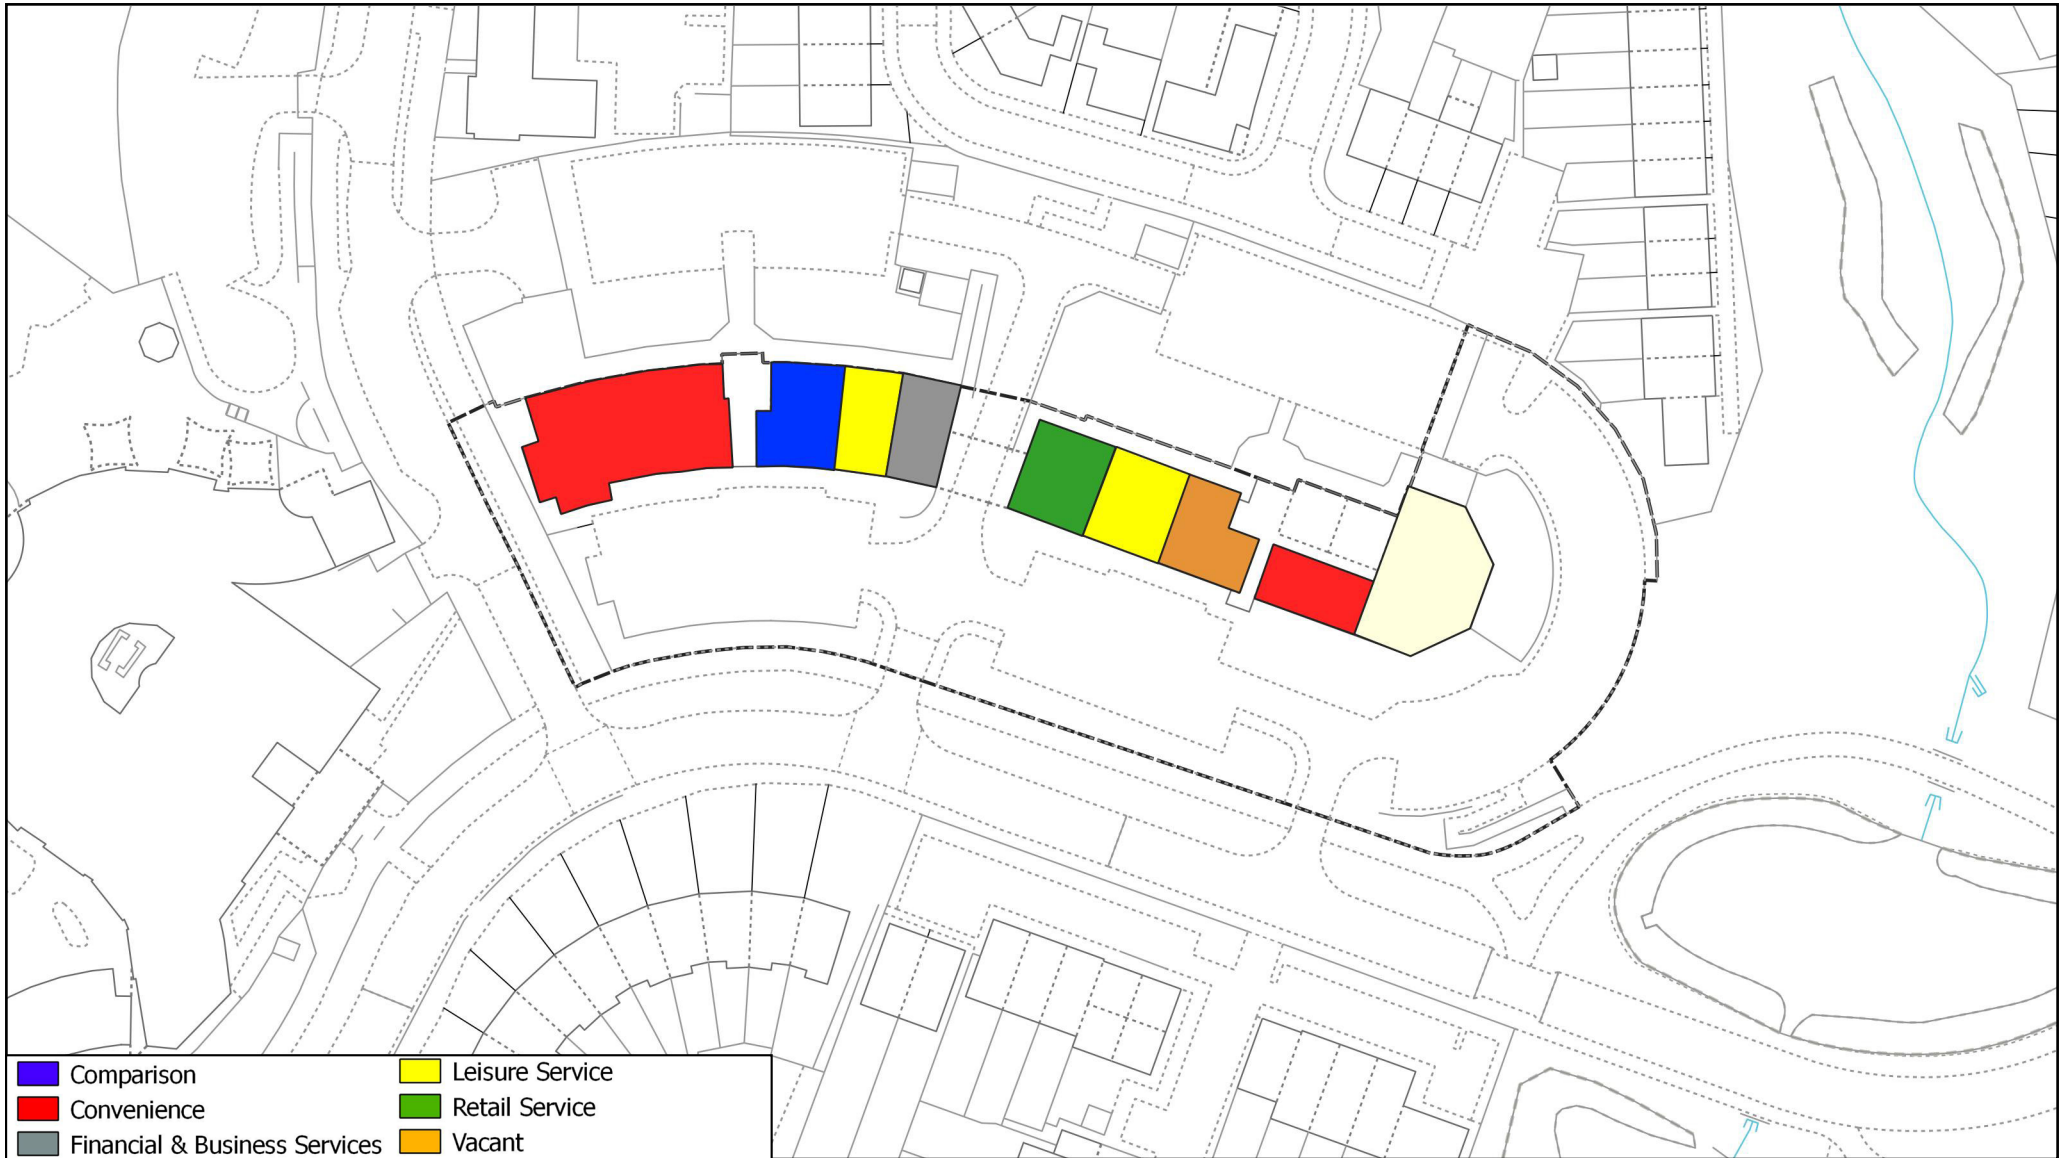

Survey Date - May 2021

© Crown copyright and database rights, 2021 Ordnance Survey 100019264

Saint Saviour's Road local centre

Leicester Retail and Leisure Study 2021

Survey Date - May 2021

© Crown copyright and database rights, 2021 Ordnance Survey 100019264