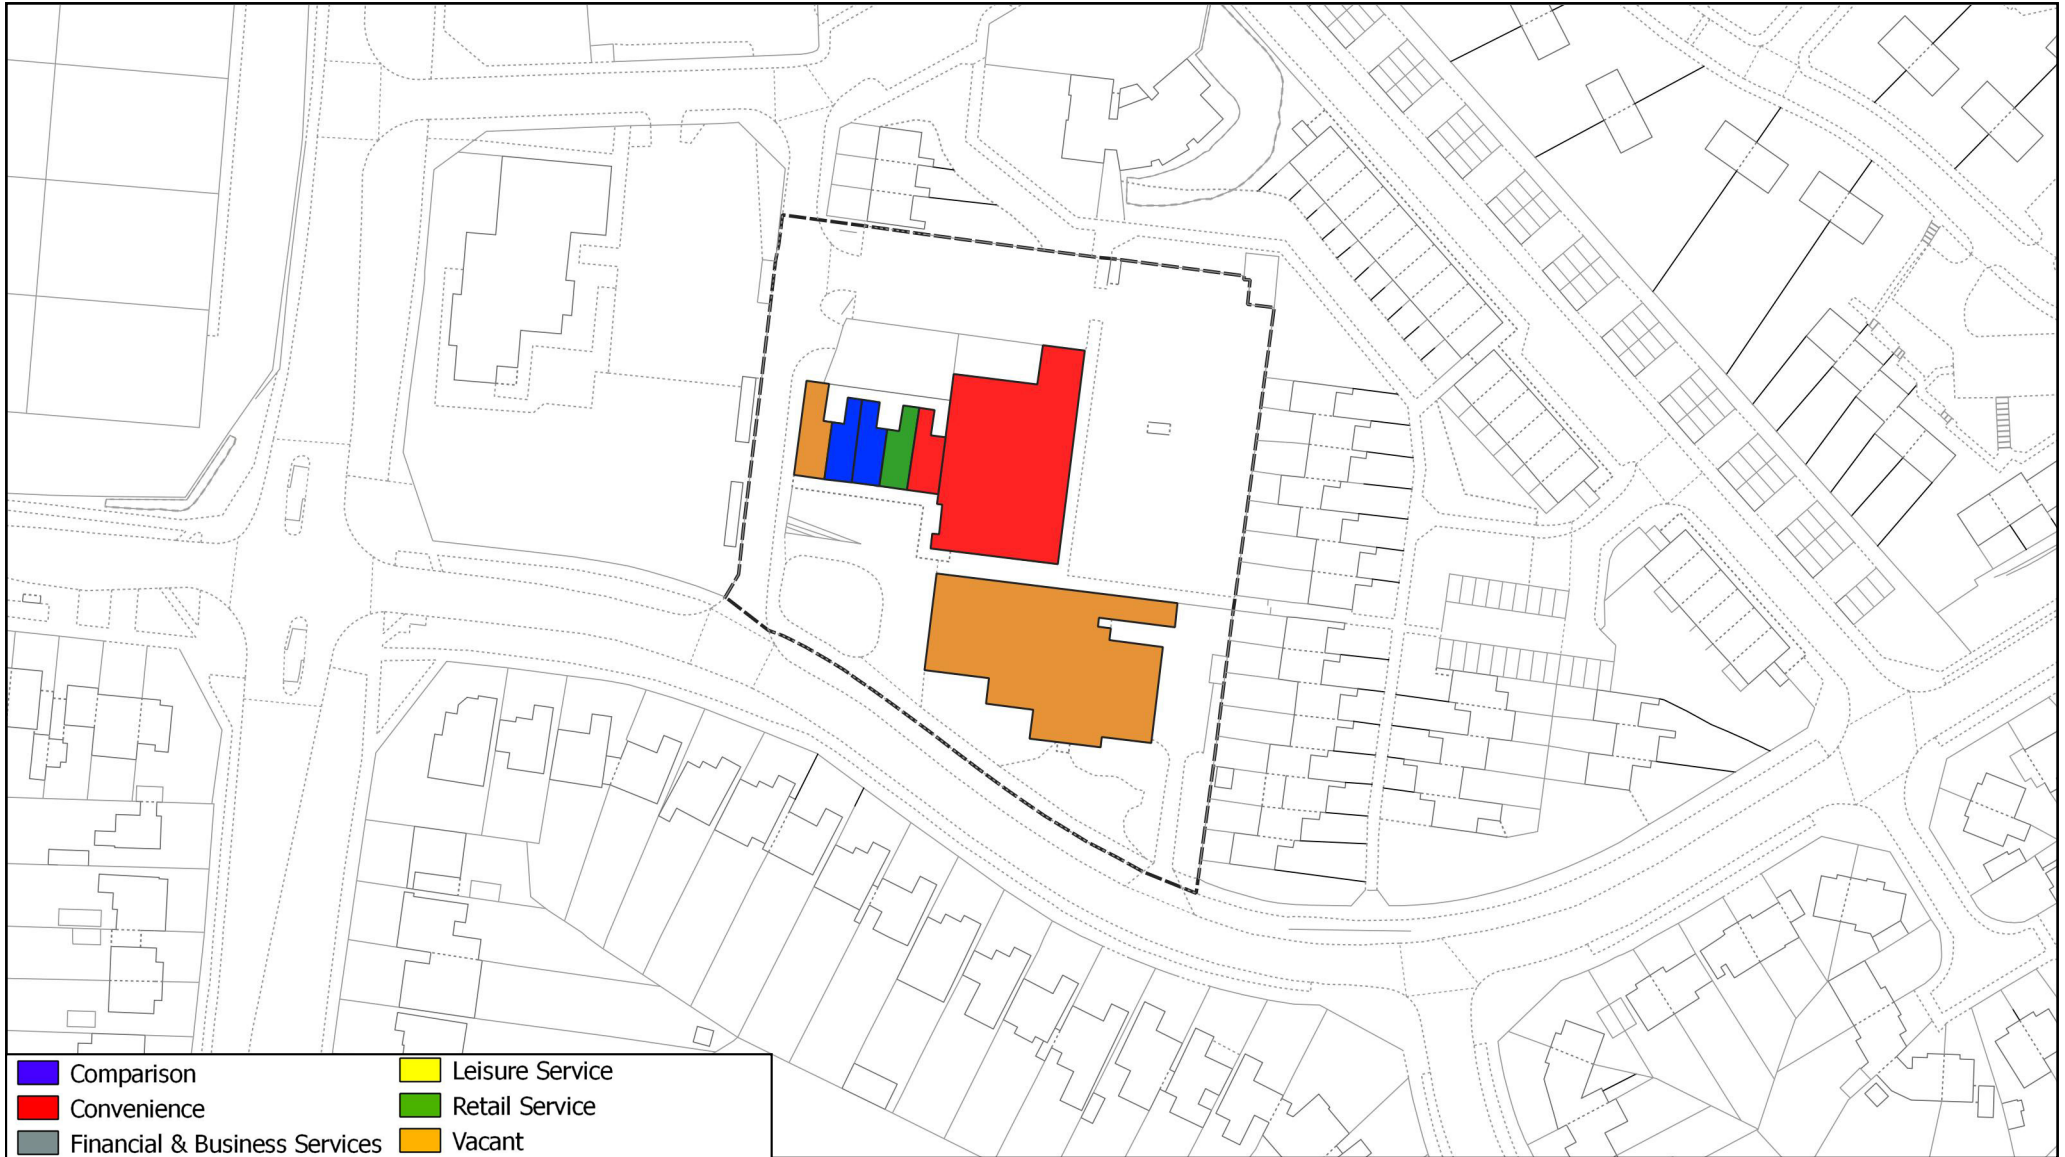

Uppingham Road-1 local centre

Leicester Retail and Leisure Study 2021

Survey Date - May 2021

© Crown copyright and database rights, 2021 Ordnance Survey 100019264

Victoria Road East local centre

Leicester Retail and Leisure Study 2021

Survey Date - May 2021

© Crown copyright and database rights, 2021 Ordnance Survey 100019264

Wakerley Road/Ethel Road local centre

Leicester Retail and Leisure Study 2021

Survey Date - May 2021

© Crown copyright and database rights, 2021 Ordnance Survey 100019264