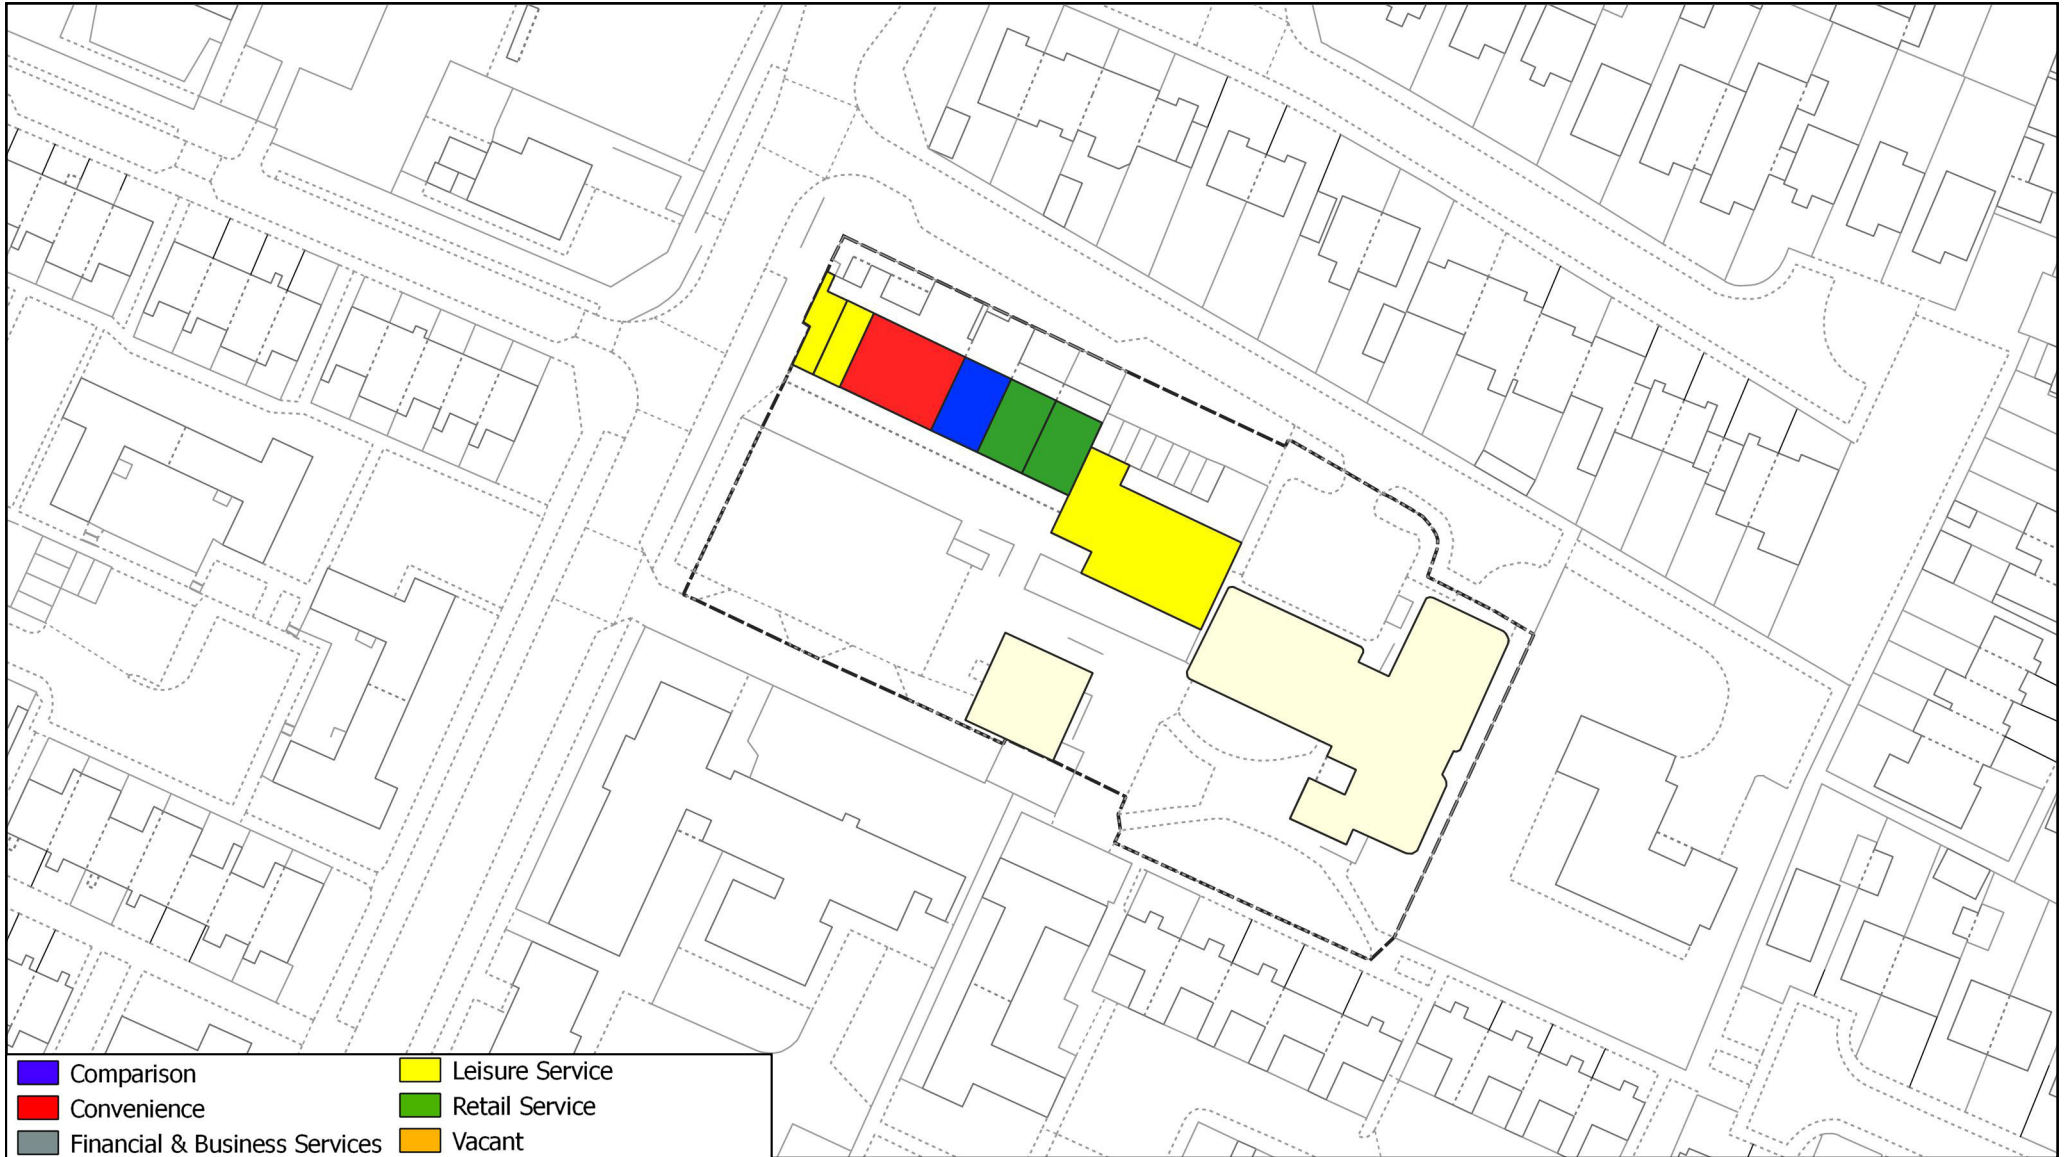

Leicester Retail and Leisure Study 2021

Survey Date - May 2021

© Crown copyright and database rights, 2021 Ordnance Survey 100019264

Lockerbie Walk/Dunblane Avenue local centre

Leicester Retail and Leisure Study 2021