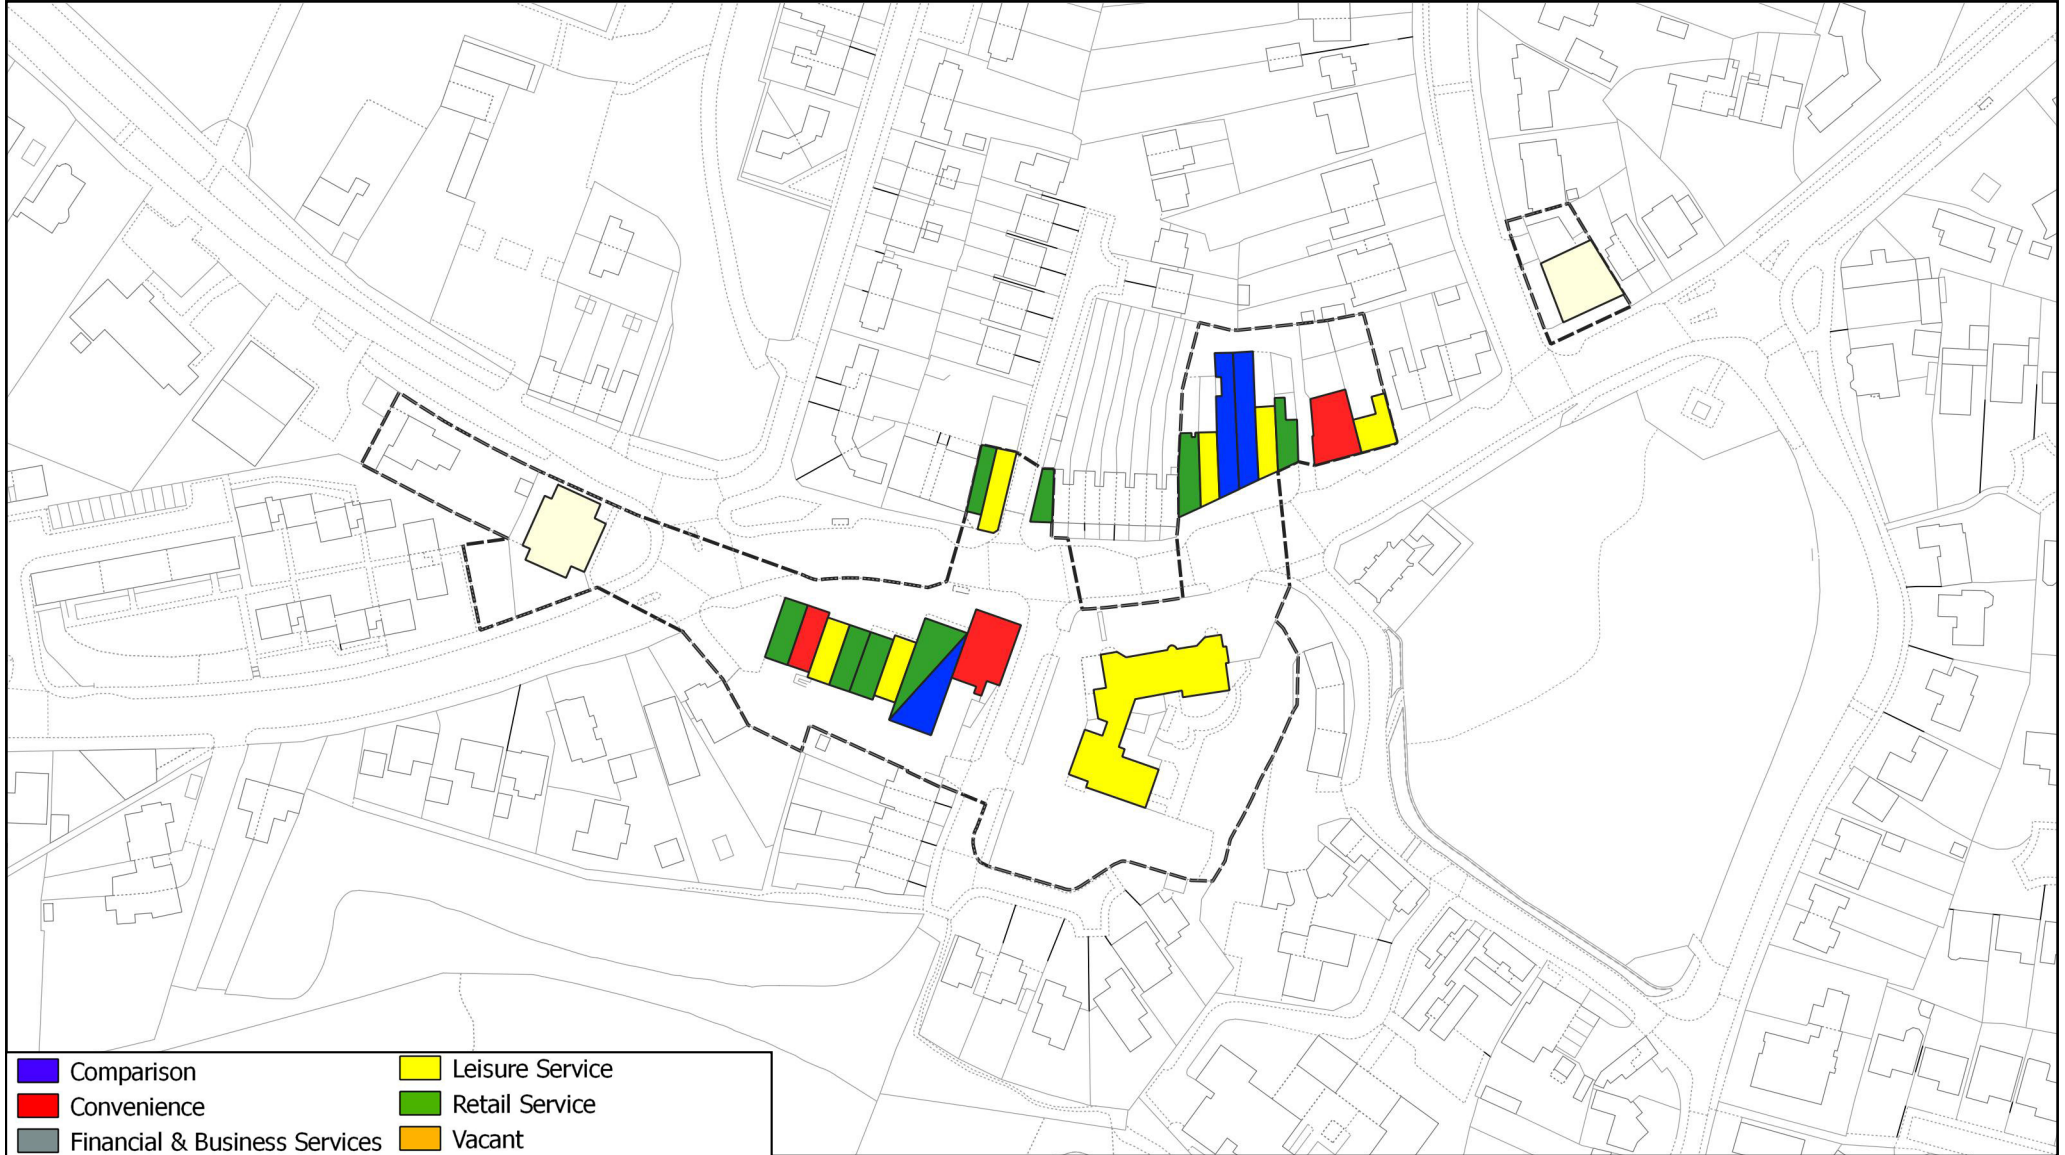

Eggington Street local centre

Leicester Retail and Leisure Study 2021

Survey Date - May 2021

© Crown copyright and database rights, 2021 Ordnance Survey 100019264

Evington Village local centre

Leicester Retail and Leisure Study 2021