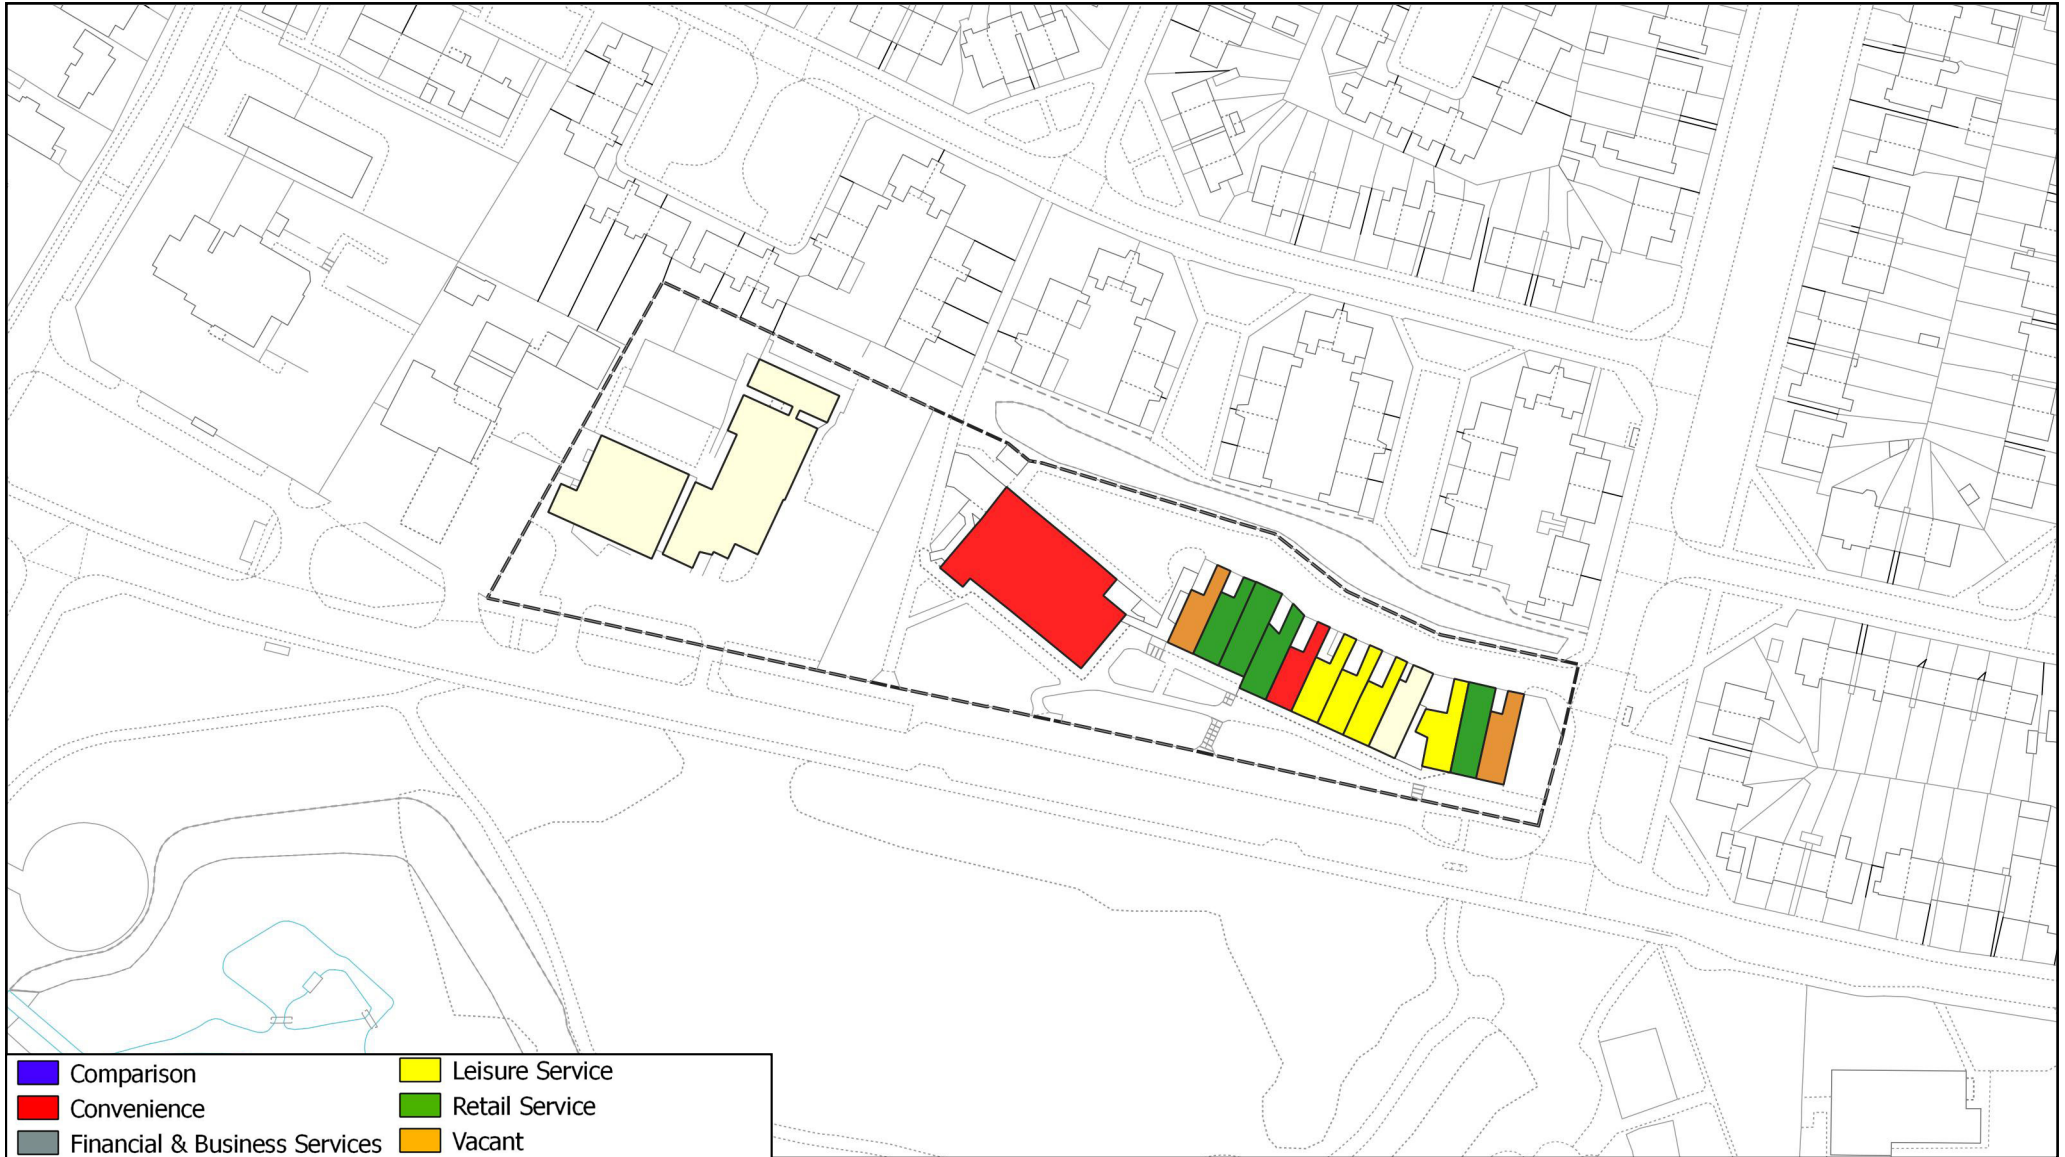

© Crown copyright and database rights, 2021 Ordnance Survey 100019264

Thurncourt Road local centre

Leicester Retail and Leisure Study 2021

Survey Date - May 2021