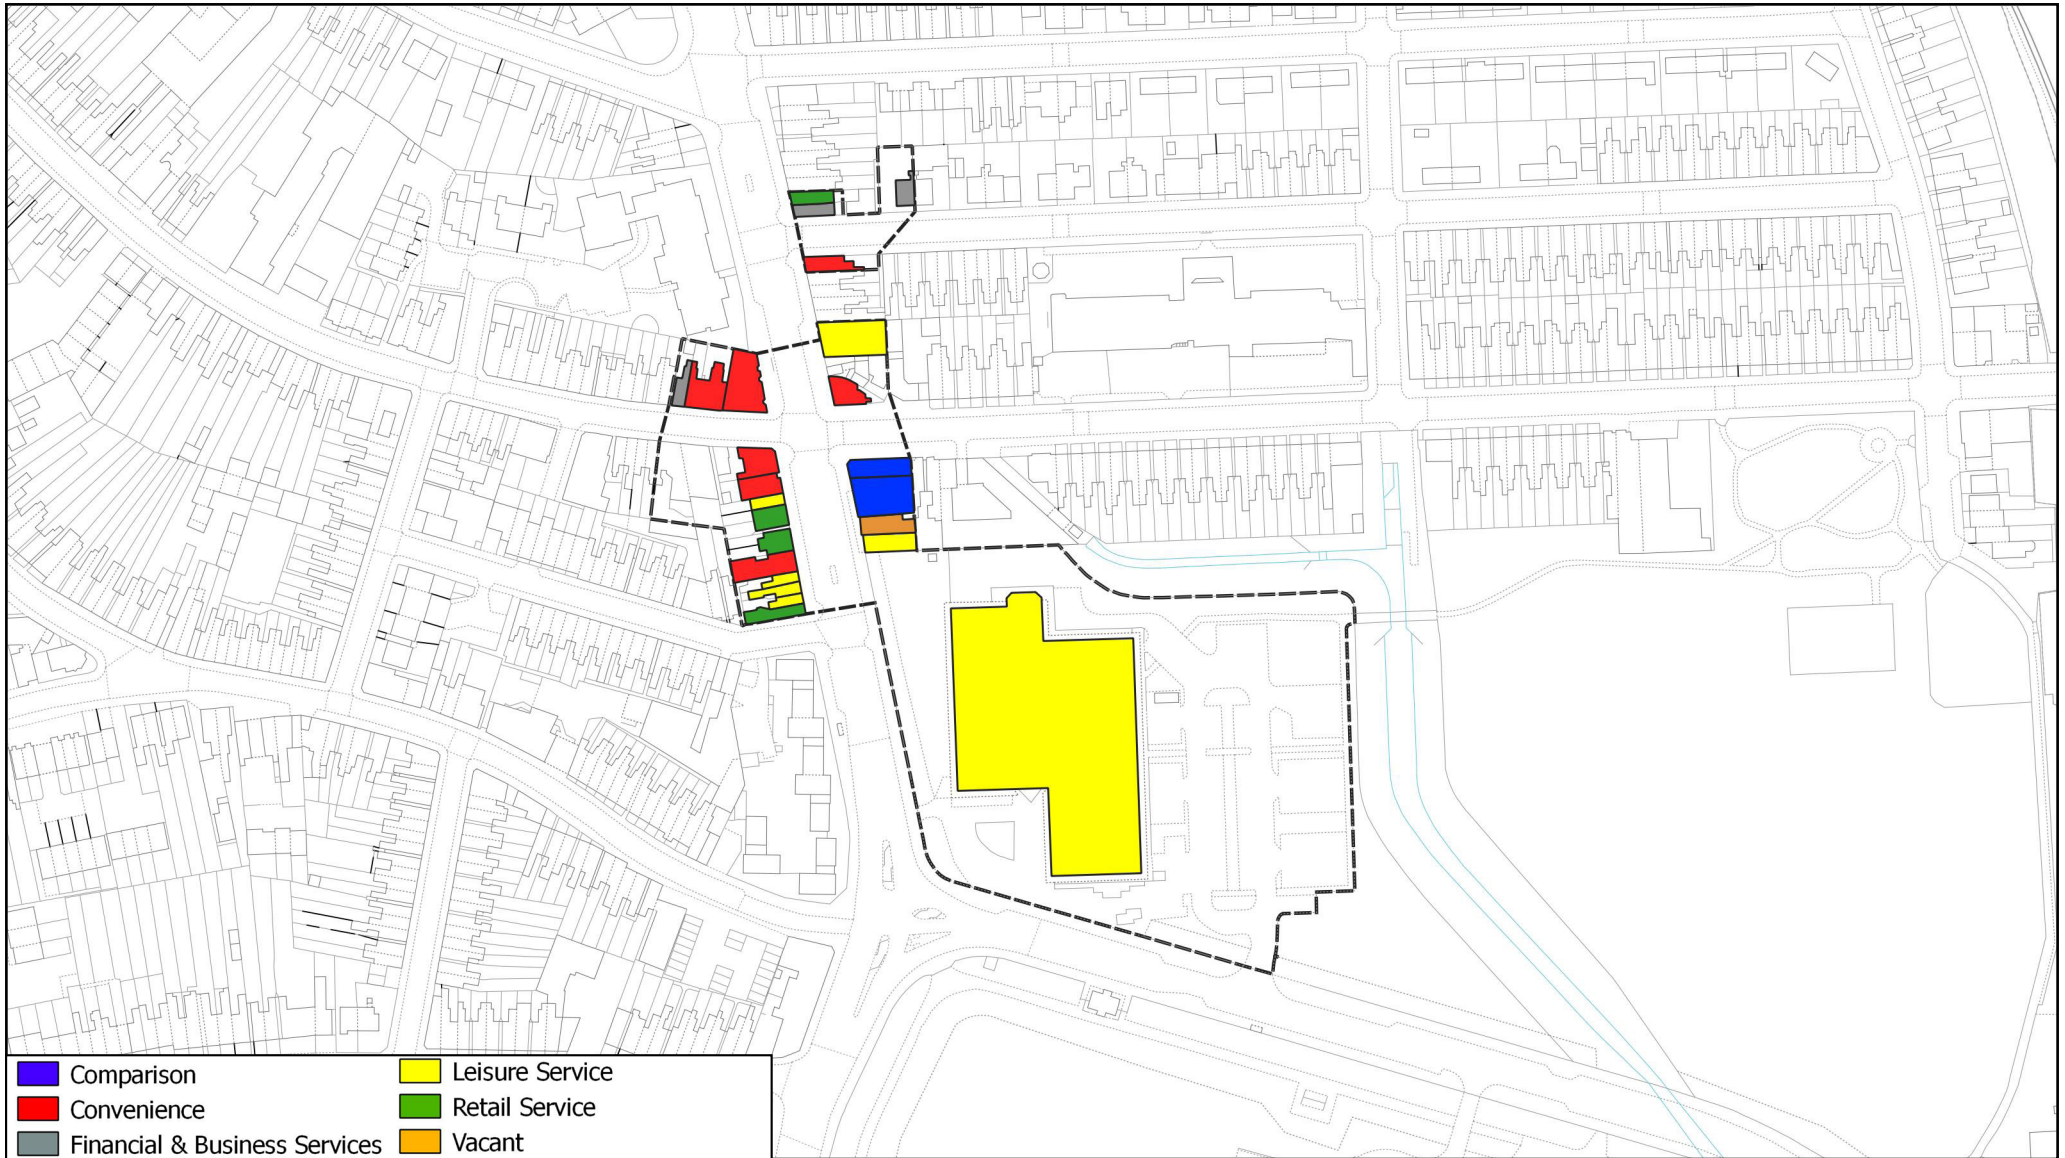

Survey Date - May 2021

© Crown copyright and database rights, 2021 Ordnance Survey 100019264

Saffron Lane/Burnaston Road local centre

Leicester Retail and Leisure Study 2021

Survey Date - May 2021

© Crown copyright and database rights, 2021 Ordnance Survey 100019264