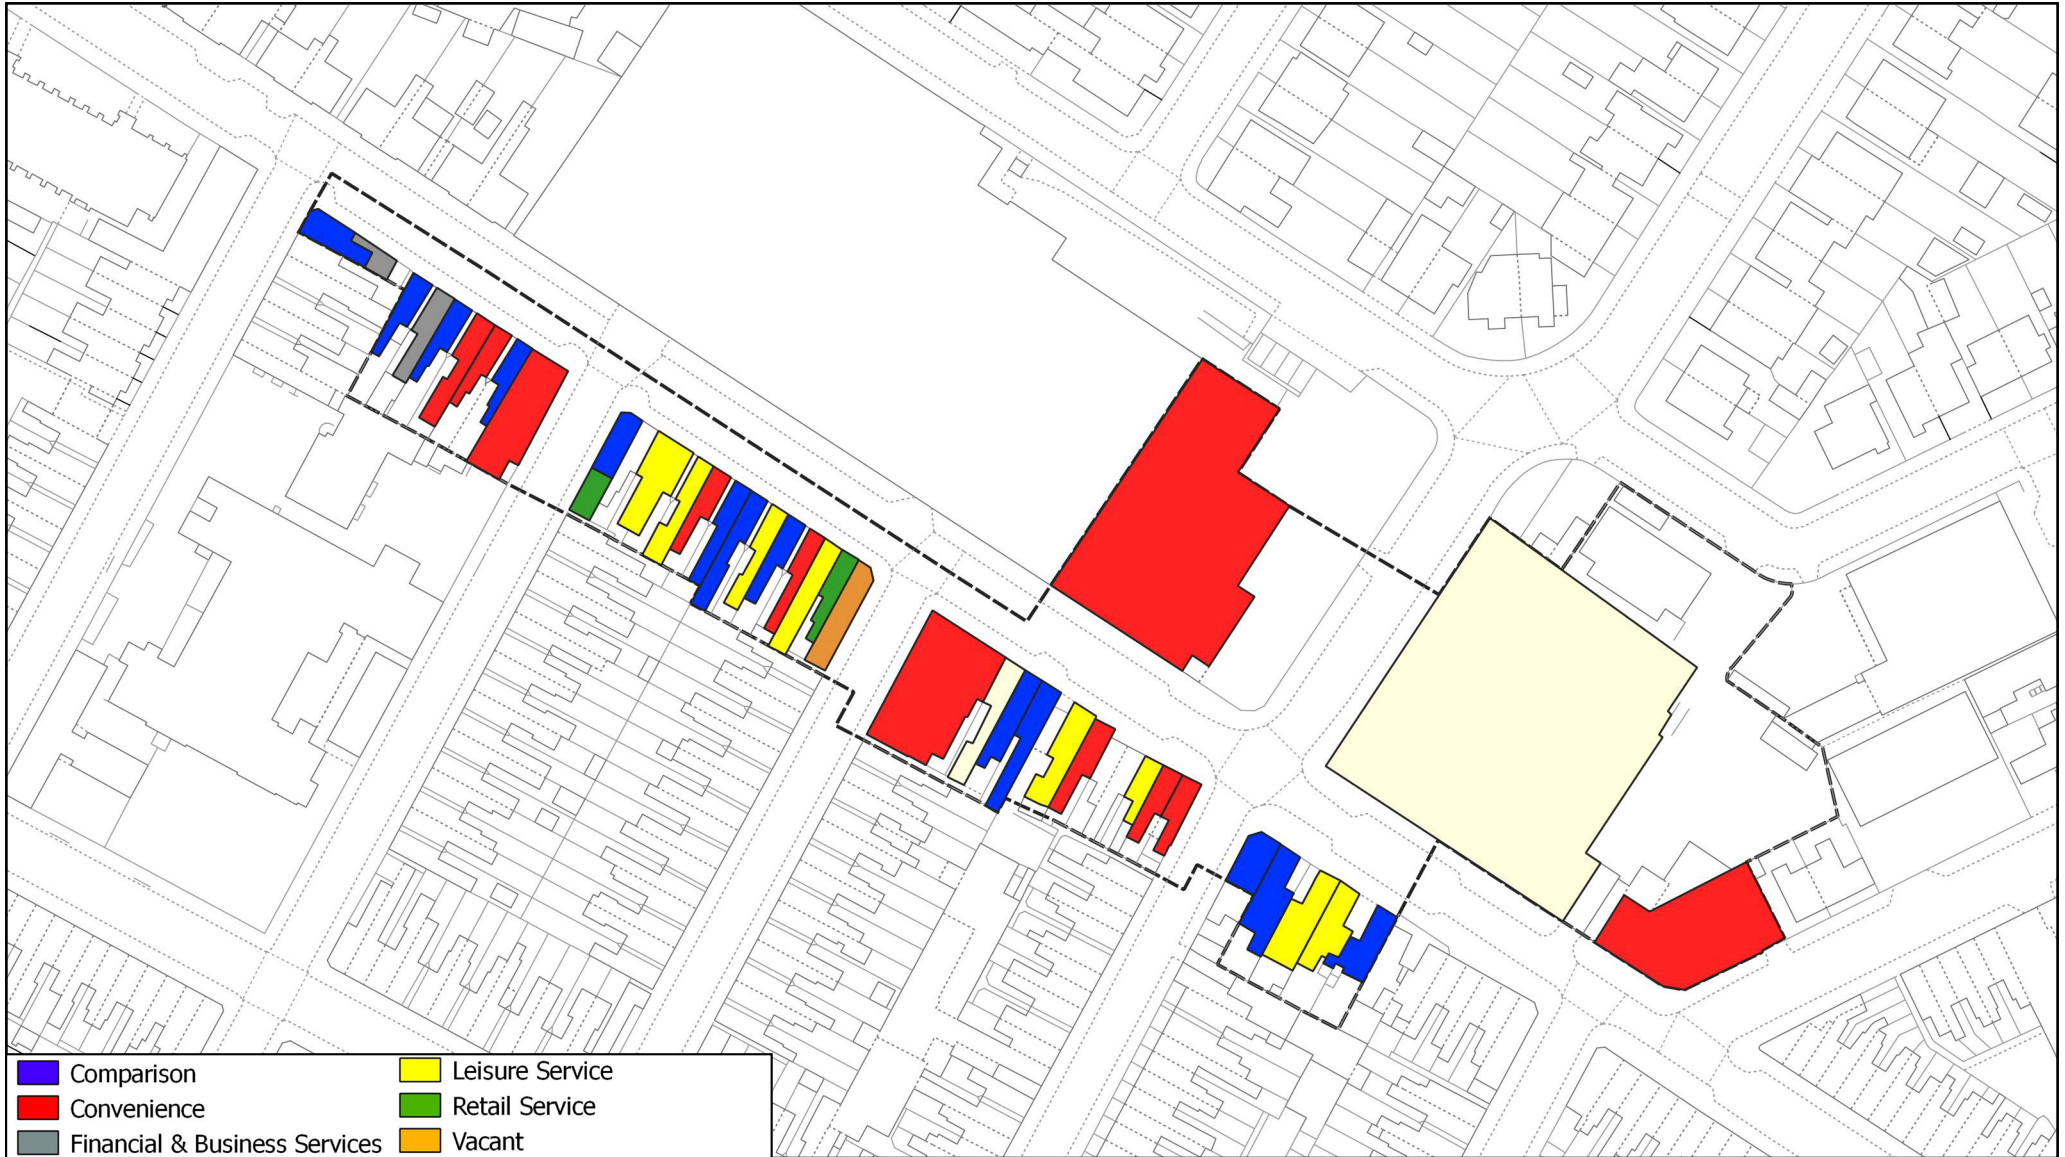

© Crown copyright and database rights, 2021 Ordnance Survey 100019264

Saint Saviour's Road local centre

Leicester Retail and Leisure Study 2021

Survey Date - May 2021