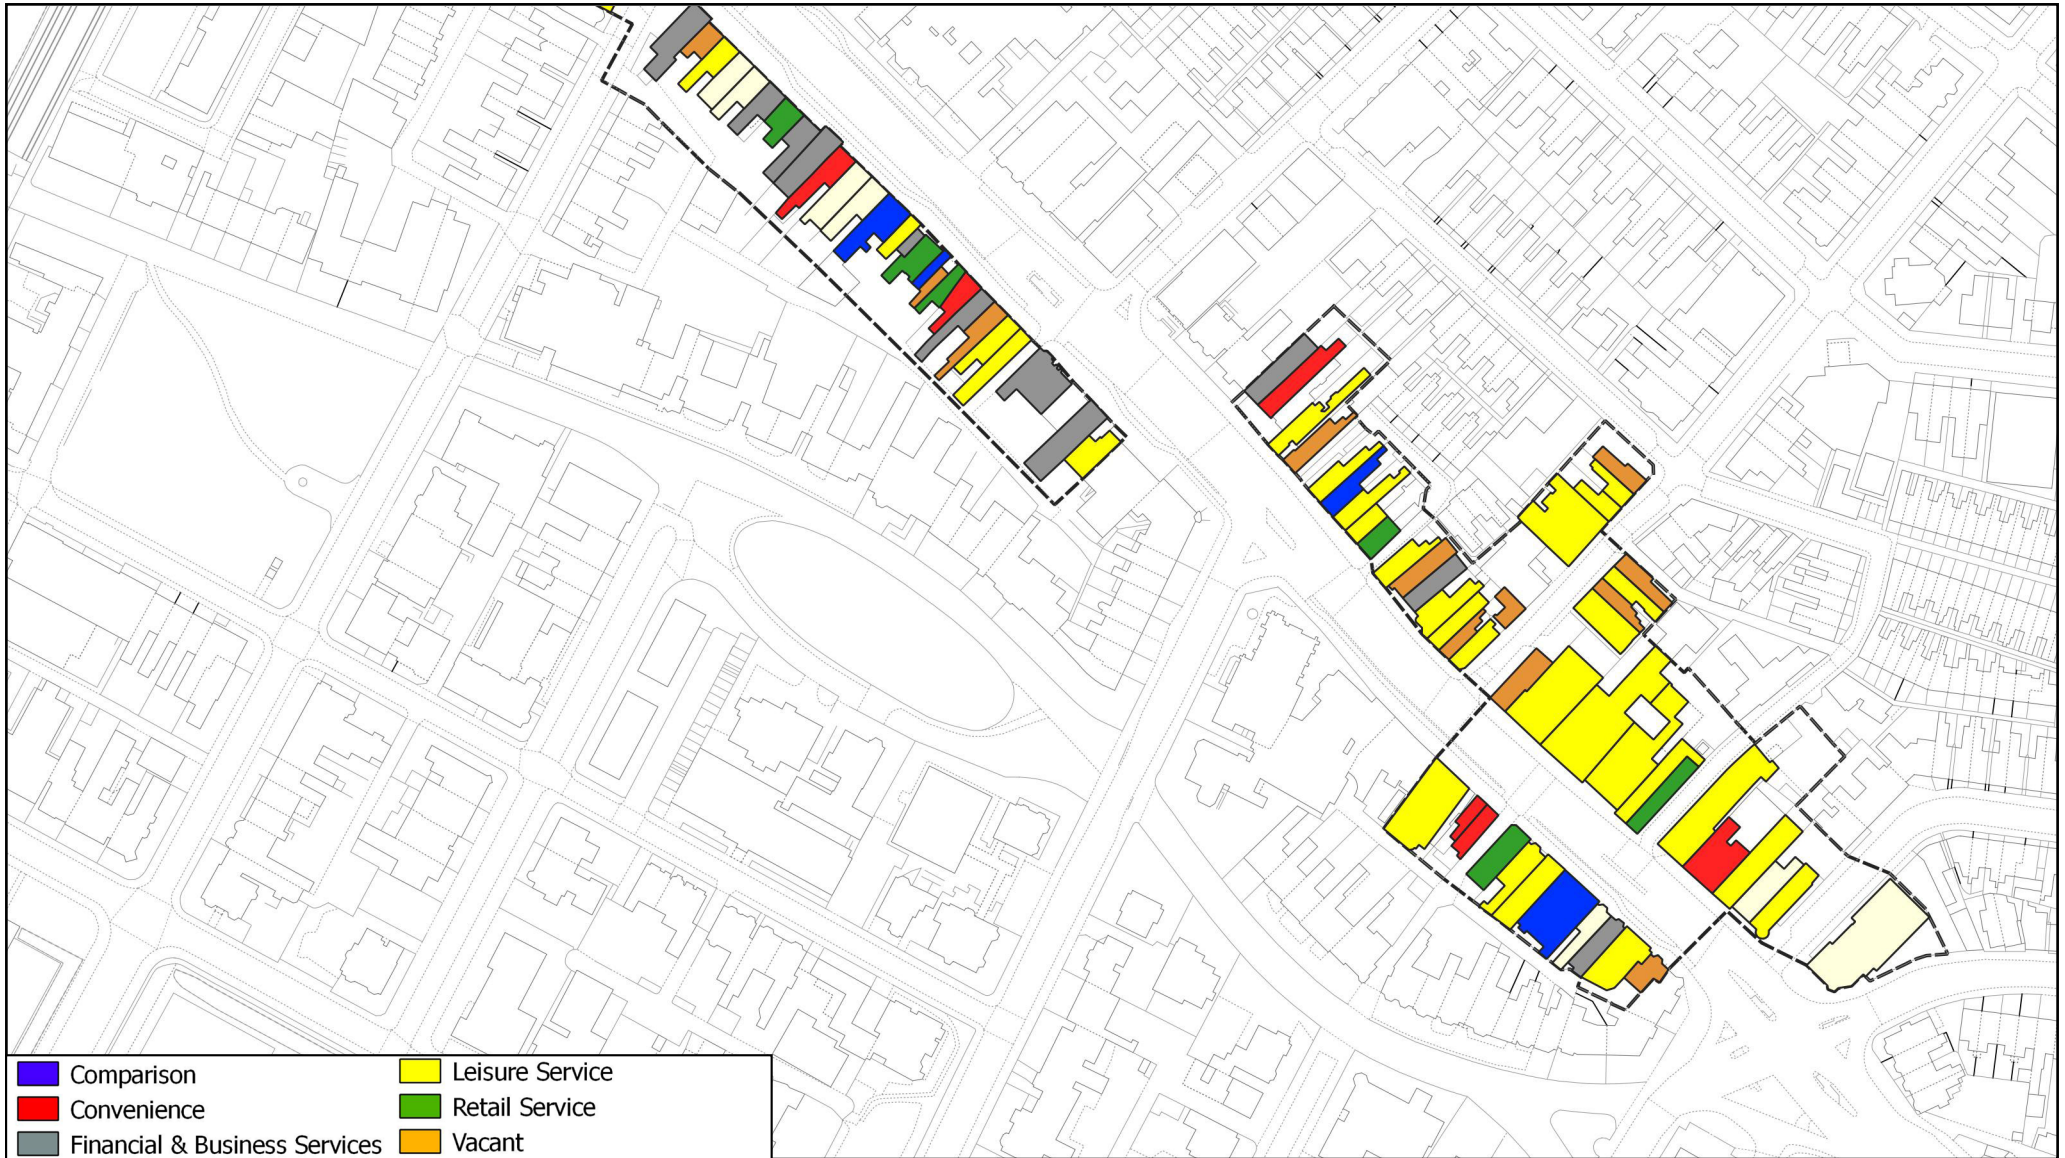

Leicester Retail and Leisure Study 2021

Survey Date - May 2021

© Crown copyright and database rights, 2021 Ordnance Survey 100019264

Lockerbie Walk/Dunblane Avenue local centre

Leicester Retail and Leisure Study 2021

Survey Date - May 2021

© Crown copyright and database rights, 2021 Ordnance Survey 100019264

London Road-1 local centre

Leicester Retail and Leisure Study 2021

Survey Date - May 2021

© Crown copyright and database rights, 2021 Ordnance Survey 100019264