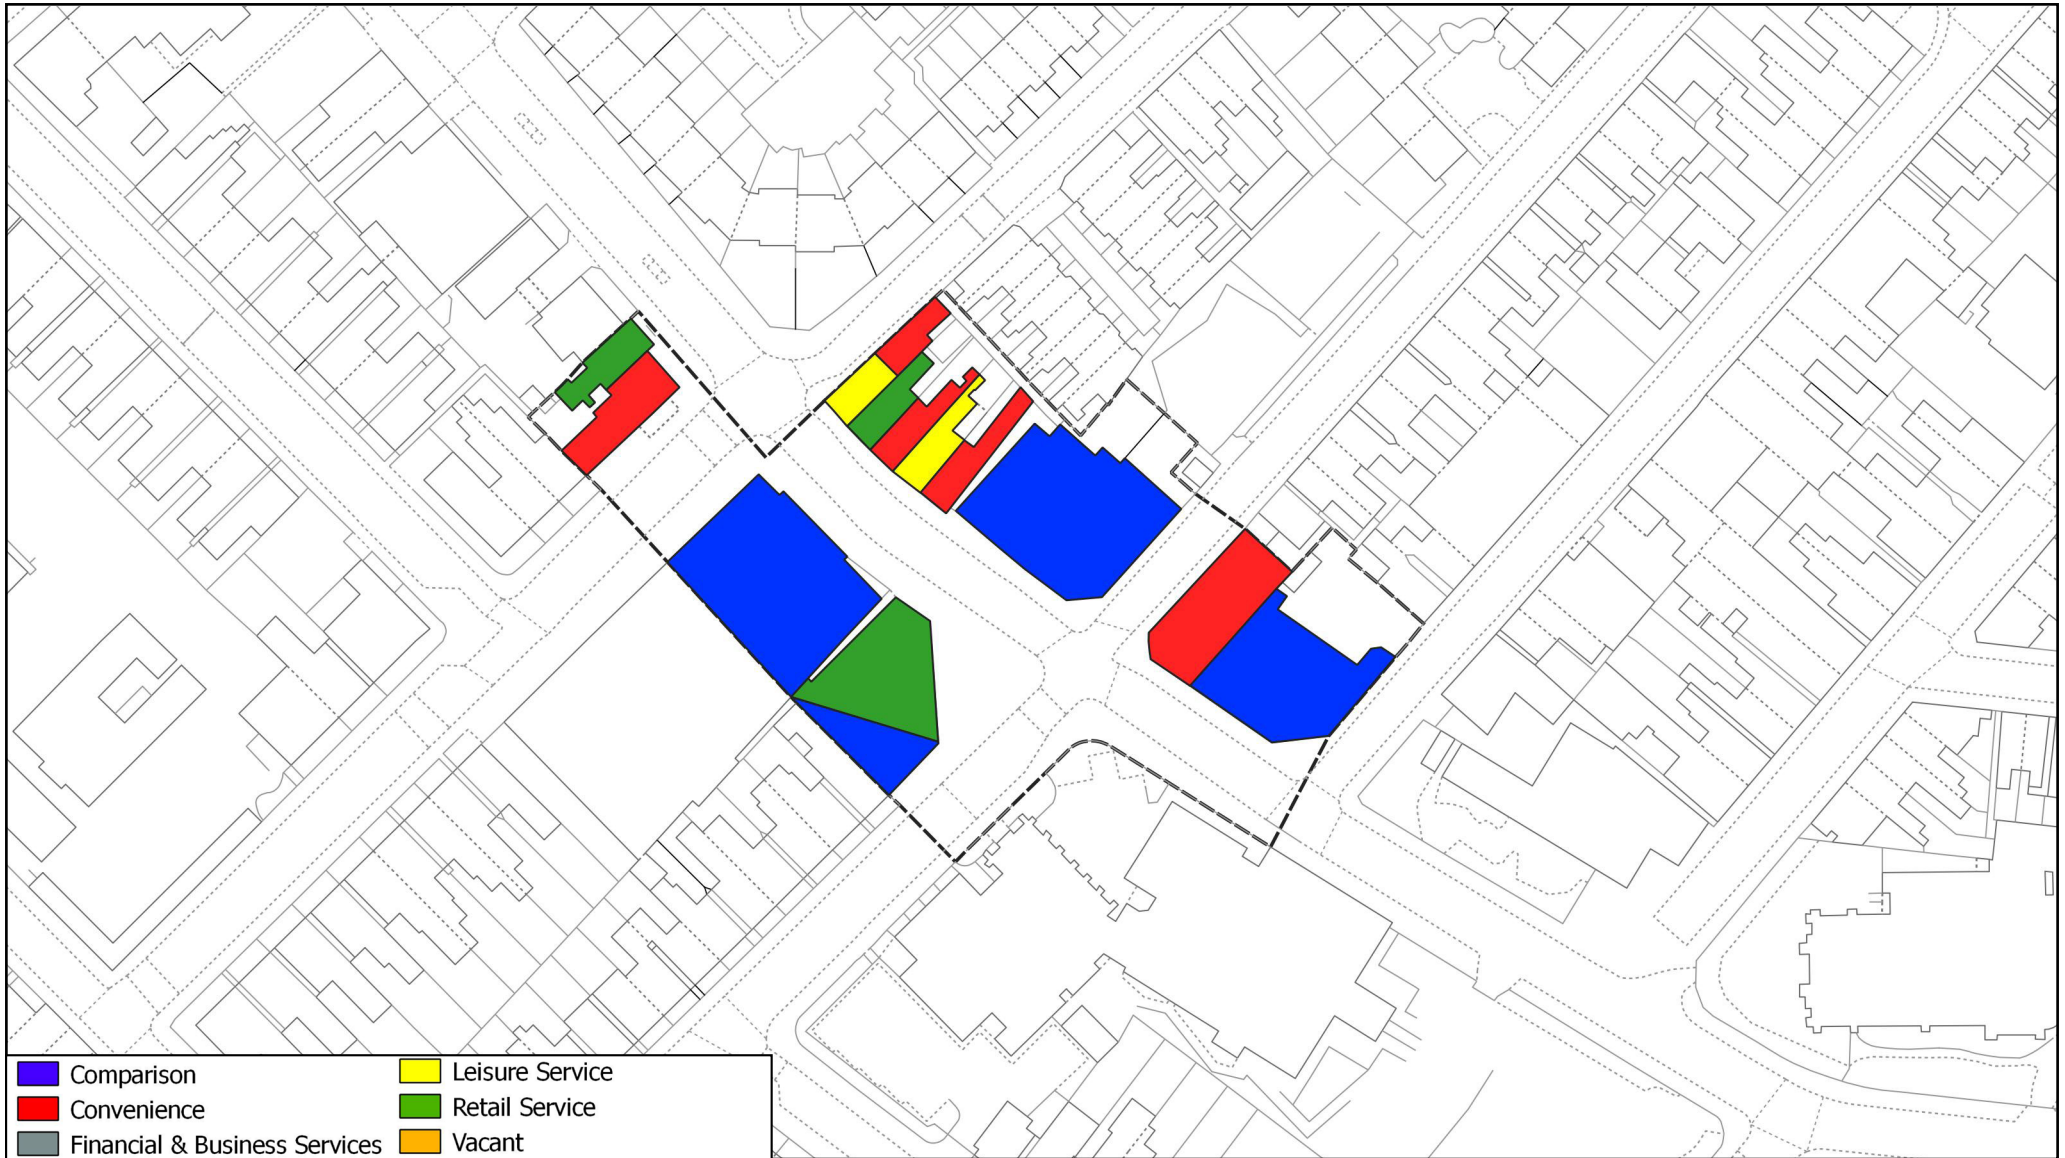

© Crown copyright and database rights, 2021 Ordnance Survey 100019264

Sparkenhoe Street local centre

Leicester Retail and Leisure Study 2021

Survey Date - May 2021