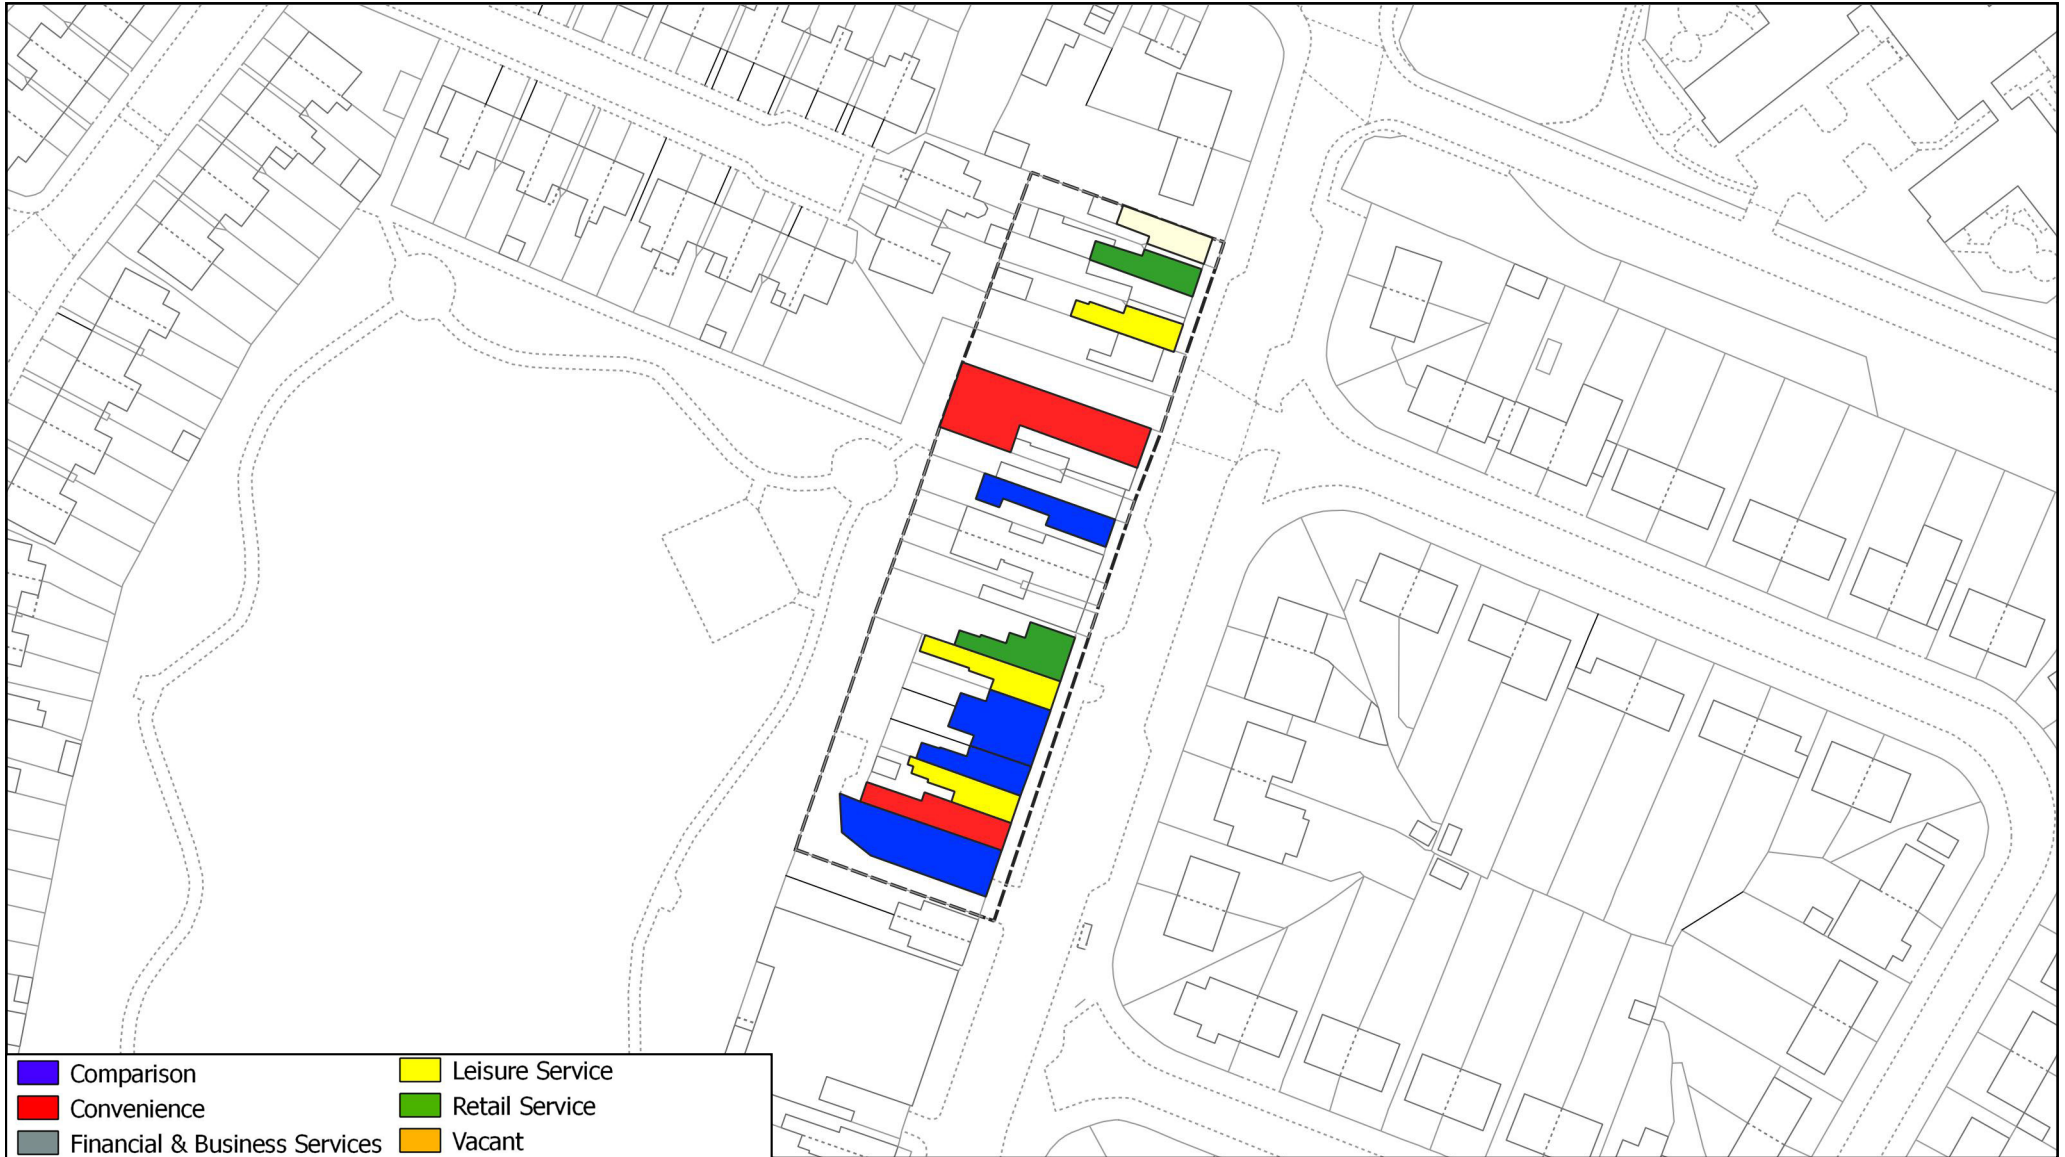

© Crown copyright and database rights, 2021 Ordnance Survey 100019264

Victoria Road East local centre

Leicester Retail and Leisure Study 2021

Survey Date - May 2021