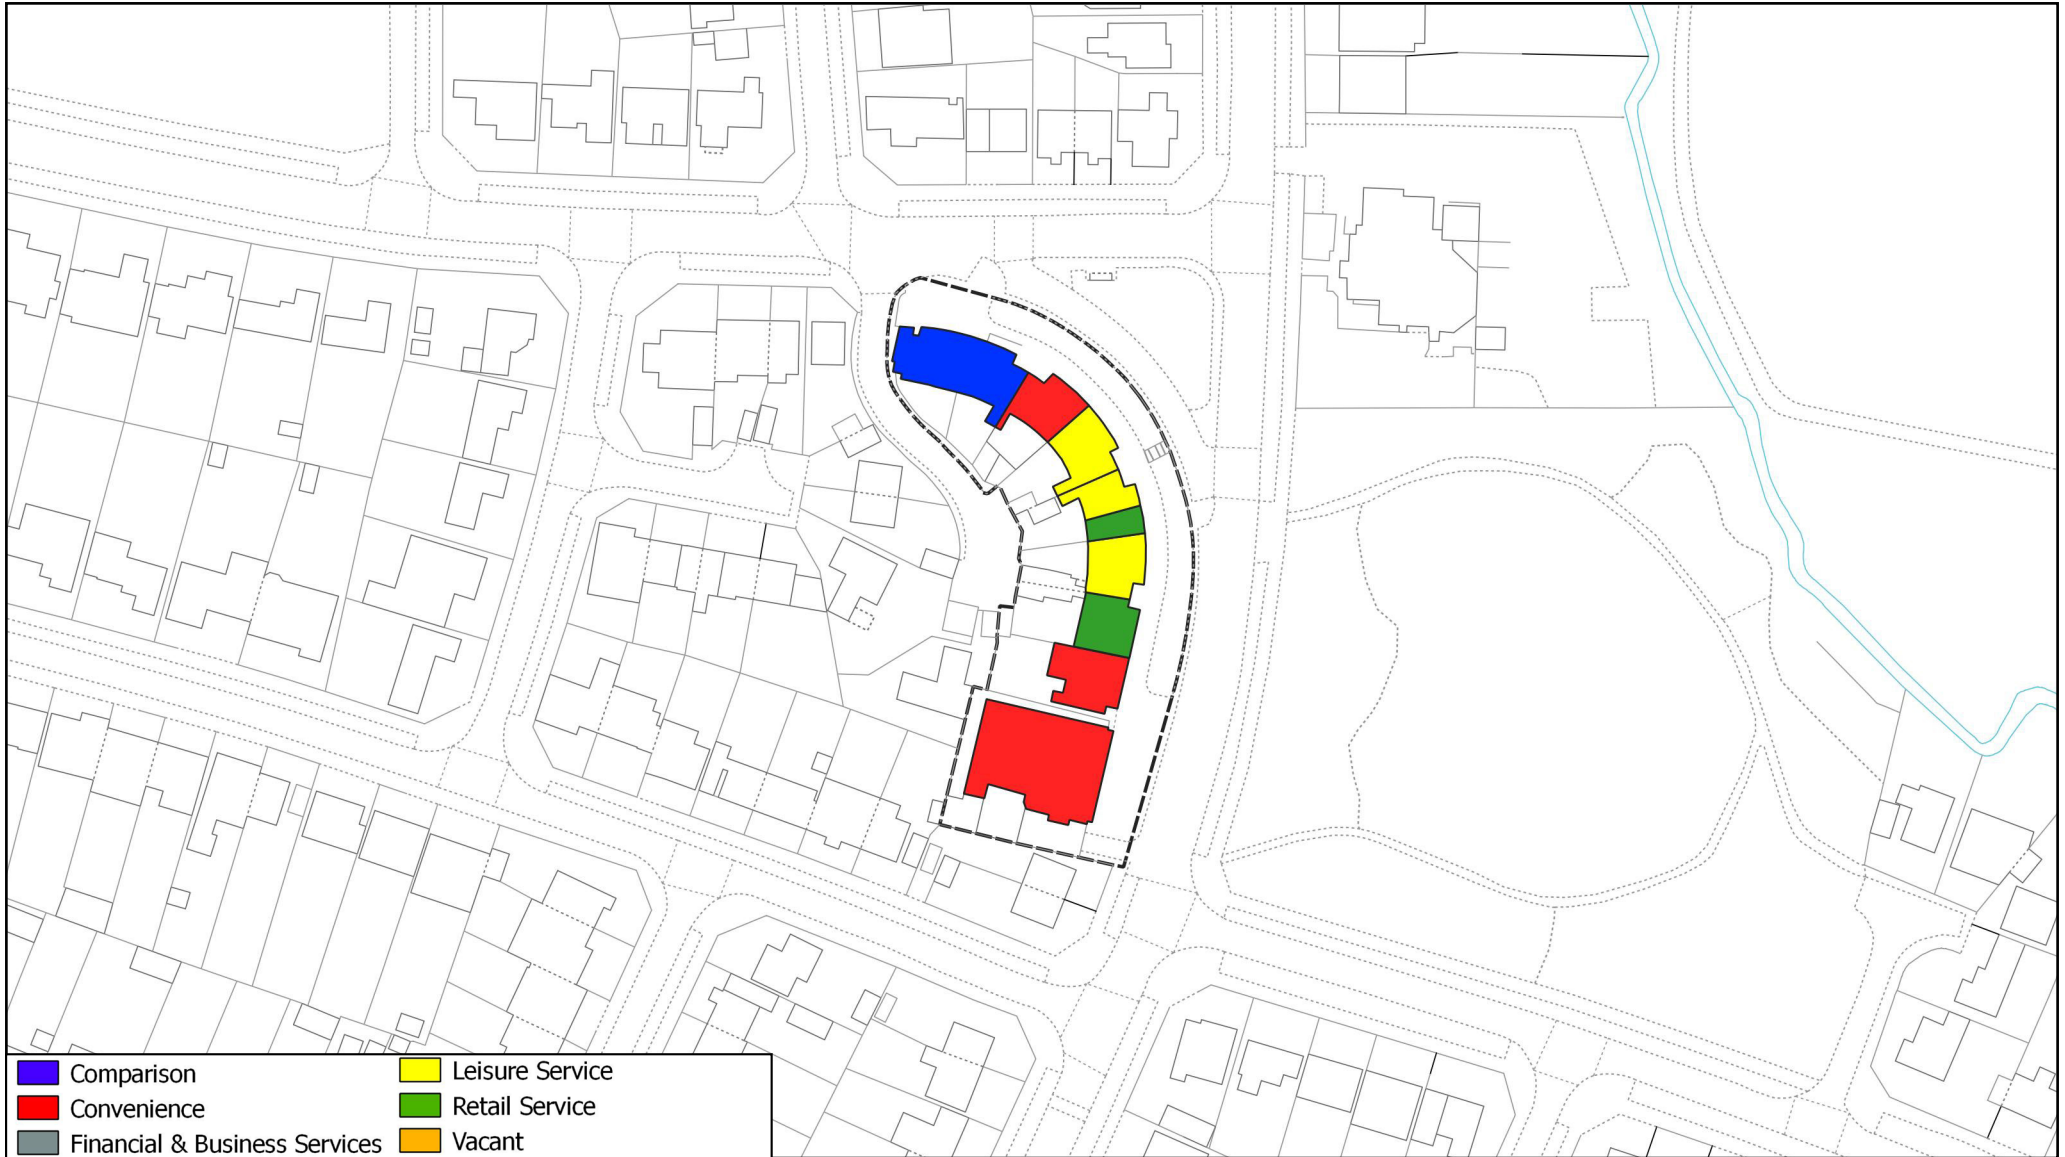

© Crown copyright and database rights, 2021 Ordnance Survey 100019264

Downing Drive local centre

Leicester Retail and Leisure Study 2021

Survey Date - May 2021