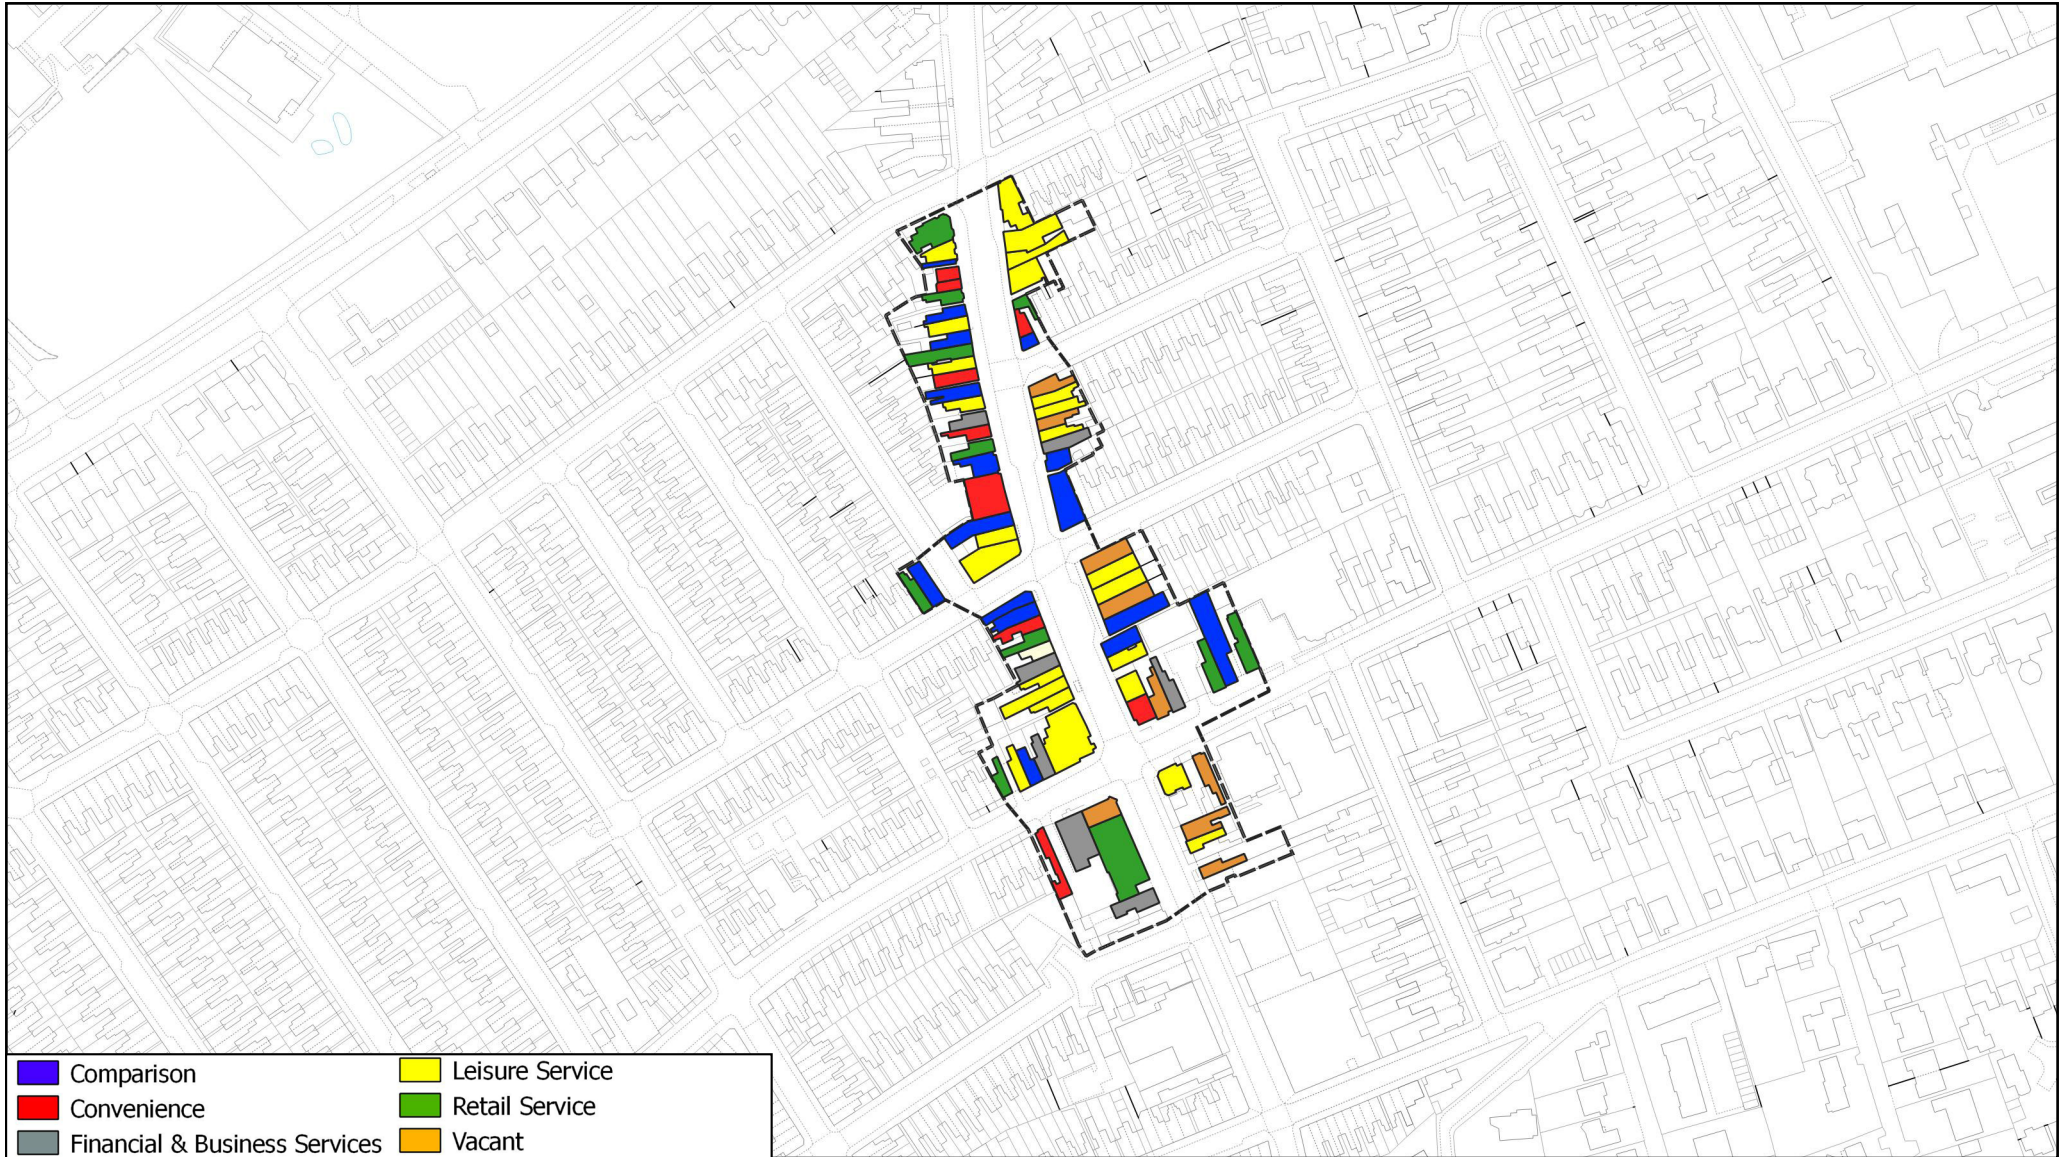

© Crown copyright and database rights, 2021 Ordnance Survey 100019264

Queen's Road local centre

Leicester Retail and Leisure Study 2021

Survey Date - May 2021