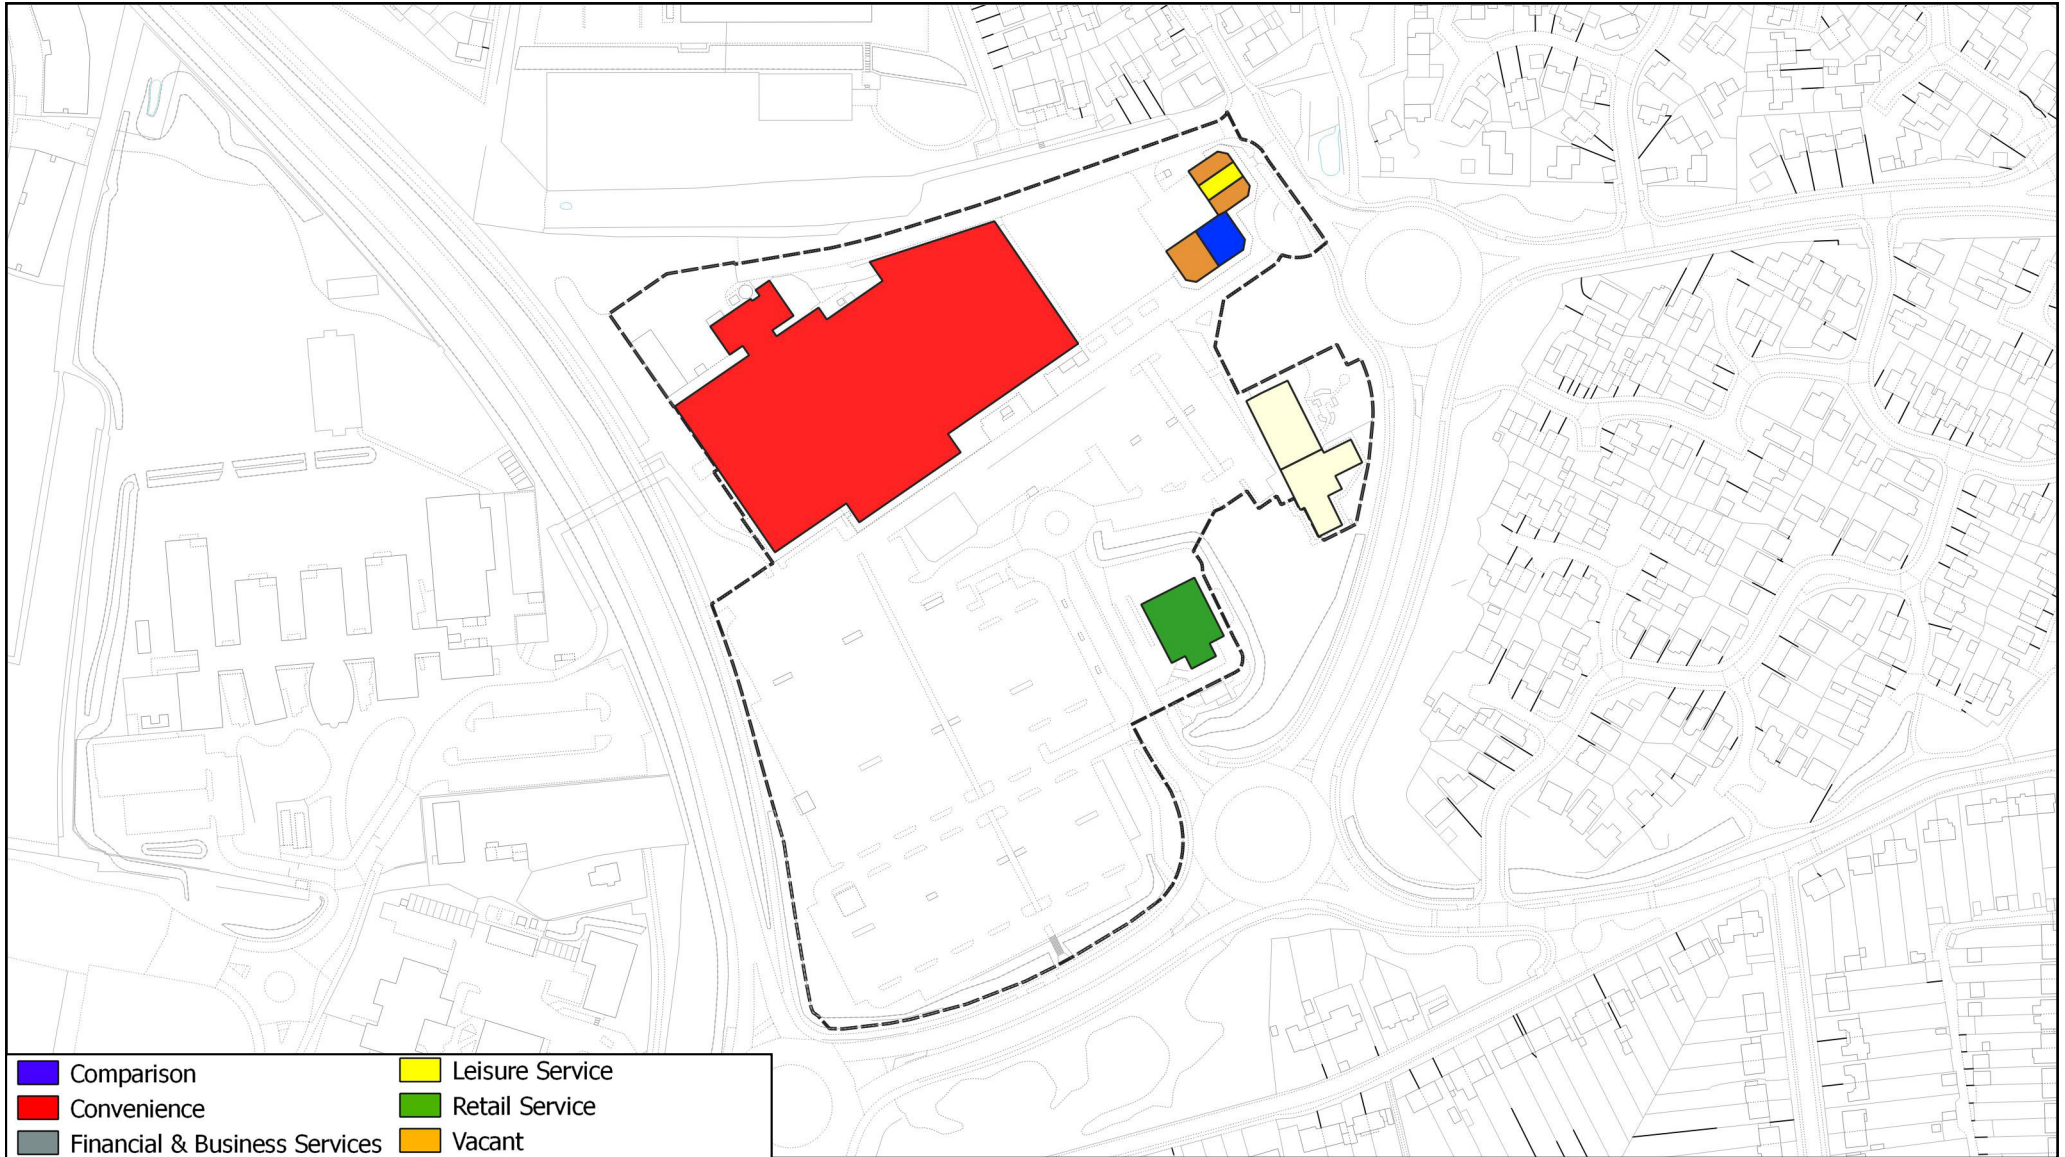

Survey Date - May 2021

© Crown copyright and database rights, 2021 Ordnance Survey 100019264

Green Lane Road-2 local centre

Leicester Retail and Leisure Study 2021

Survey Date - May 2021

© Crown copyright and database rights, 2021 Ordnance Survey 100019264