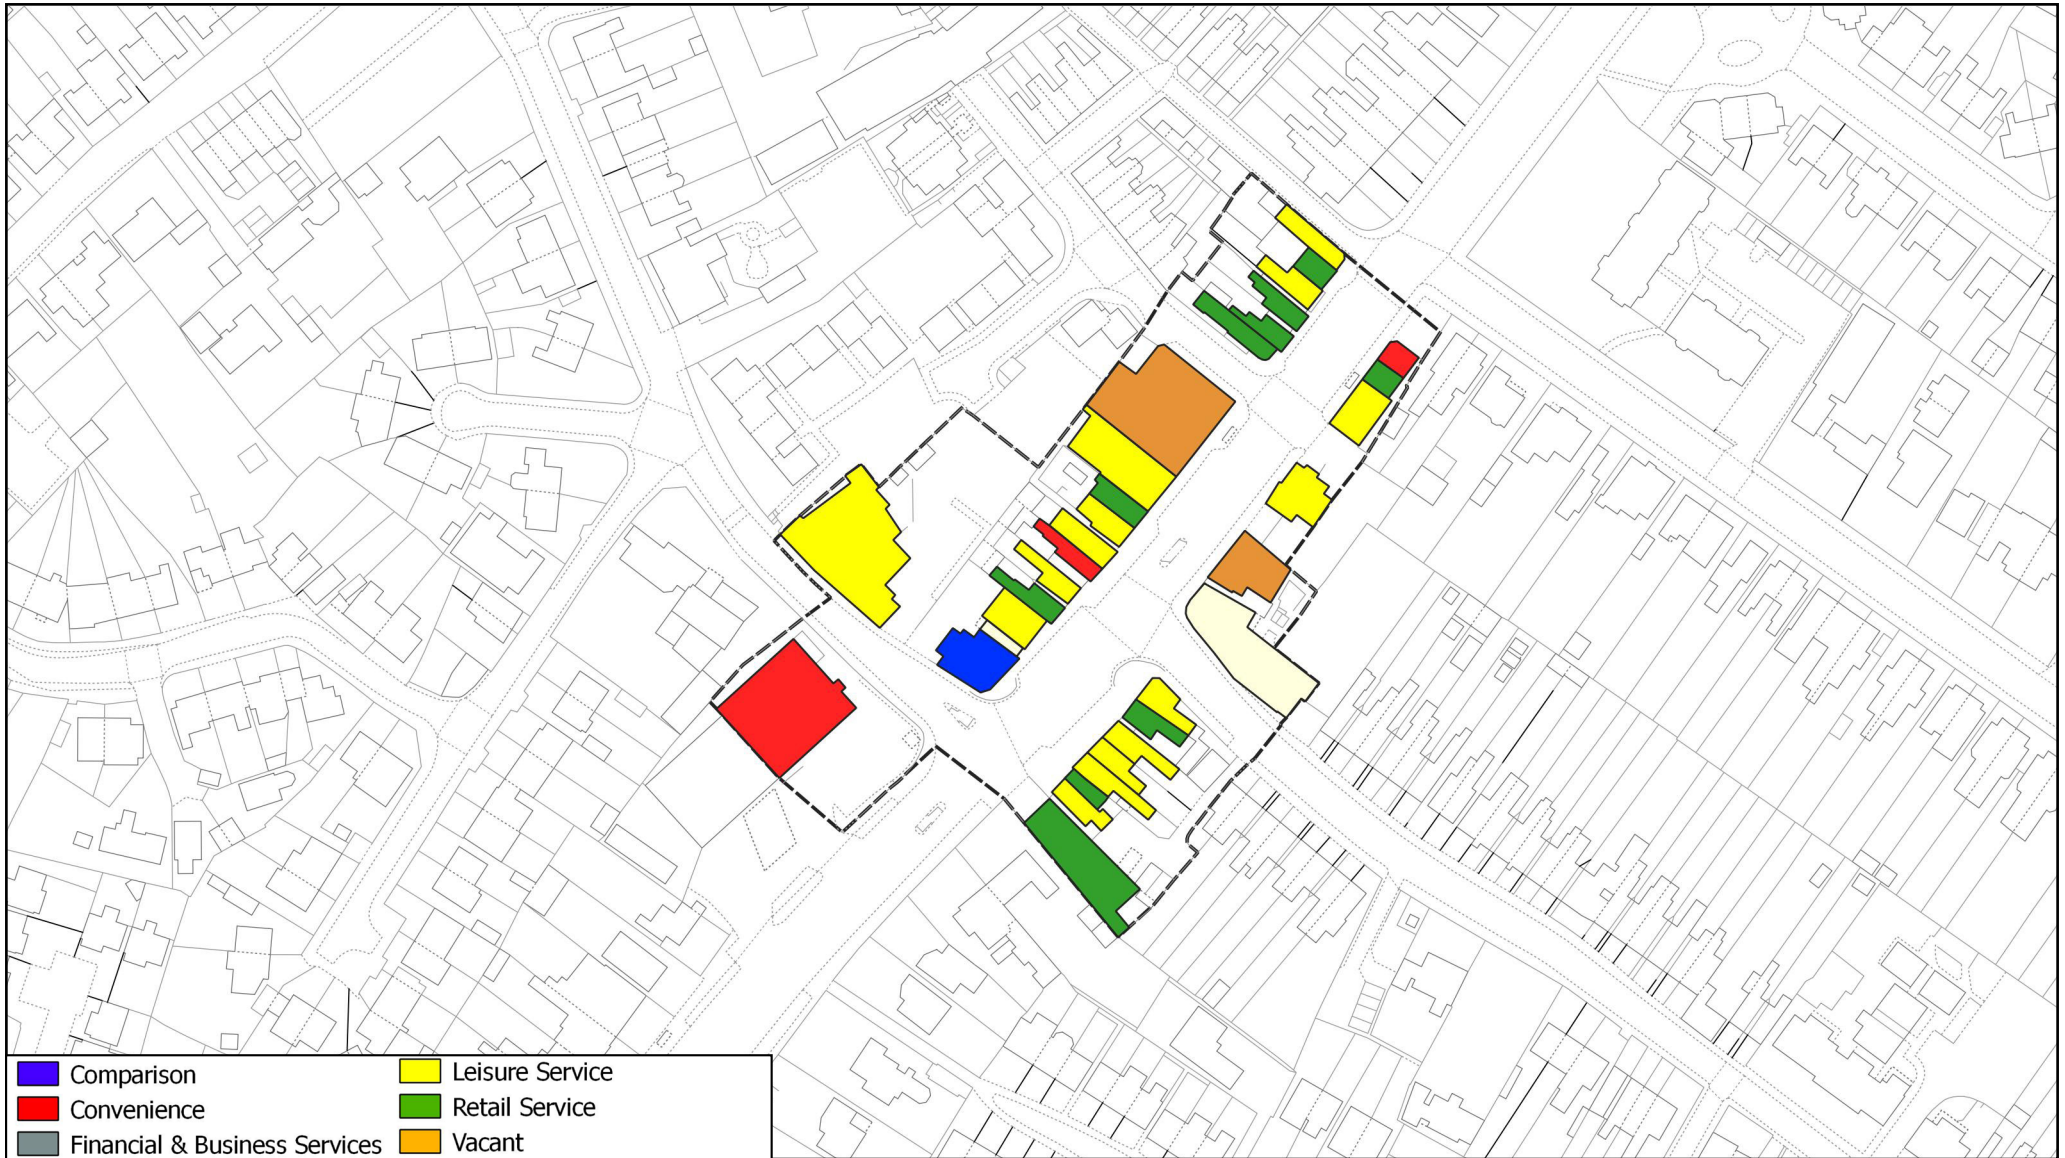

© Crown copyright and database rights, 2021 Ordnance Survey 100019264

Aylestone Village local centre

Leicester Retail and Leisure Study 2021

Survey Date - May 2021