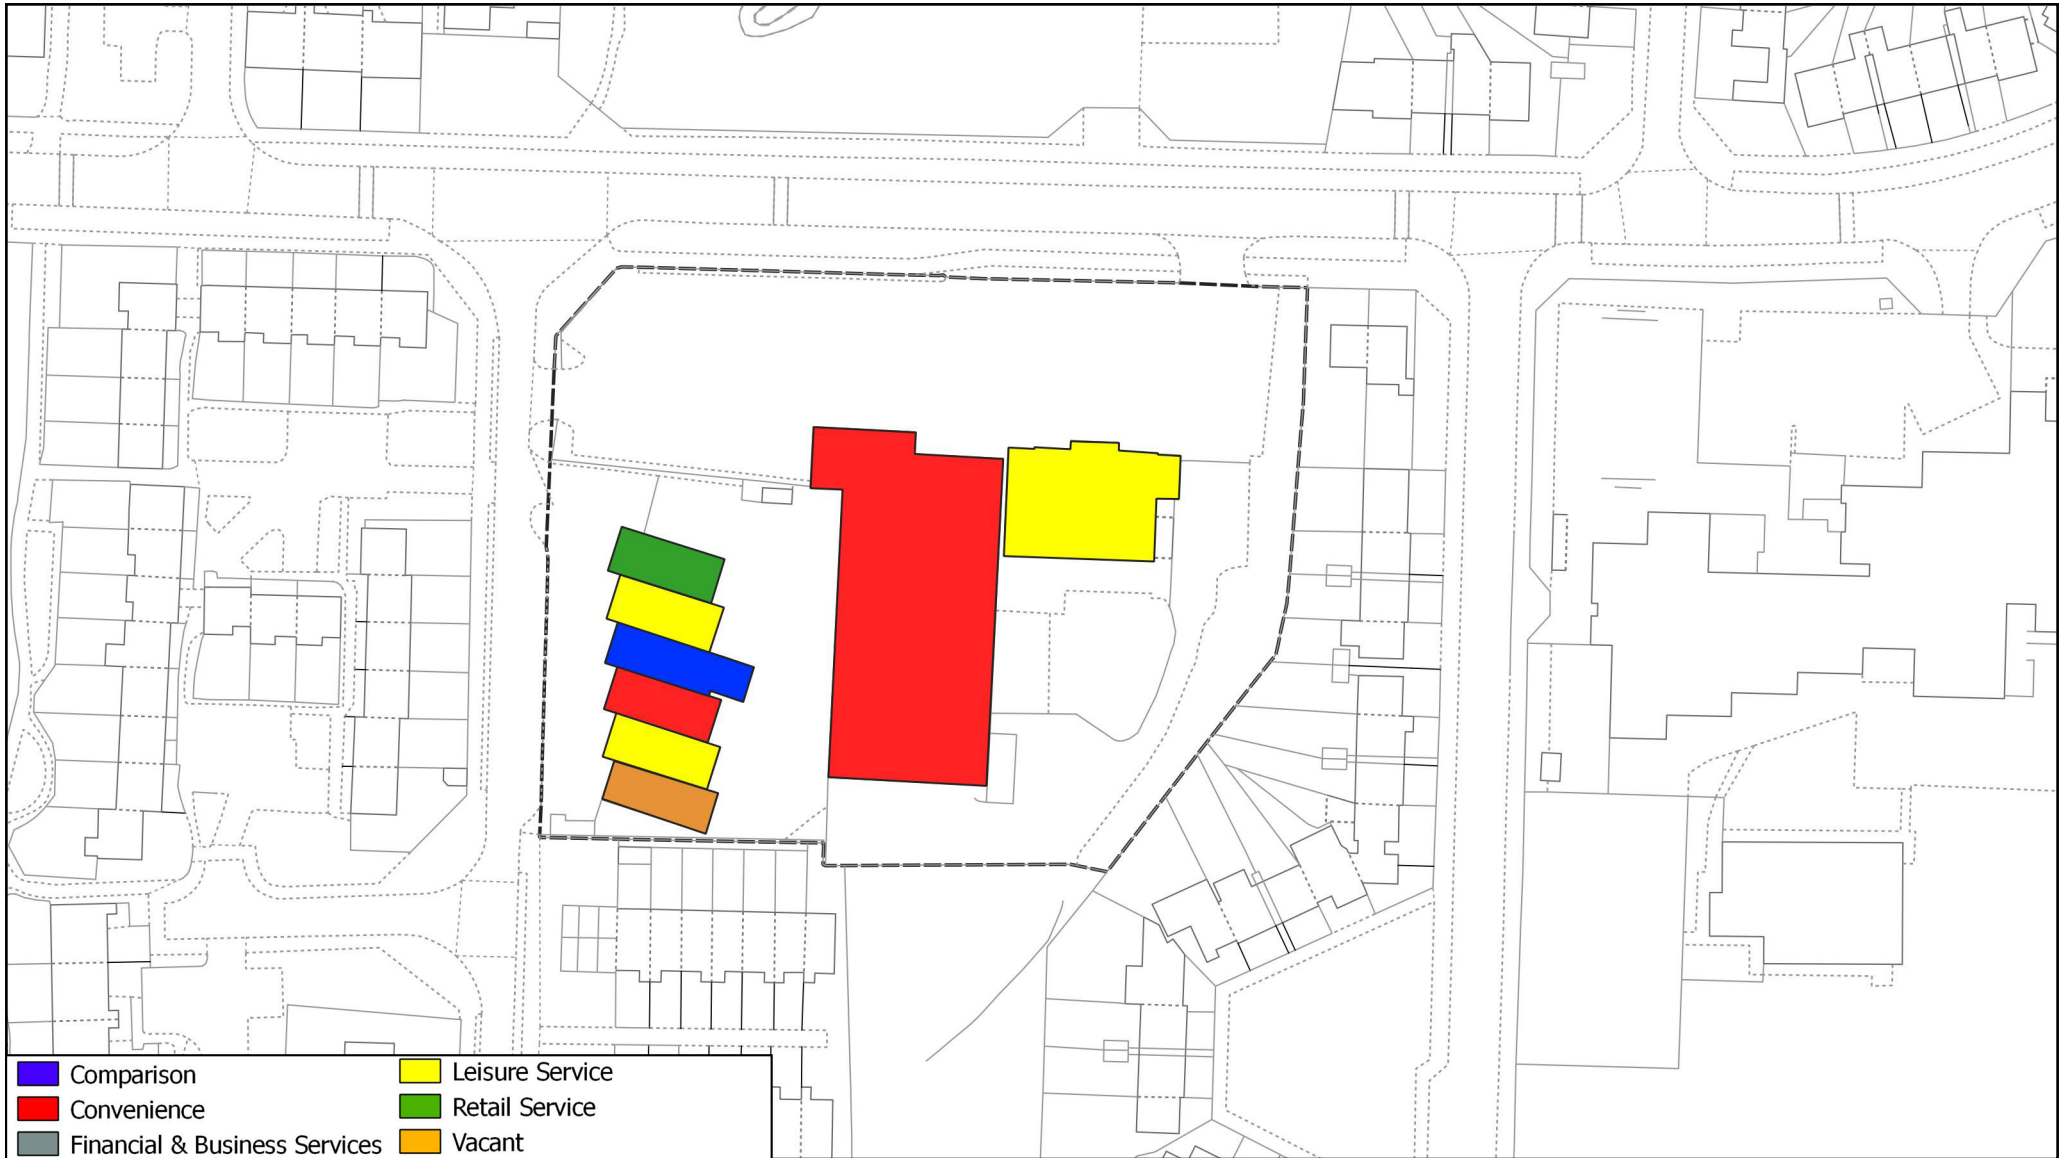

© Crown copyright and database rights, 2021 Ordnance Survey 100019264

Swinford Avenue local centre

Leicester Retail and Leisure Study 2021

Survey Date - May 2021