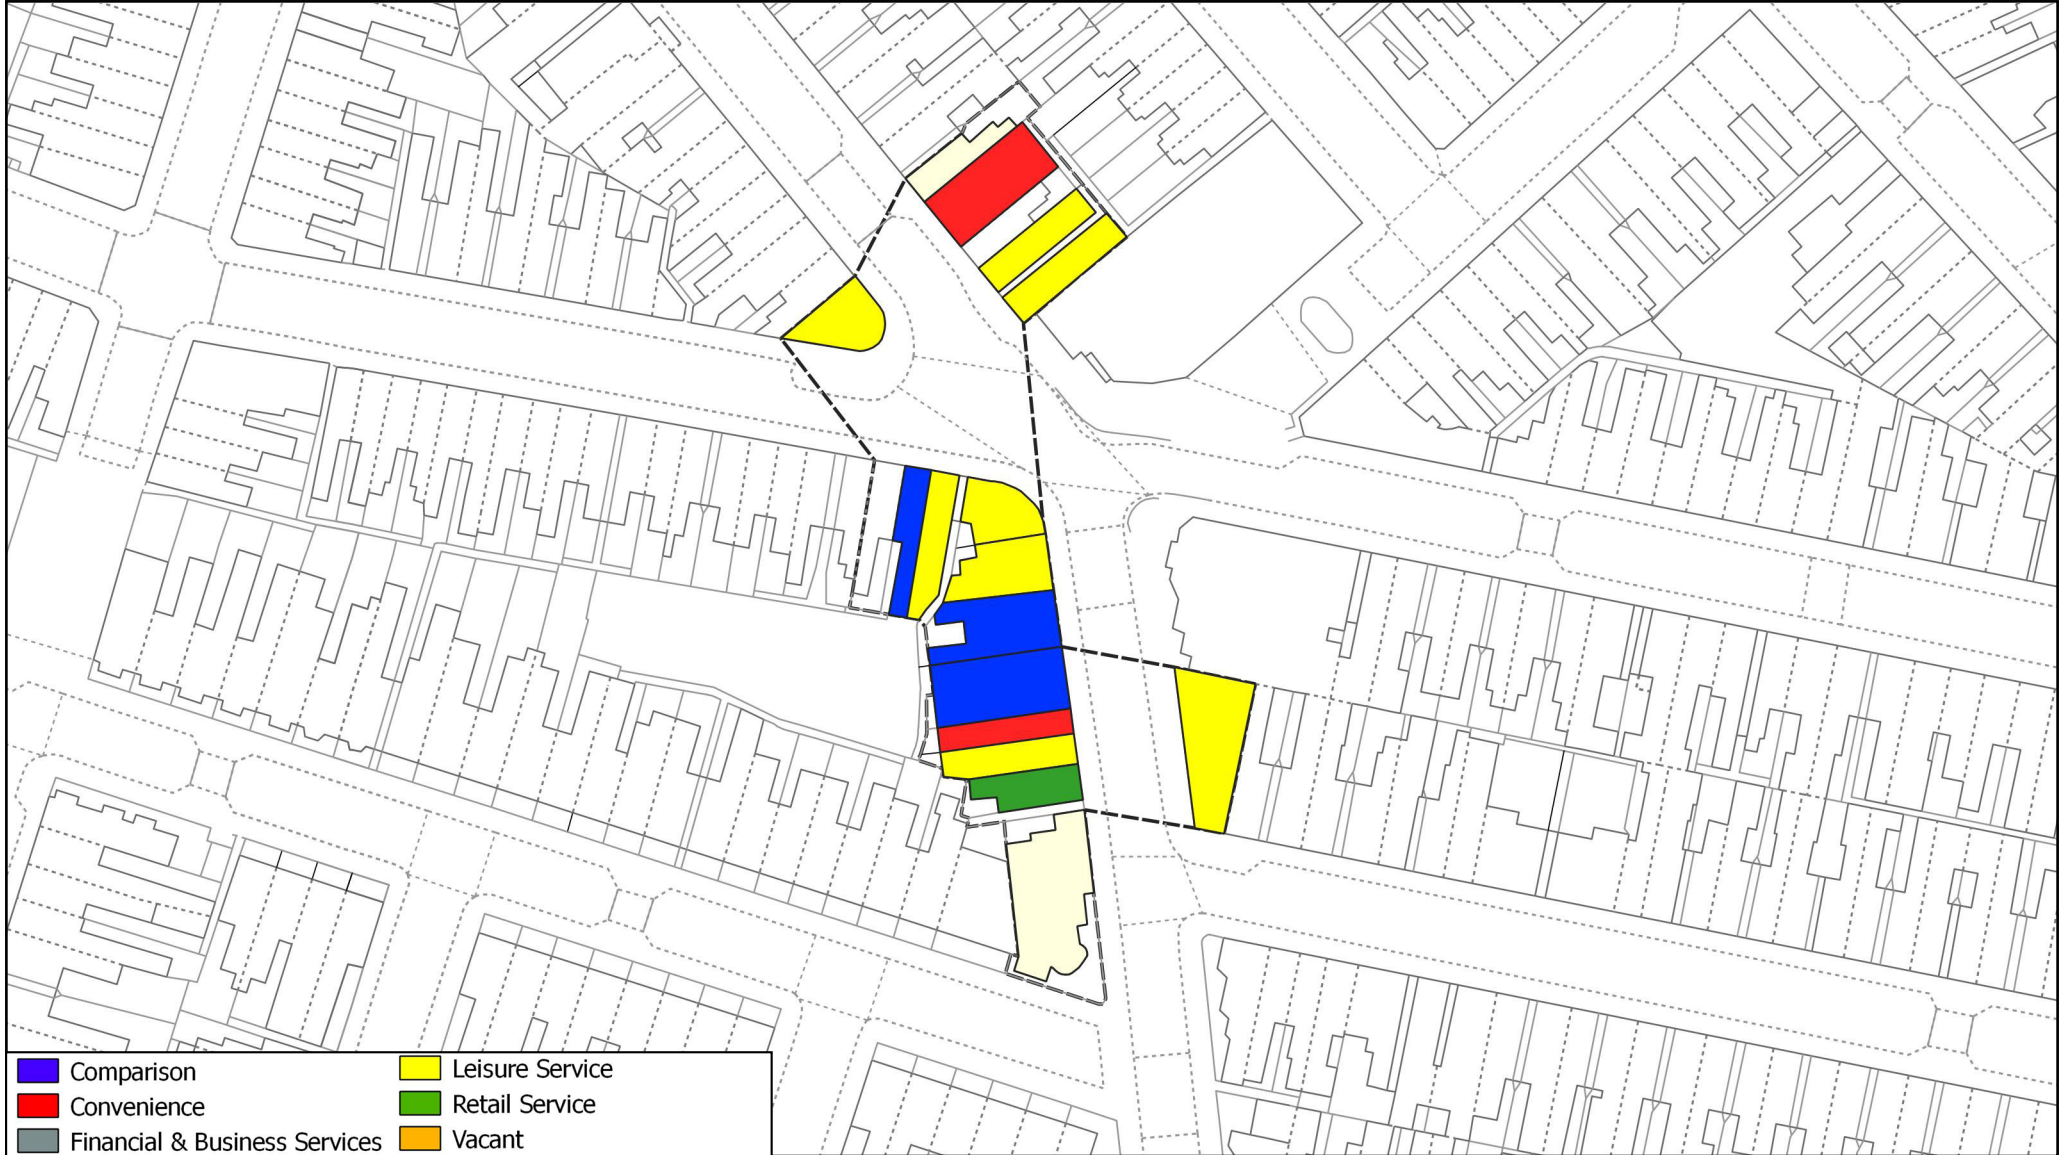

© Crown copyright and database rights, 2021 Ordnance Survey 100019264

Nedham Street local centre

Leicester Retail and Leisure Study 2021

Survey Date - May 2021