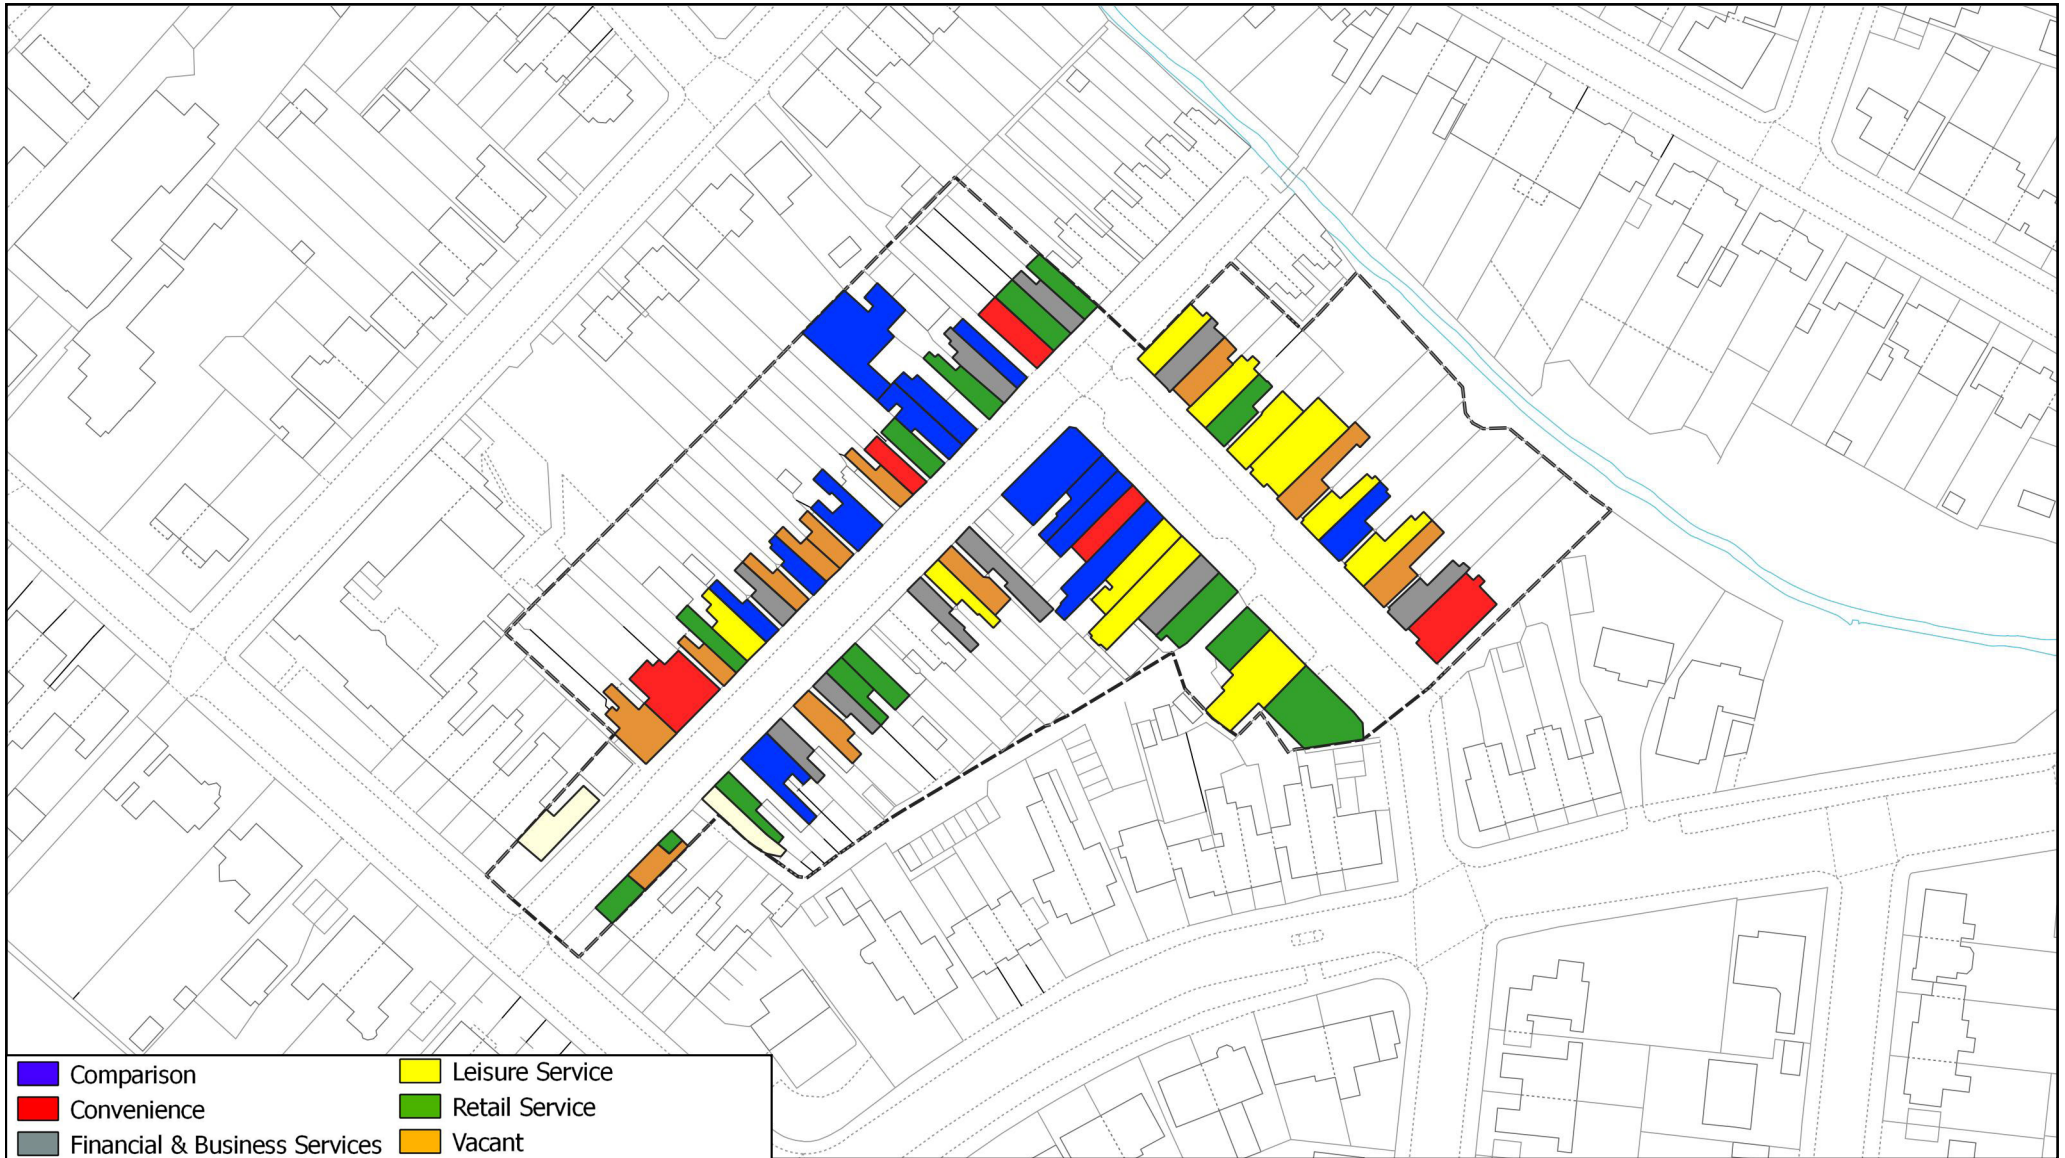

Appendix 6b – Local Centre Healthcheck maps

© Crown copyright and database rights, 2021 Ordnance Survey 100019264

Aikman Avenue local centre

Leicester Retail and Leisure Study 2021

Survey Date - May 2021

© Crown copyright and database rights, 2021 Ordnance Survey 100019264