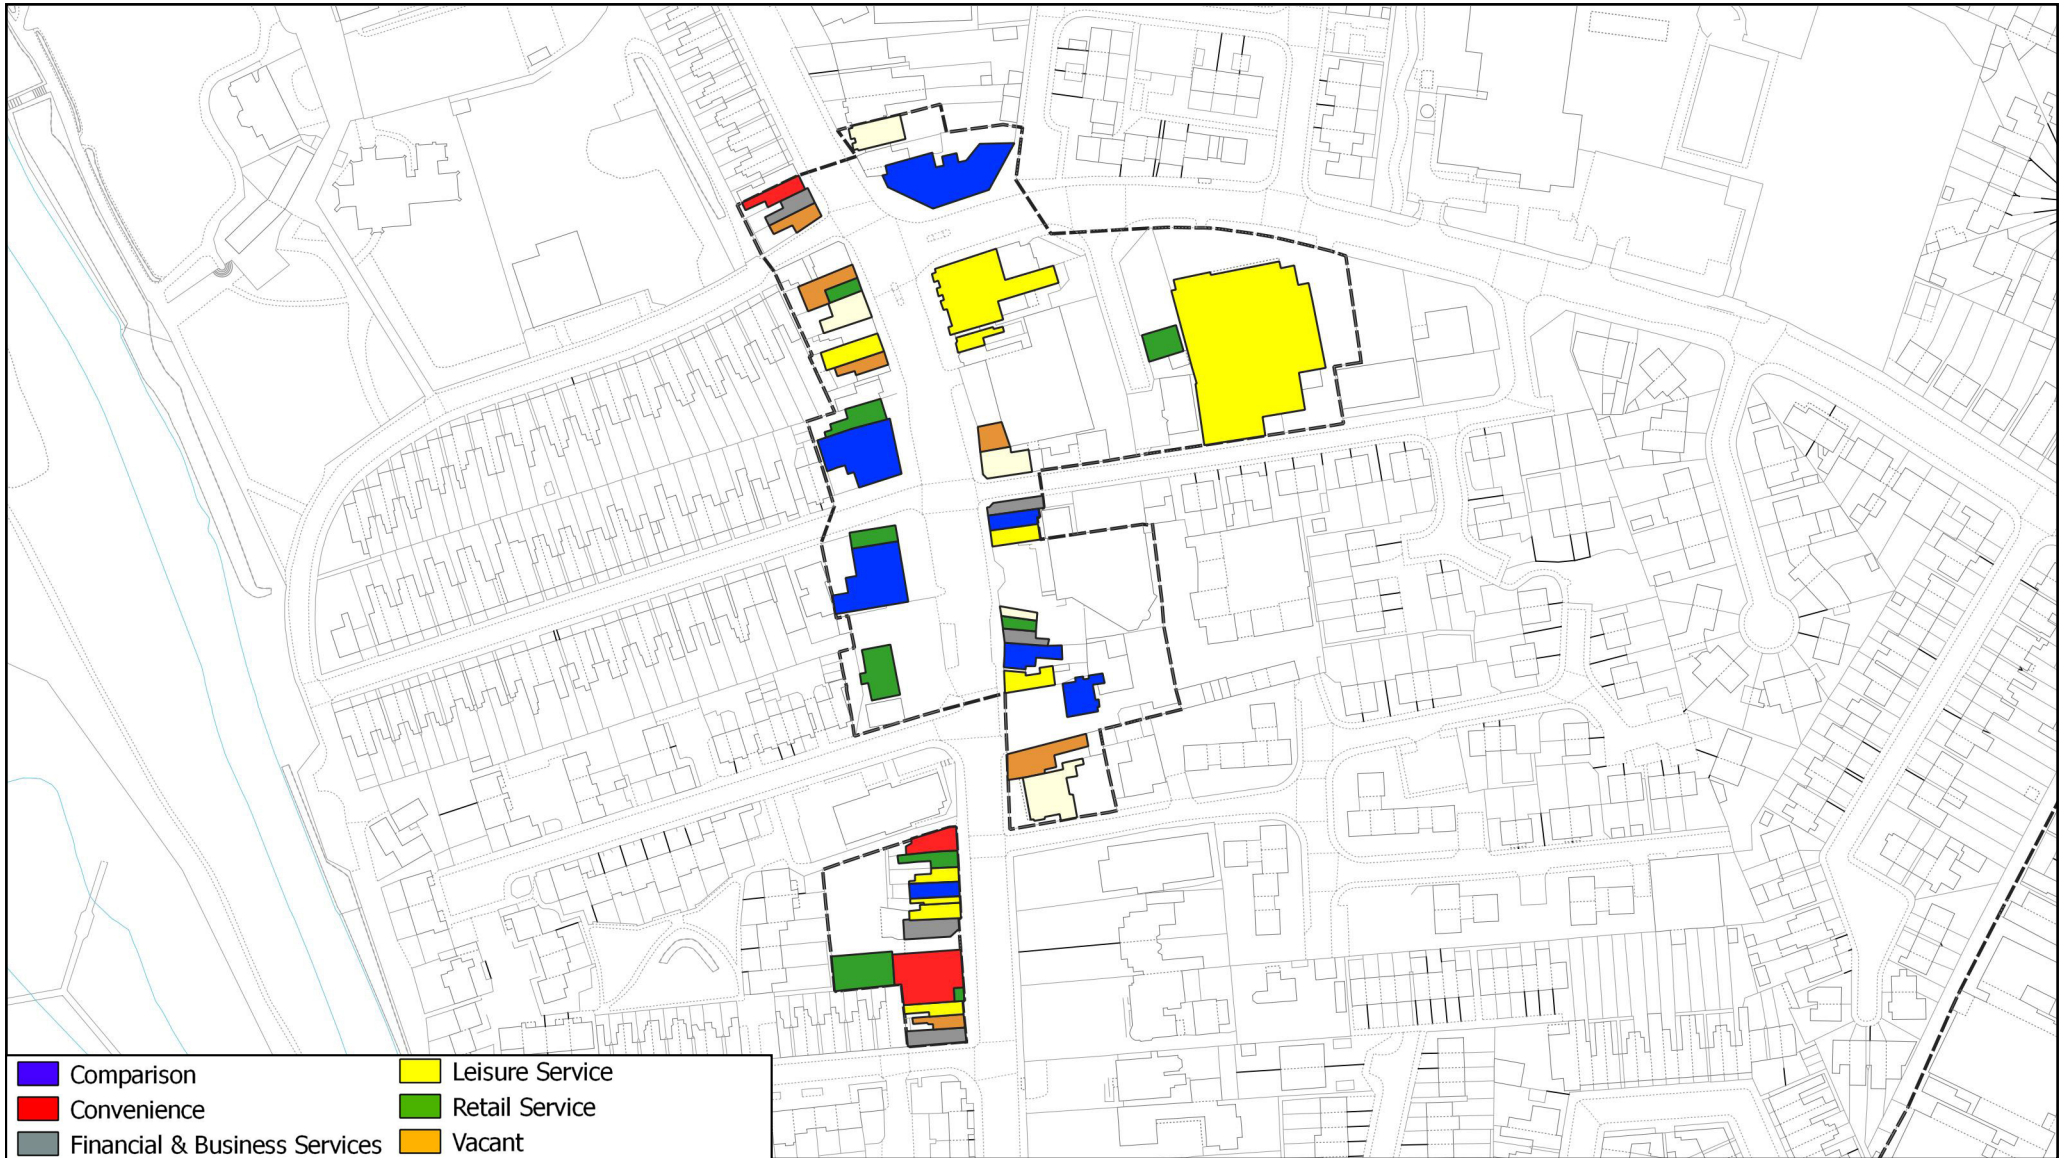

© Crown copyright and database rights, 2021 Ordnance Survey 100019264

Loughborough Road local centre

Leicester Retail and Leisure Study 2021

Survey Date - May 2021