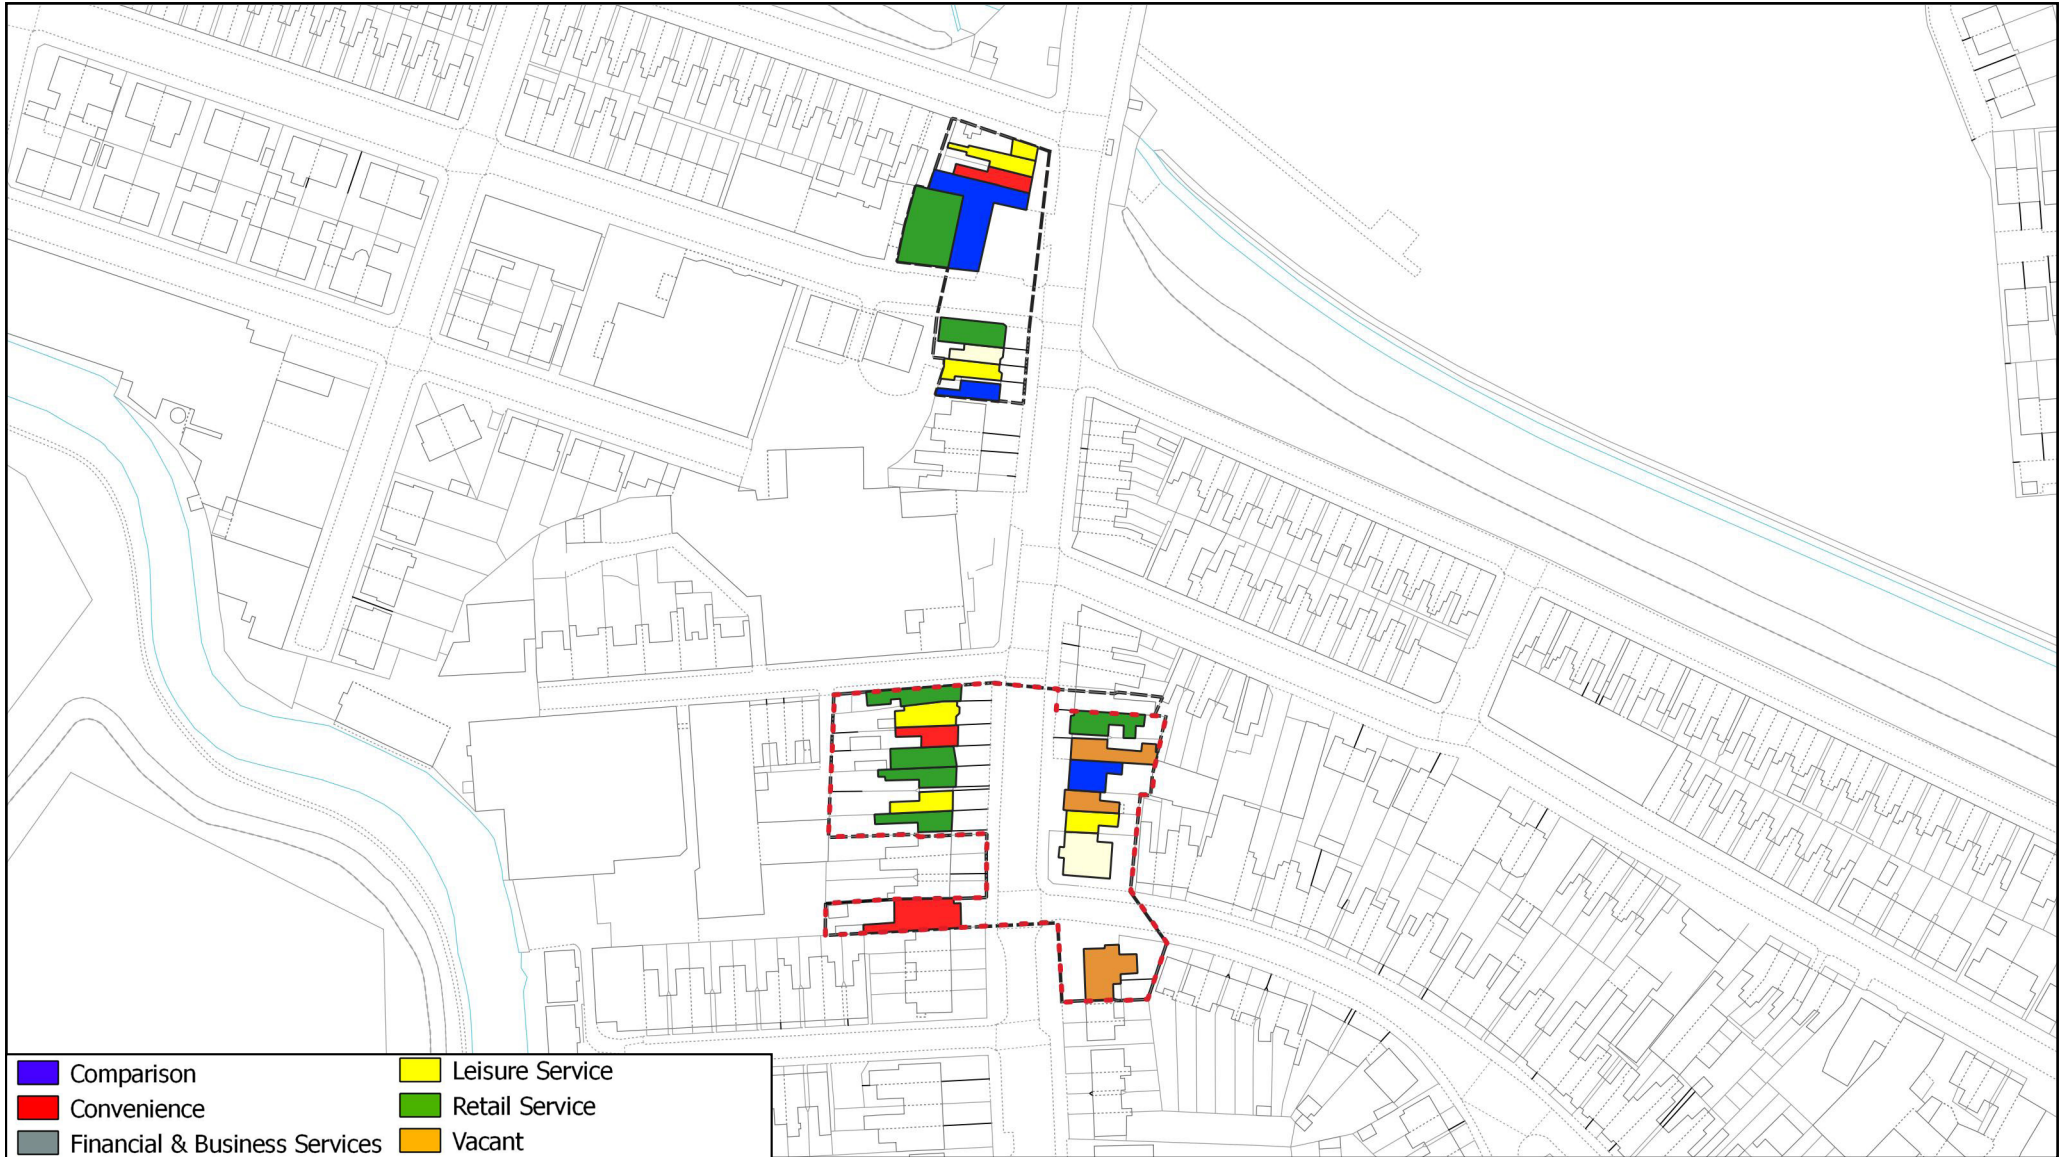

© Crown copyright and database rights, 2021 Ordnance Survey 100019264

Aylestone Road/Cavendish Road local centre

Leicester Retail and Leisure Study 2021

Survey Date - May 2021