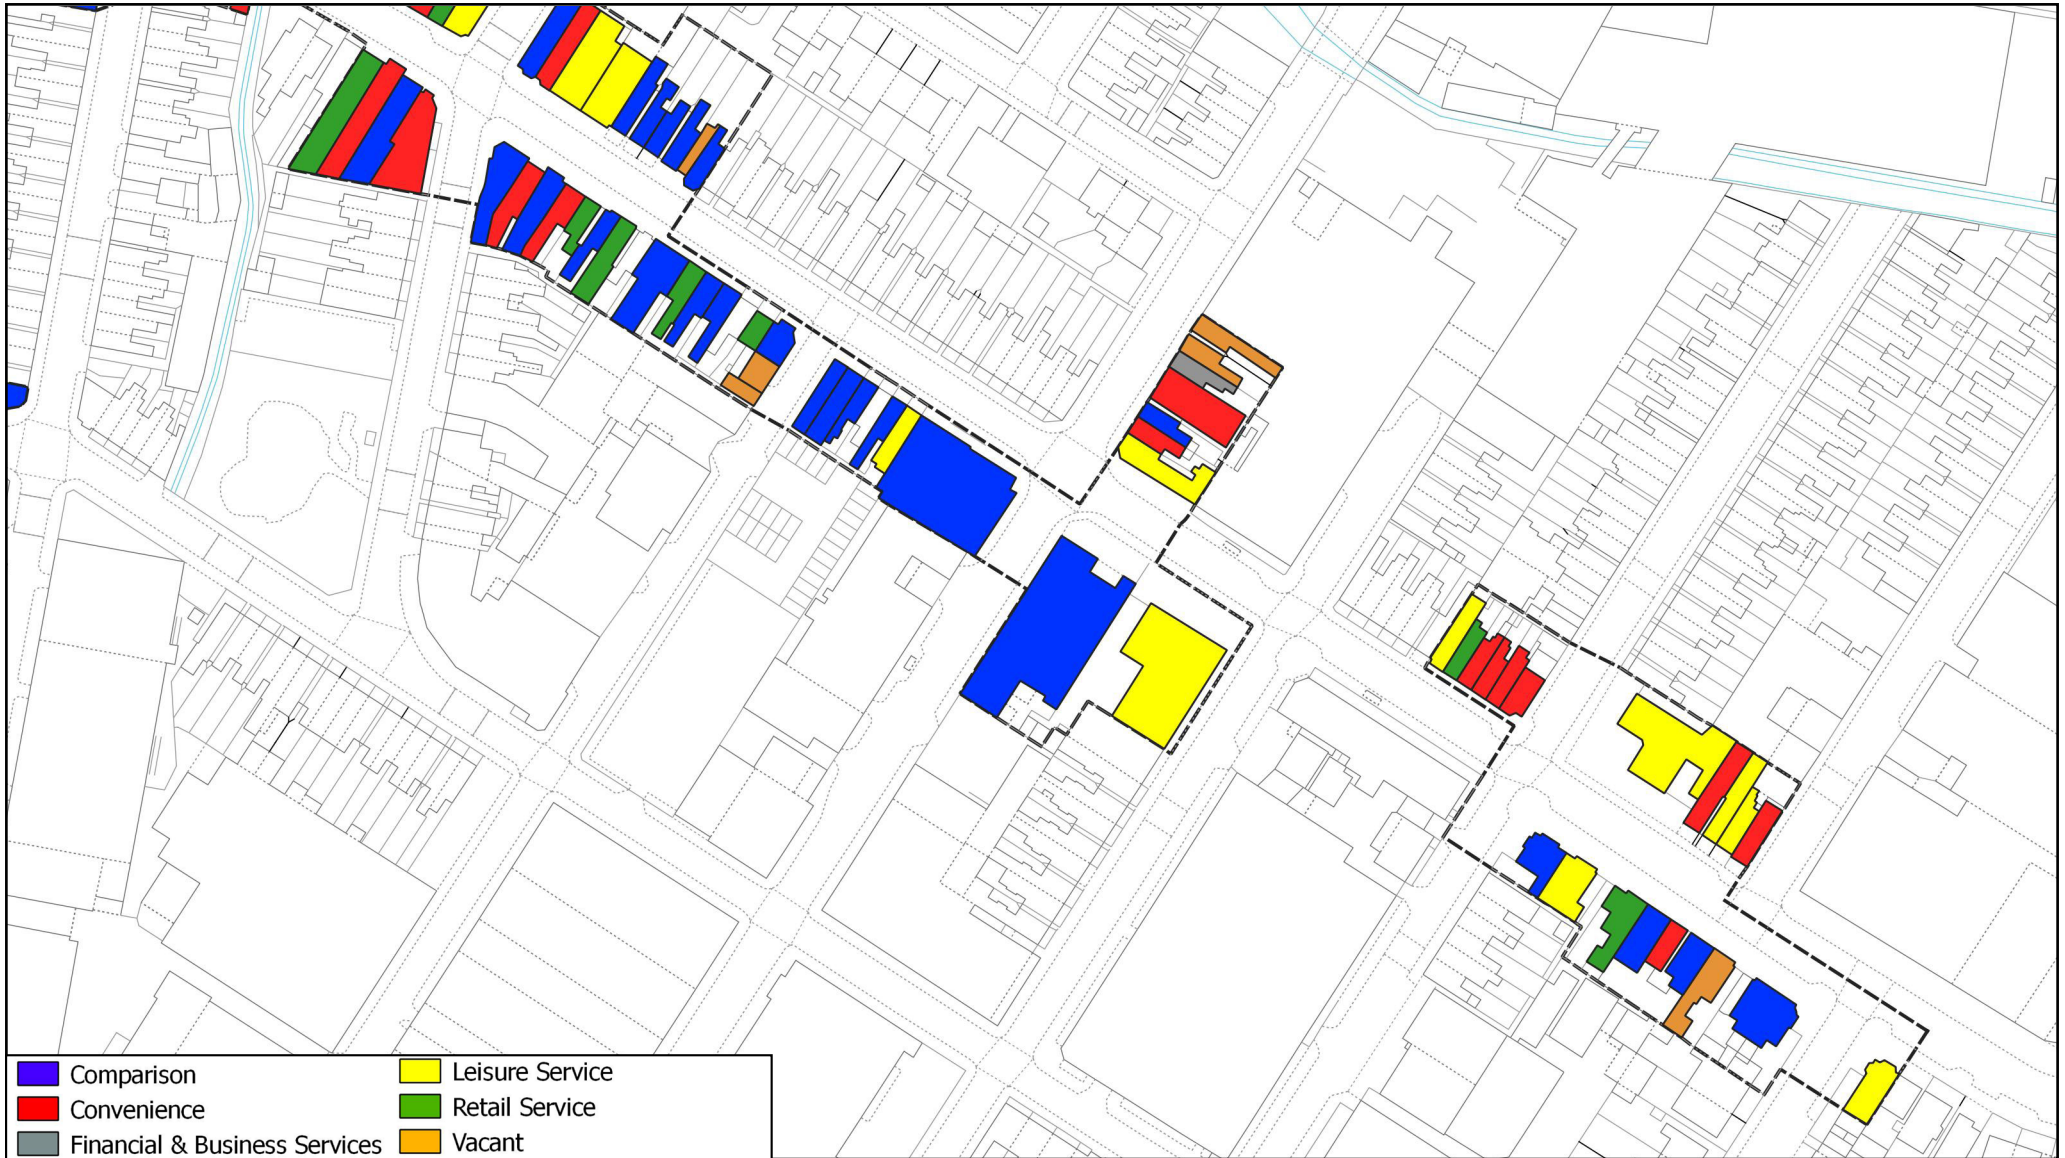

© Crown copyright and database rights, 2021 Ordnance Survey 100019264

Green Lane Road-2 local centre

Leicester Retail and Leisure Study 2021

Survey Date - May 2021