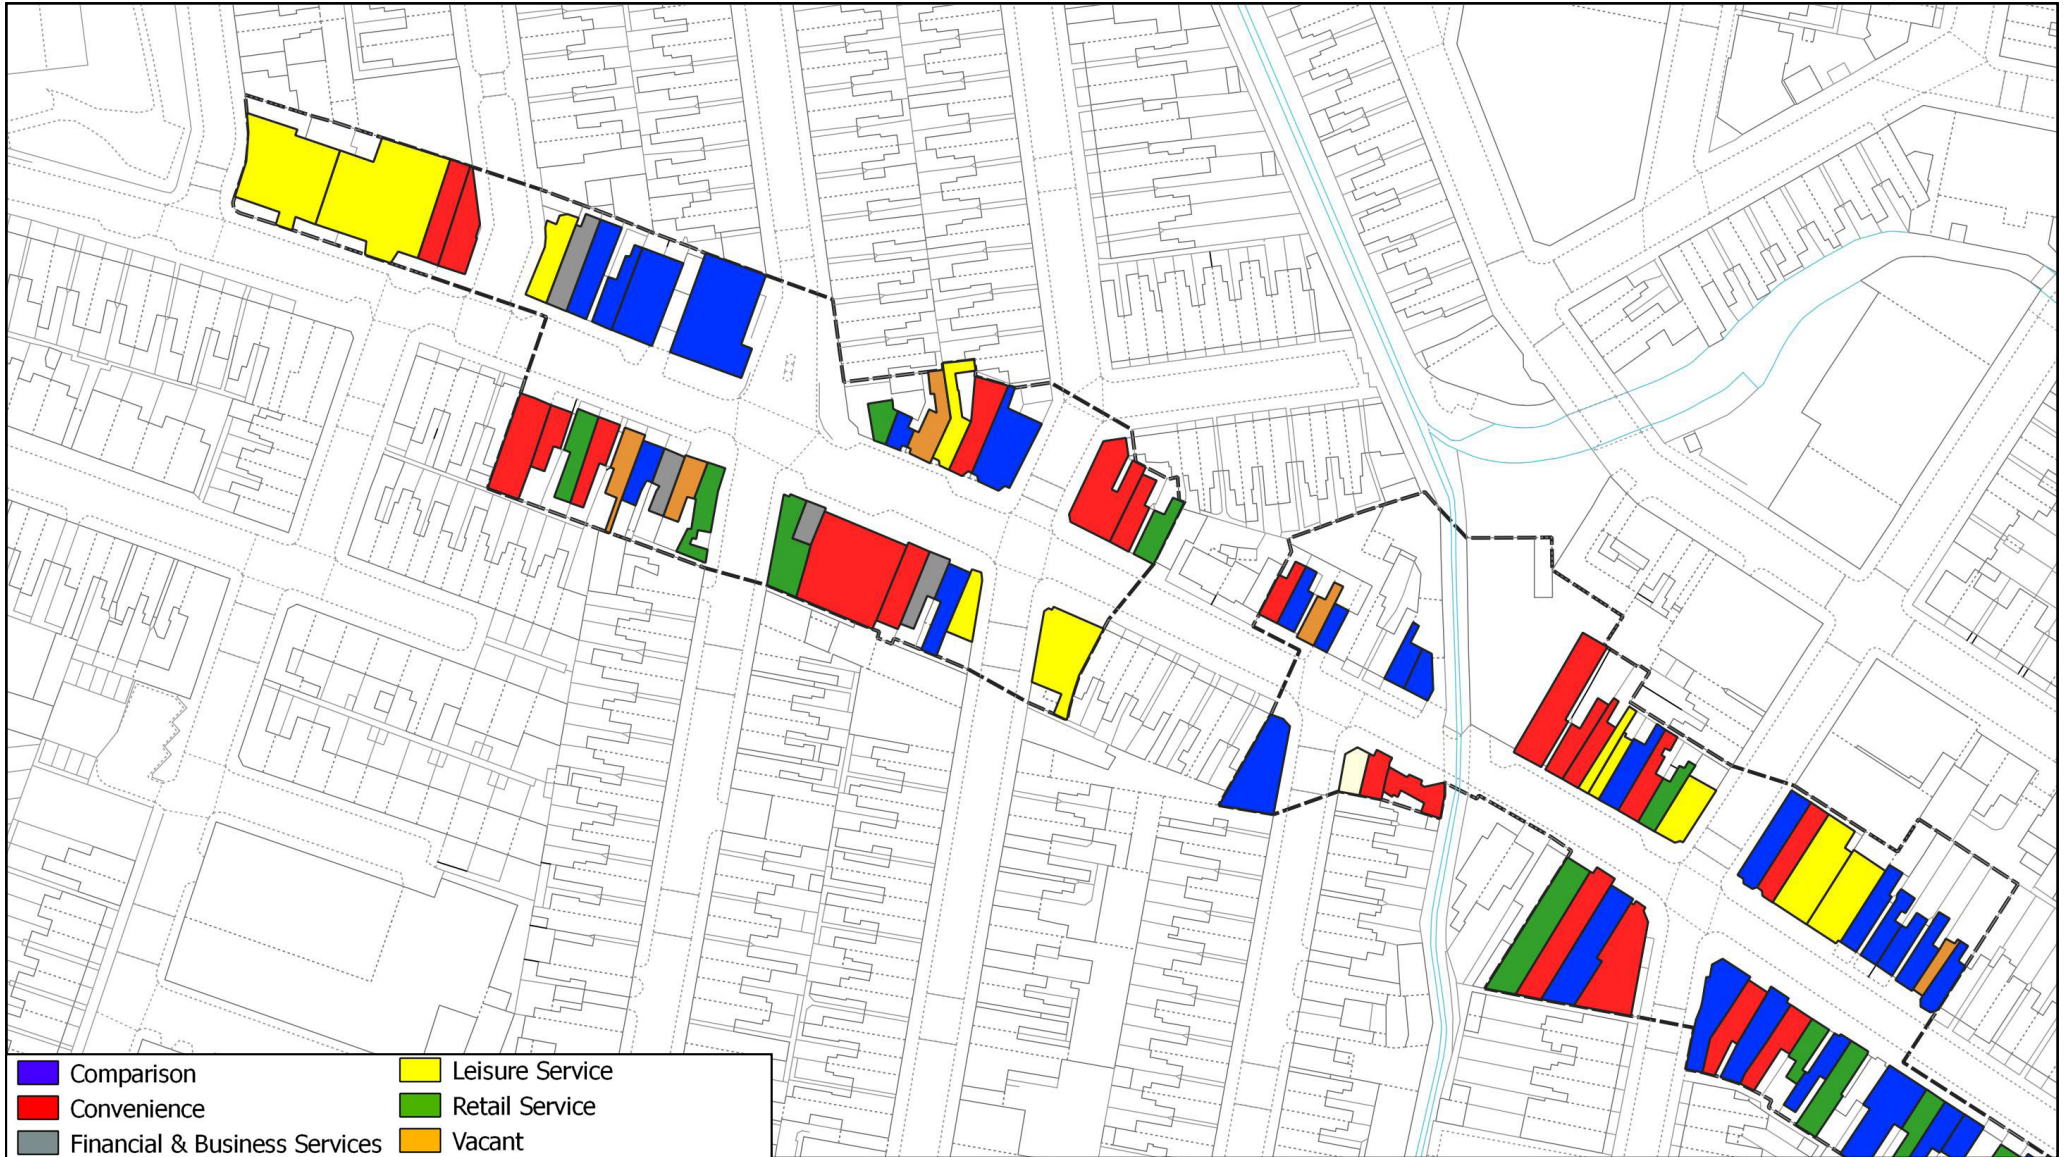

© Crown copyright and database rights, 2021 Ordnance Survey 100019264

Green Lane Road-1 local centre

Leicester Retail and Leisure Study 2021

Survey Date - May 2021