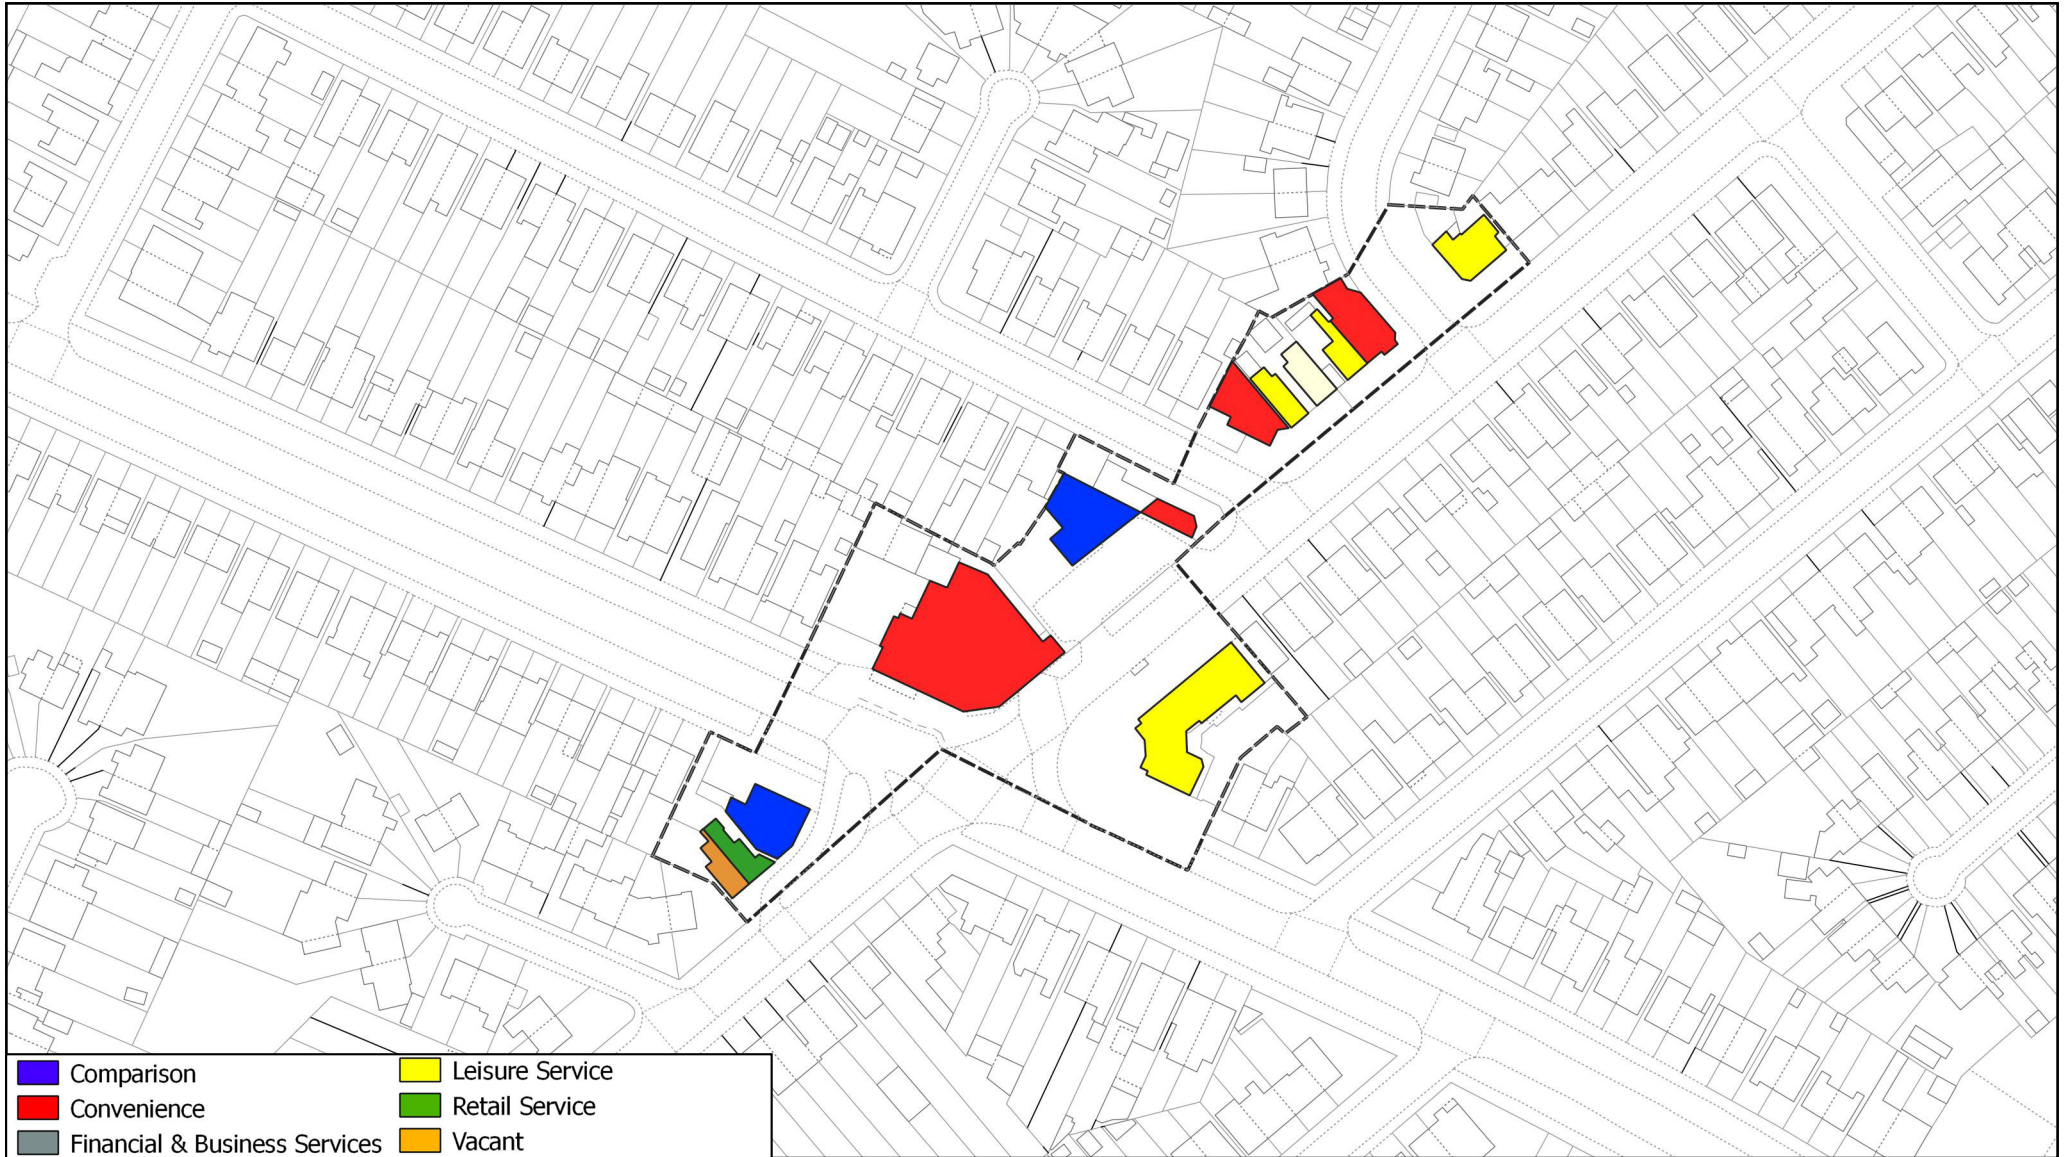

Survey Date - May 2021

© Crown copyright and database rights, 2021 Ordnance Survey 100019264

Aylestone Village local centre

Leicester Retail and Leisure Study 2021

Survey Date - May 2021

© Crown copyright and database rights, 2021 Ordnance Survey 100019264

Blackbird Road/Groby Road/Woodgate local centre

Leicester Retail and Leisure Study 2021

Survey Date - May 2021

© Crown copyright and database rights, 2021 Ordnance Survey 100019264

Catherine Street local centre