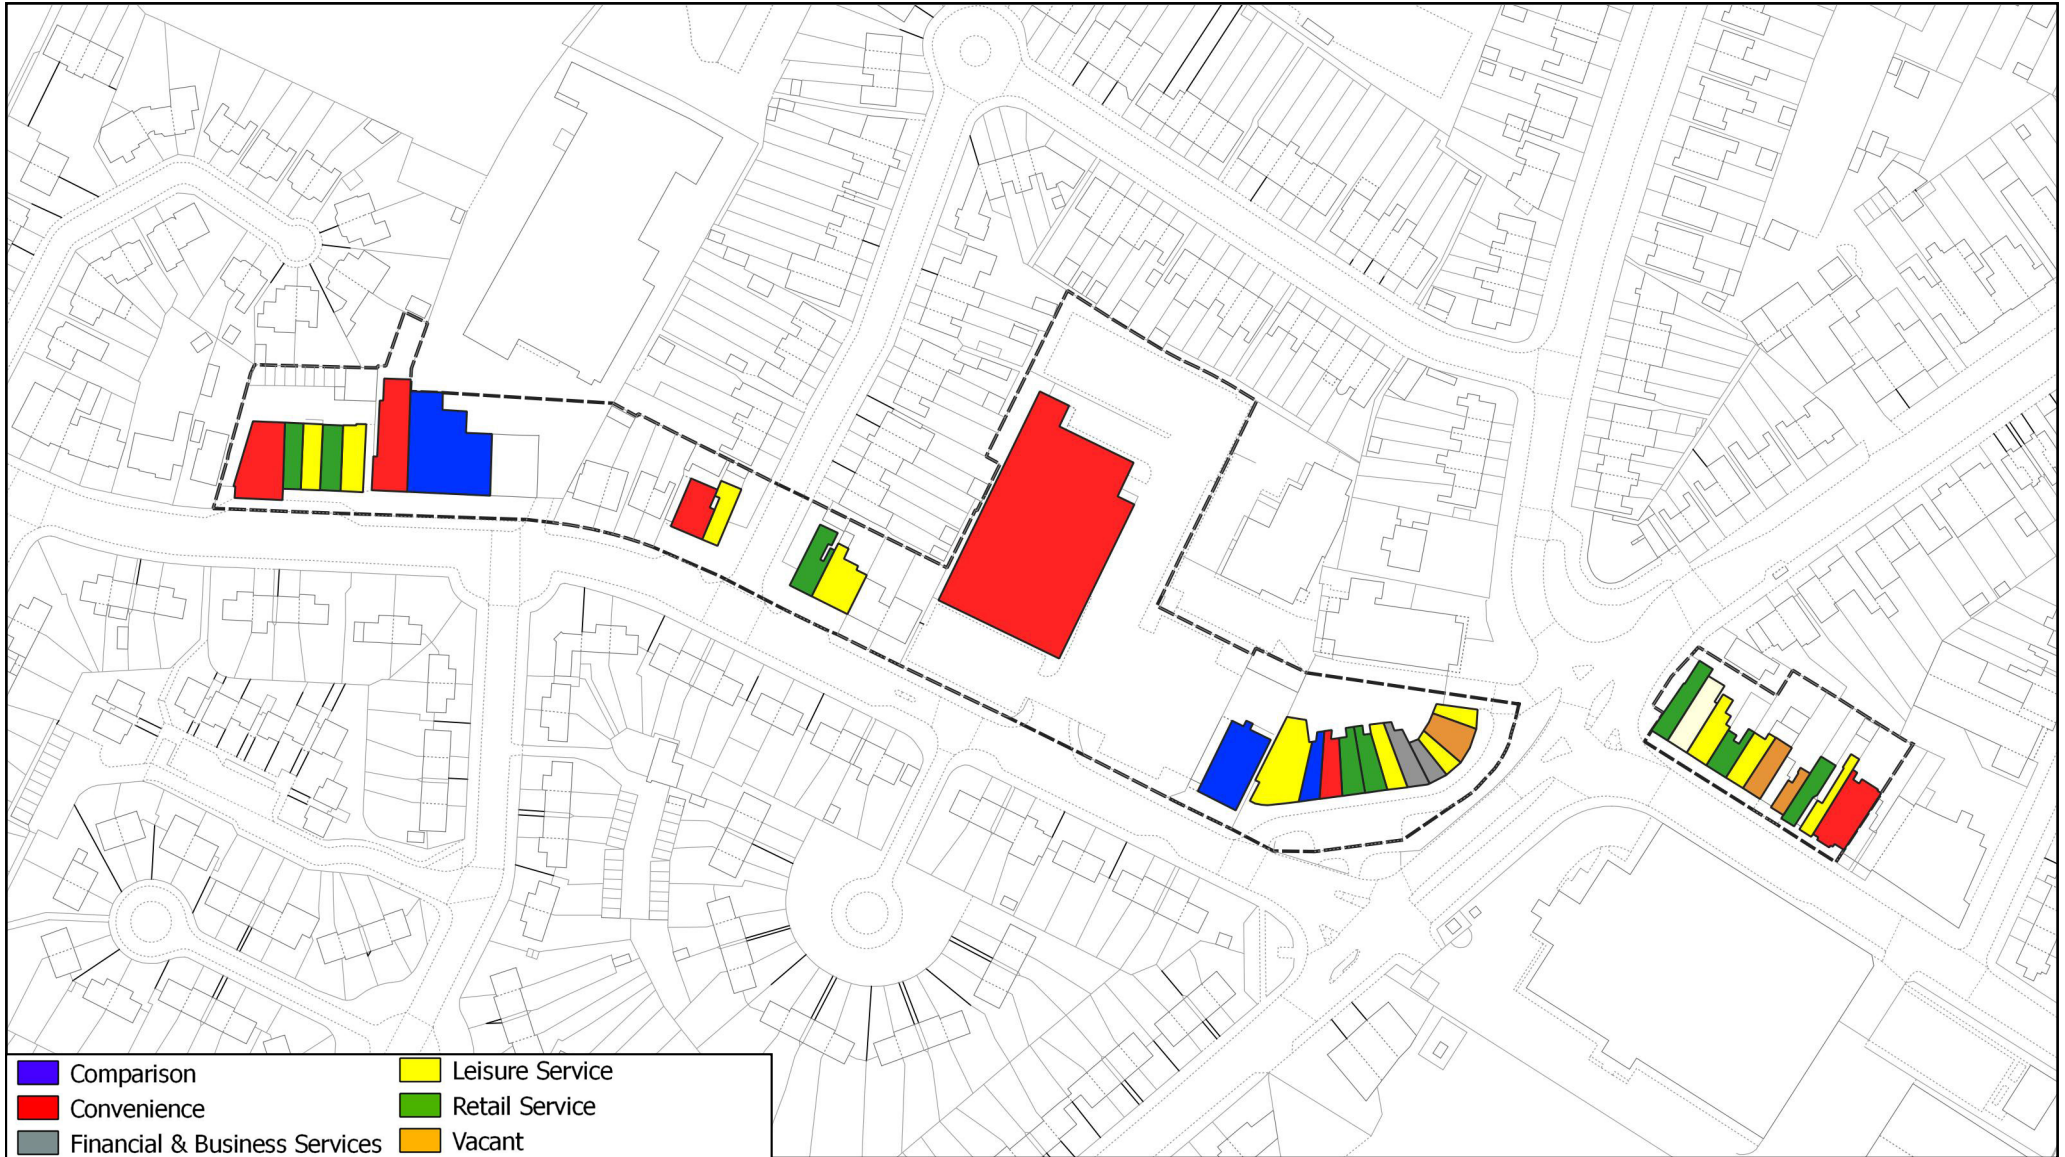

Survey Date - May 2021

© Crown copyright and database rights, 2021 Ordnance Survey 100019264

Fosse Road North local centre

Leicester Retail and Leisure Study 2021

Survey Date - May 2021

© Crown copyright and database rights, 2021 Ordnance Survey 100019264