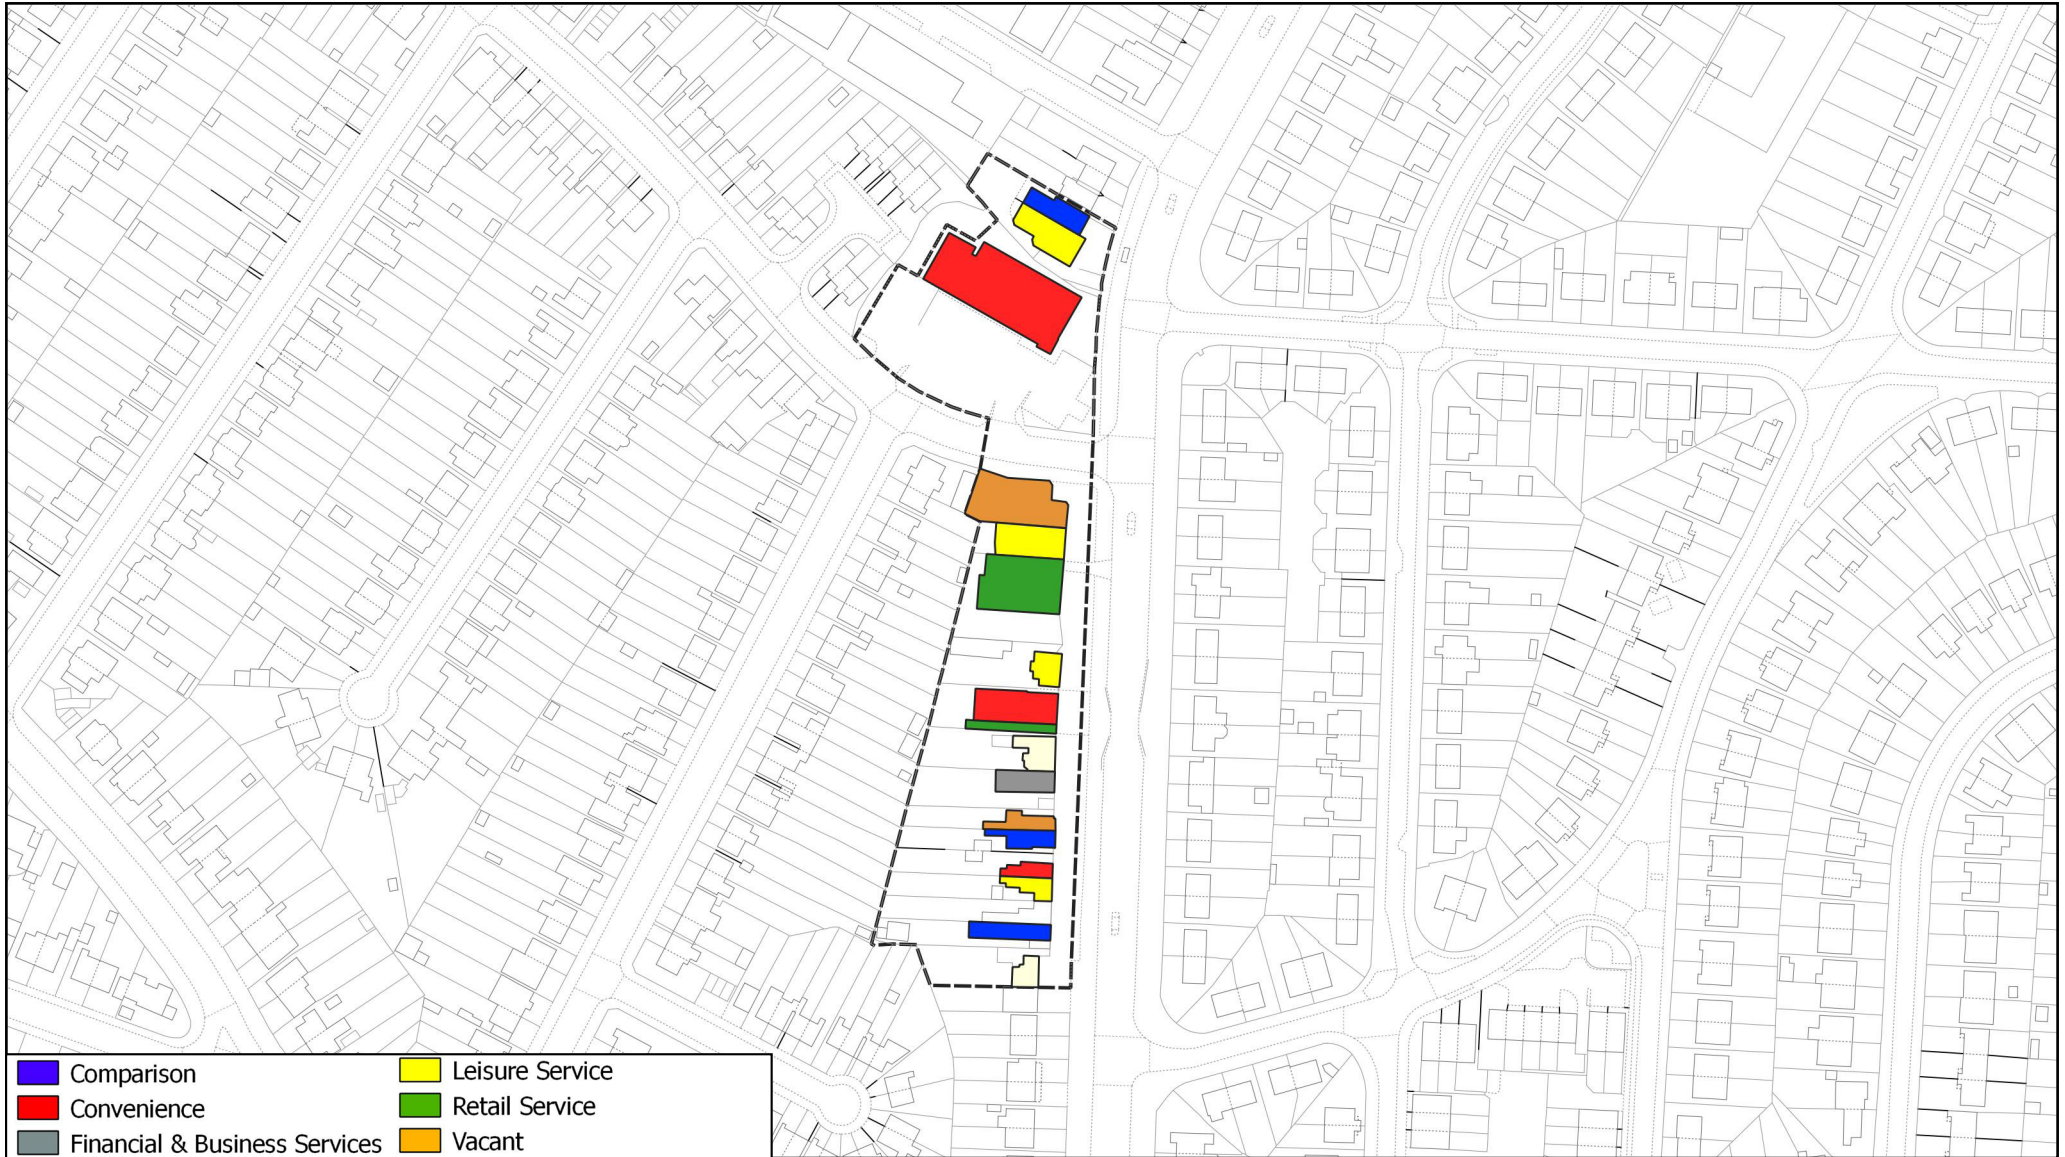

© Crown copyright and database rights, 2021 Ordnance Survey 100019264

Saffron Lane/Burnaston Road local centre

Leicester Retail and Leisure Study 2021

Survey Date - May 2021