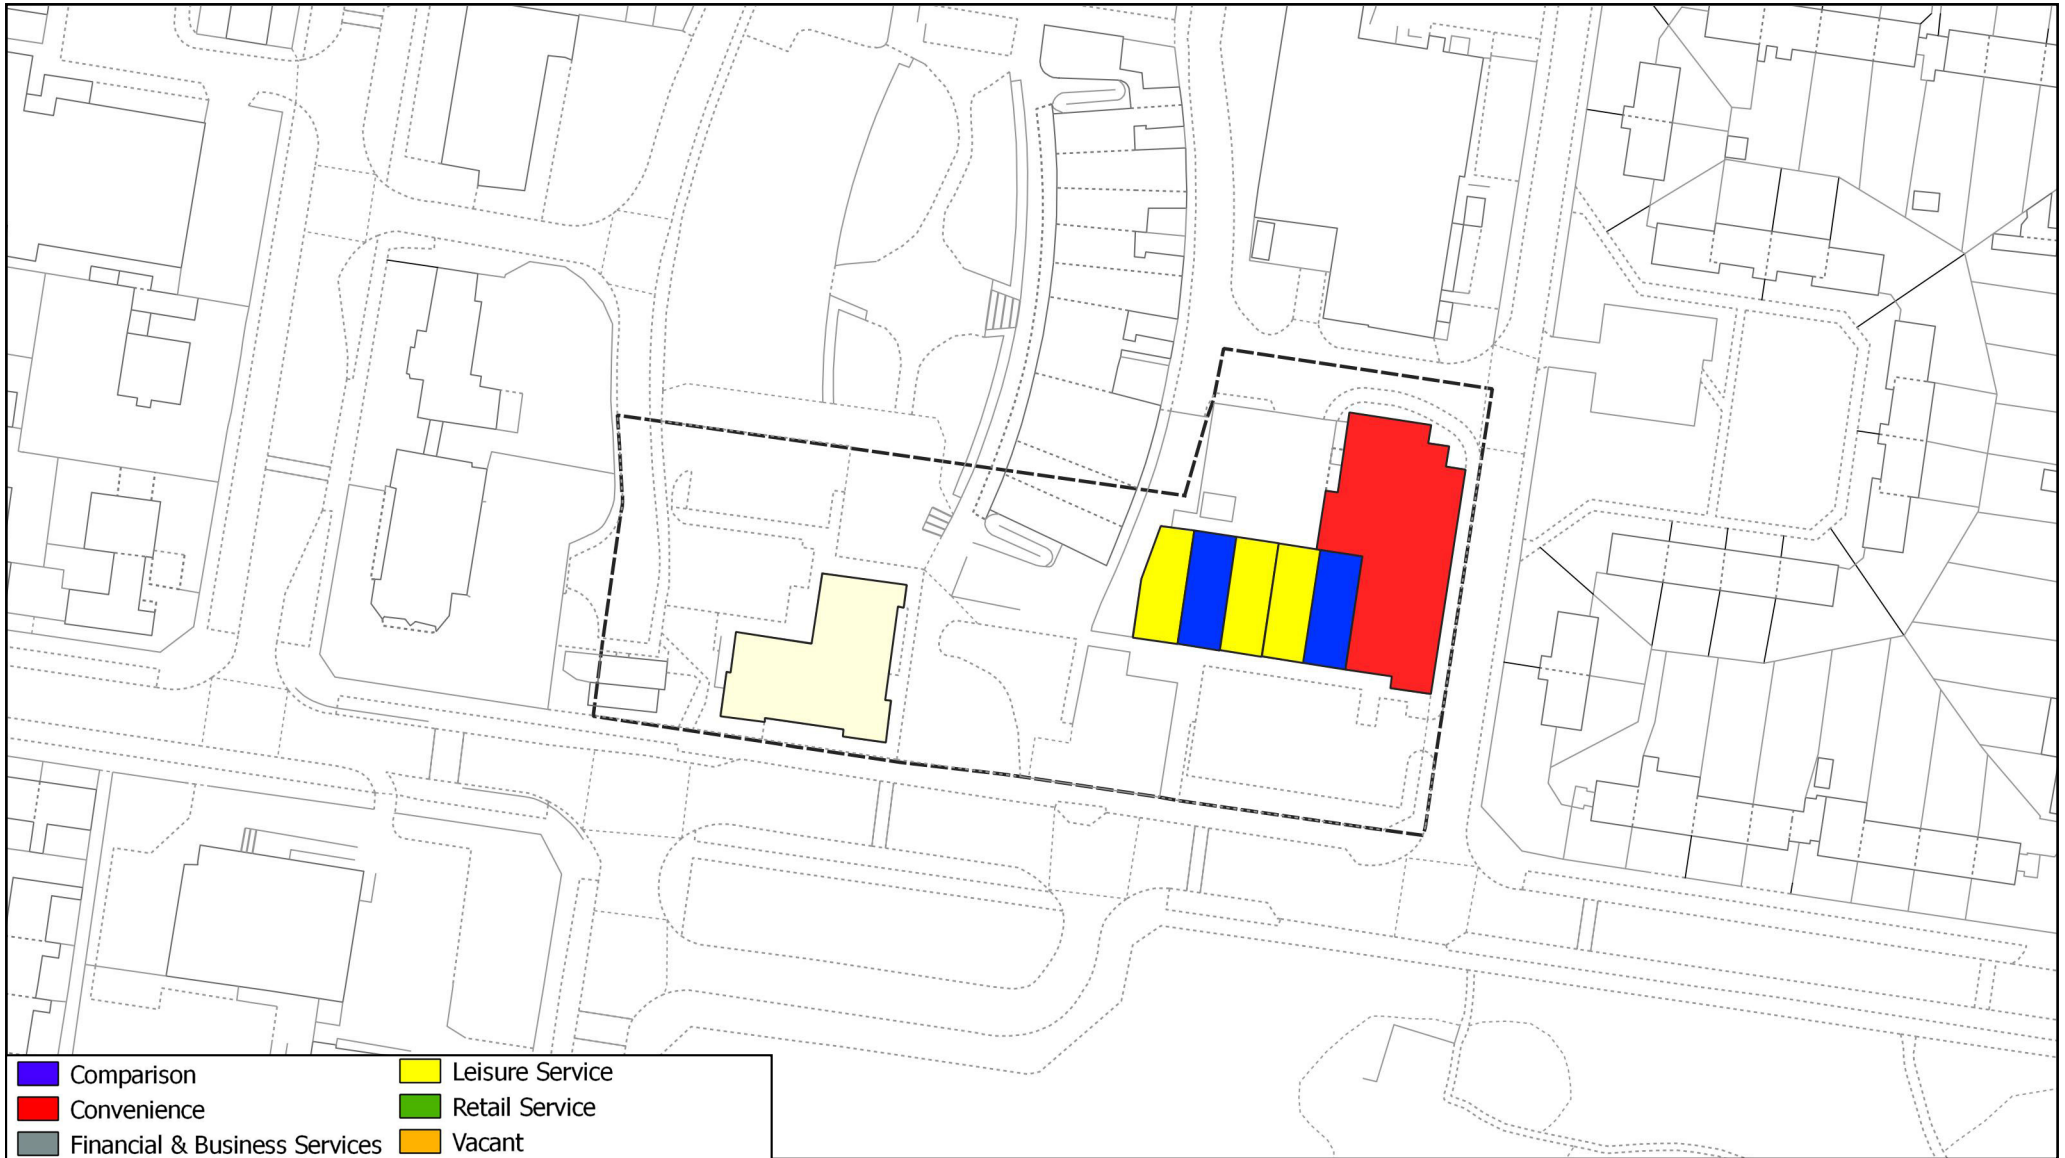

Survey Date - May 2021

© Crown copyright and database rights, 2021 Ordnance Survey 100019264

Swinford Avenue local centre

Leicester Retail and Leisure Study 2021

Survey Date - May 2021

© Crown copyright and database rights, 2021 Ordnance Survey 100019264