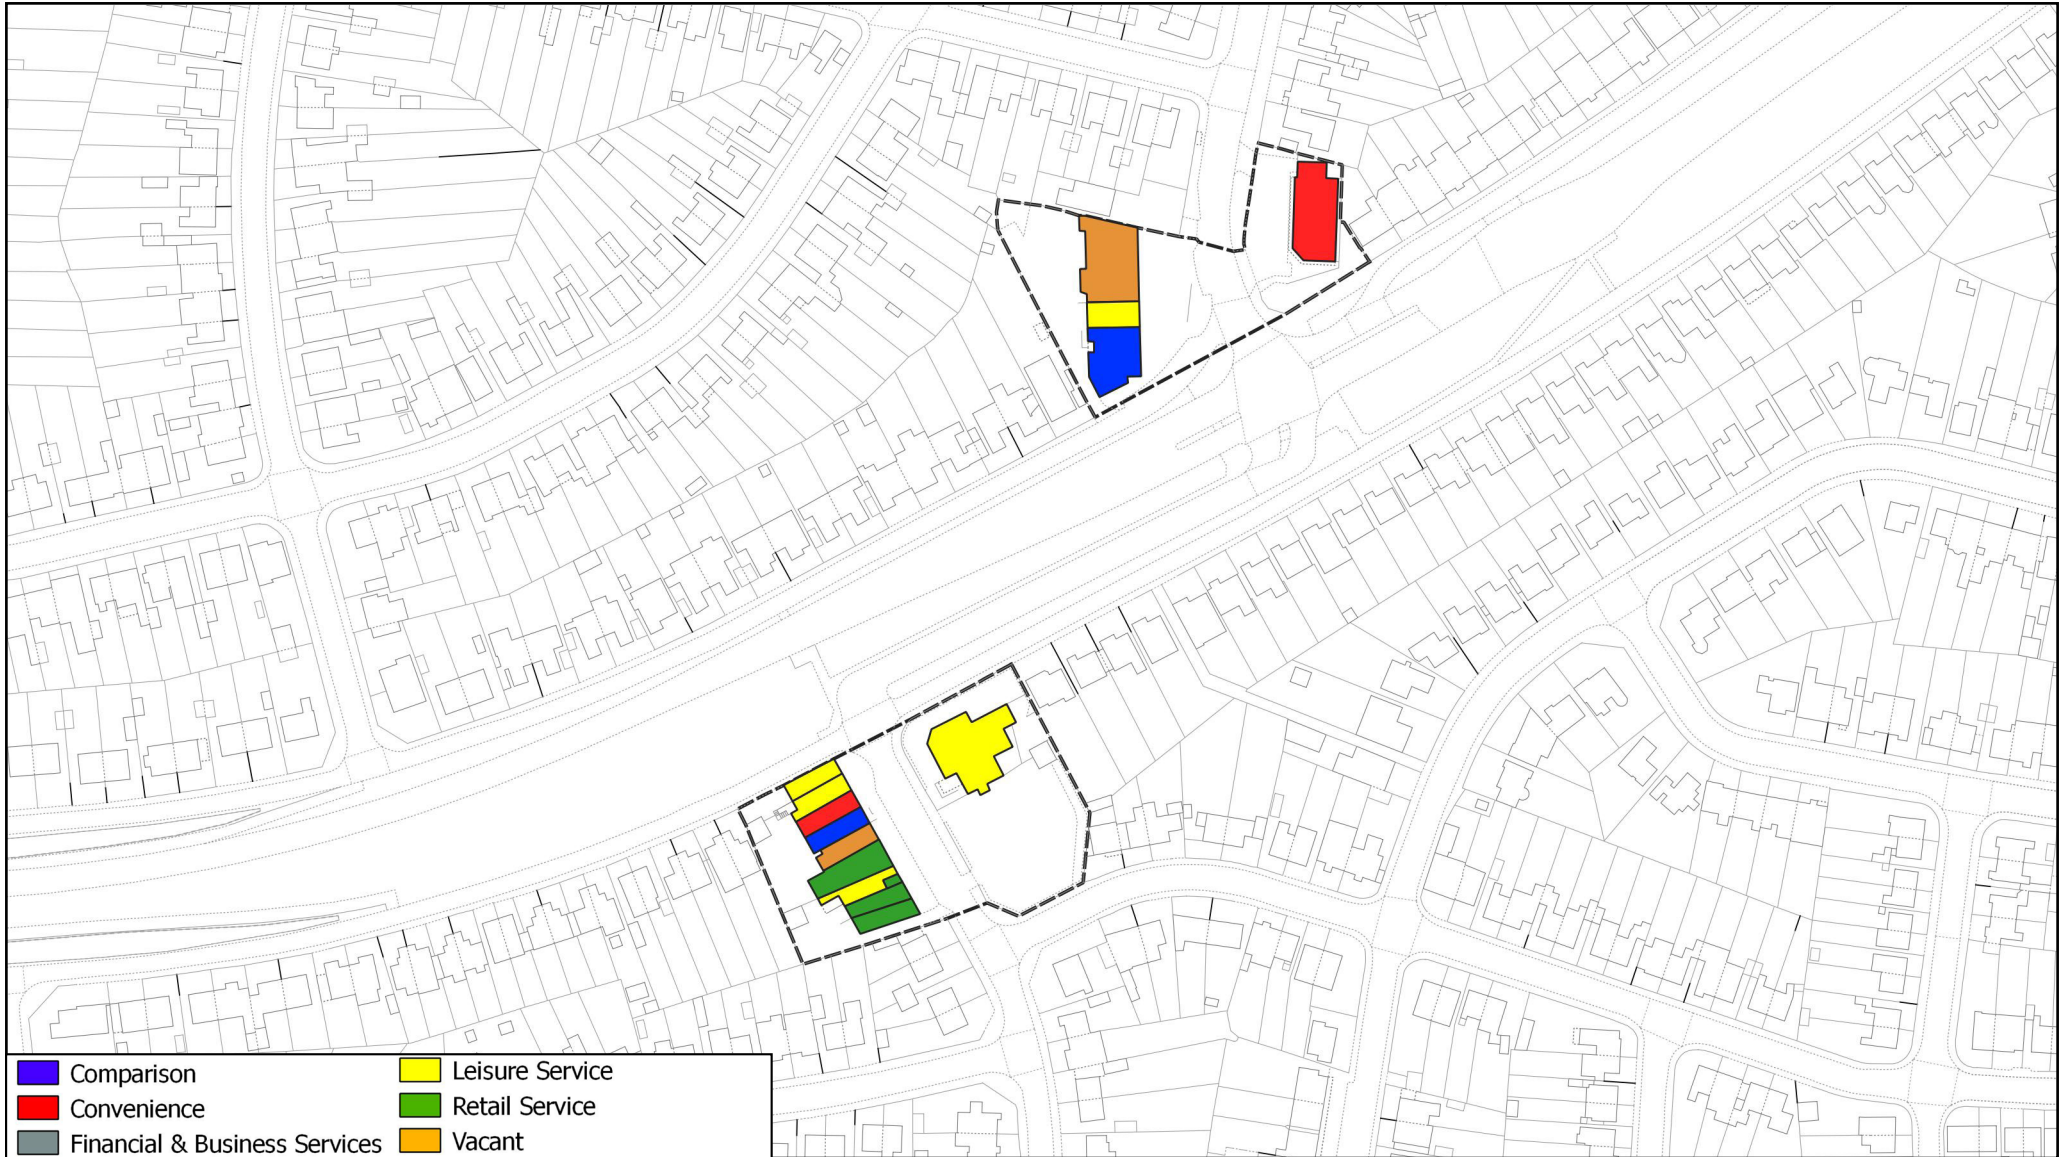

© Crown copyright and database rights, 2021 Ordnance Survey 100019264

Asquith Boulevard local centre

Leicester Retail and Leisure Study 2021

Survey Date - May 2021